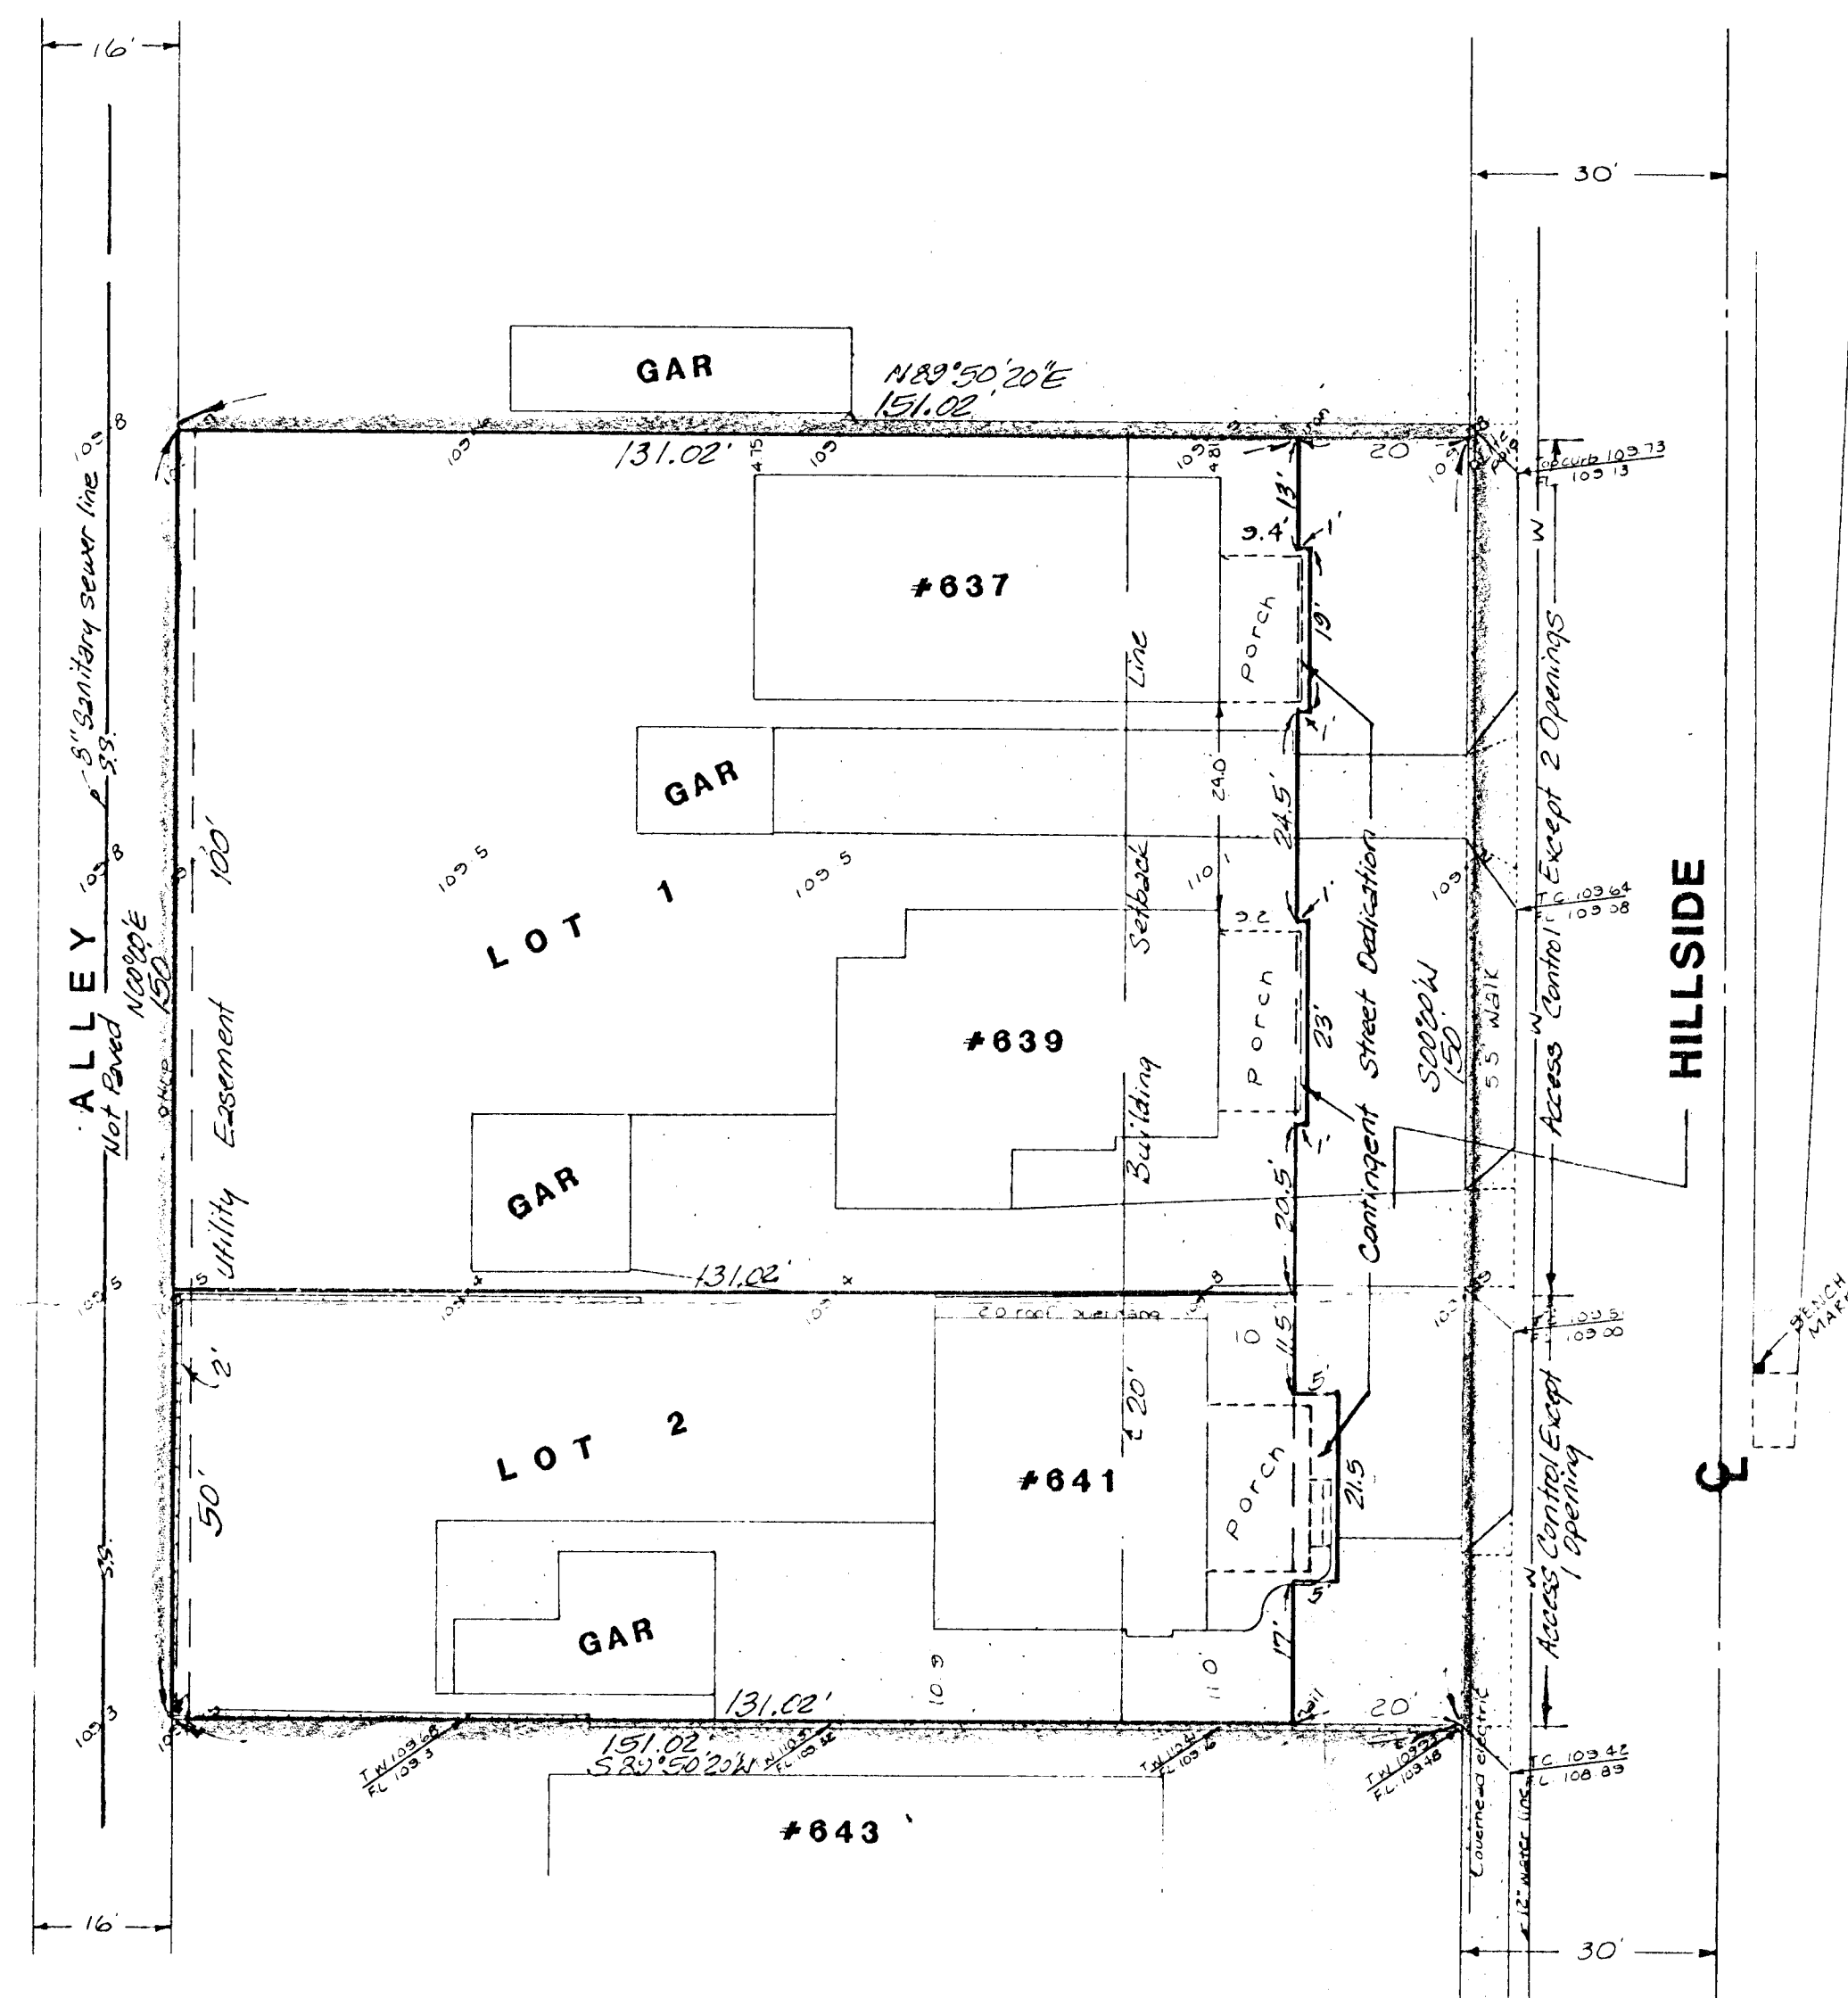

1" = 20'

Bench Mark:
 0' cut on top of West curb on
 South end of Island on Hillside
 131 Feet south of 1/4 of Oriole
 Elev. = 110.02 City Datum

VICINITY MAP

SKETCH PLAT

BLASI ADDITION

LOTS 73, 75, 77, 79, 81, AND 83, BLOCK 8,
 SUNNY-SIDE ADDITION TO THE CITY OF
 WICHITA, KANSAS.