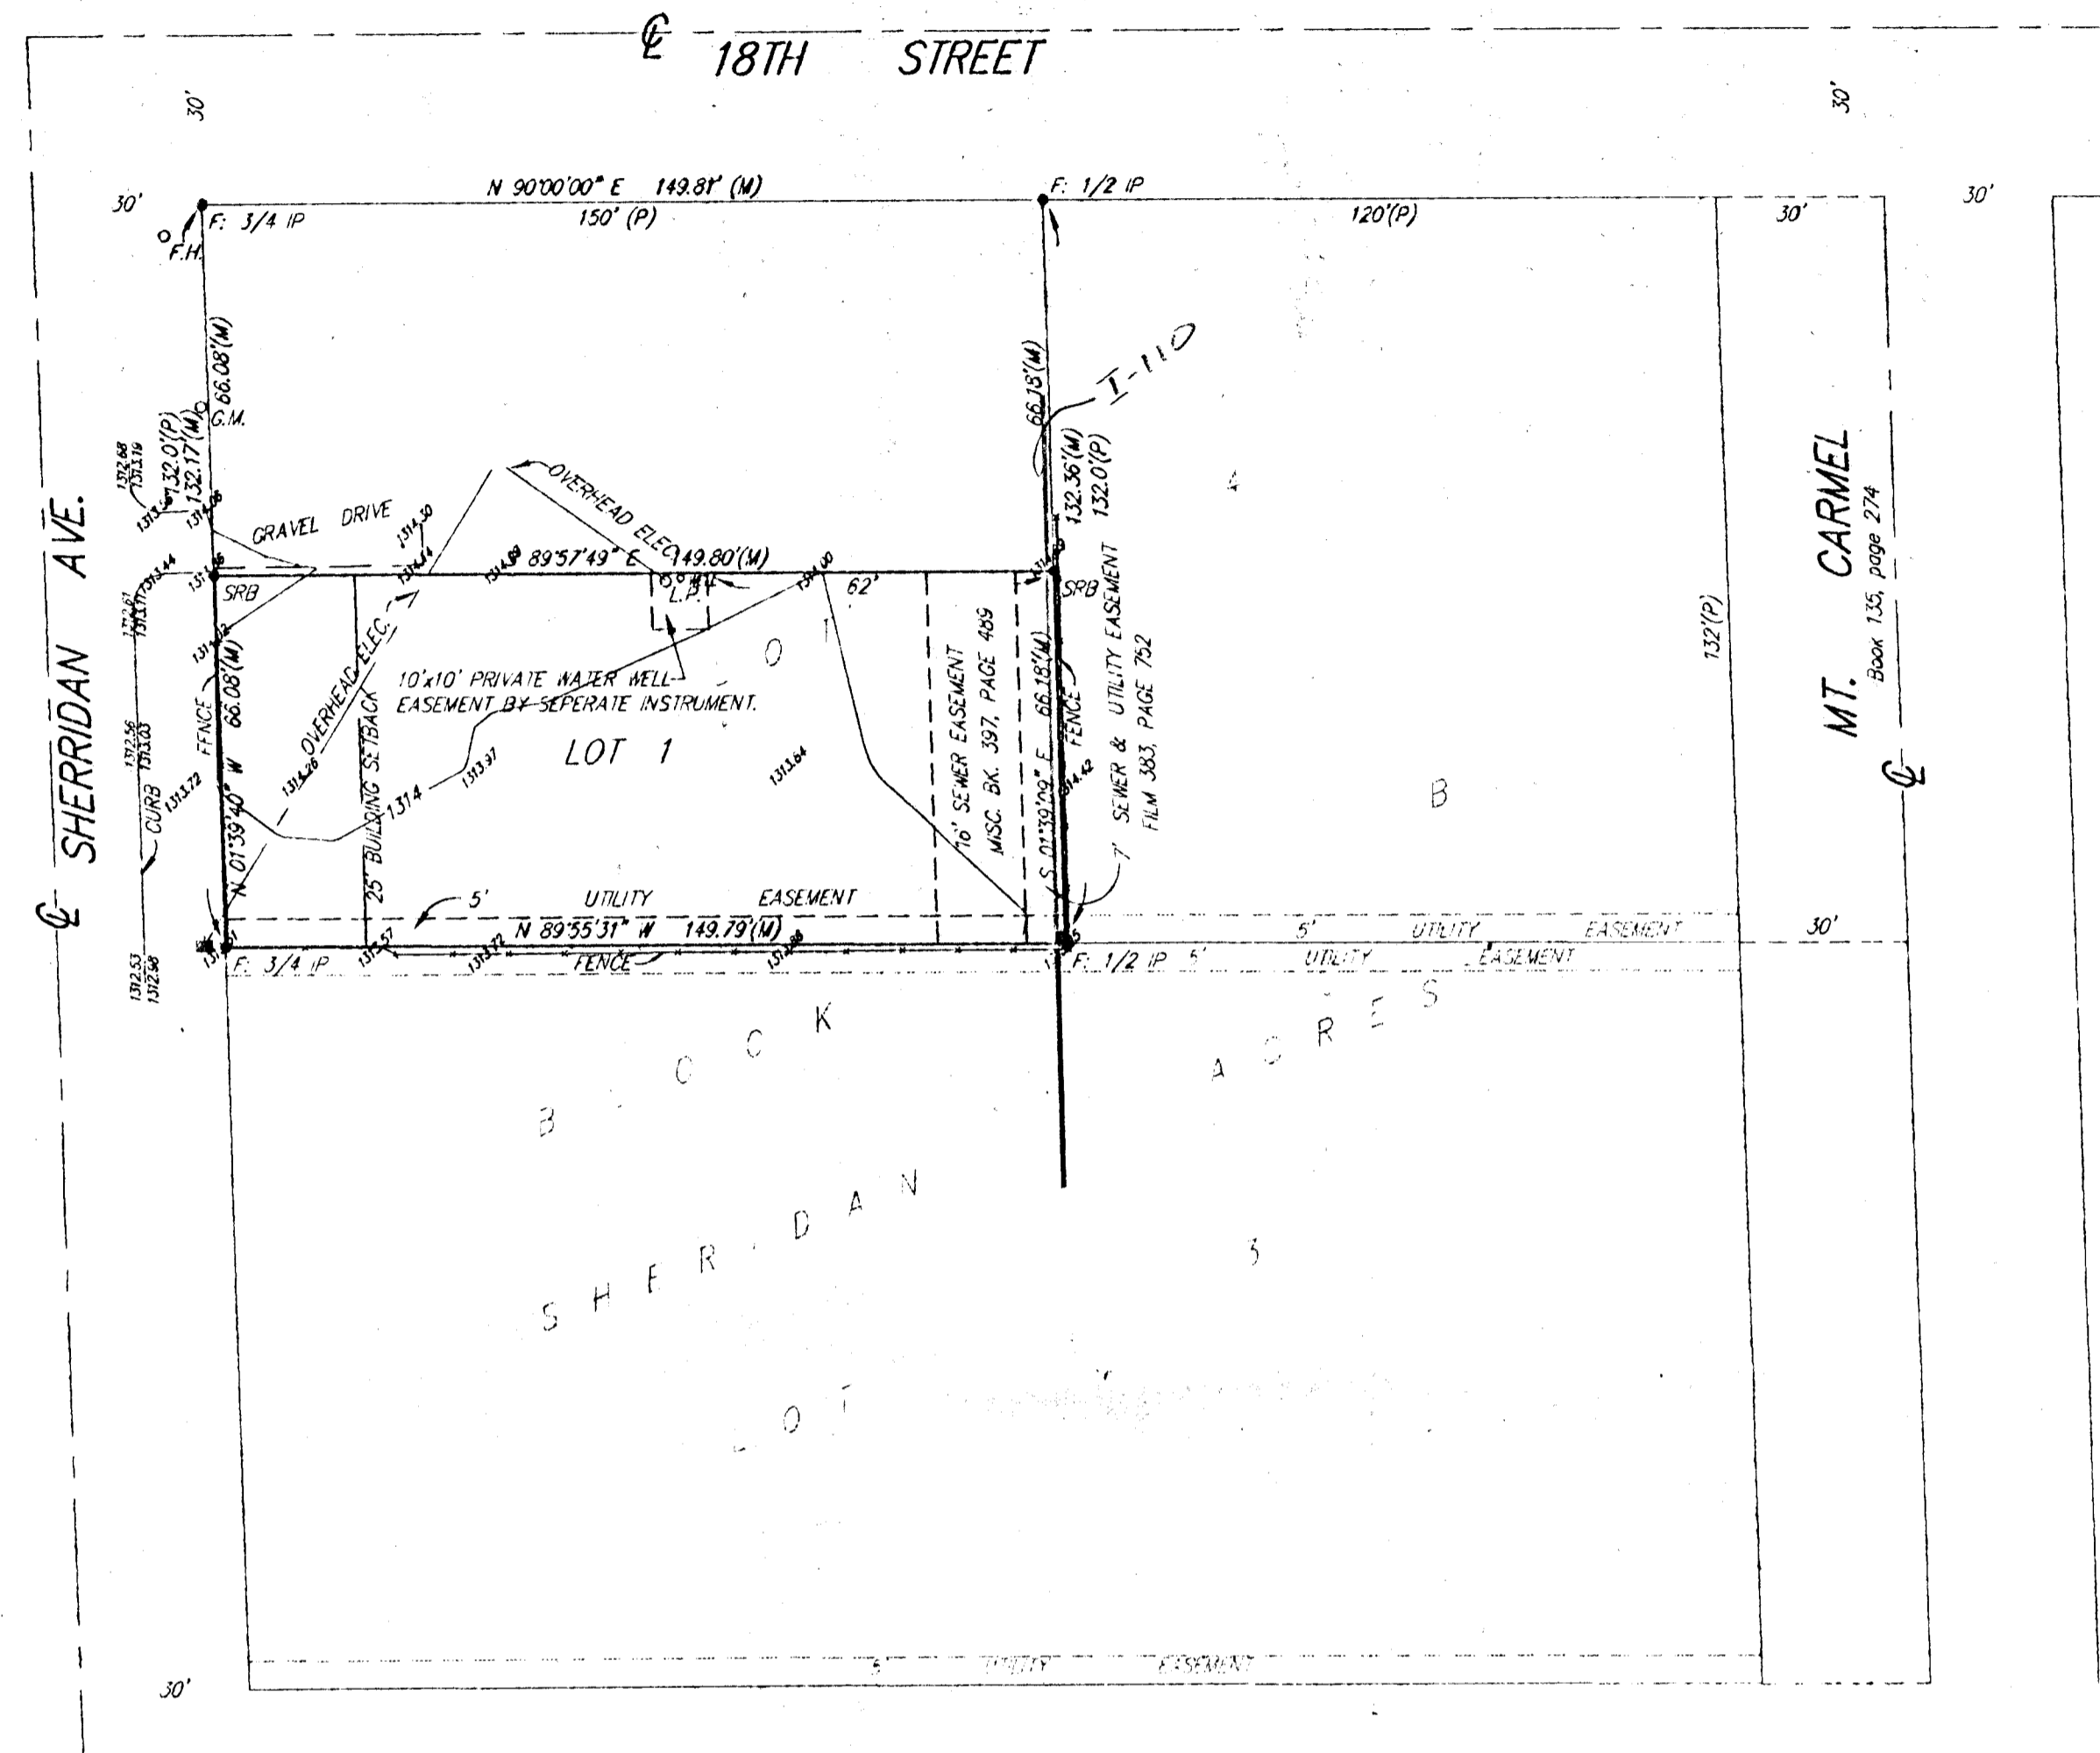

SKETCH PLAT BLACK'S SHERIDAN ACRES

WICHITA, SEDGWICK COUNTY, KANSAS

The South Half of the West Half of Lot 4, Block B, Sheridan Acres
Sedgwick County, Kansas.

GROSS SIZE
9,902.19 SQ. FT ±
0.23 ACRES ±

Duane W. Black
Judy D. Black (Wife)
1407 Pleasantview
Wichita, Kansas 67203

Ph. (316) 942-8958

1" = 30'
ELEV = MSL

P = PLATTED
M = MEASURED

BENCH MARK:
"□" Cut on Top of Curb
14.5' W. of S.W. Corner of Lot 4, Block B
Sheridan Acres, Sedgwick County, Kansas.
Elev. = 1313.14 (M.S.L.)