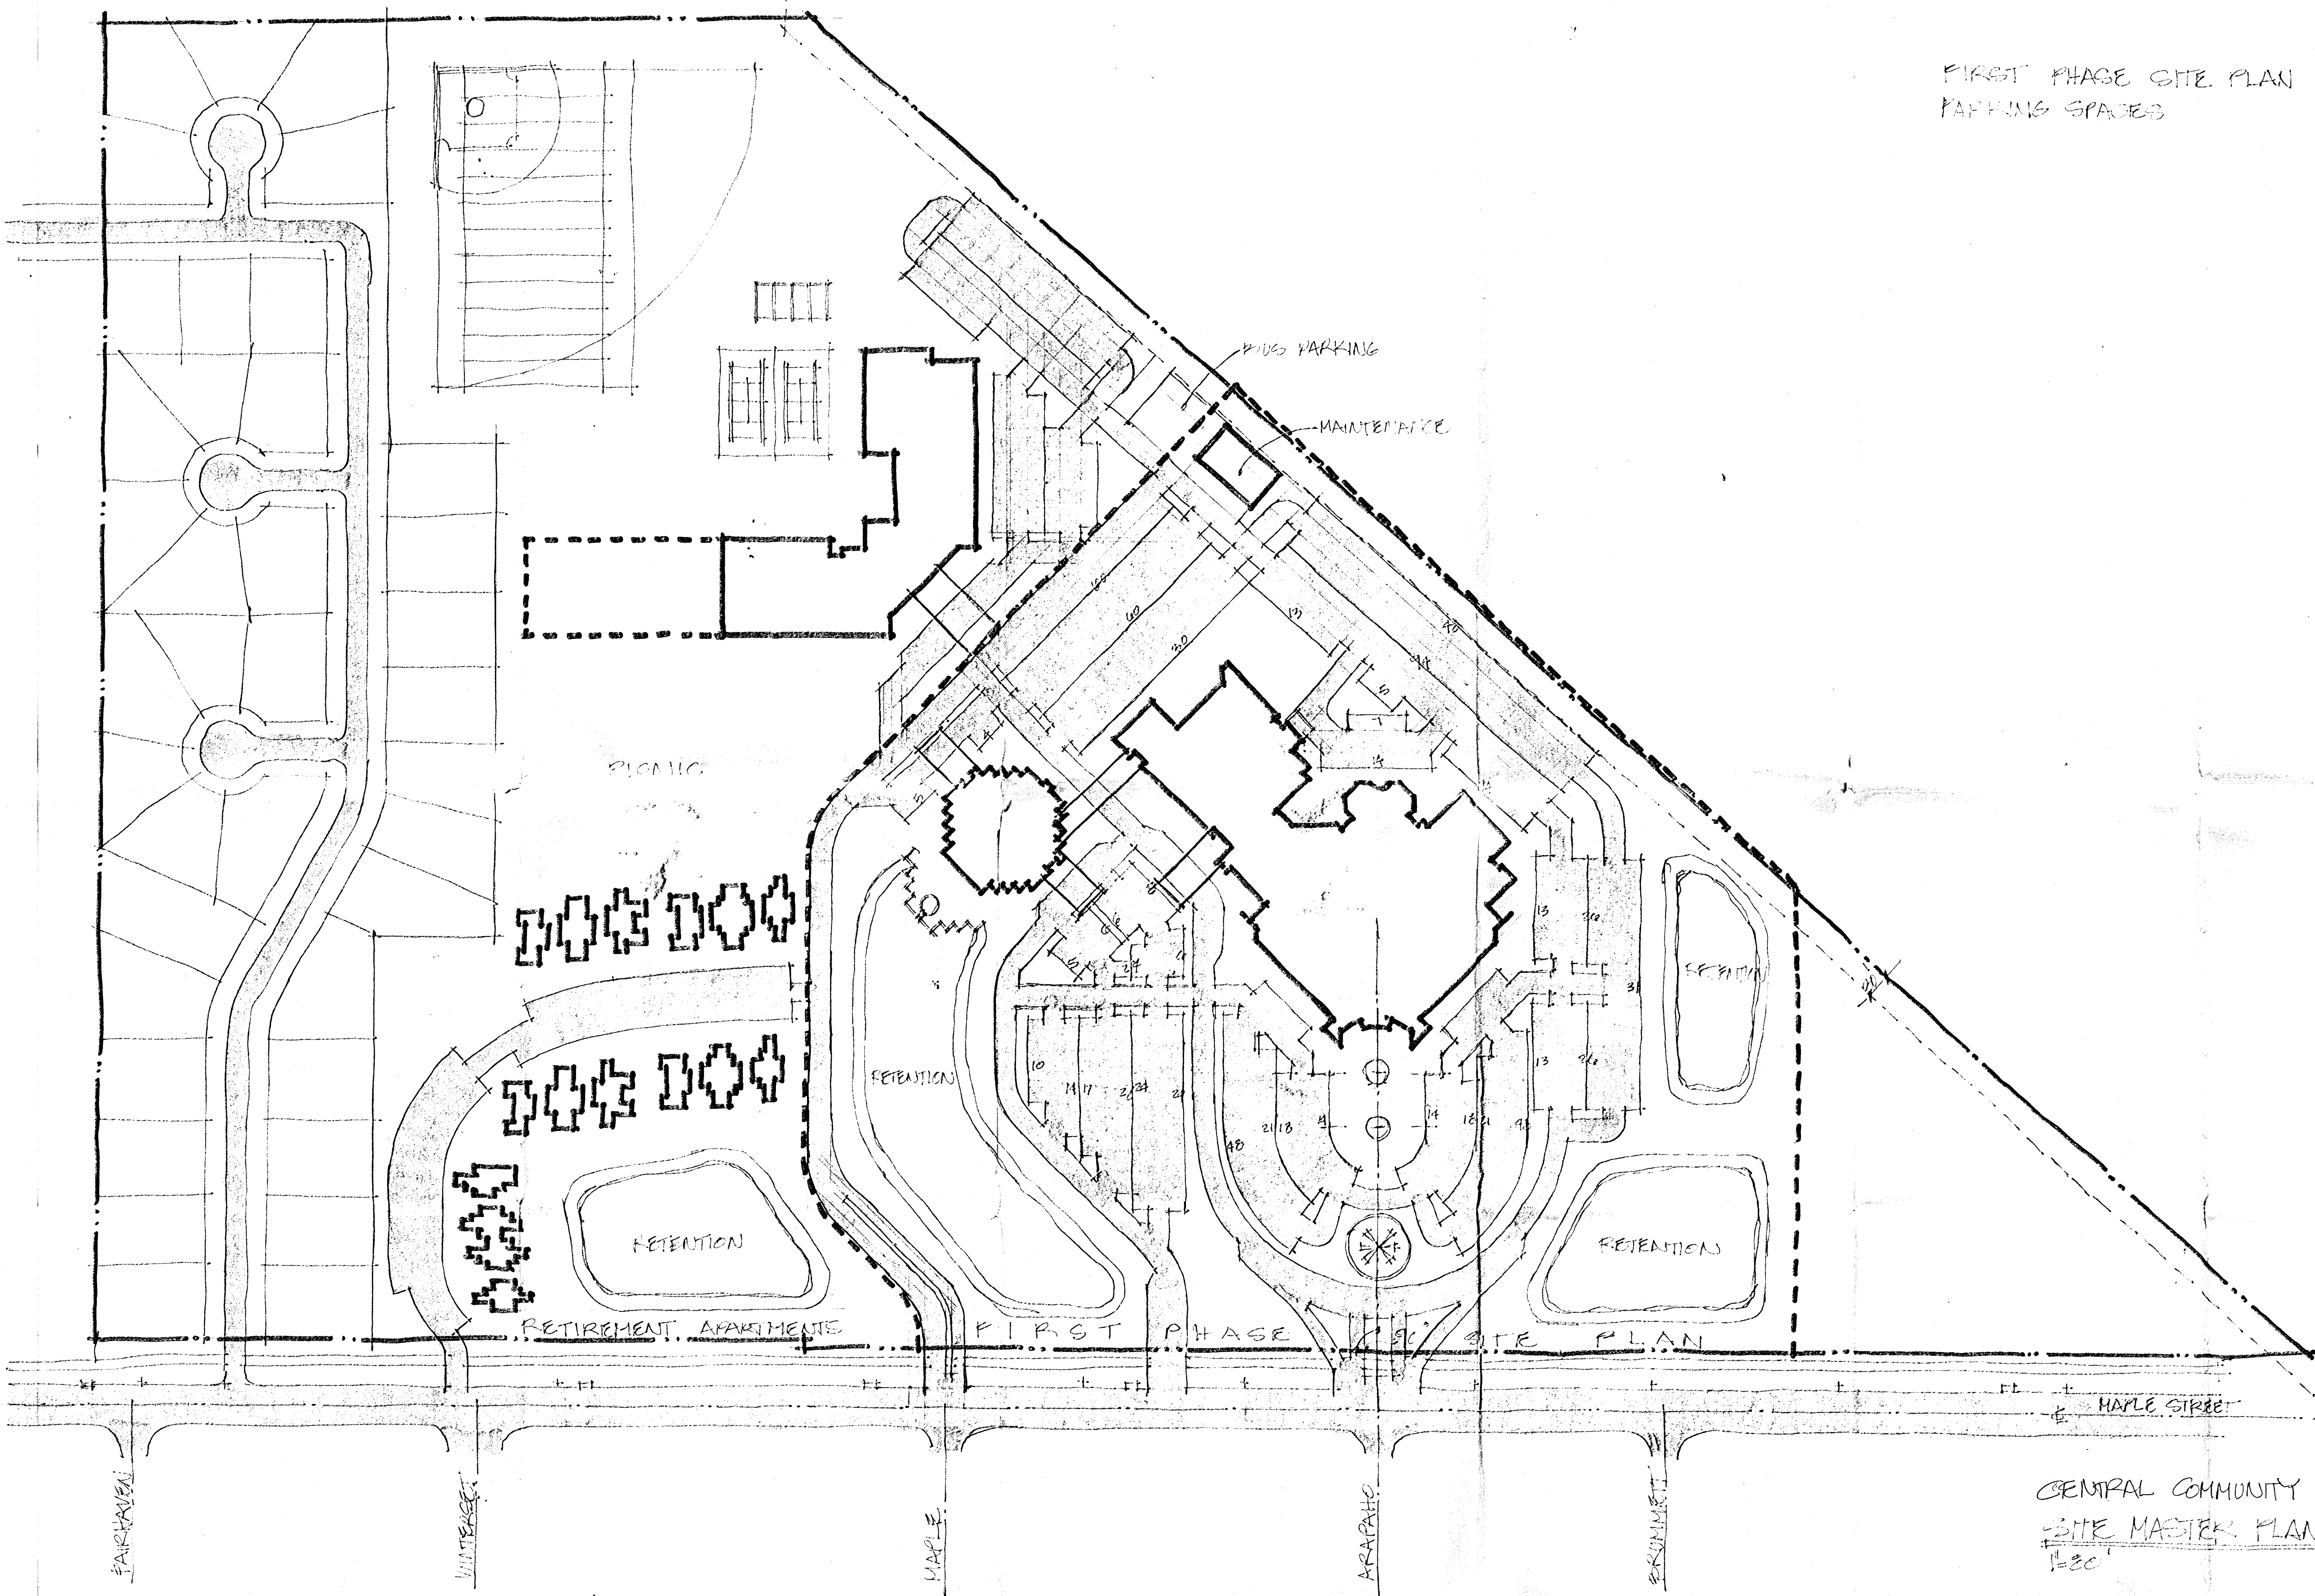

FIRST PHASE SITE PLAN  
PARKING SPACES

- 213

CENTRAL COMMUNITY CHURCH  
SITE MASTER PLAN  
11.200