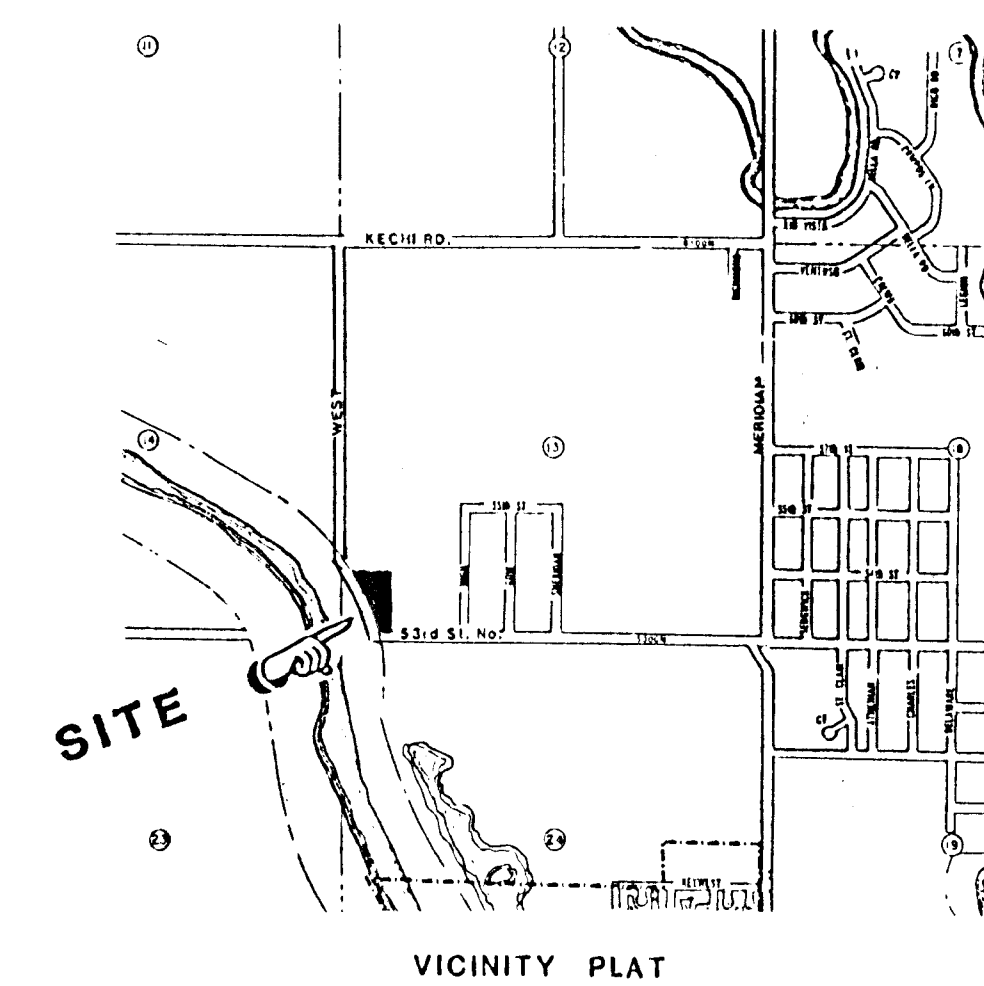

SKETCH PLAT
ARISTO FARMS ADDITION

SEDGWICK COUNTY, KANSAS

PART OF THE SW 1/4 OF SEC 13 TWP 26S R-1-W
 OF THE 6TH PM, SEDGWICK COUNTY, KANSAS

PATRICIA P. FORNEY

Bench Mark
 U.S.G.S Standard 478.0 feet south
 and 28.0 feet west of 53rd St. No. 4
 Meridian.

SW 1/4 SW 1/4
 Sec. 13, 26S, 1W