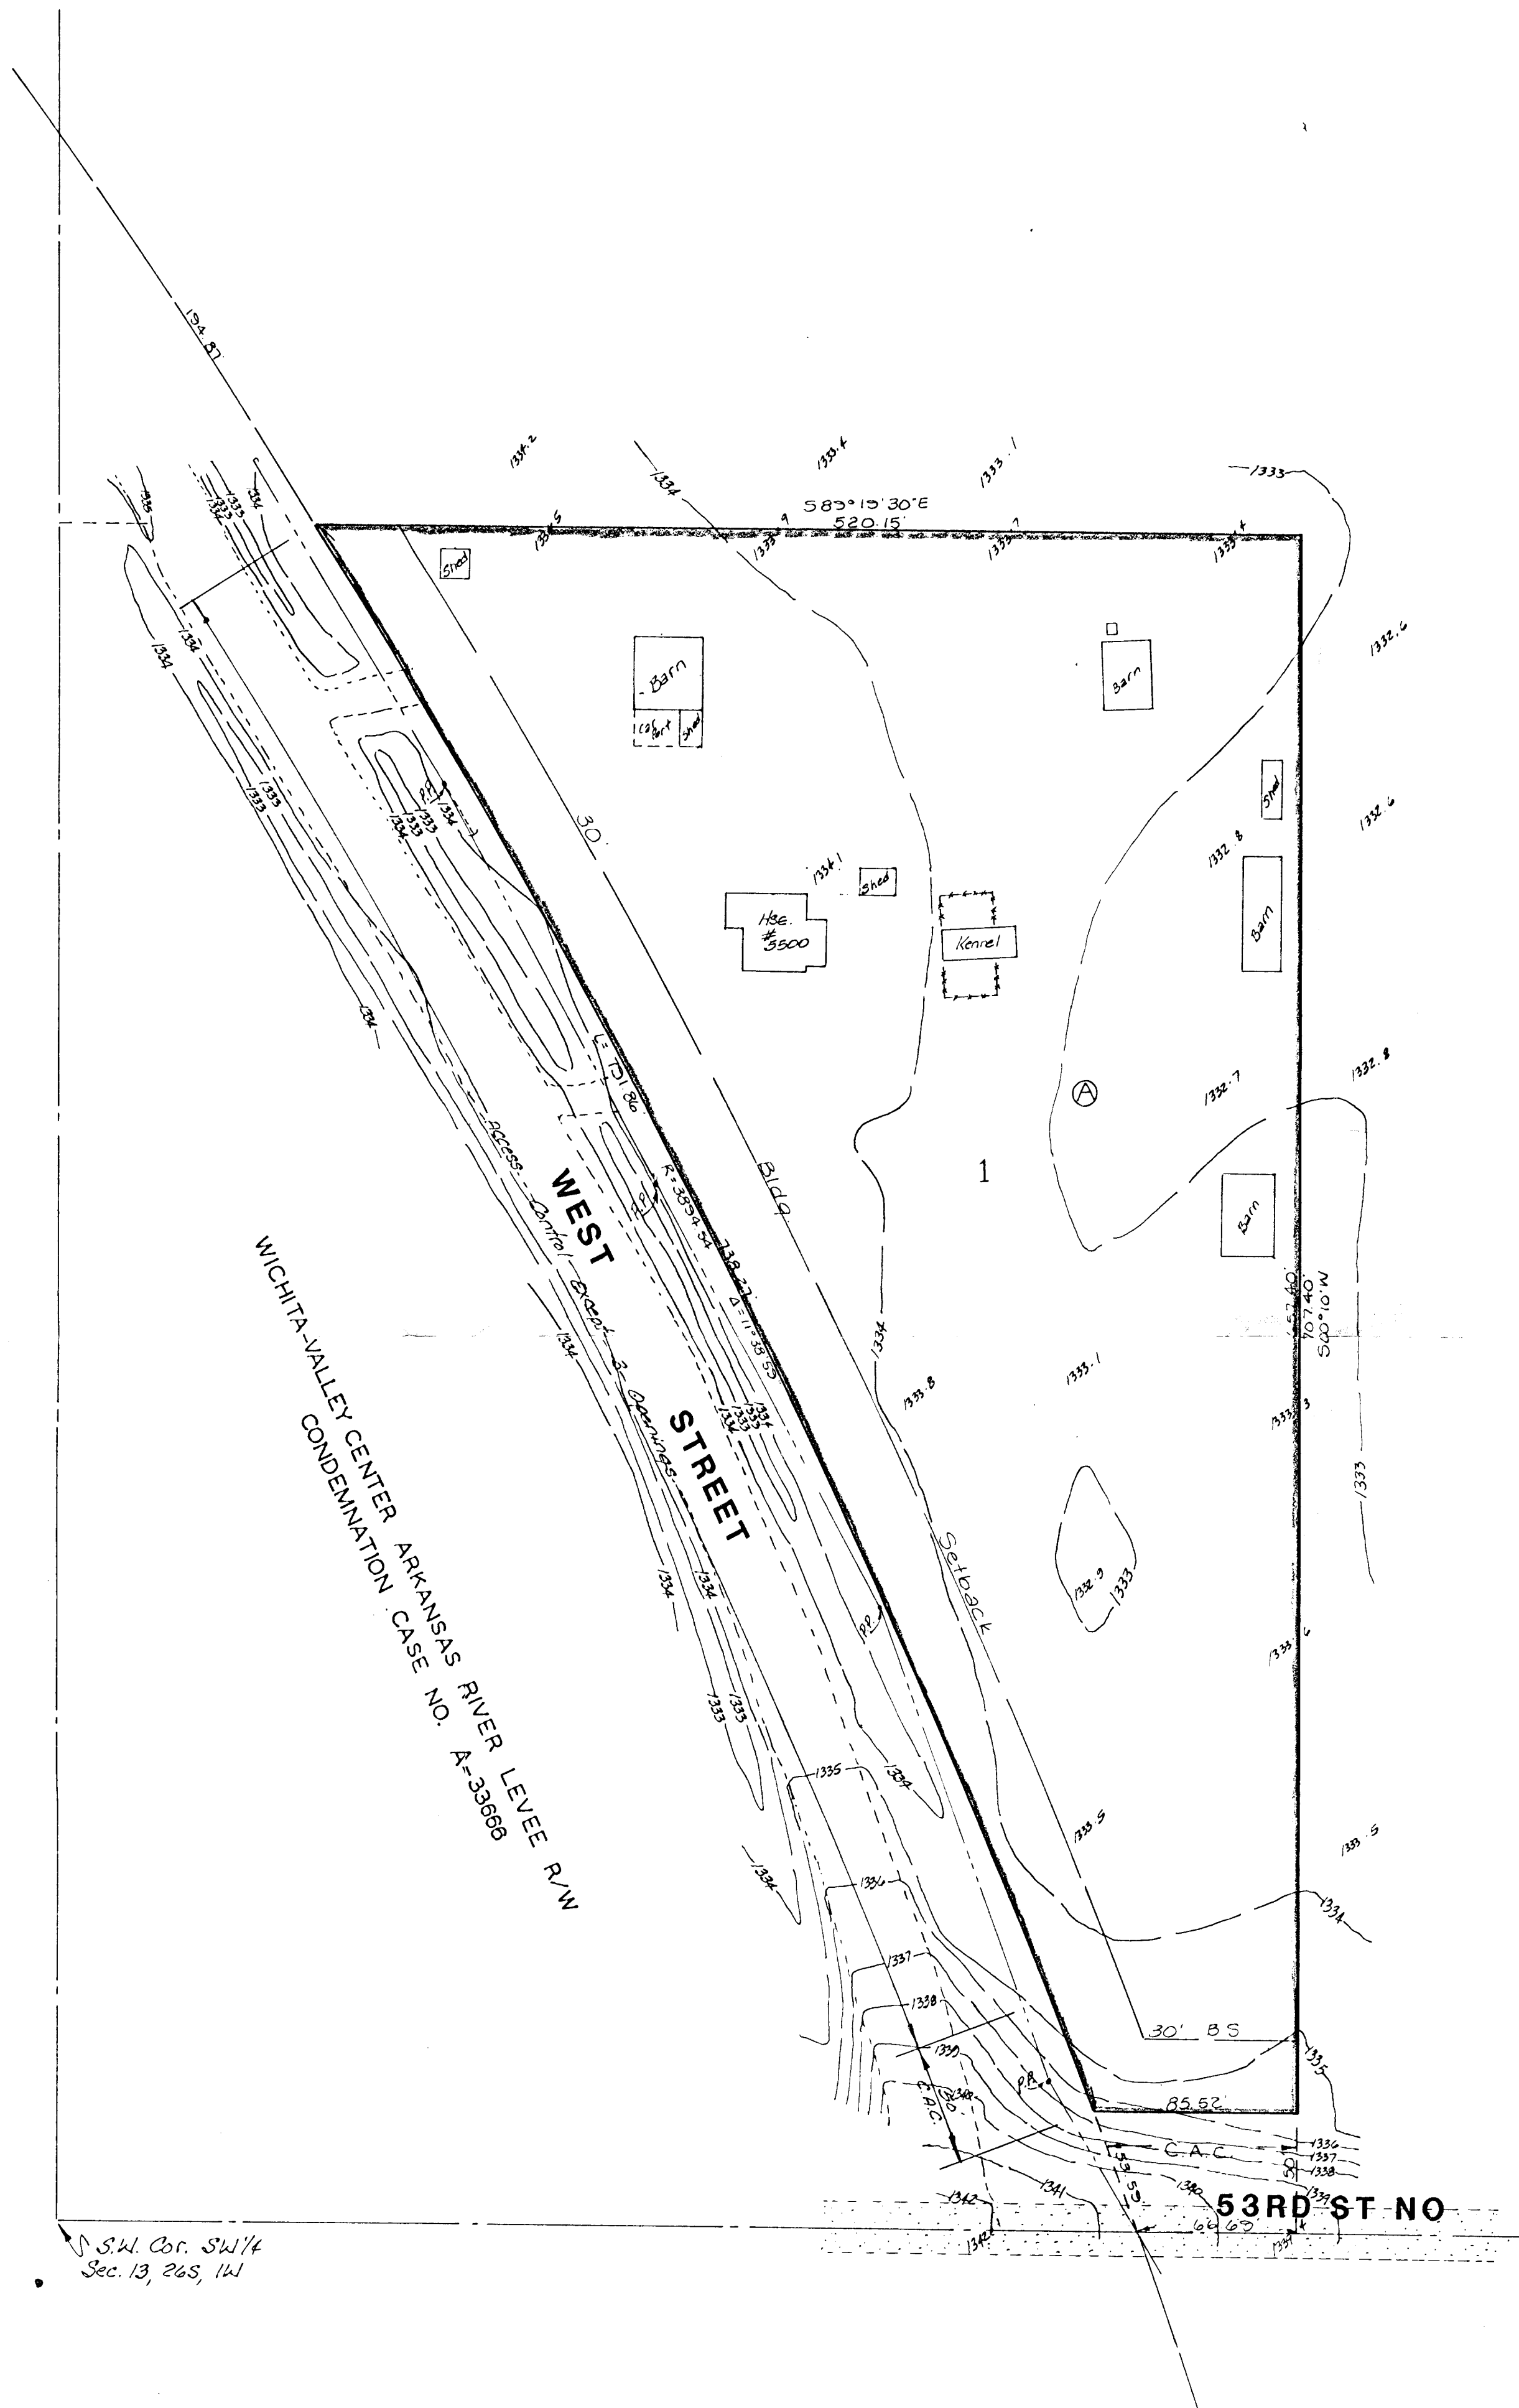

SKETCH PLAT
ARISTO FARMS ADDITION

SEDGWICK COUNTY, KANSAS

PART OF THE SW 1/4 OF SEC 13 TWP 26S R-1-W
 OF THE 6TH PM, SEDGWICK COUNTY, KANSAS

PATRICIA P. FORNEY

Bench Mark
 U.S.G.S Standard 478.0 feet south
 and 28.0 feet west of 53rd St. No. 4
 Meridian.

SW 1/4 SW 1/4
 Sec. 13, 26S, 1W