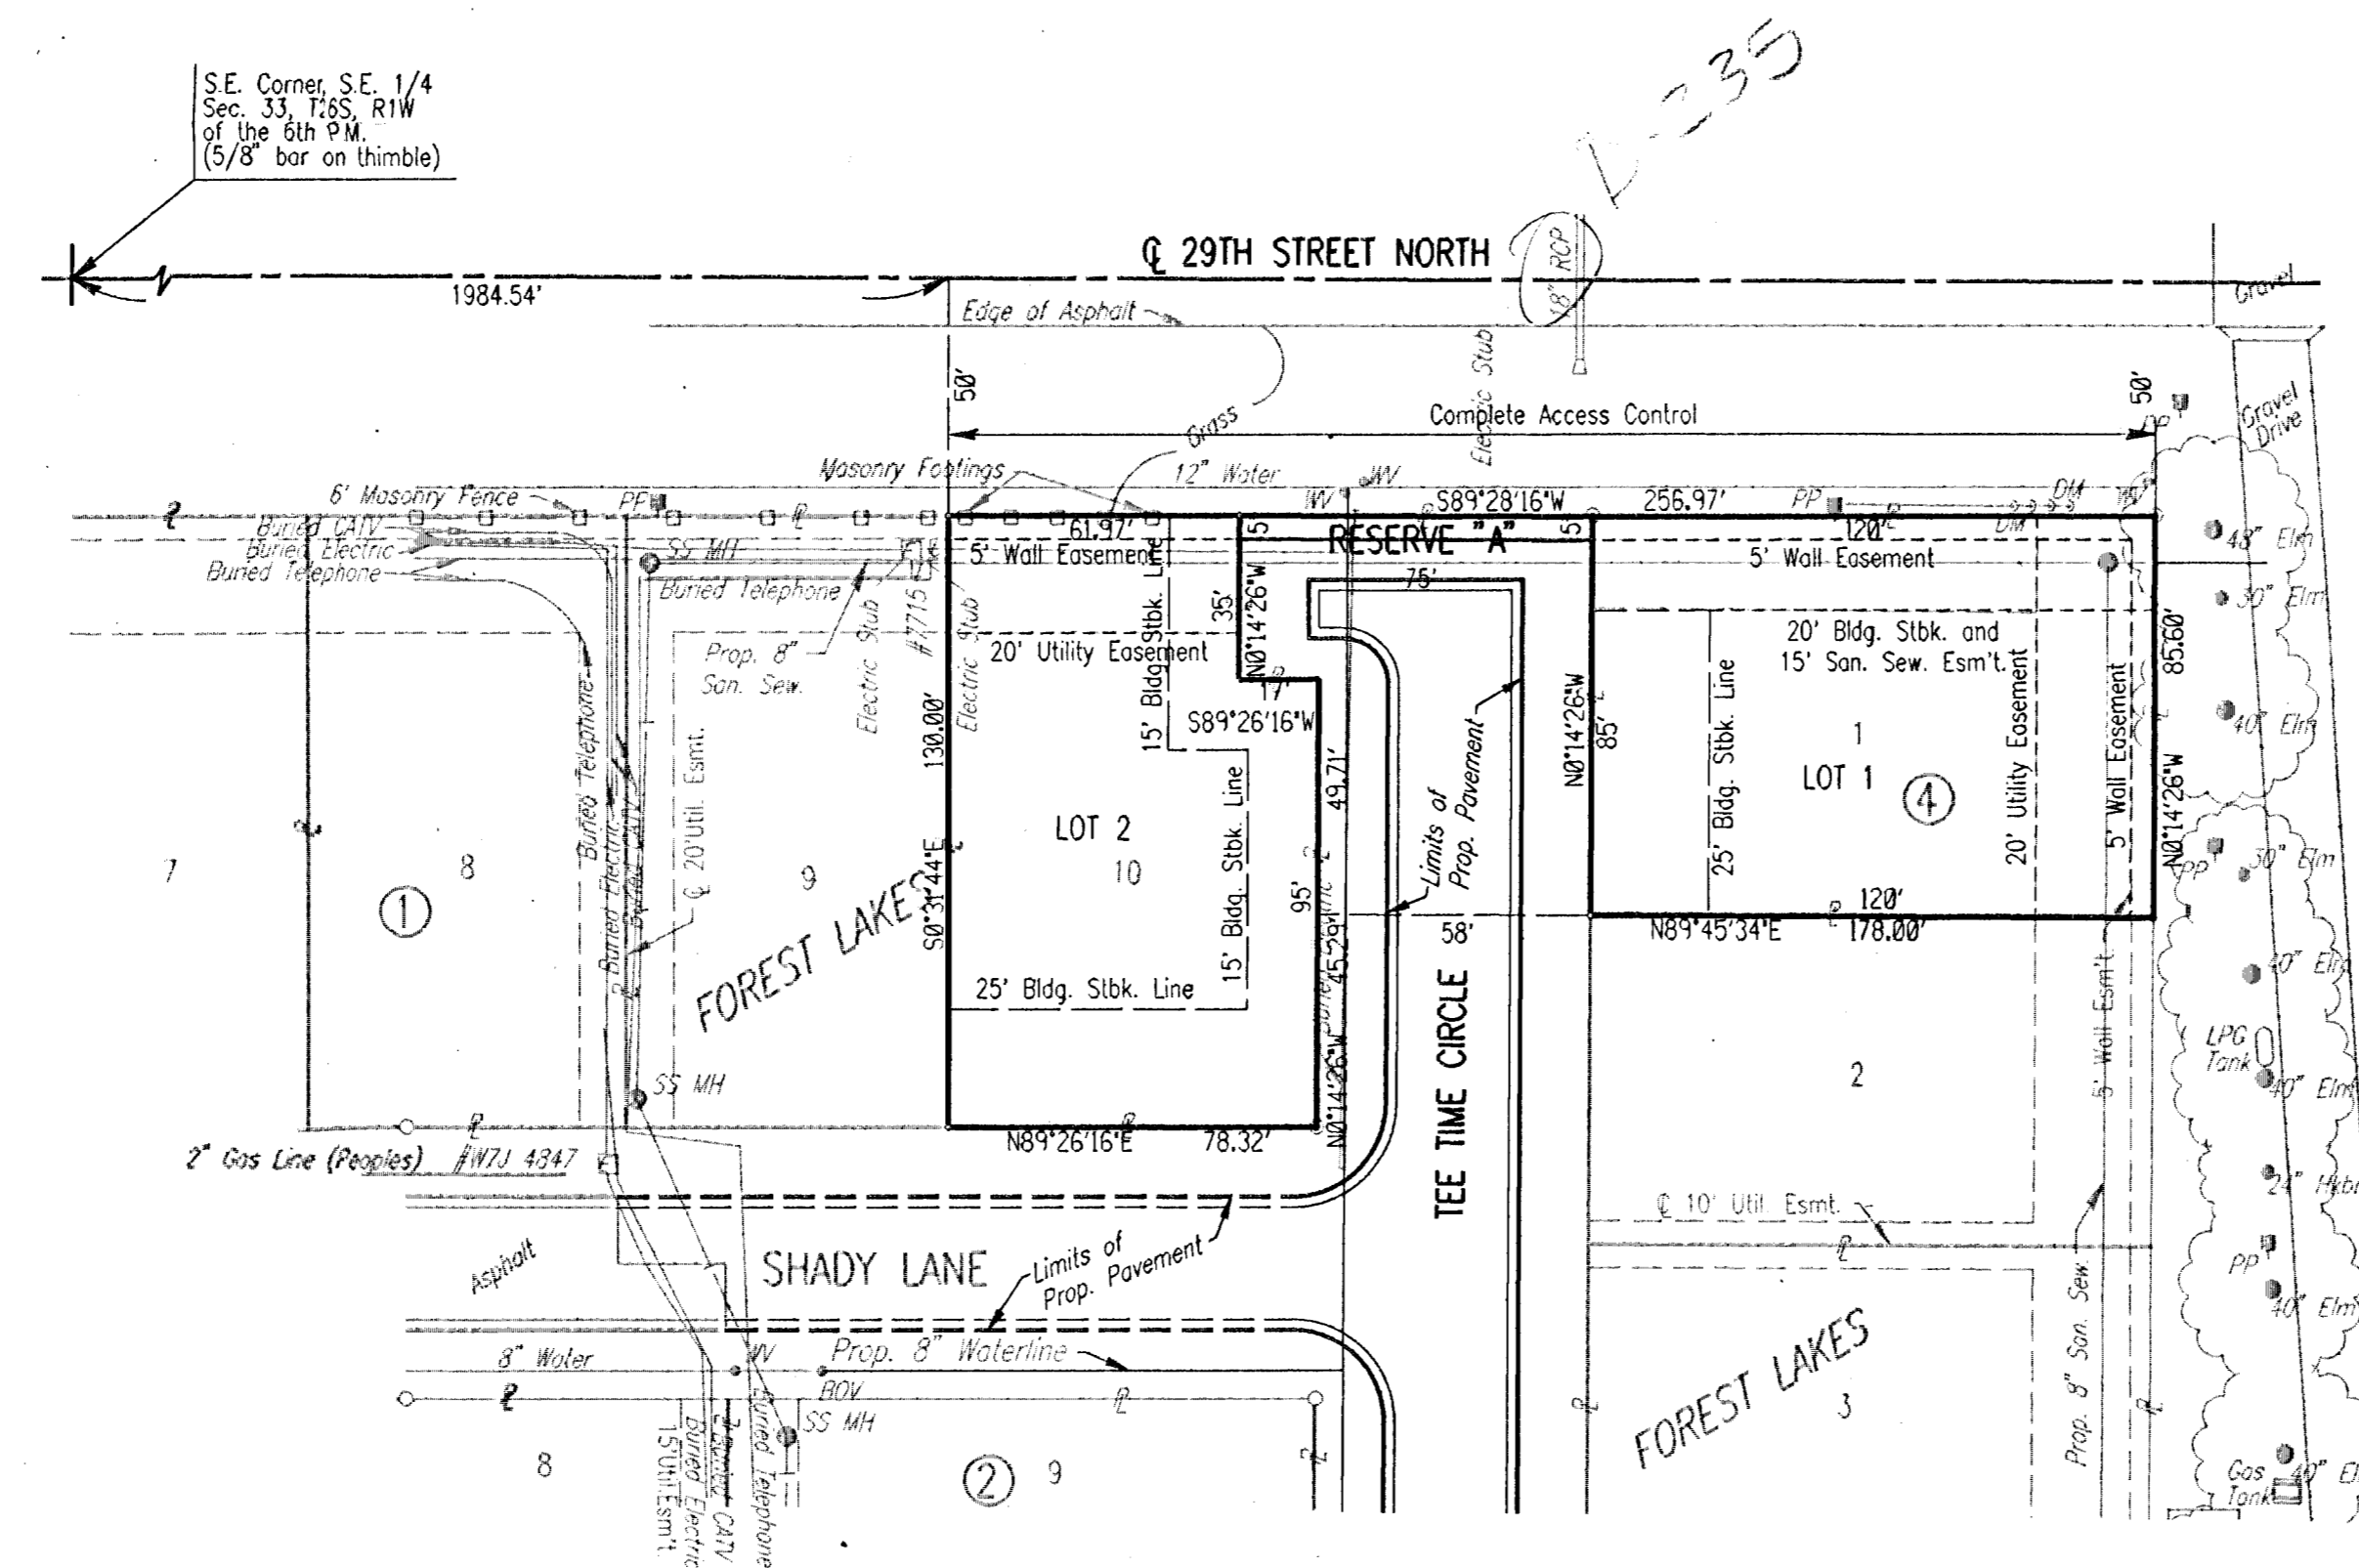

VICINITY MAP

FOREST LAKES 2ND ADDITION

OWNER: FOREST LAKES INC.

c/o: MARVIN SCHELLENBERG
7926 W. 21ST STREET NORTH
WICHITA, KANSAS 67205

ENGINEER:

PROFESSIONAL ENGINEERING CONSULTANTS, P.A.
303 S. TOPEKA
WICHITA, KANSAS 67202

usr/lustn/dgn: 95172/areamap.dgn
date plotted: 3/17/95
deliver to: sanchez