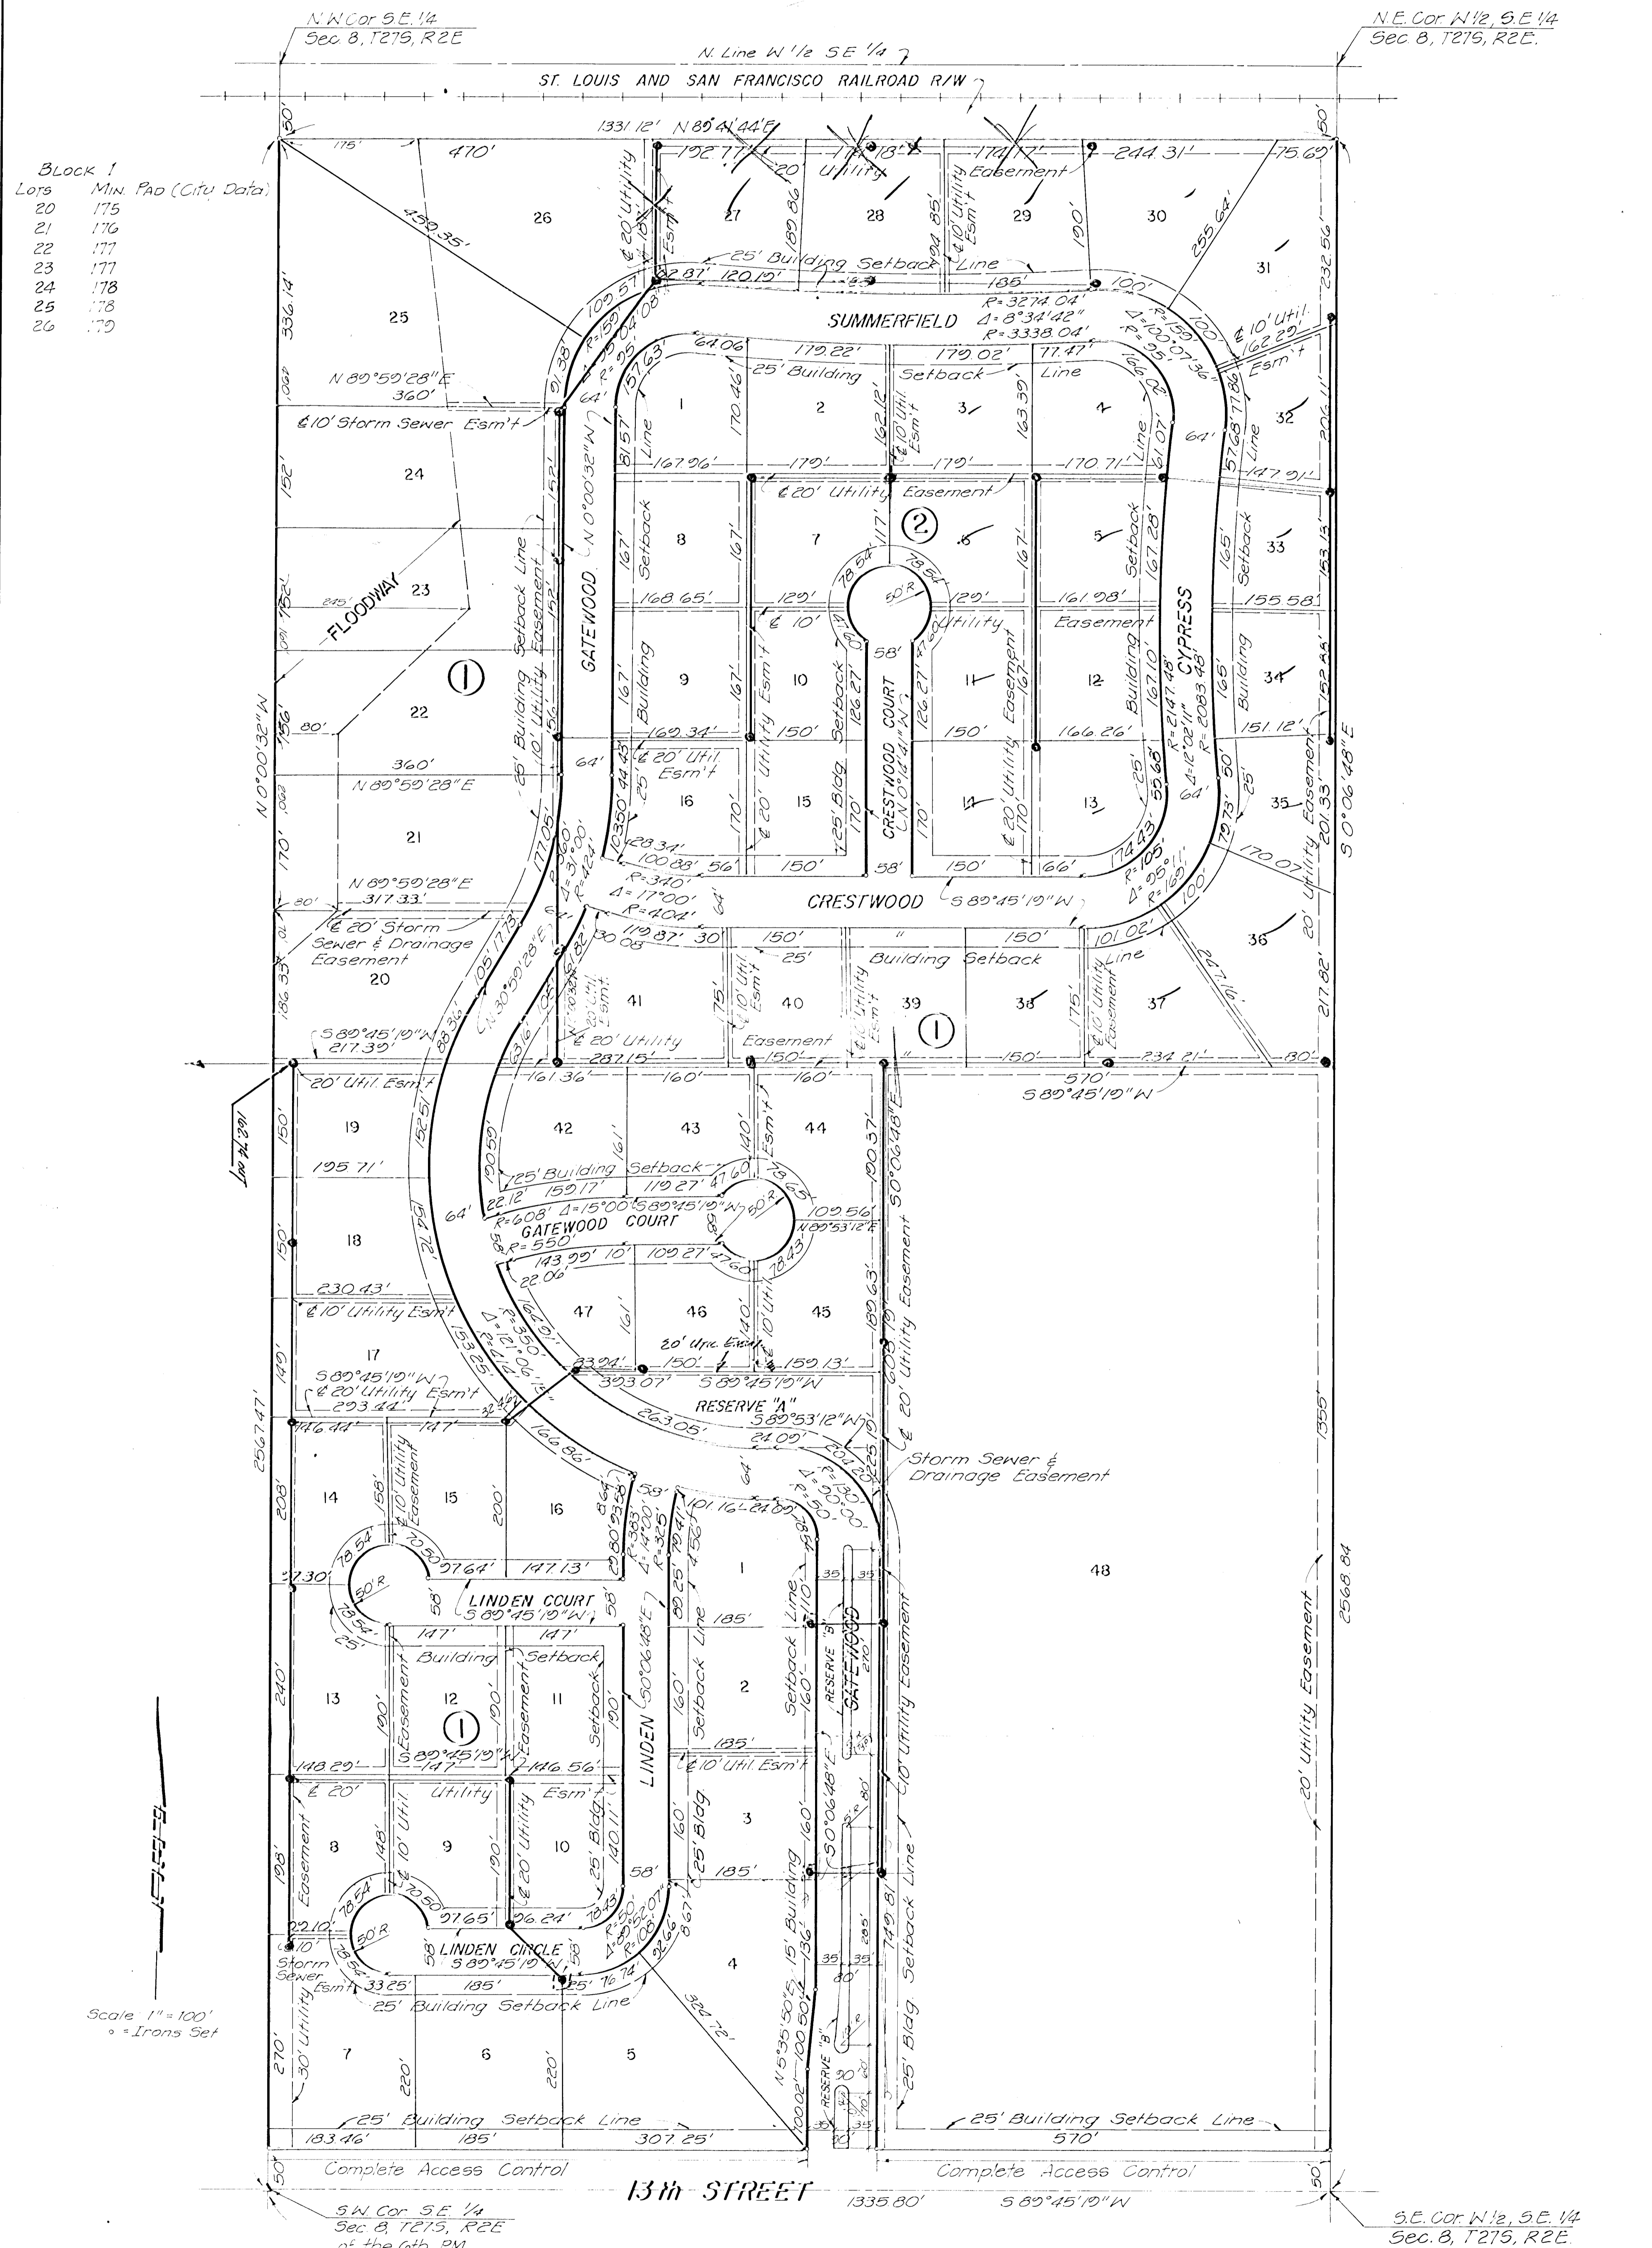

COUNTRY PLACE ESTATES

WICHITA, SEDGWICK COUNTY, KANSAS

Block 1
Lots Min. Pad (City Data)

20	175
21	176
22	177
23	178
24	178
25	178
26	179

Scale 1" = 100'
• = Irons Set

SANITARY SEWER PLAN