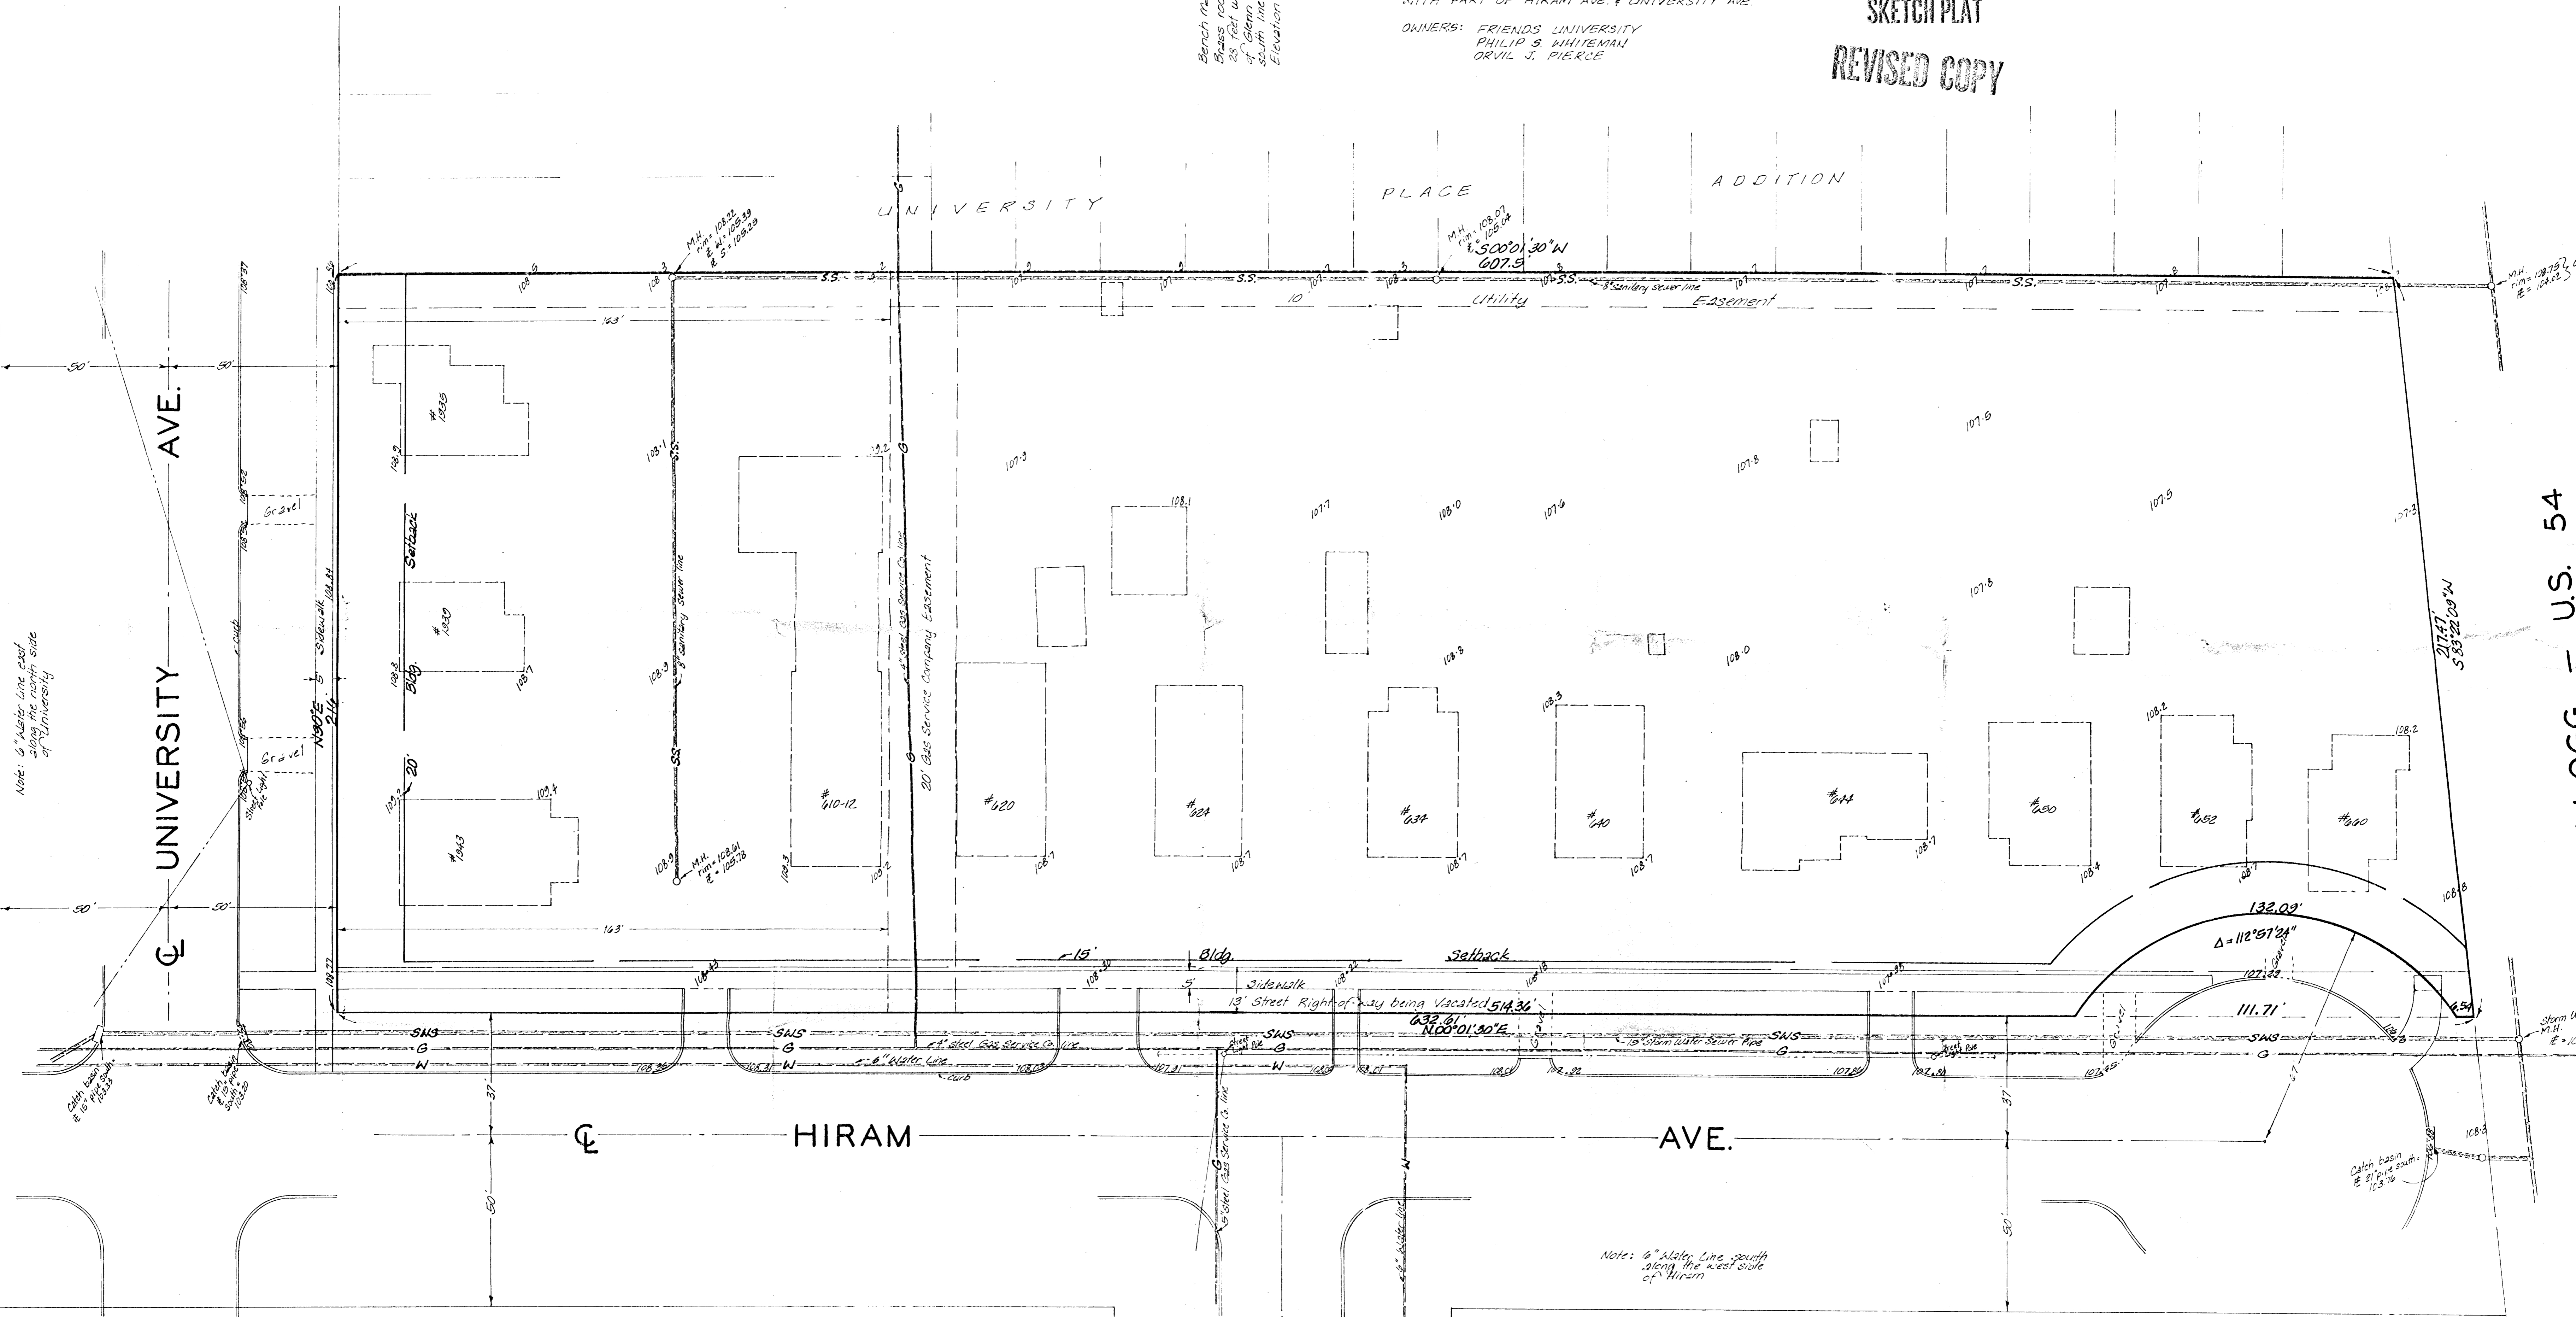

SKETCH PLAT
FRIENDS MANOR ADDITION

ODD LOTS 63 THROUGH 111 ON HIRAM
UNIVERSITY PLACE ADDITION, TOGETHER
WITH PART OF HIRAM AVE & UNIVERSITY AVE.

OWNERS: FRIENDS UNIVERSITY
PHILIP S. WHITEMAN
ORVIL J. PIERCE

SKETCH PLAT
REVISED COPY

Bench mark:
Bases, rod in concrete post
25 feet west of centerline
of Glenn & 15 feet north of
scum line of pipe.
Elevation = 1081.4 City Datum

KELLOGG - U.S. 54