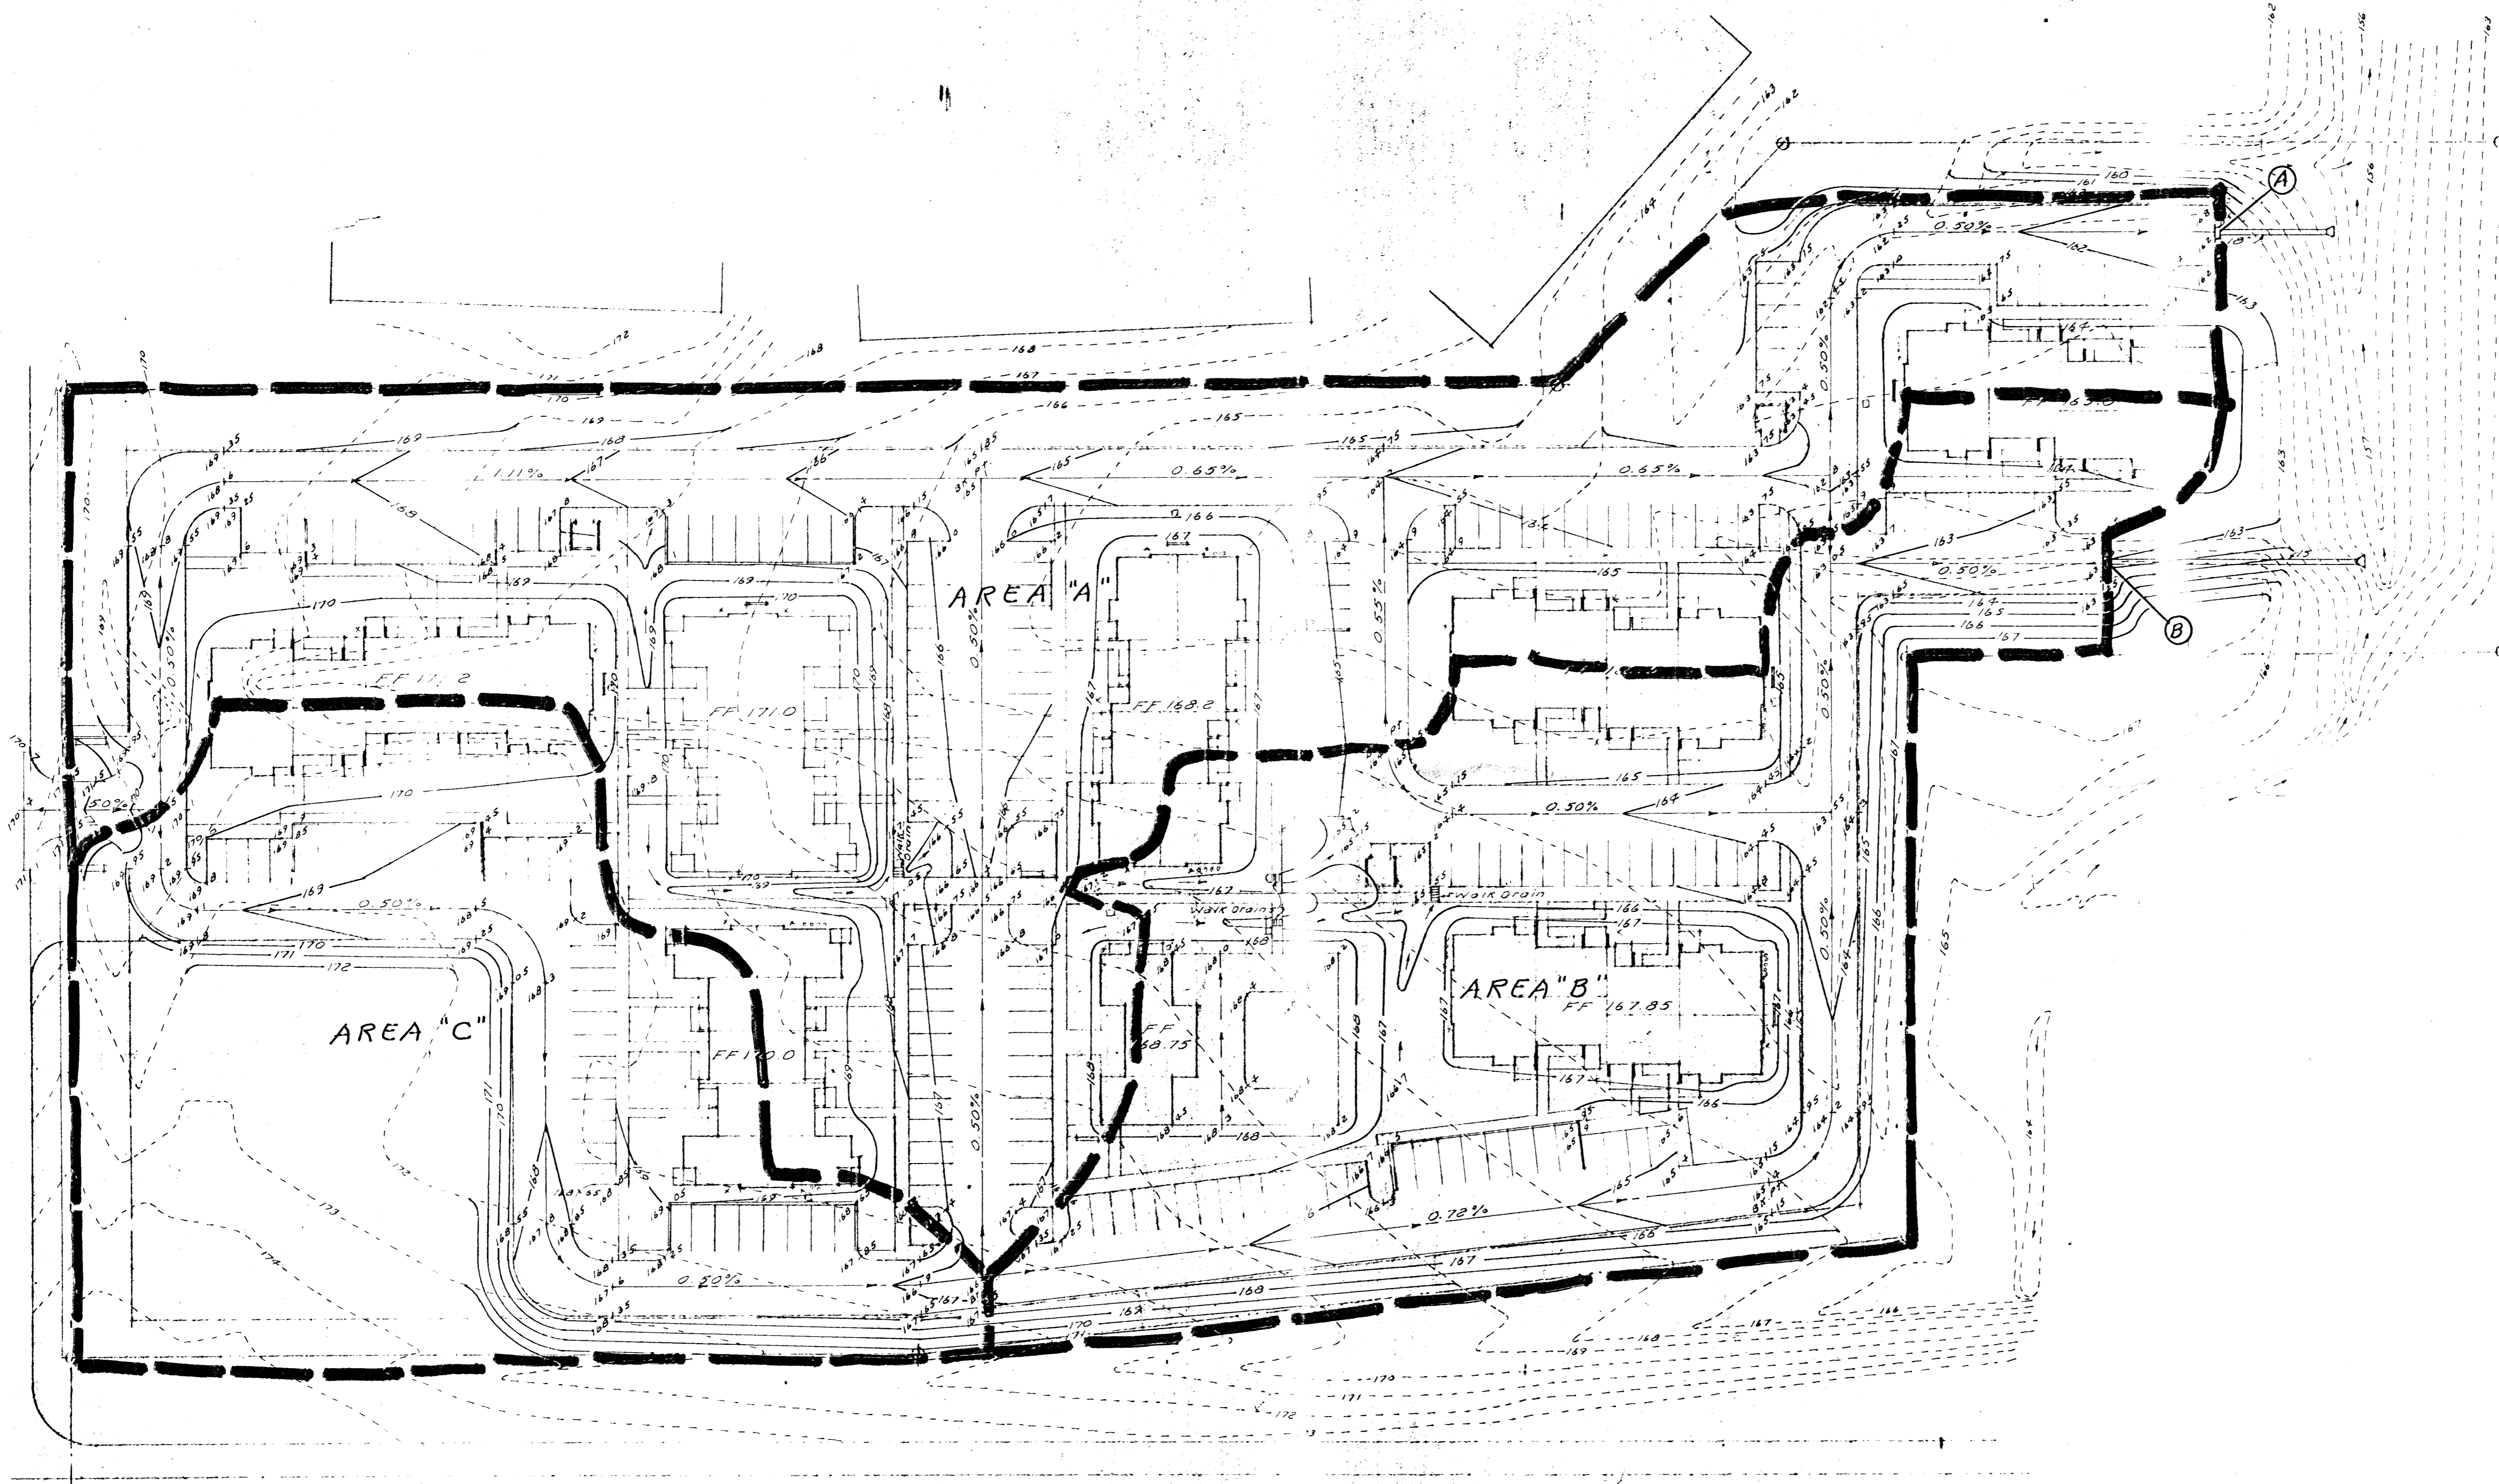

LINCOLN COURT

LINCOLN STREET

WESS ROAD

239 Paria • Suite 2  
 Wichita, Kansas • 67211  
 316 • 265 - 8261  
 Architects • Planners • Commercial Consultants  
 K&D ASSOCIATES, LLC

TRAILRIDGE APARTMENTS

Site Plan  
 Date: \_\_\_\_\_  
 Project: \_\_\_\_\_  
 Issue