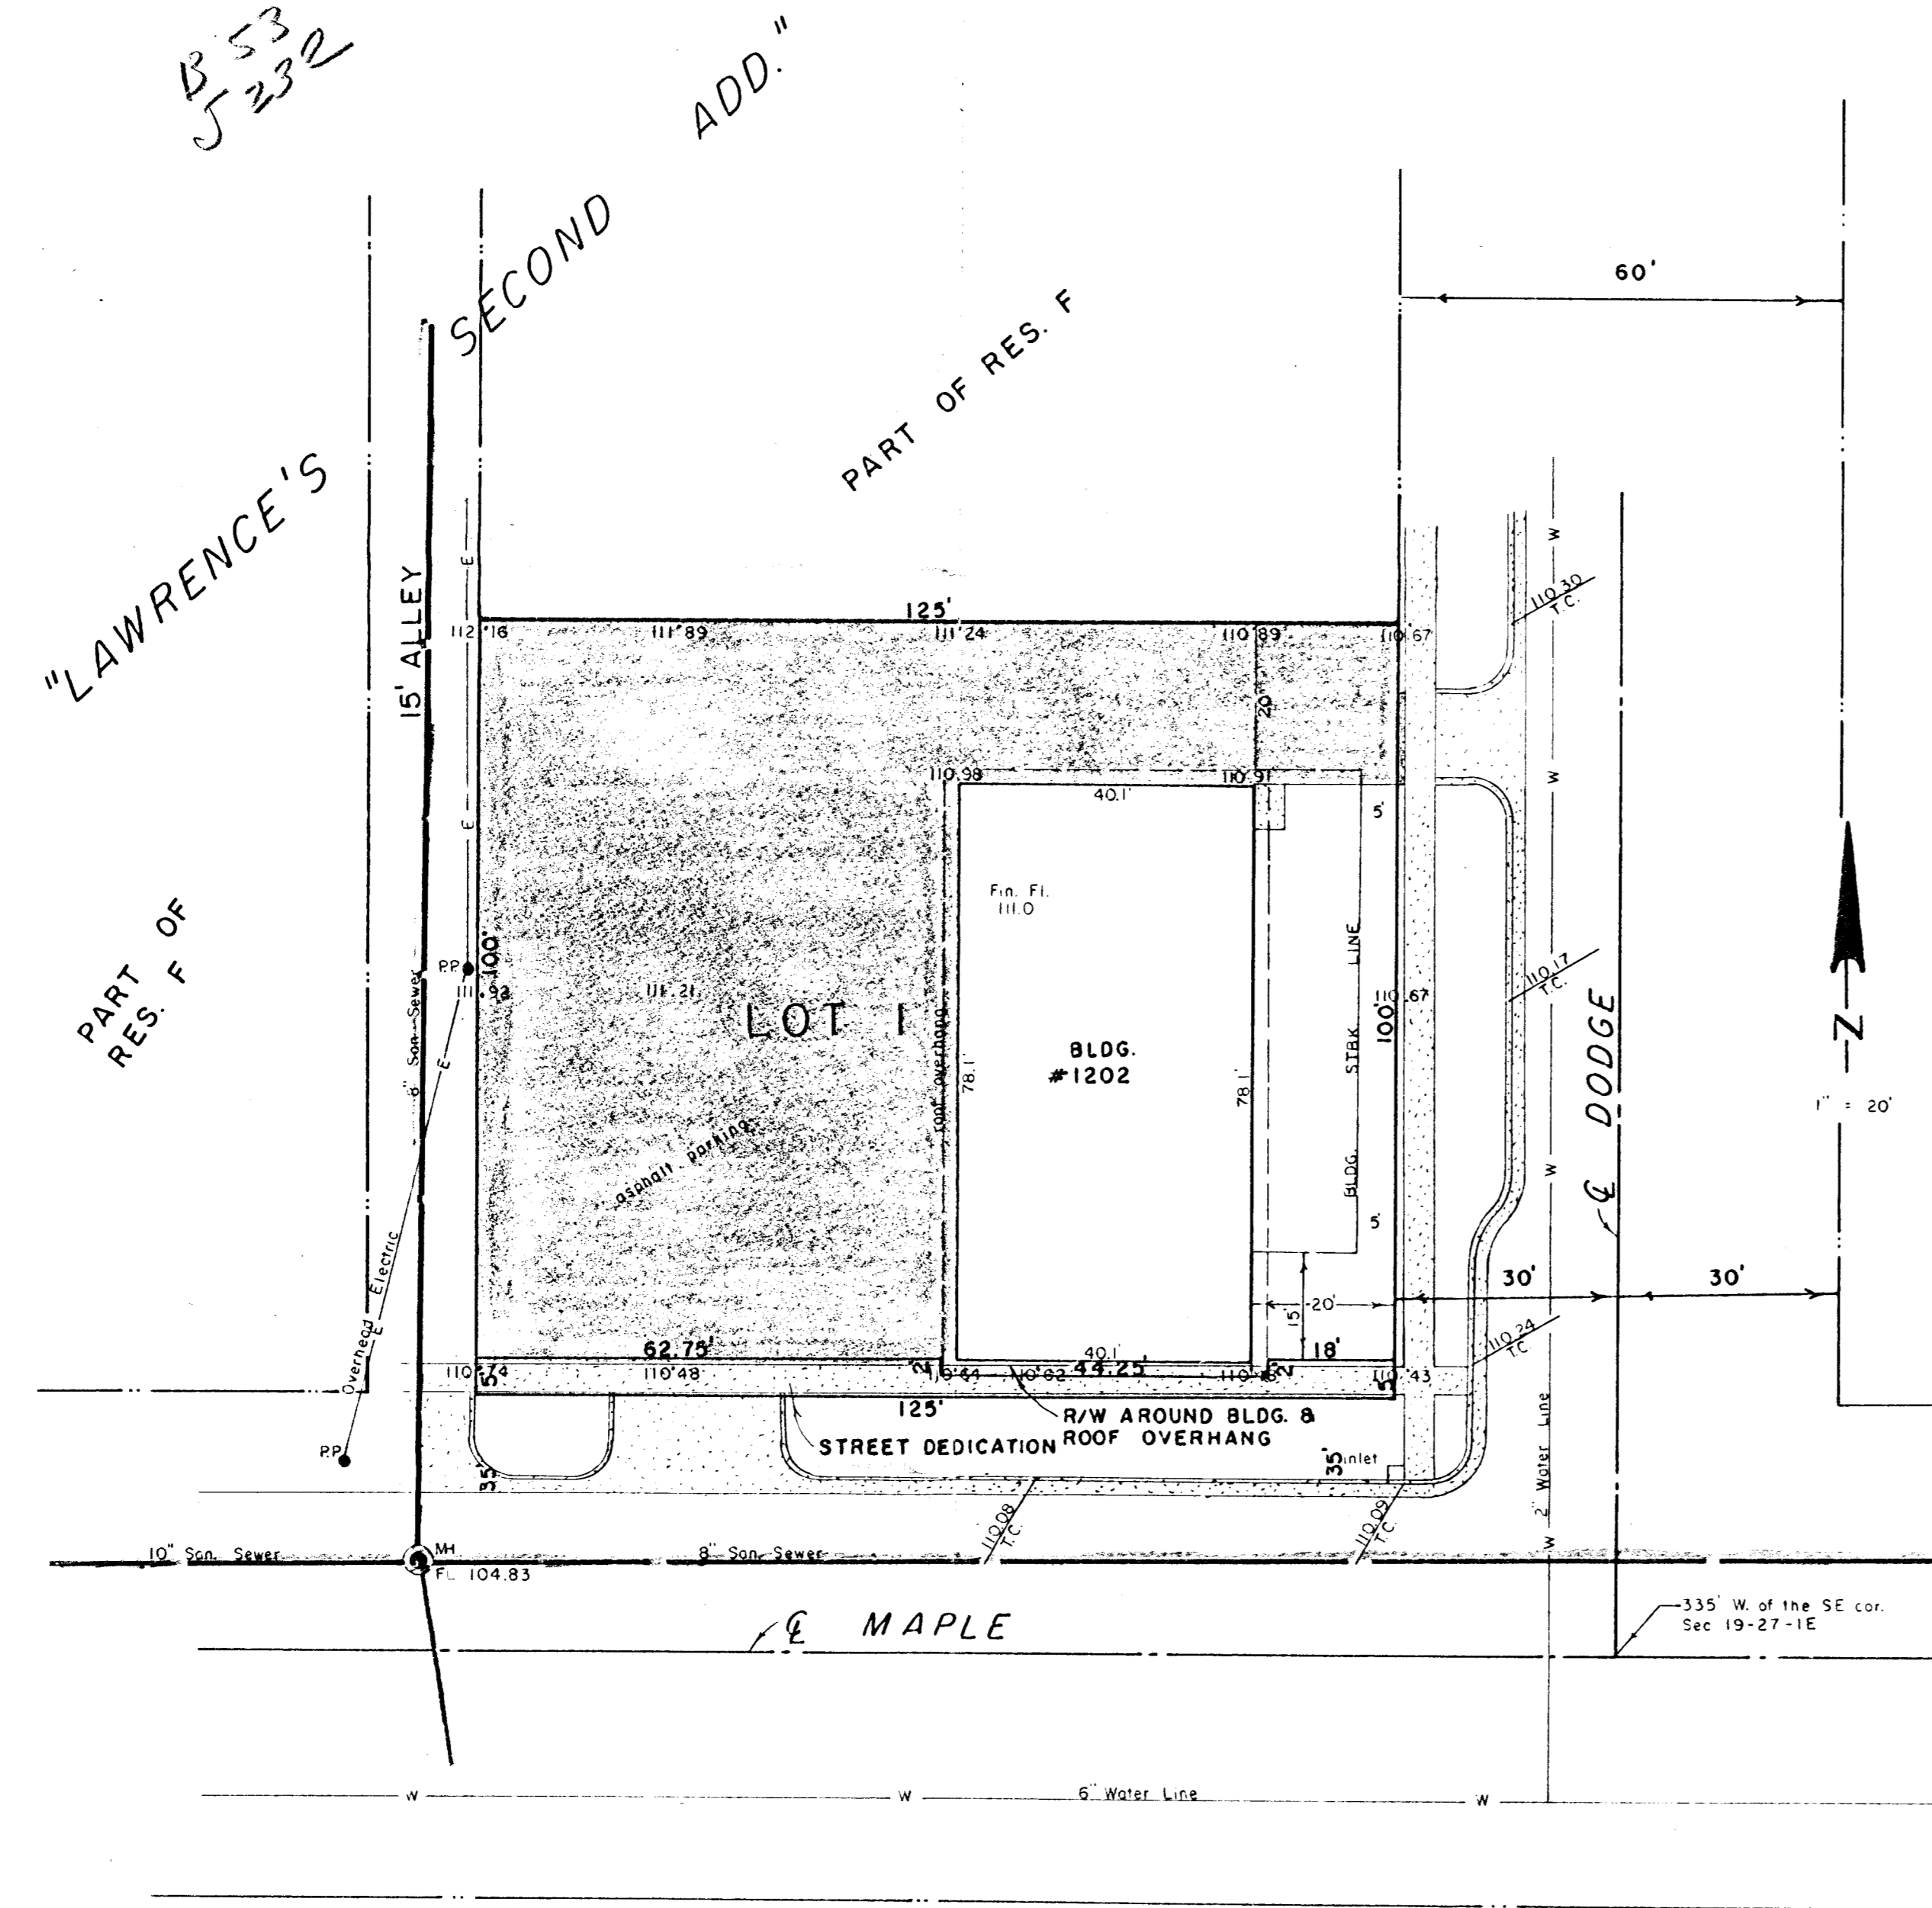

B 53  
J 232

VICINITY MAP  
1" = 1000'

SKETCH PLAT  
HERNDON - BETTIS ADDITION

FOR: BILLY BOB HERNDON &  
DAVID L. BETTIS  
1202 W. MAPLE  
WICHITA, KS 67213

MASONIC HOME

LOWELL D. HIGH, L.S.  
1542 S. ST. FRANCIS  
WICHITA, KS 67211