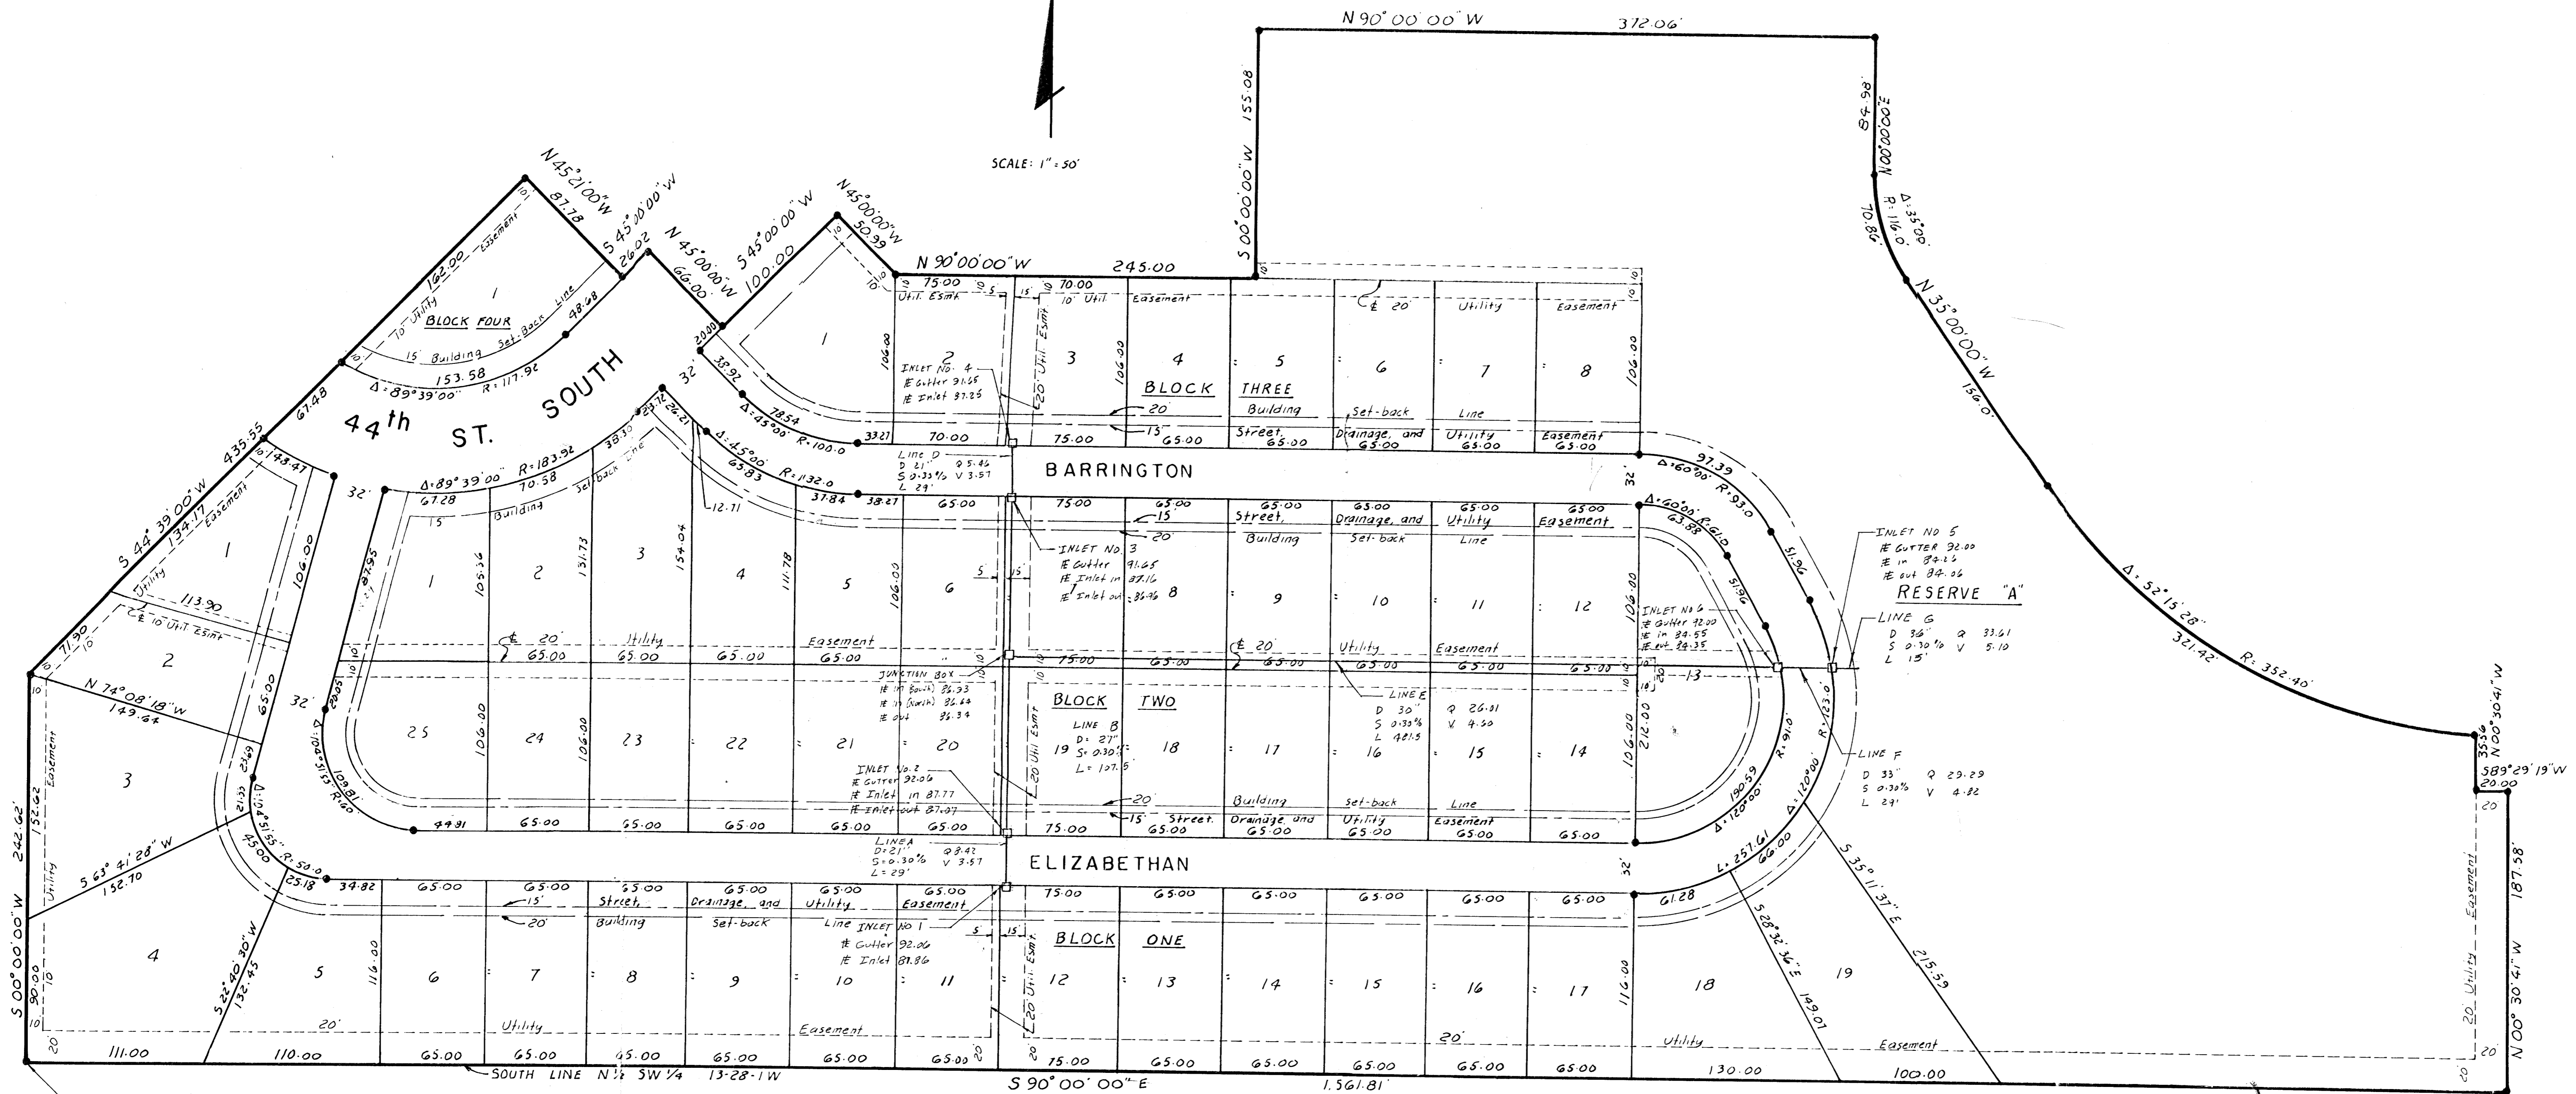

JAMES PLACE

AN ADDITION TO THE CITY OF WICHITA, SEDGWICK CO., KANSAS

SCALE: 1" = 50'

SE Cor. Cottonwood Grove Second Addition

SE Cor. N 1/2 SW 1/4 13-28-1 W SW Cor. South Park Addition