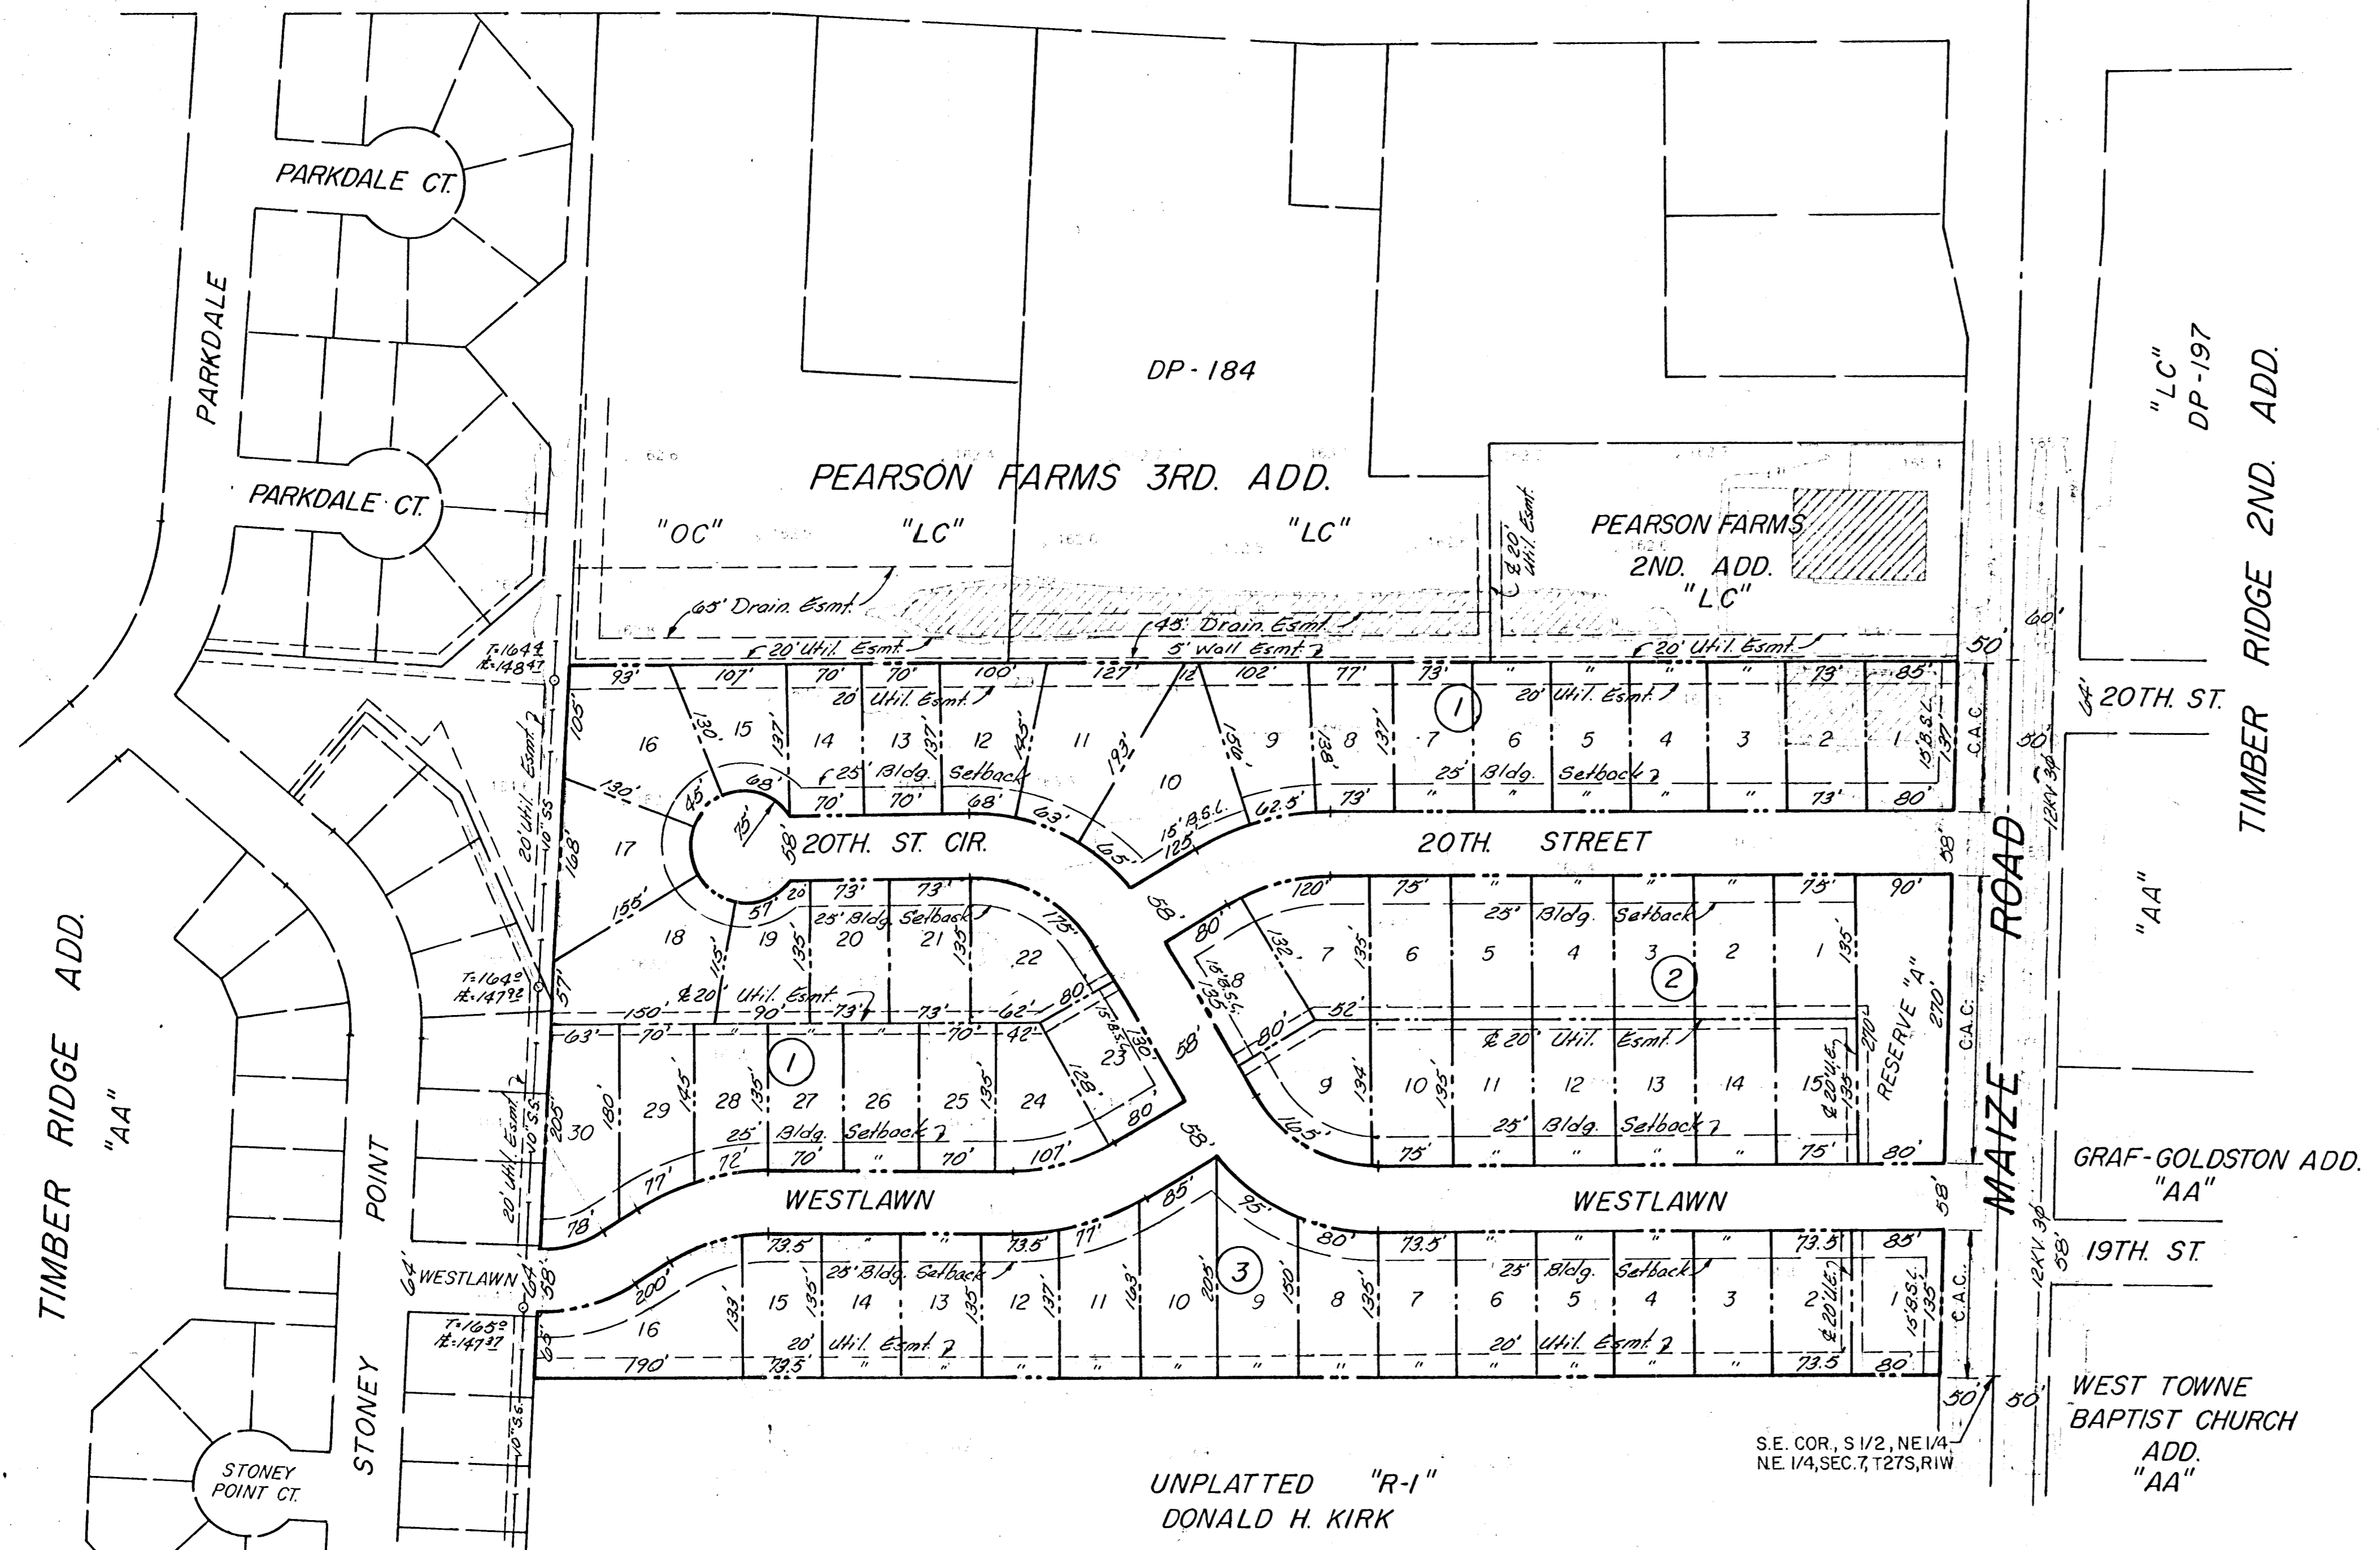

NE. COR. NE 1/4
SEC. 7, T27S, R1W

21ST. STREET

1. NOTES
1. RESERVE "A" IS RESERVED FOR LANDSCAPING, ENTRY FEATURES AND PEDESTRIAN IMPROVEMENTS.
  2. C.A.C. = COMPLETE ACCESS
  3. THE TAIL WATER POND IN LOTS 1 AND 2, BLOCK 1, IS TO BE FILLED.

PRELIMINARY PLAT
THE TREE FARM

OWNER • DAVID D. CRANMER
2501 N. MAIZE ROAD
WICHITA, KS. 67205
ENGINEER • P.E.C., P.A.
303 S. TOPEKA
WICHITA, KS. 67202

B.M. = CITY DISC 64FT. EAST AND 99FT. SOUTH
OF THE CENTER LINE OF 21ST. ST. AND
MAIZE ROAD. ELEV. = 164.3 CITY DATUM