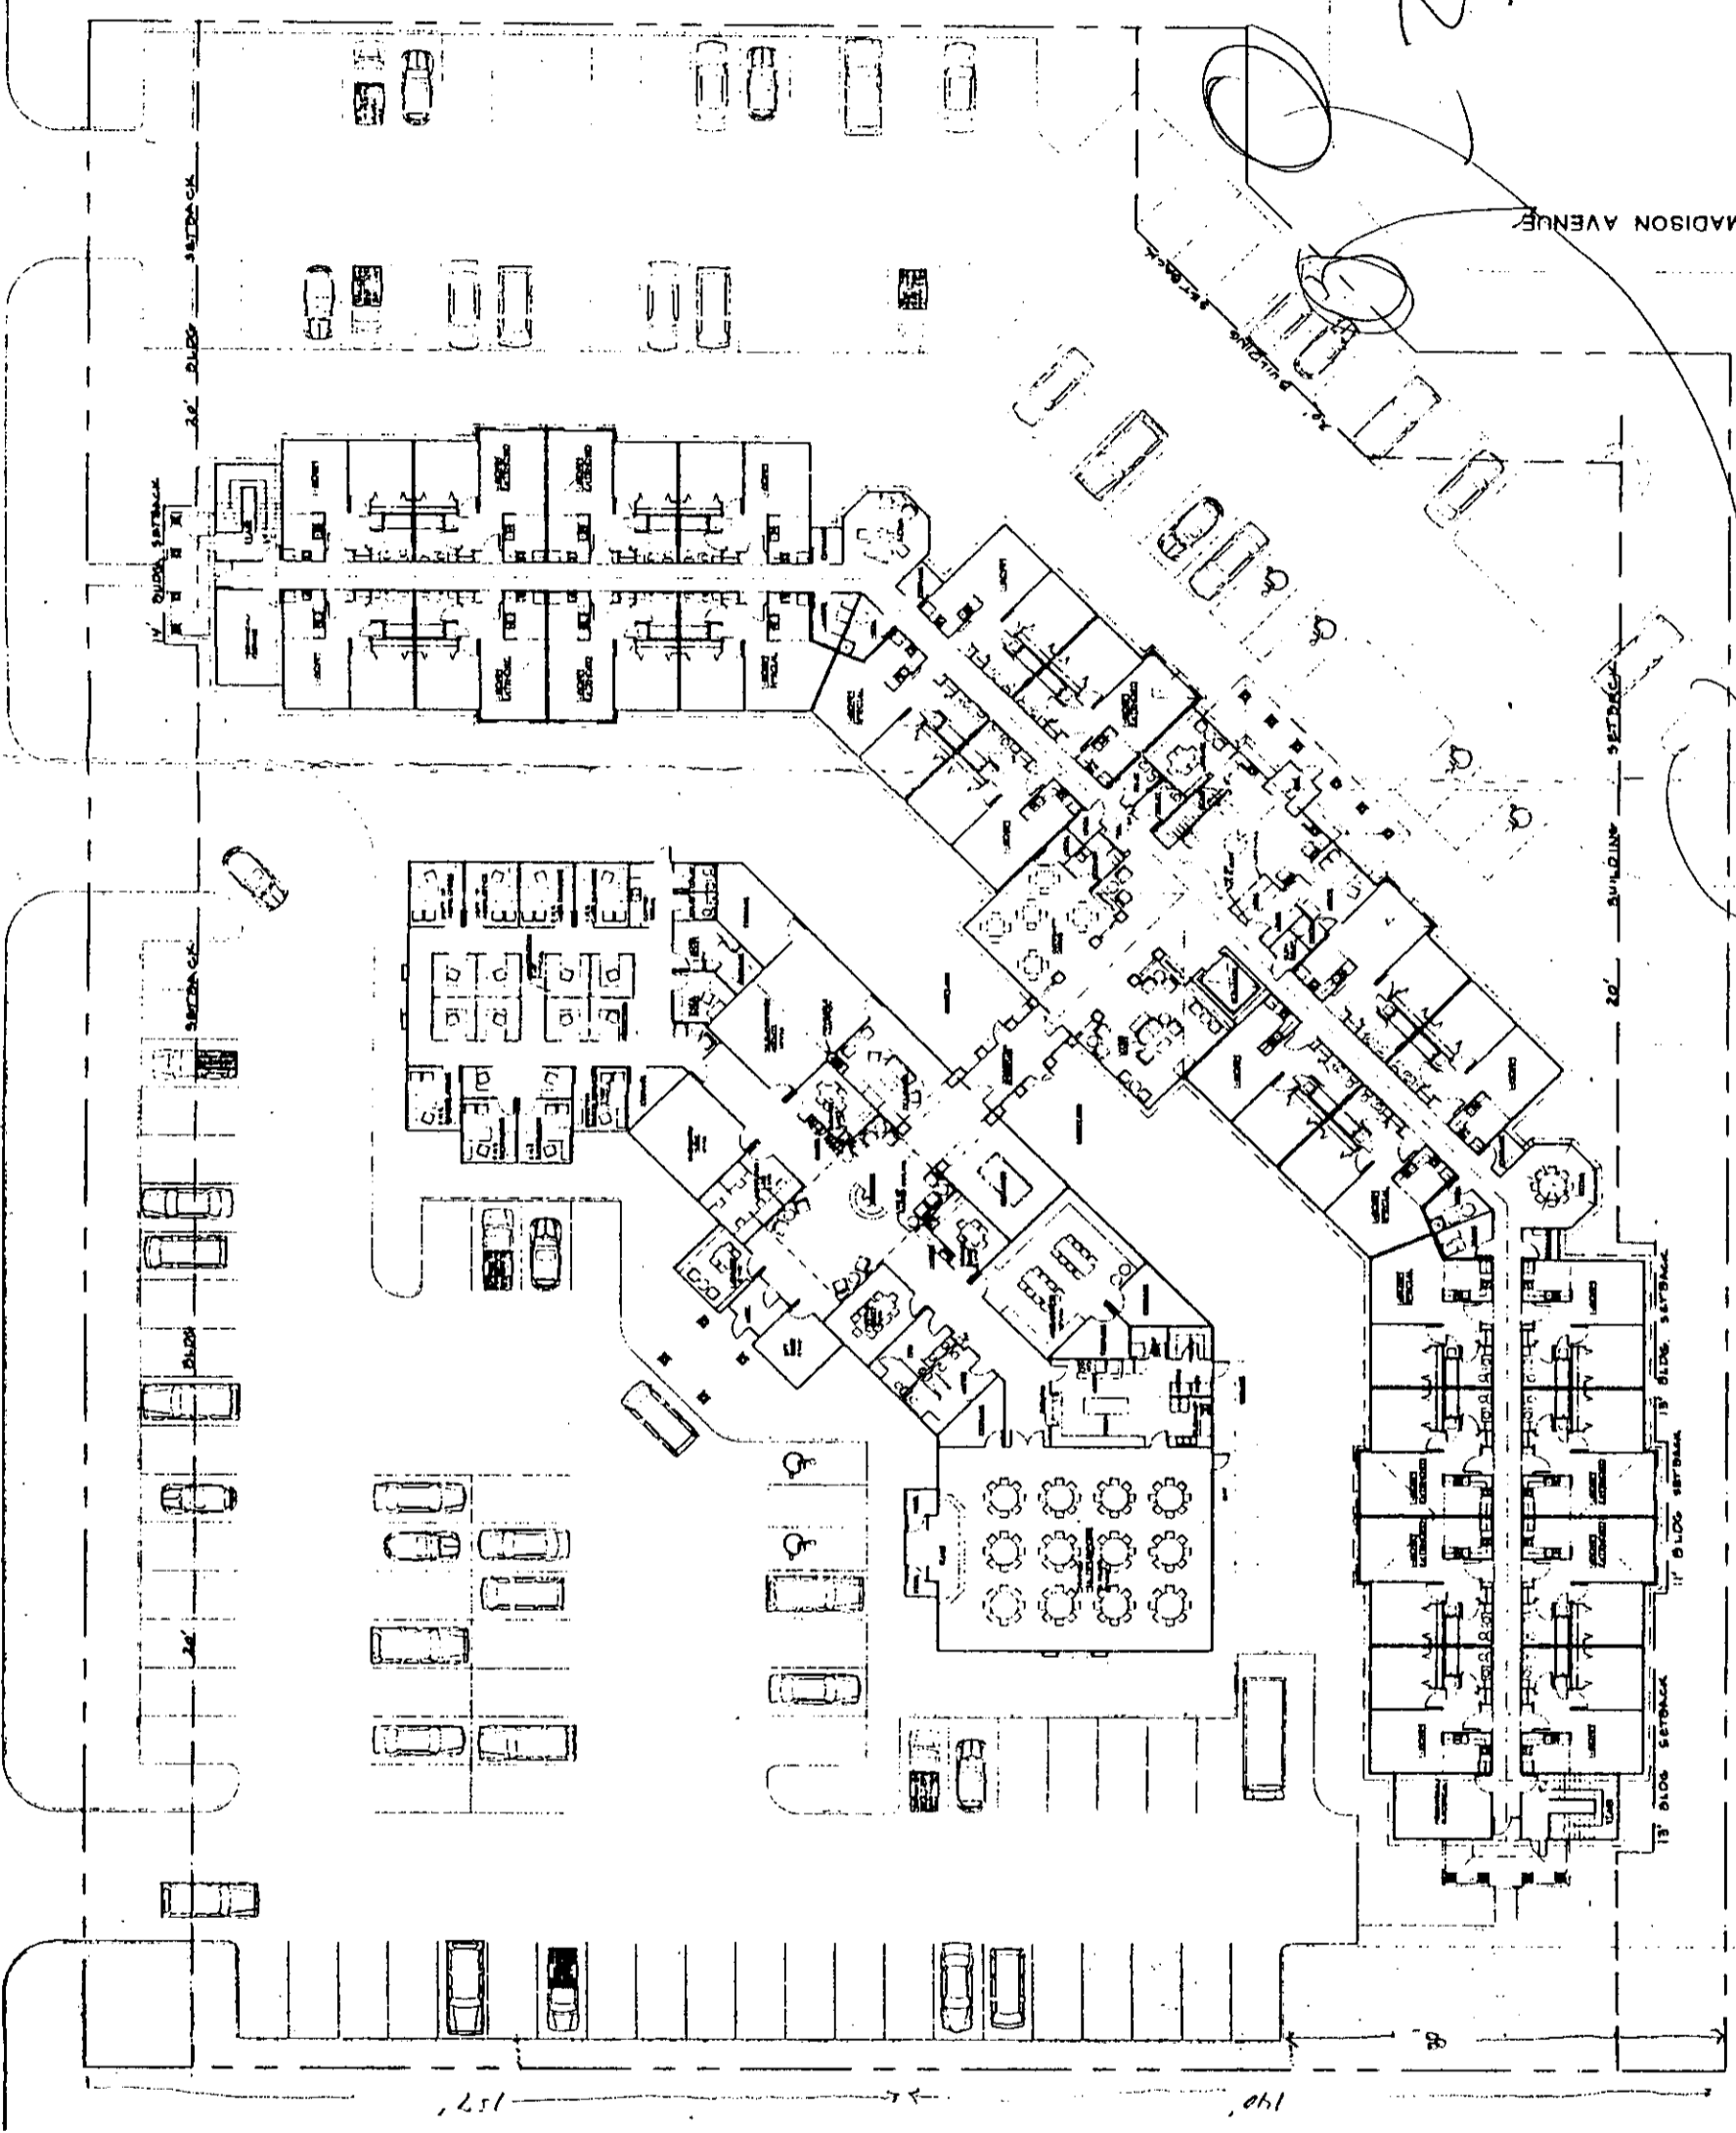

DATE DRAWN: 11/14/84
REVISIONS:
PRINTS ISSUED: 0-11-84

JEFFREHBIEL
ASSOCIATES
ARCHITECTS

MADISON MANOR
SENIOR ACTIVITY CENTER &
SENIOR RESIDENCES
21ST STREET NORTH, WICHITA, KANSAS

PROJECT NAME:
LOCATION:
MEET TIME:
SITE DEVELOPMENT:
FLOOR PLAN:

SHEET NUMBER:
1

DATE

*See main
? Corridor build -
porch's in these
at these locations*

21ST STREET NORTH

STADIUM DRIVE

FIRST FLOOR/SITE PLAN
SCALE: 1" = 16'-0"