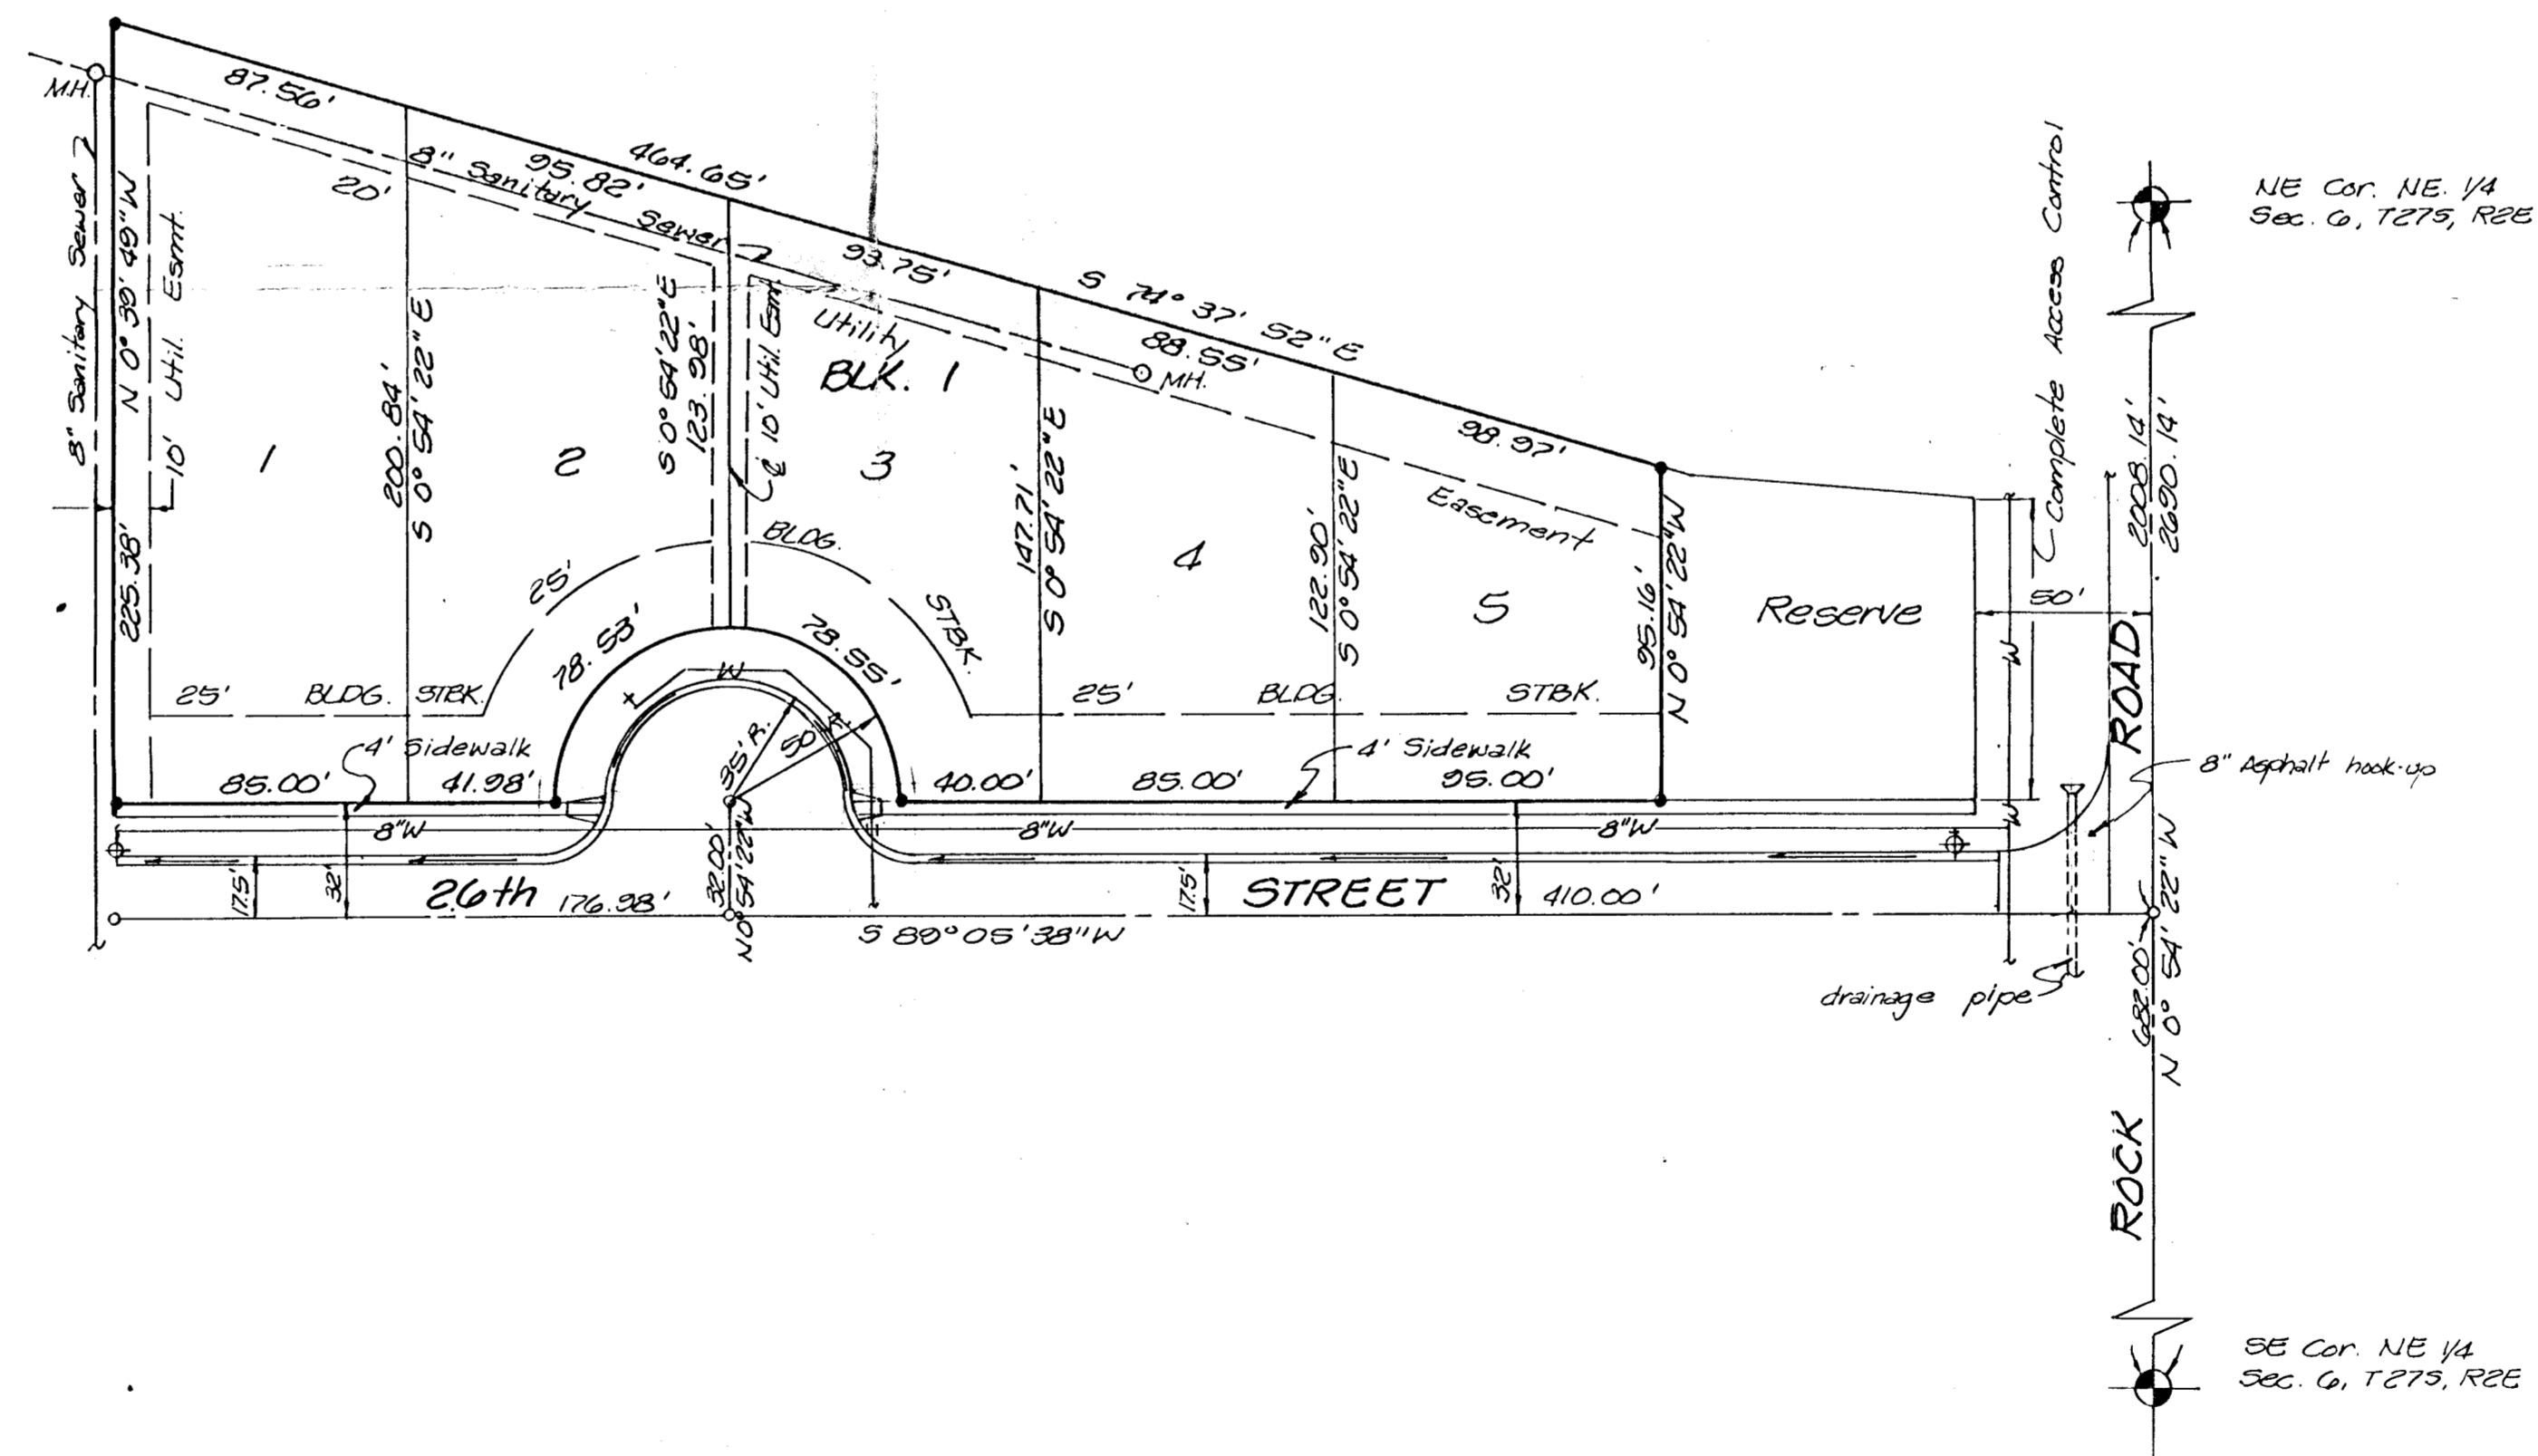

SKETCH PLAT OF WATERFORD NORTH SECOND ADDITION

Scale: 1"=50'

SKETCH PLAT
of
WATERFORD NORTH
SECOND ADDITION