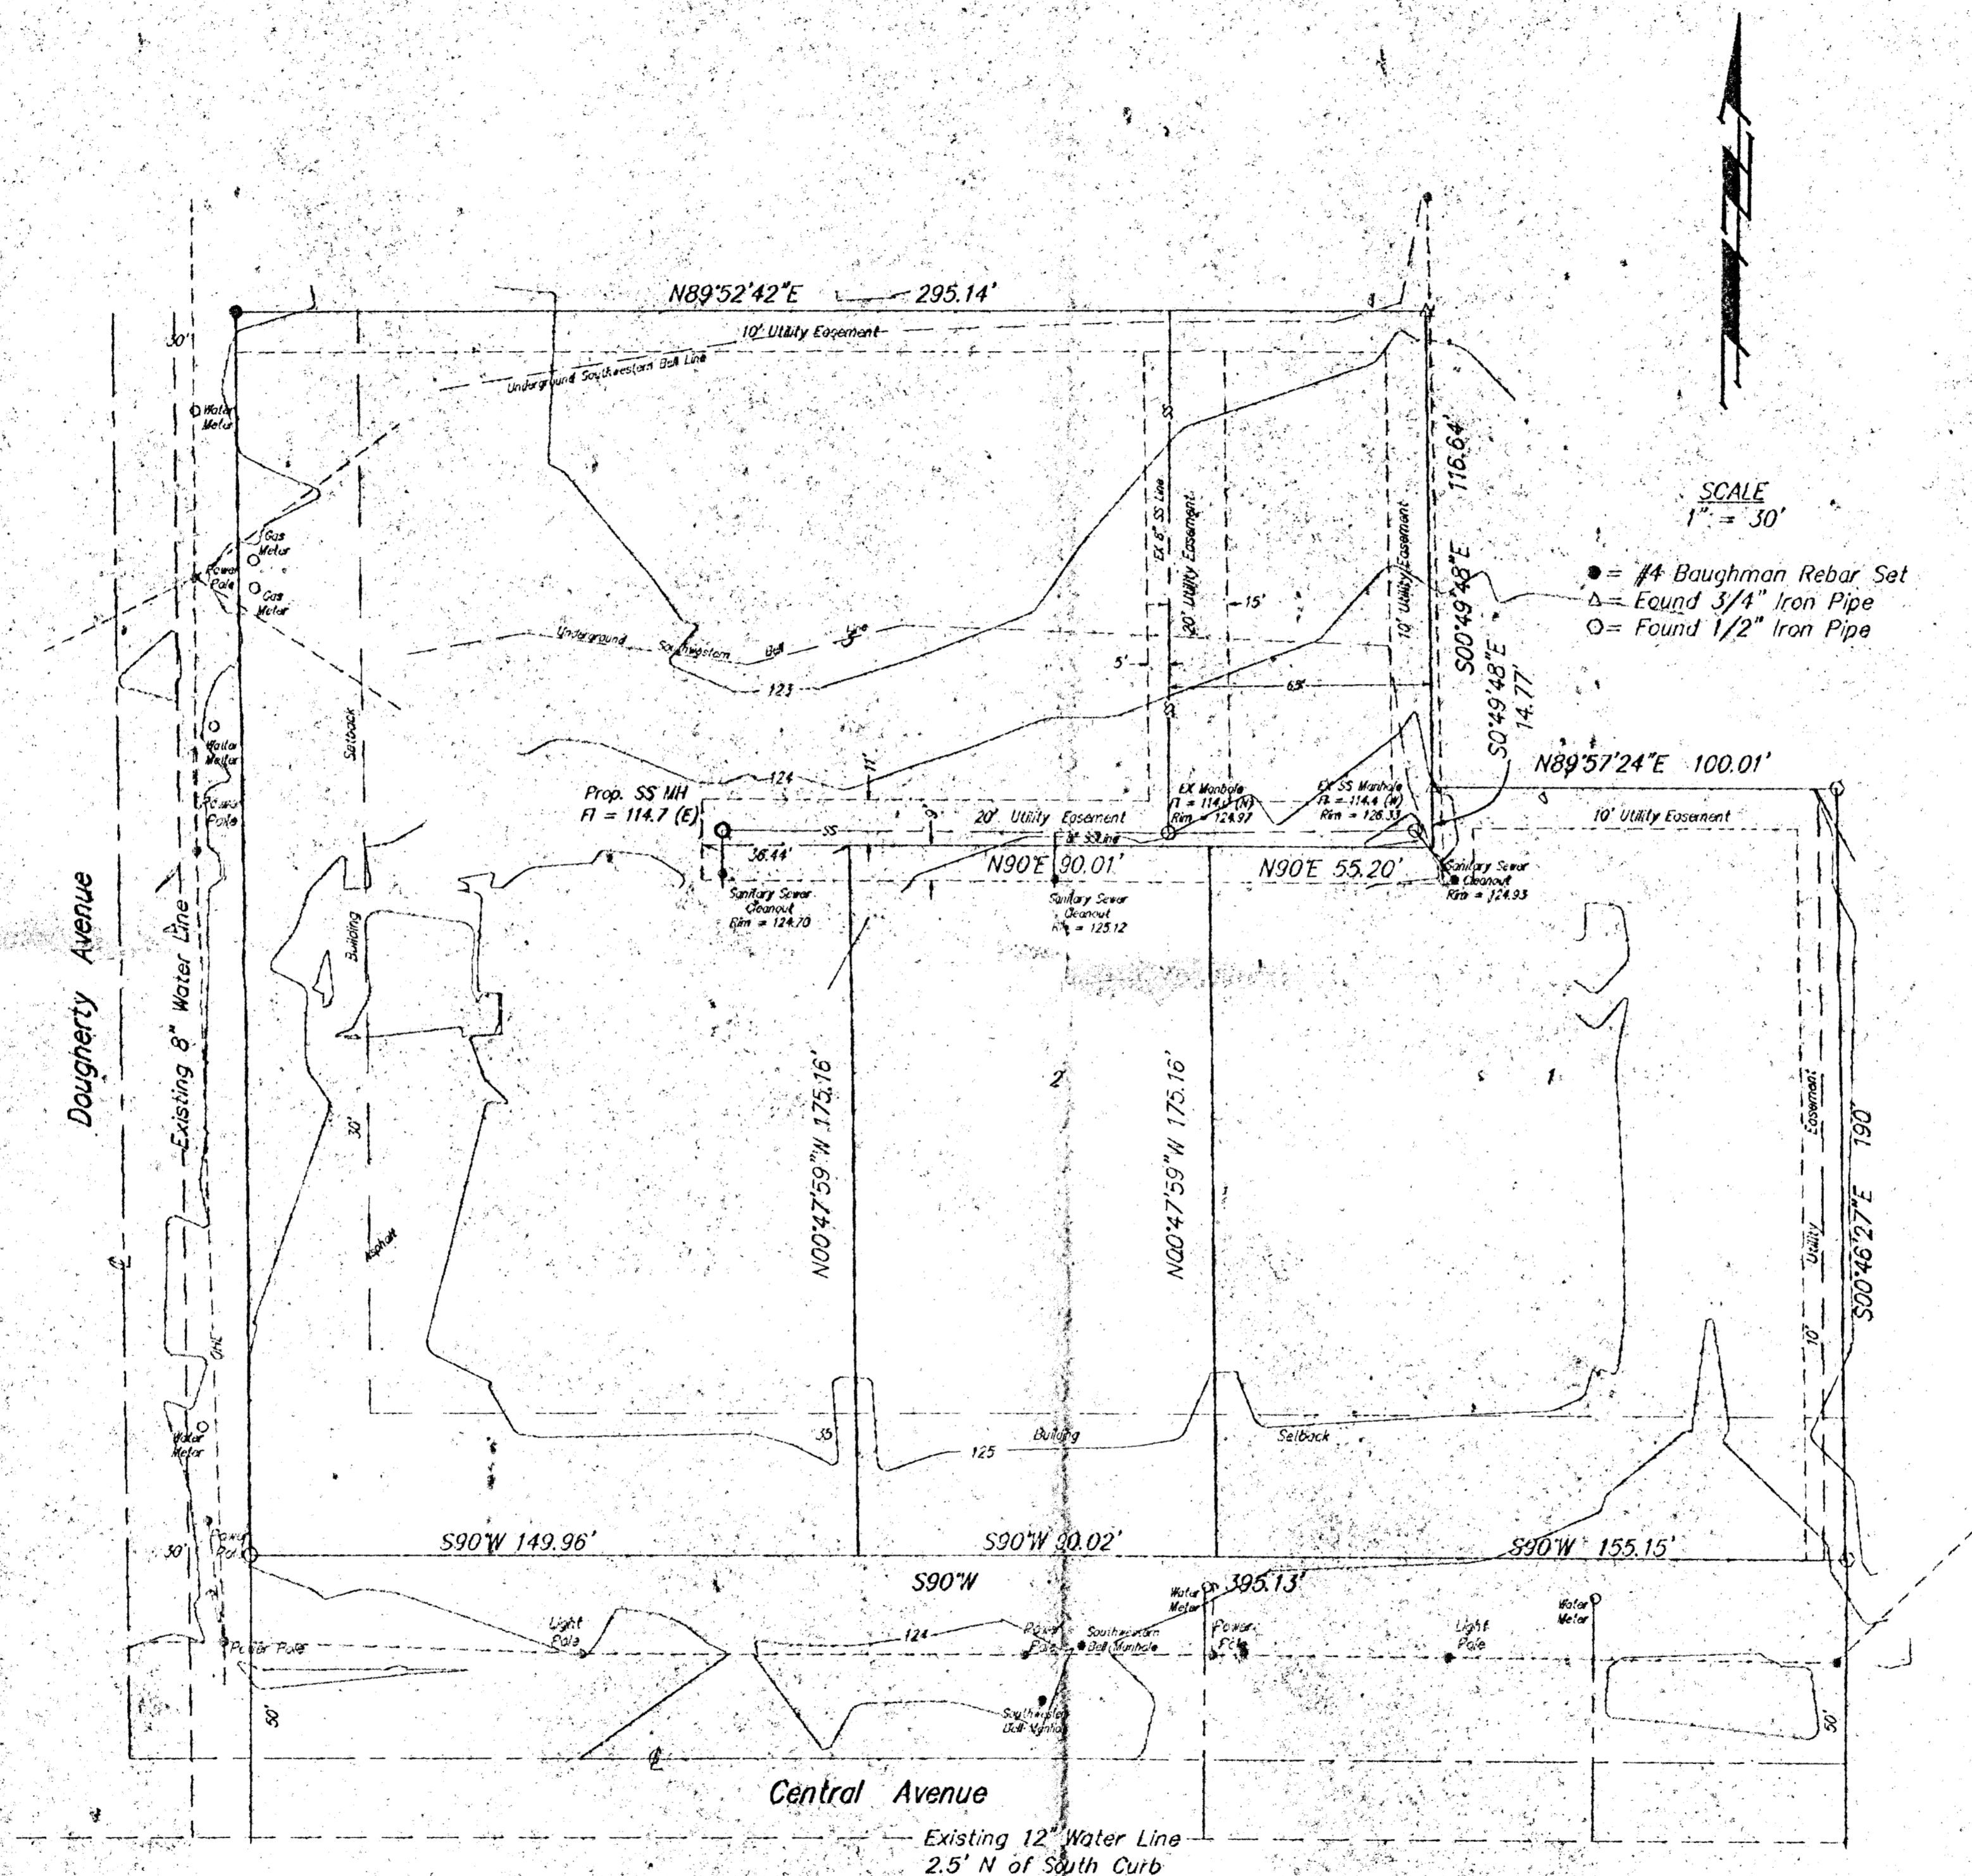

JACOB'S ADDITION

WICHITA, SEDGWICK COUNTY, KANSAS

UTILITY PLAN

LEGEND

- Prop. Sanitary Swr.
- - -○- - - Exist. Sanitary Swr.
- - - - - Existing Water Line