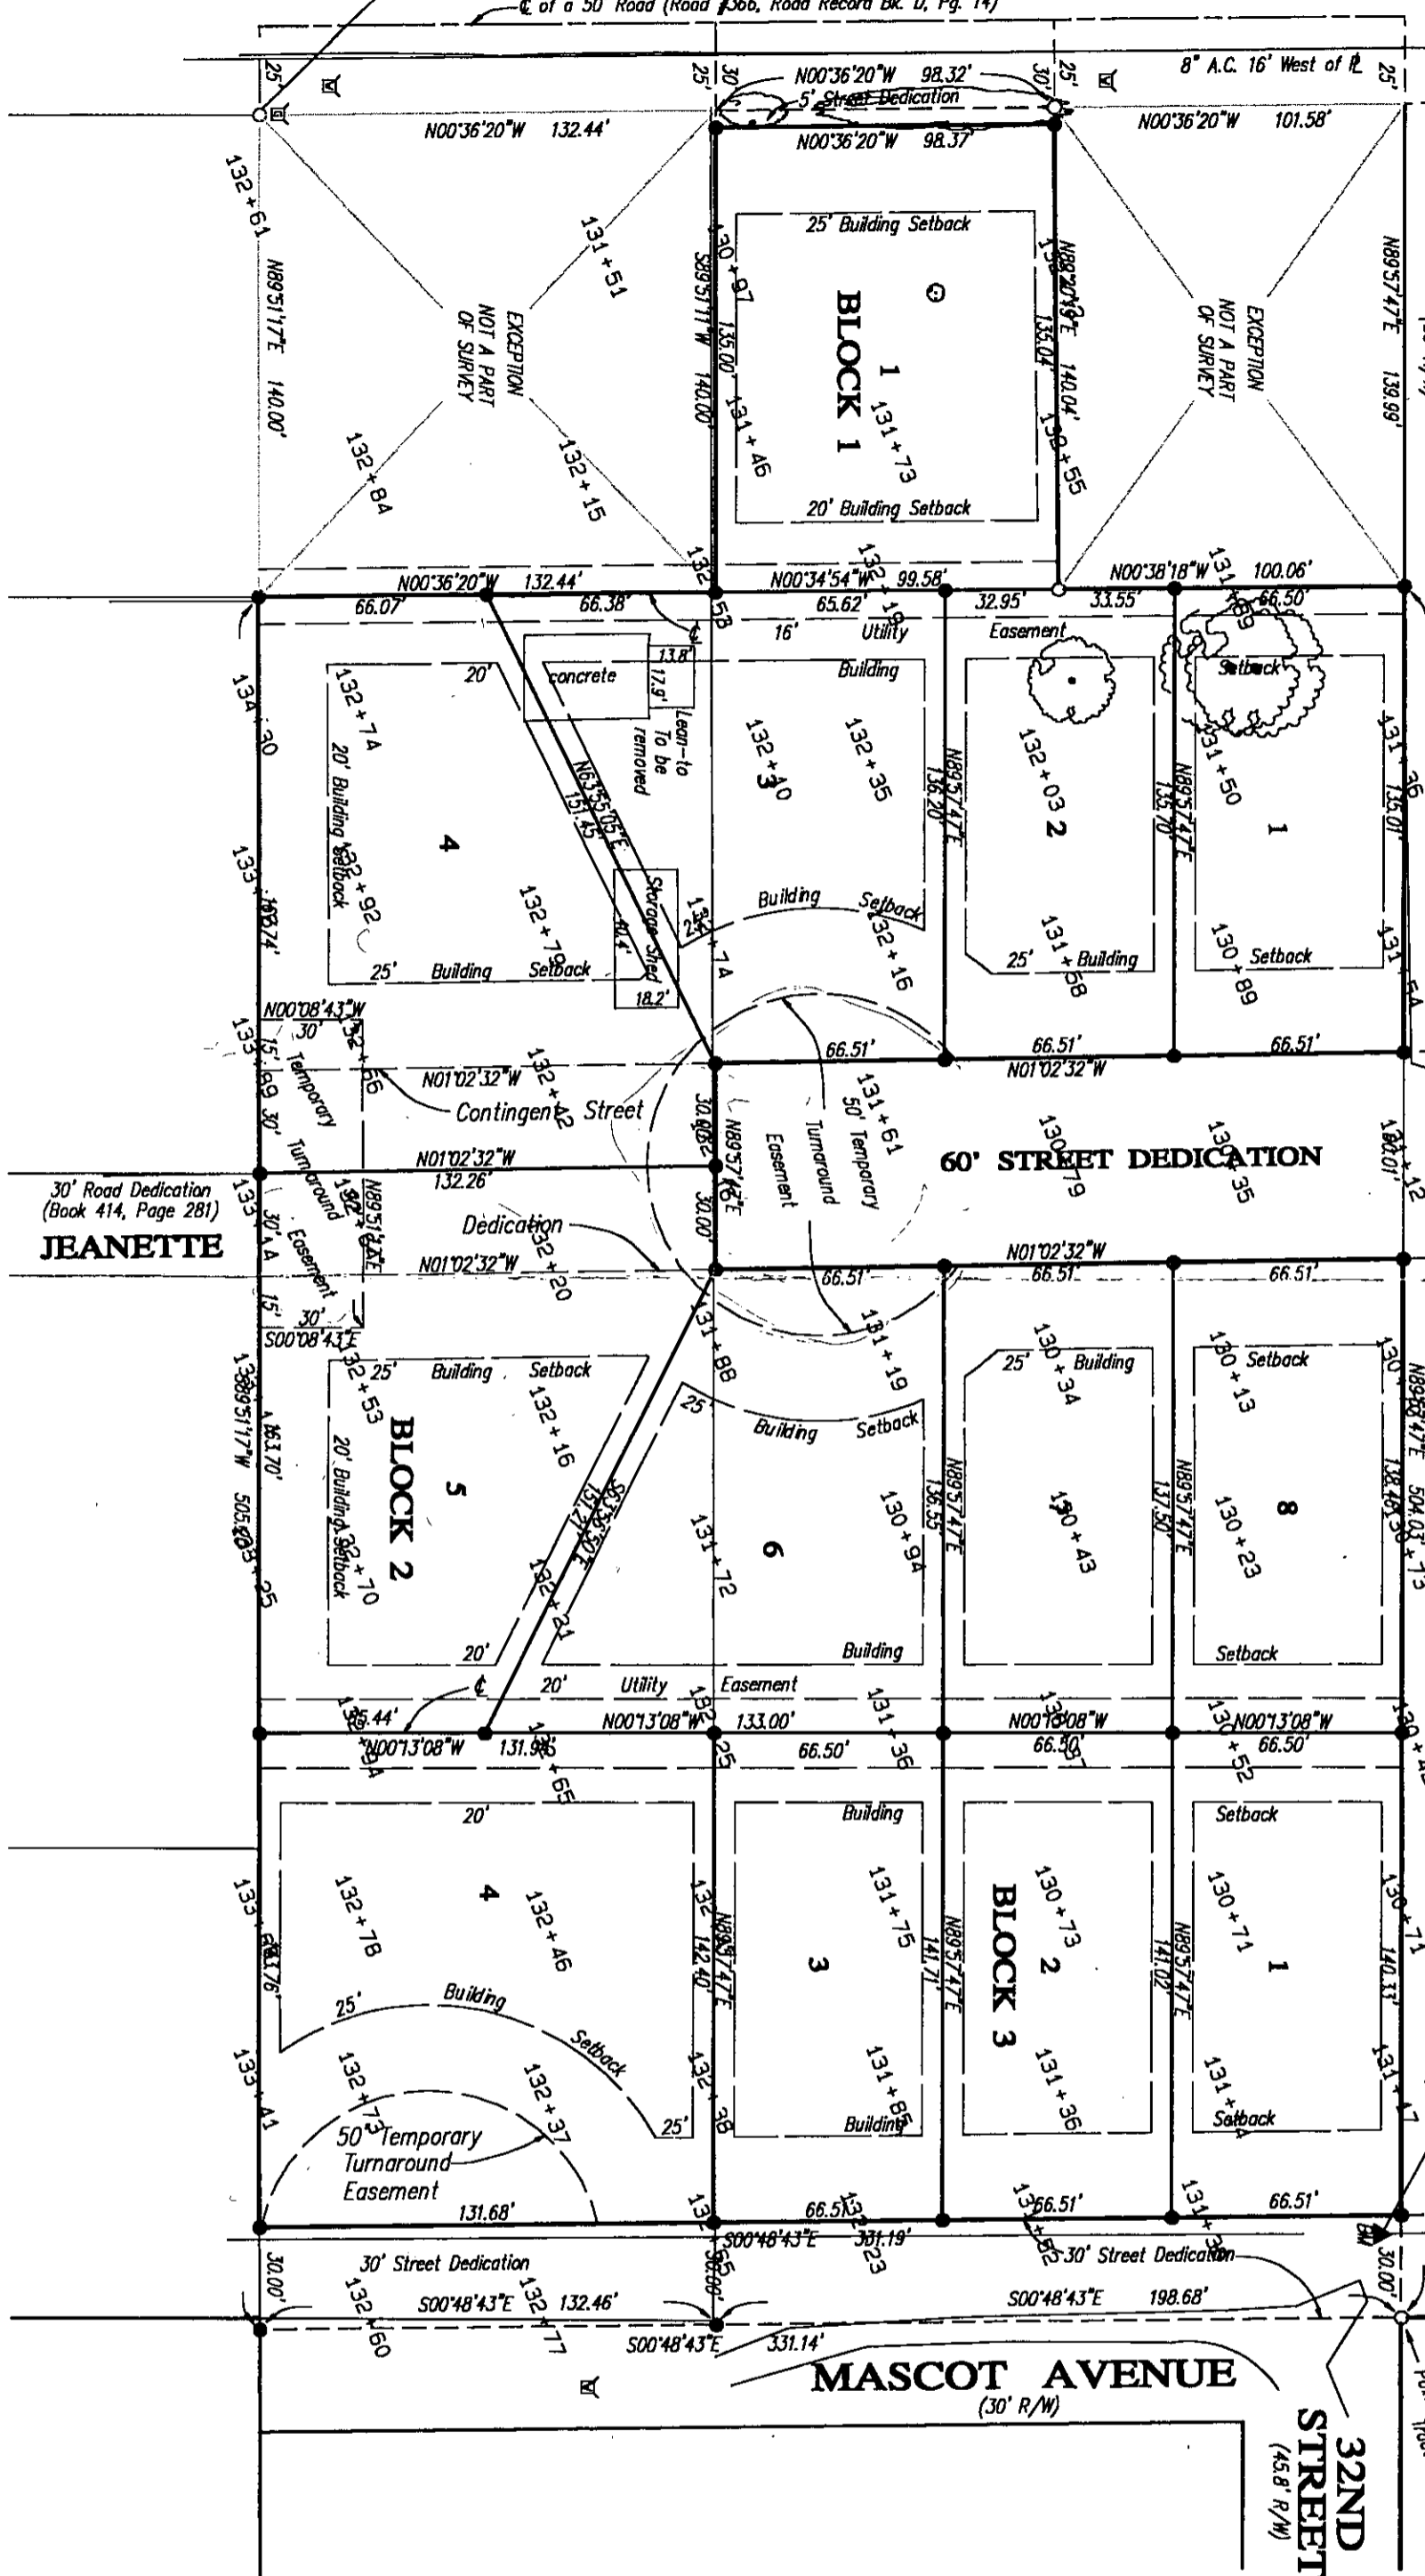

WOODLAND AVENUE

(55' R/W)

Center of a 50' Road (Road #366, Road Record Bk. D, Pg. 14)

VICINITY SKETCH TO ACCOMPANY FINAL PLAT OF "WOODLAND GLEN"

32ND STREET

(30' R/W)

(To be retained as easement)

4' 16" Easement

Lot 5, Block A, "Harrick Addition"

(NOT OPEN, TO BE VACATED)

4' 16" Easement

Lot 5, Block B, "Harrick Addition"

MASCOT AVENUE

(NOT OPEN)
(30' R/W)

MASCOT AVENUE

(30' R/W)

32ND STREET

(45' R/W)

Point-of-Beginning
Tract 1

EXCEPTION
NOT A PART
OF SURVEY

EXCEPTION
NOT A PART
OF SURVEY

EXCEPTION
NOT A PART
OF SURVEY

EXCEPTION
NOT A PART
OF SURVEY

EXCEPTION
NOT A PART
OF SURVEY