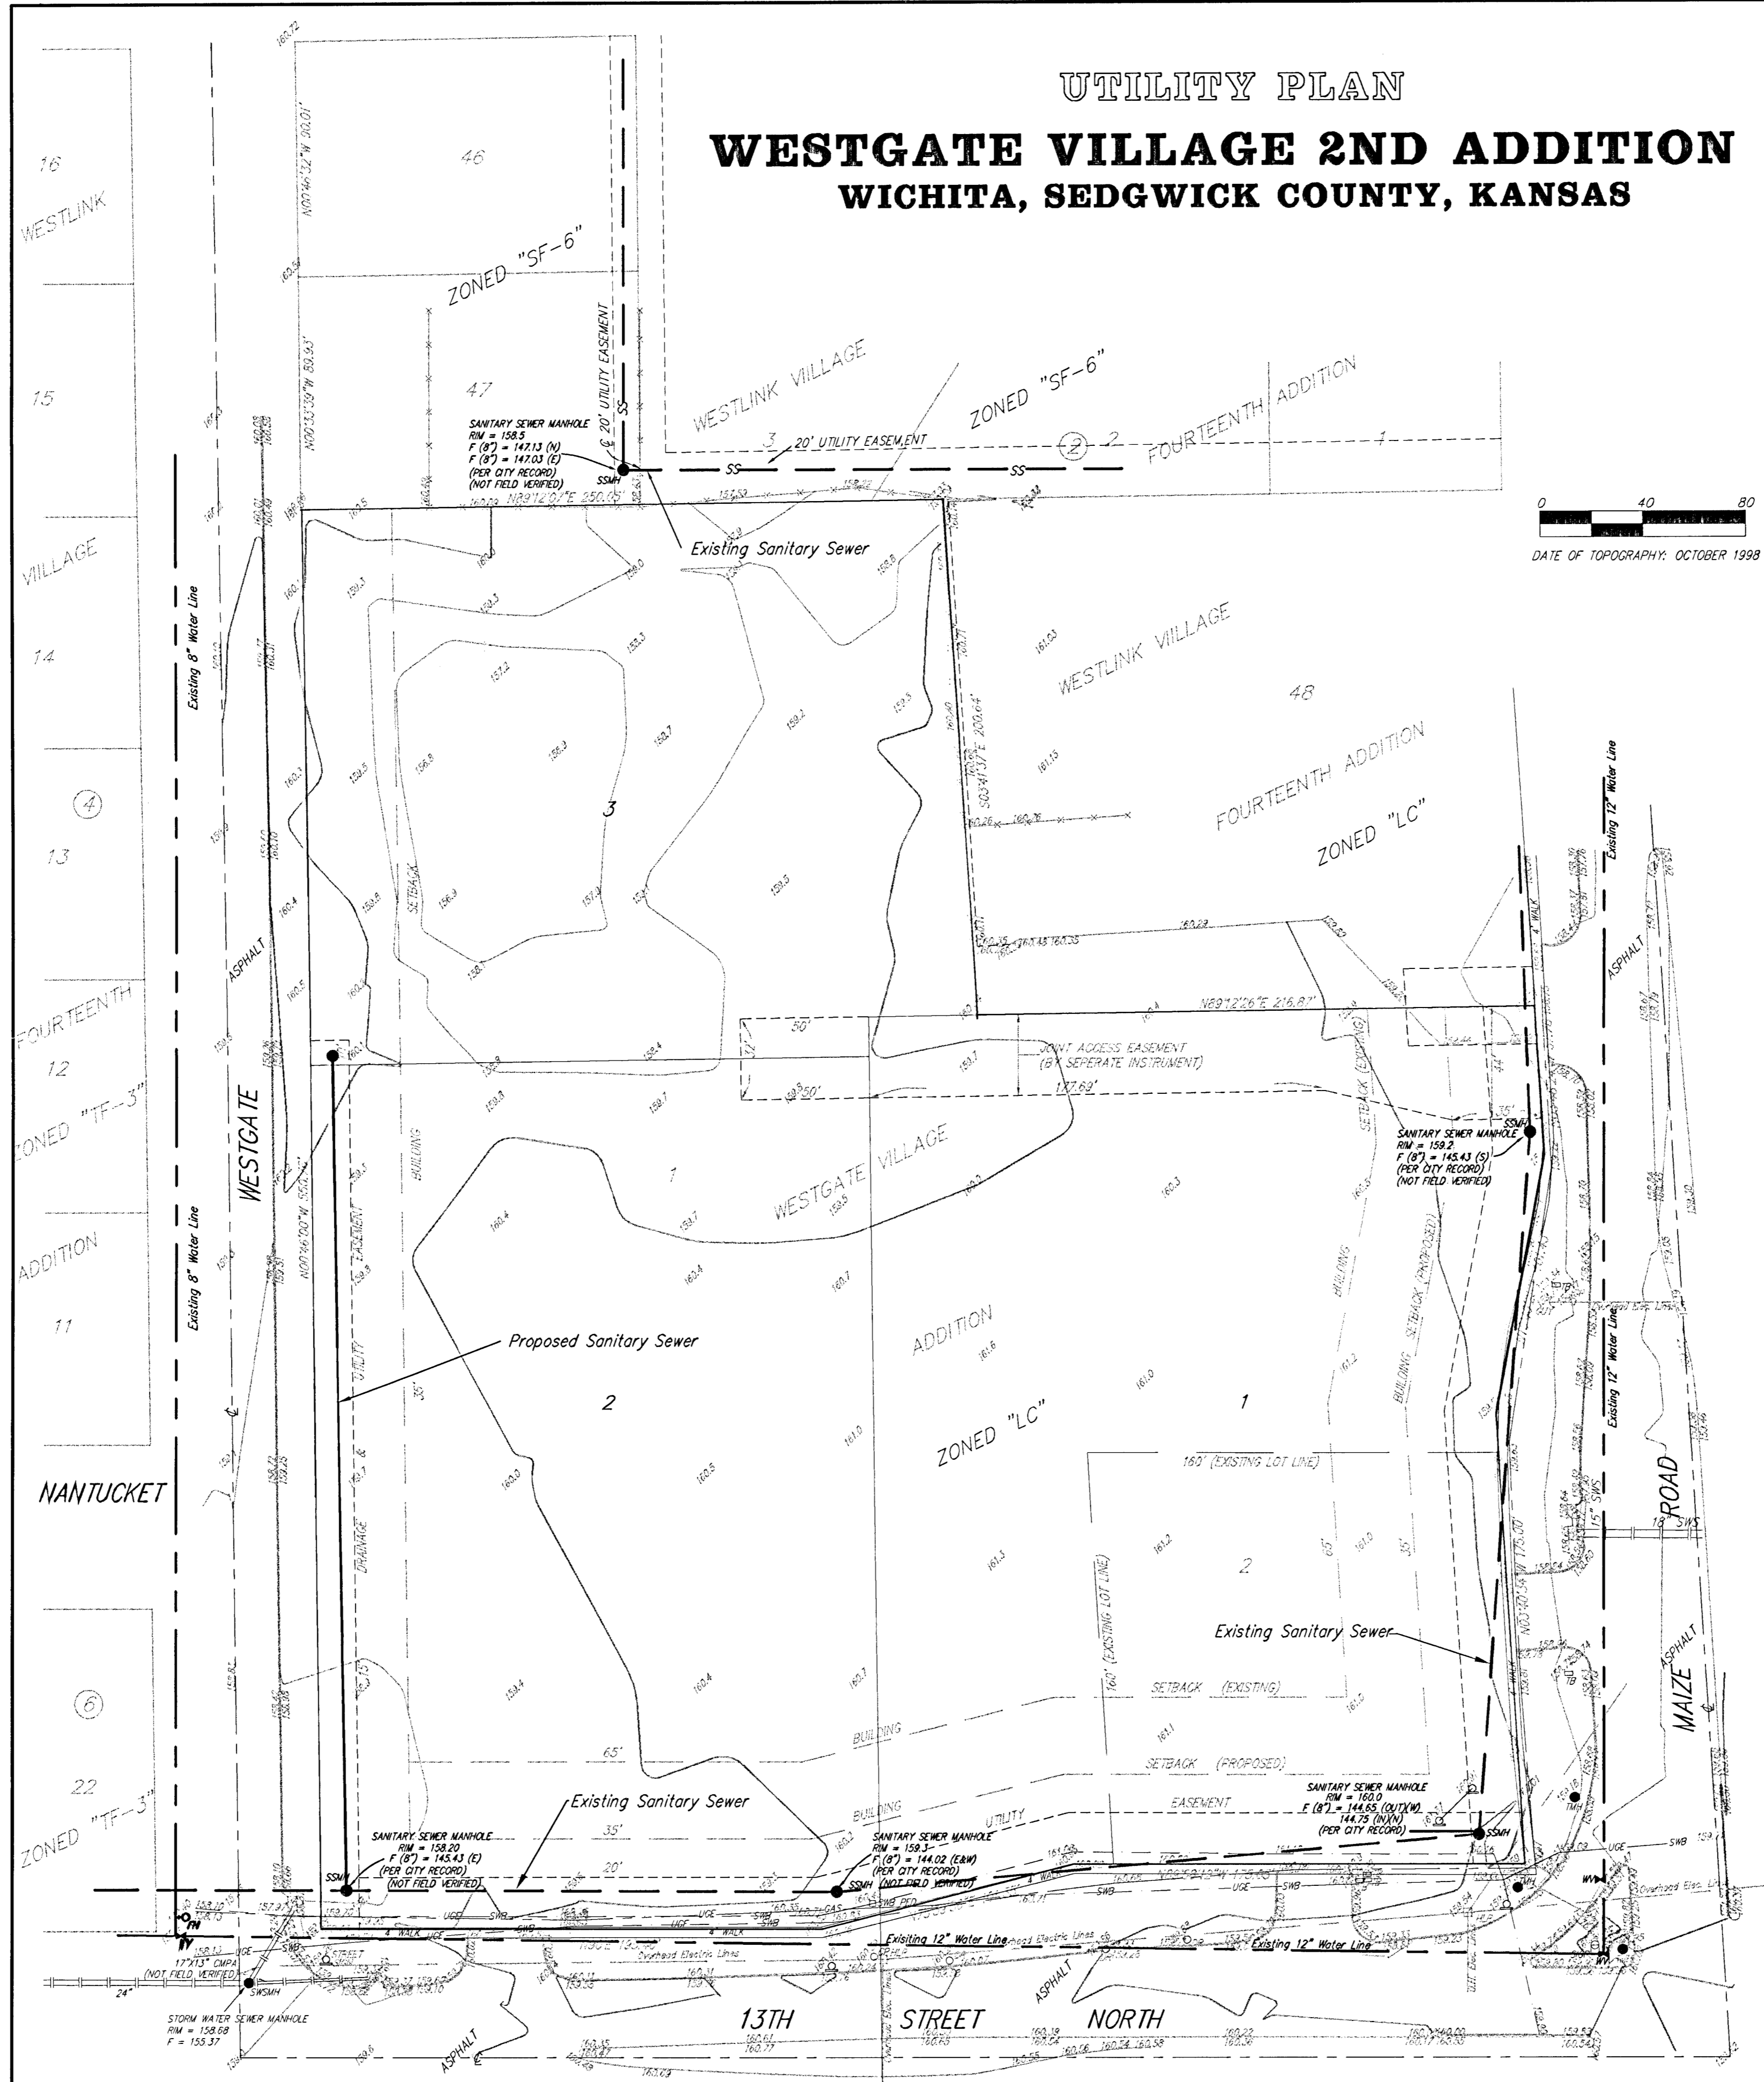

## WESTGATE VILLAGE 2ND ADDITION

### WICHITA, SEDGWICK COUNTY, KANSAS

4 JULY 1999