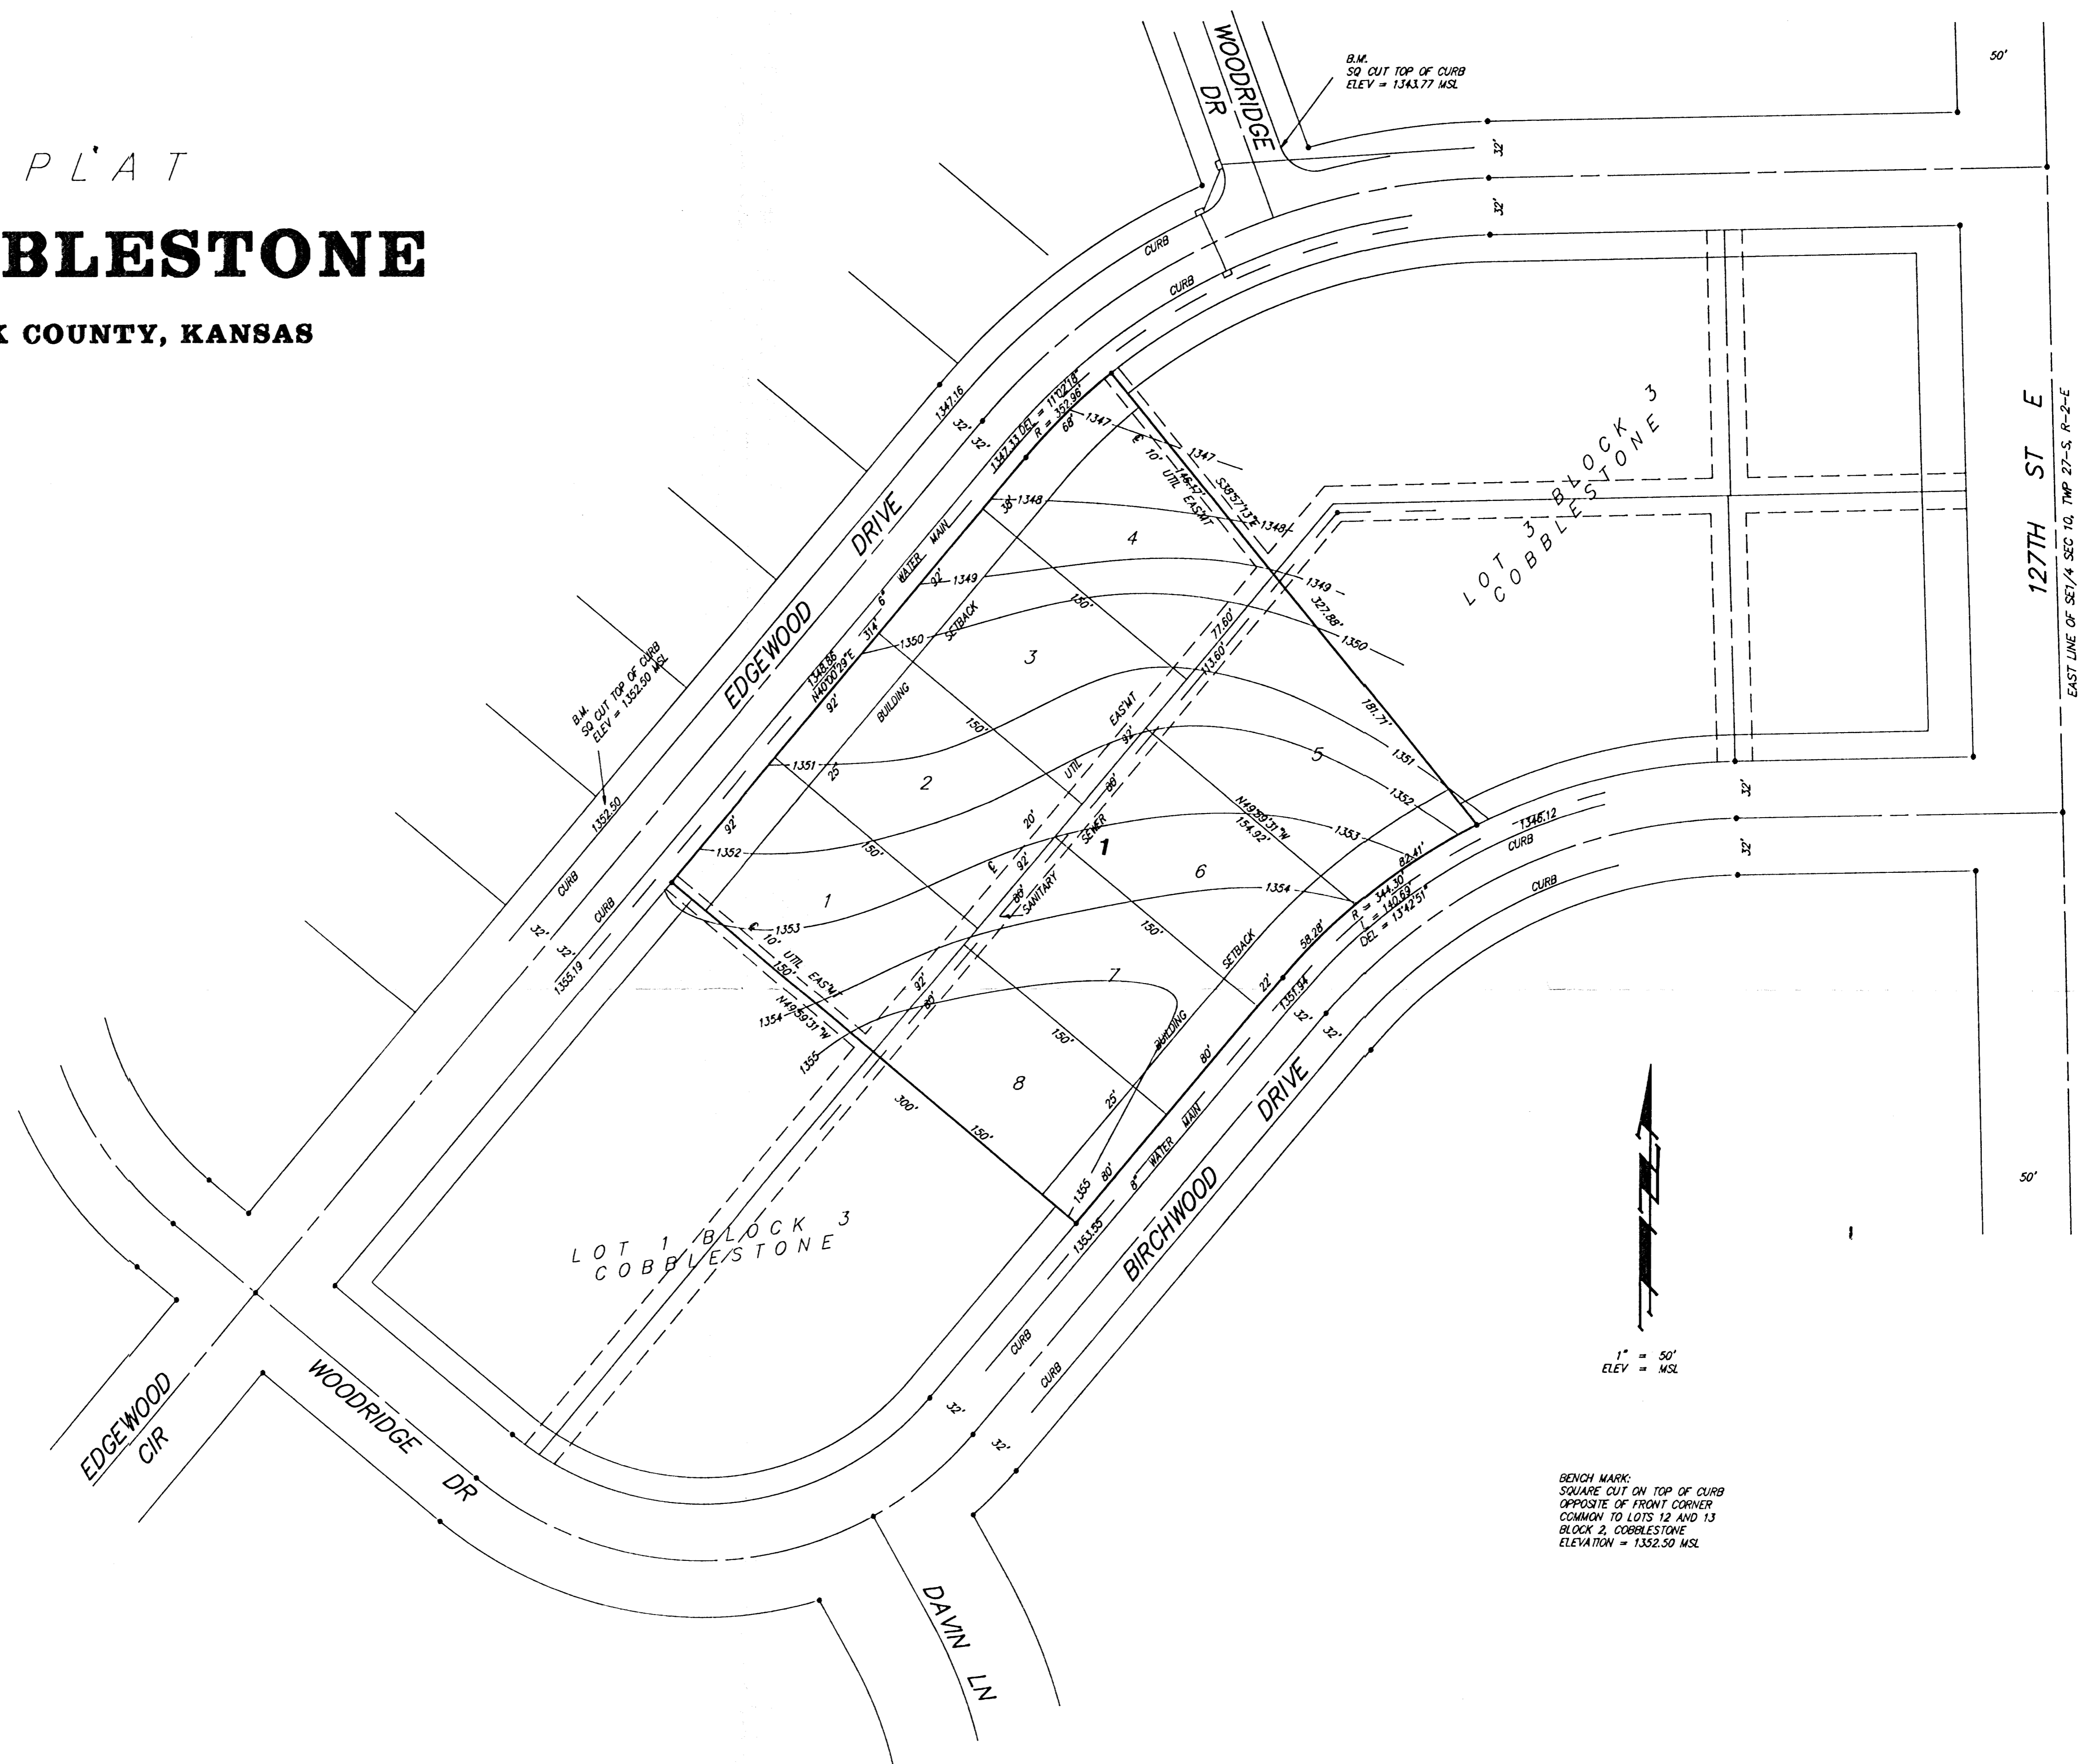

SKETCH PLAT  
**MILLER'S COBBLESTONE**

AN ADDITION TO SEDGWICK COUNTY, KANSAS

LOT 2, BLOCK 3, COBBLESTONE, AN ADDITION  
 TO SEDGWICK COUNTY, KANSAS.

EUGENE MILLER  
 ANNA MARIE MILLER  
 749 PHILLIPS  
 ANDOVER, KS 67002  
 733-0117

BENCH MARK:  
 SQUARE CUT ON TOP OF CURB  
 OPPOSITE OF FRONT CORNER  
 COMMON TO LOTS 12 AND 13  
 BLOCK 2, COBBLESTONE  
 ELEVATION = 1352.50 MSL

VICINITY PLAT