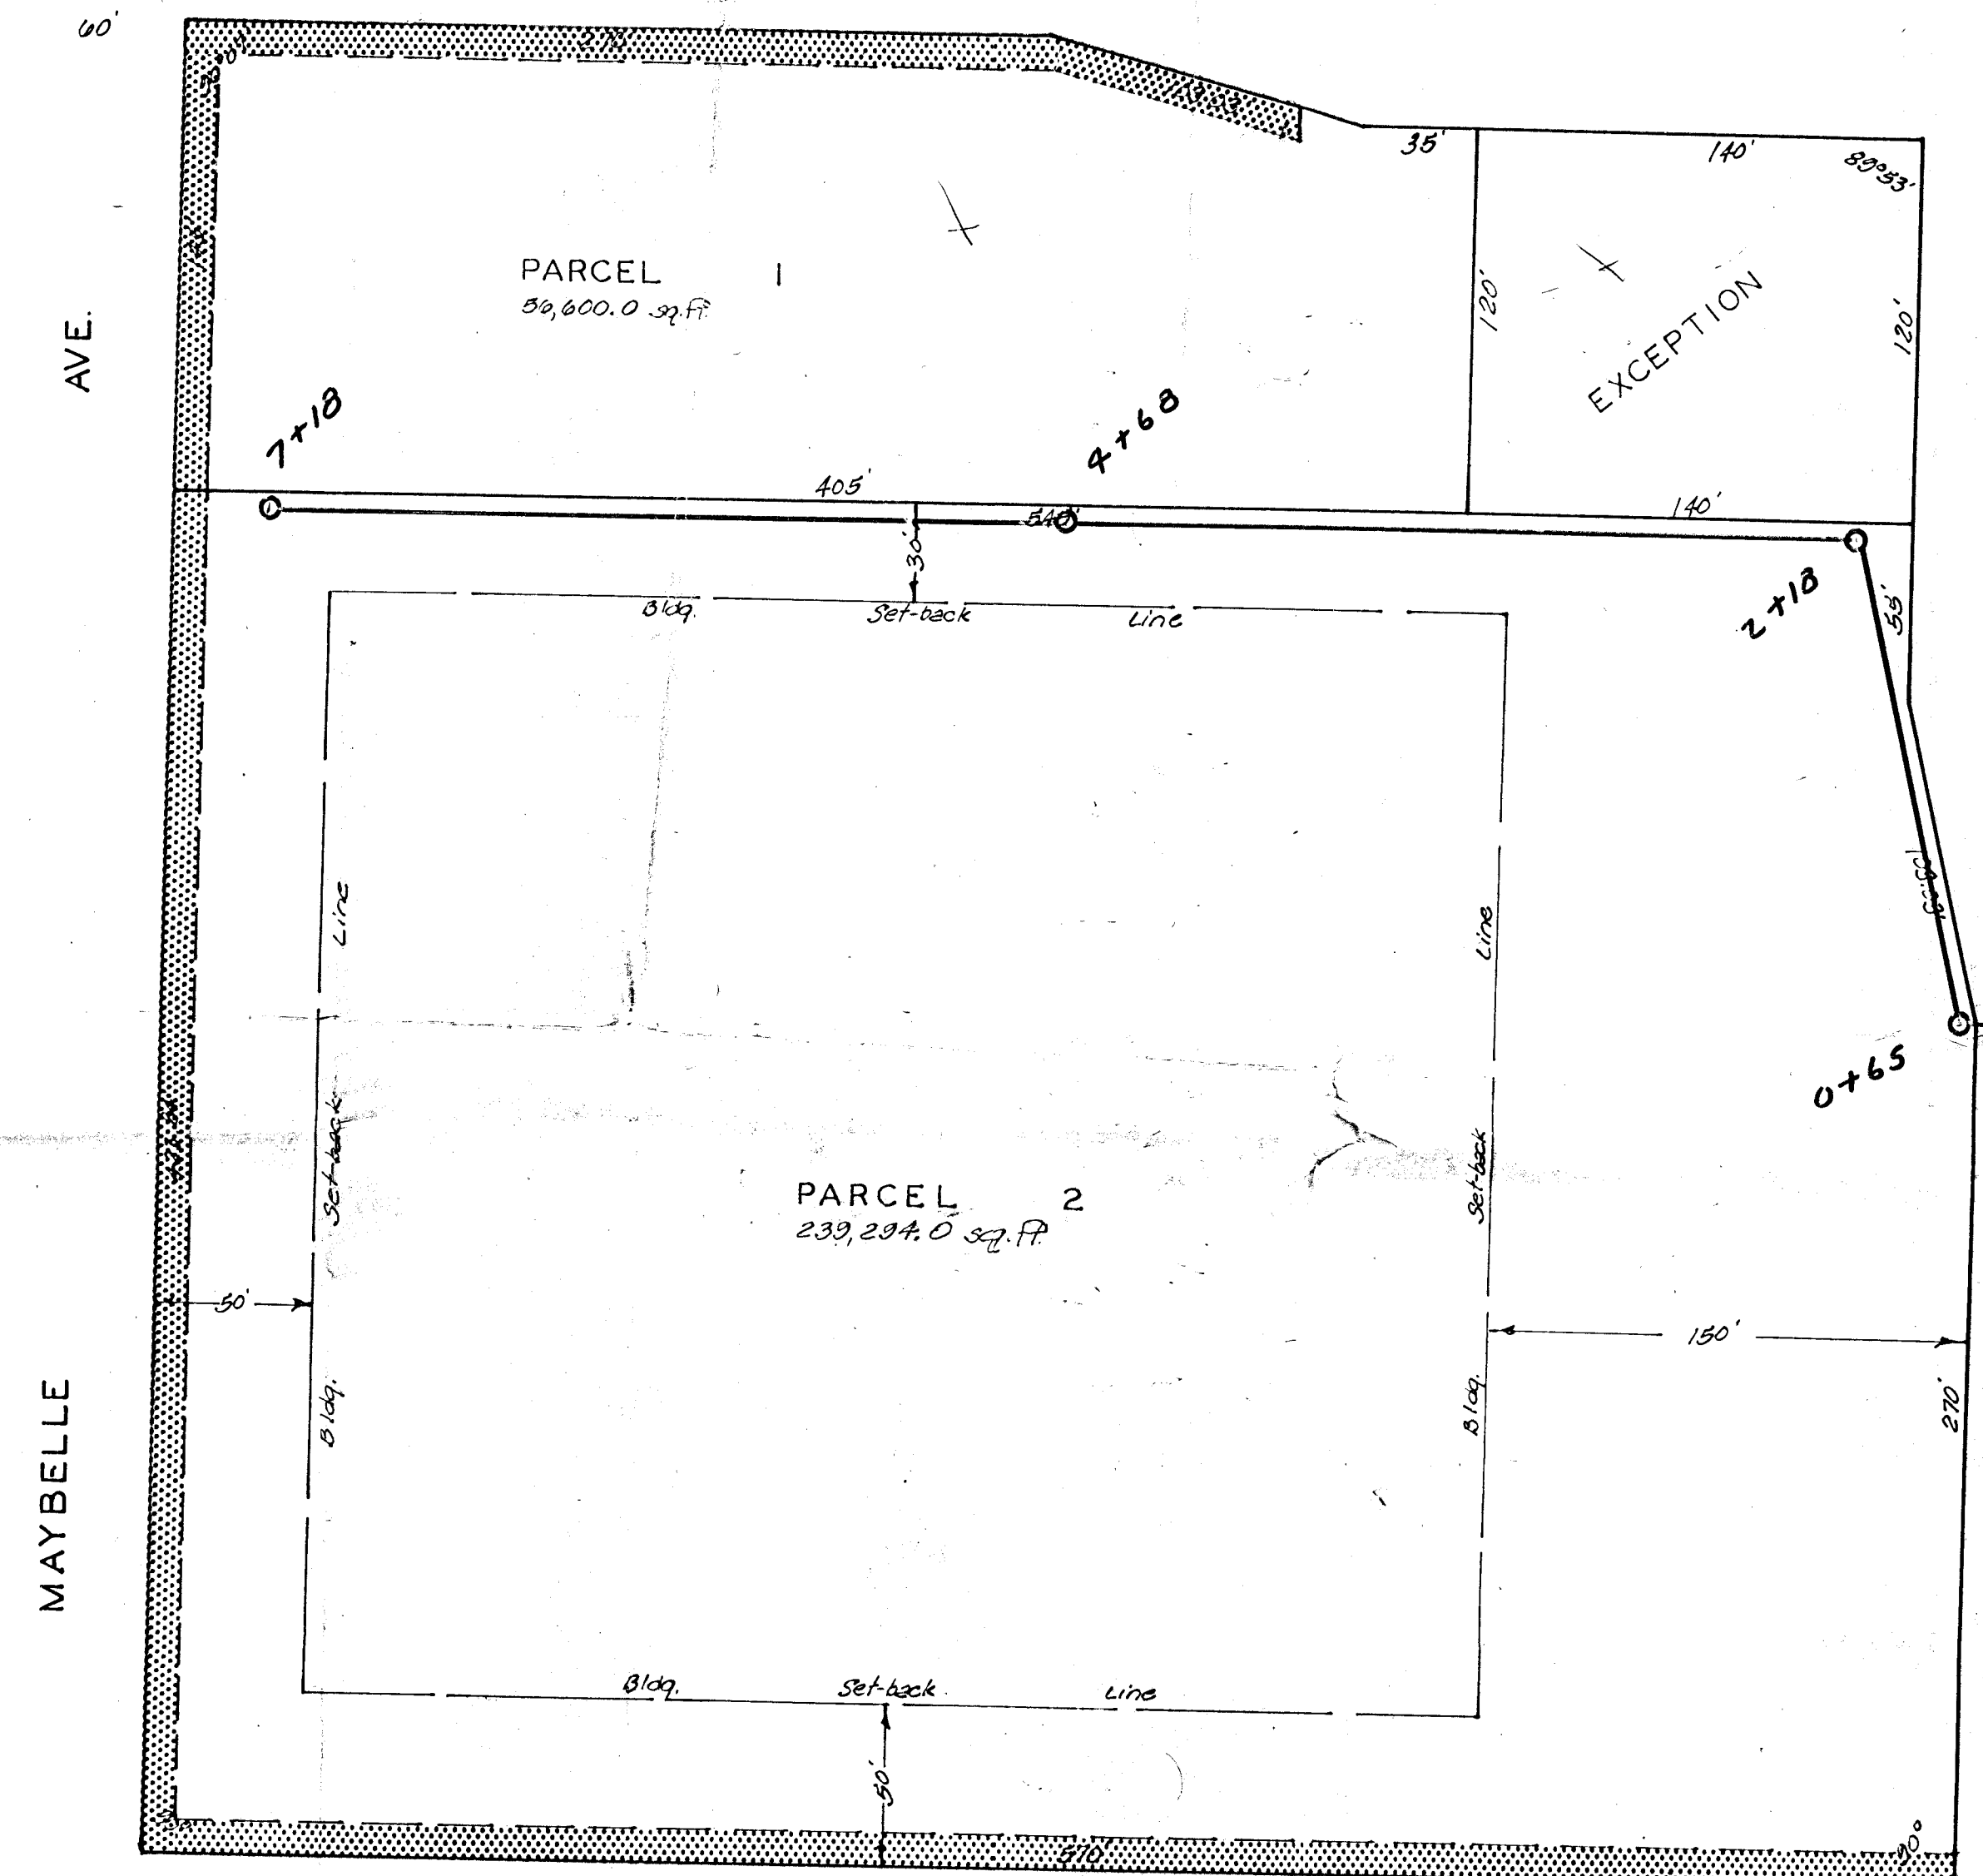

PARK LOT 1 ACRES

95X50 RUGS
30' Drive
4' Walk on E. & L. RUGS

N.E. COR. NE 1/4 SEC. 29-215-121

ADDITION

MAYBELLE AVE.

ROAD

TYLER

BLA H A N

DEVONSHIRE ADD.

UNIVERSITY AVE.

FLOYD LOT, BLOCK 1, BAILEY #TH ADD.

C A L L A H A N block a ADDITION