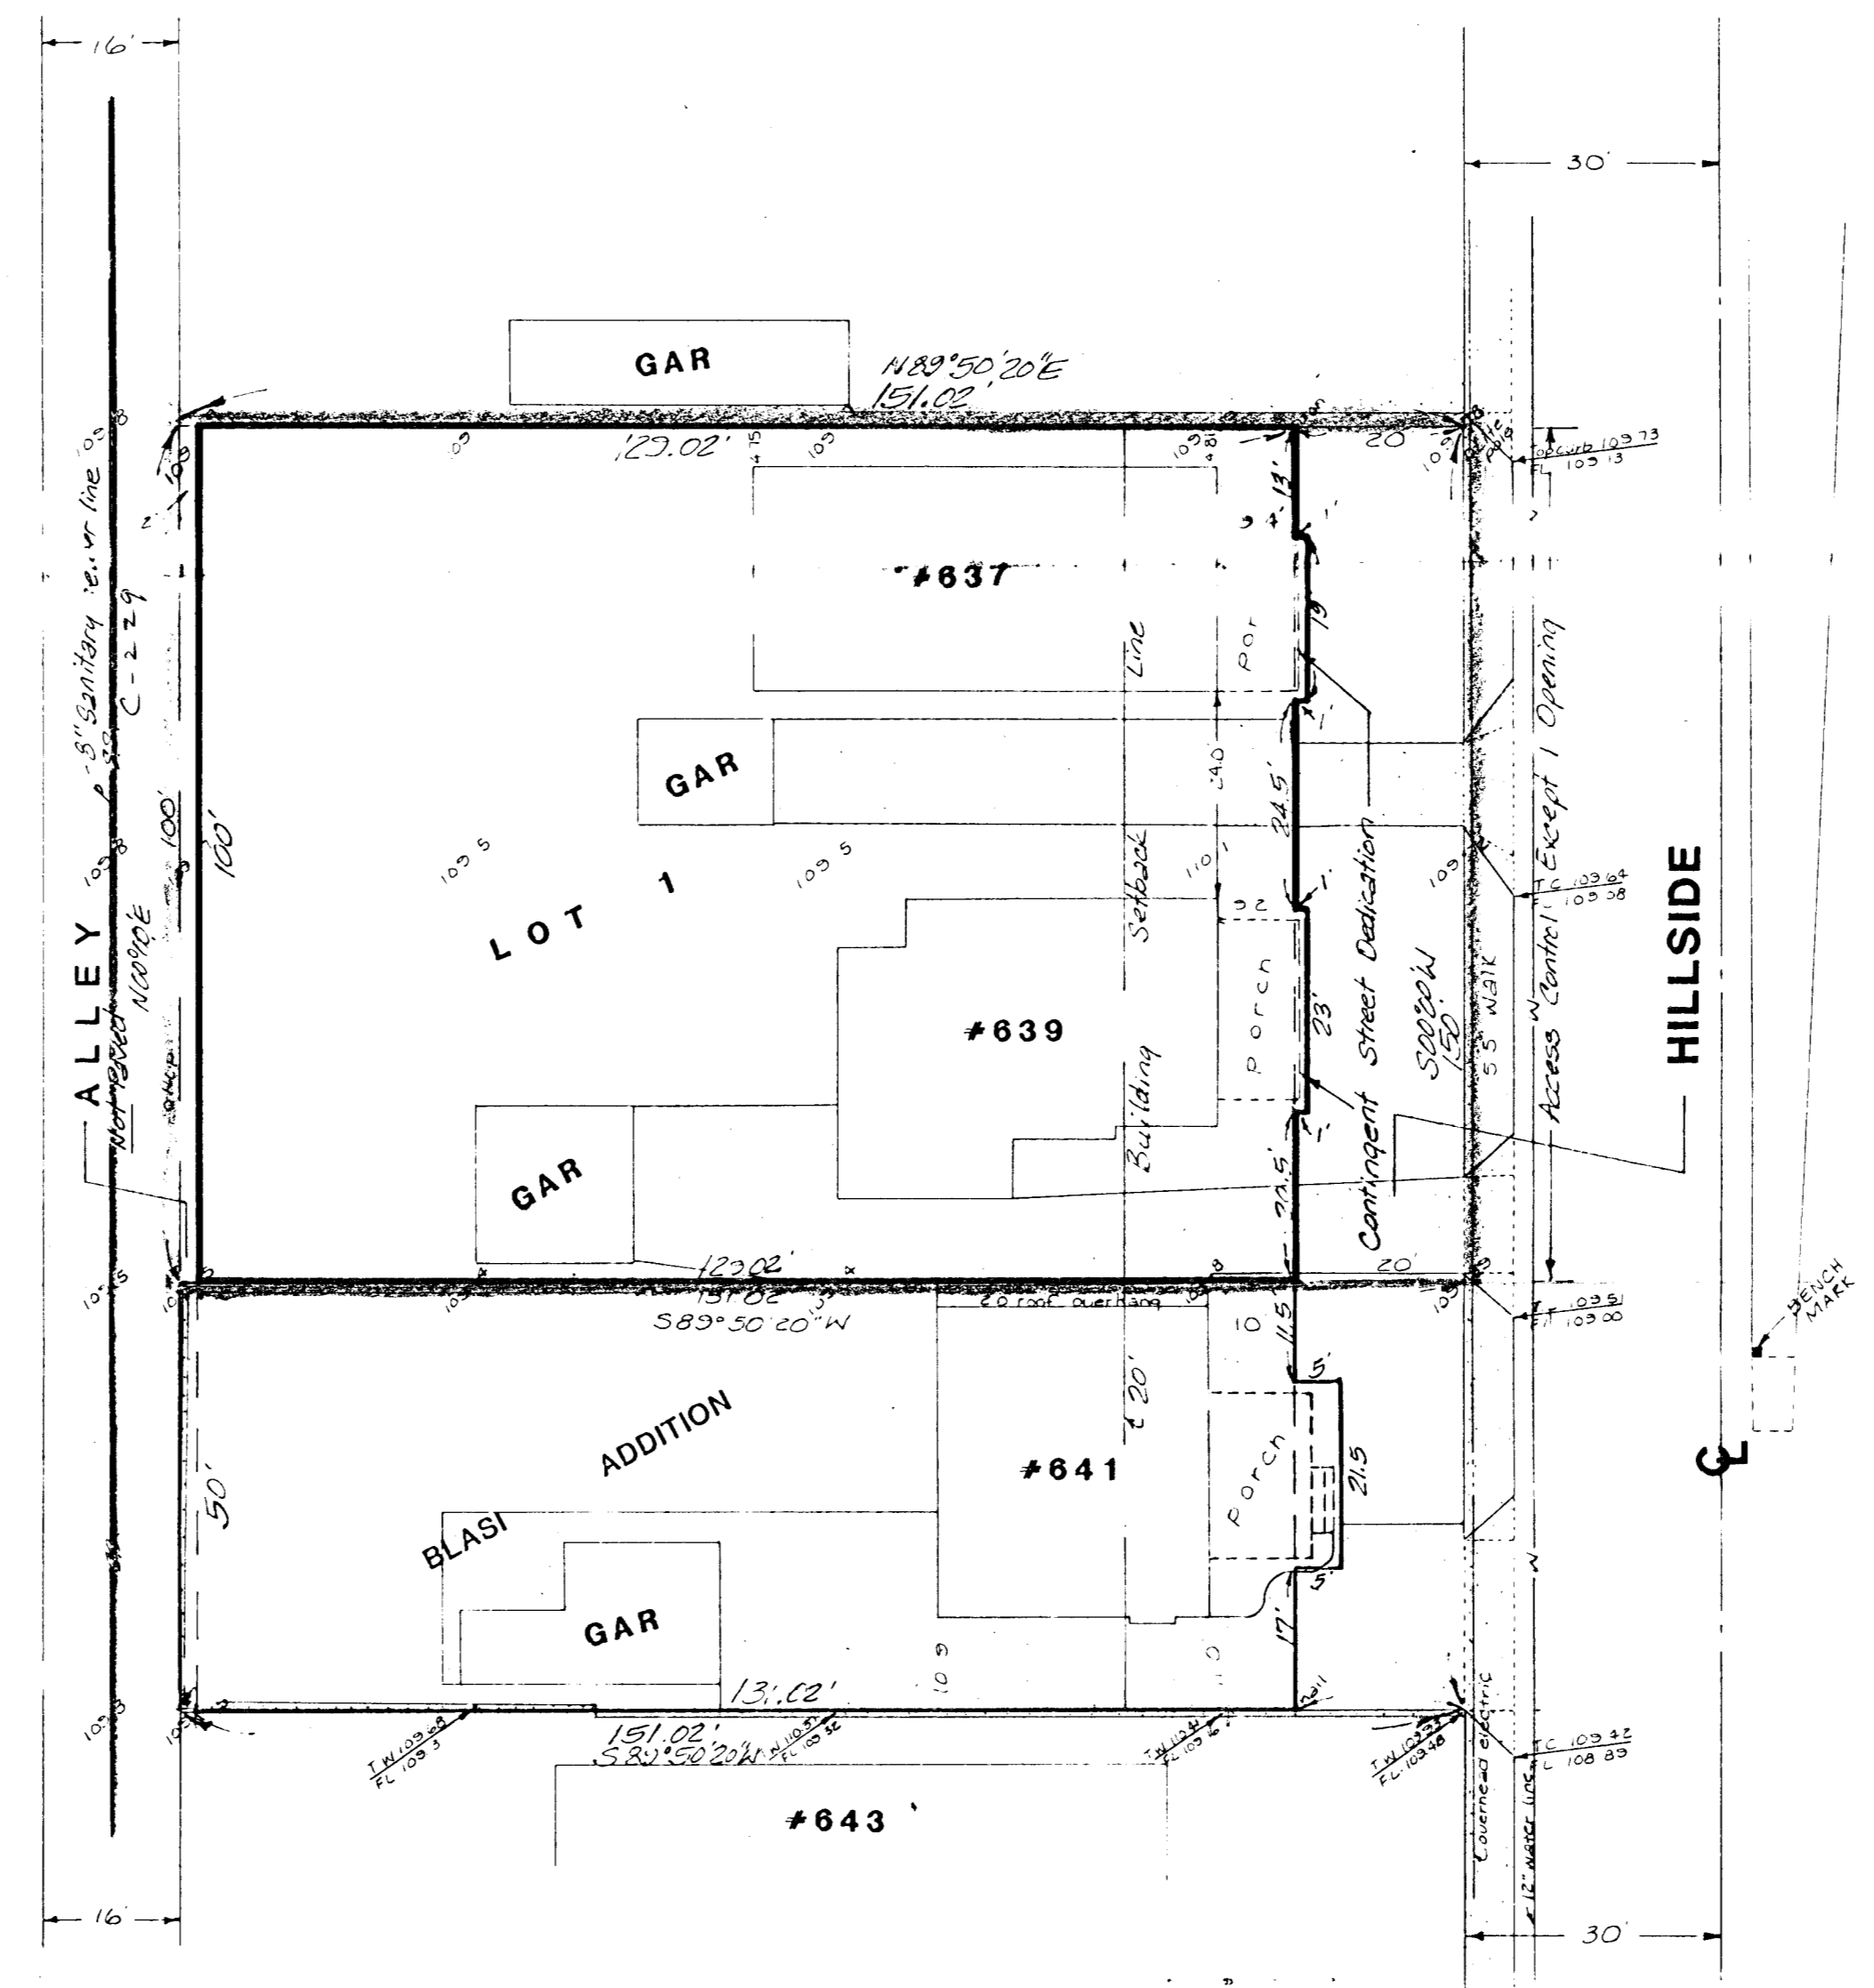

1" = 20'

Bench Mark:  
 1" cut on top of West curb on  
 south end of island on Hillside  
 431 feet south of 1/2 of Orrine  
 Elev = 1100.02 C.M. Datum

SKETCH PLAT  
**SCHUYLER ADDITION**

LOTS 73, 75, 77, AND 79, BLOCK 8, SUNNY-SIDE ADDITION, WICHITA, KANSAS