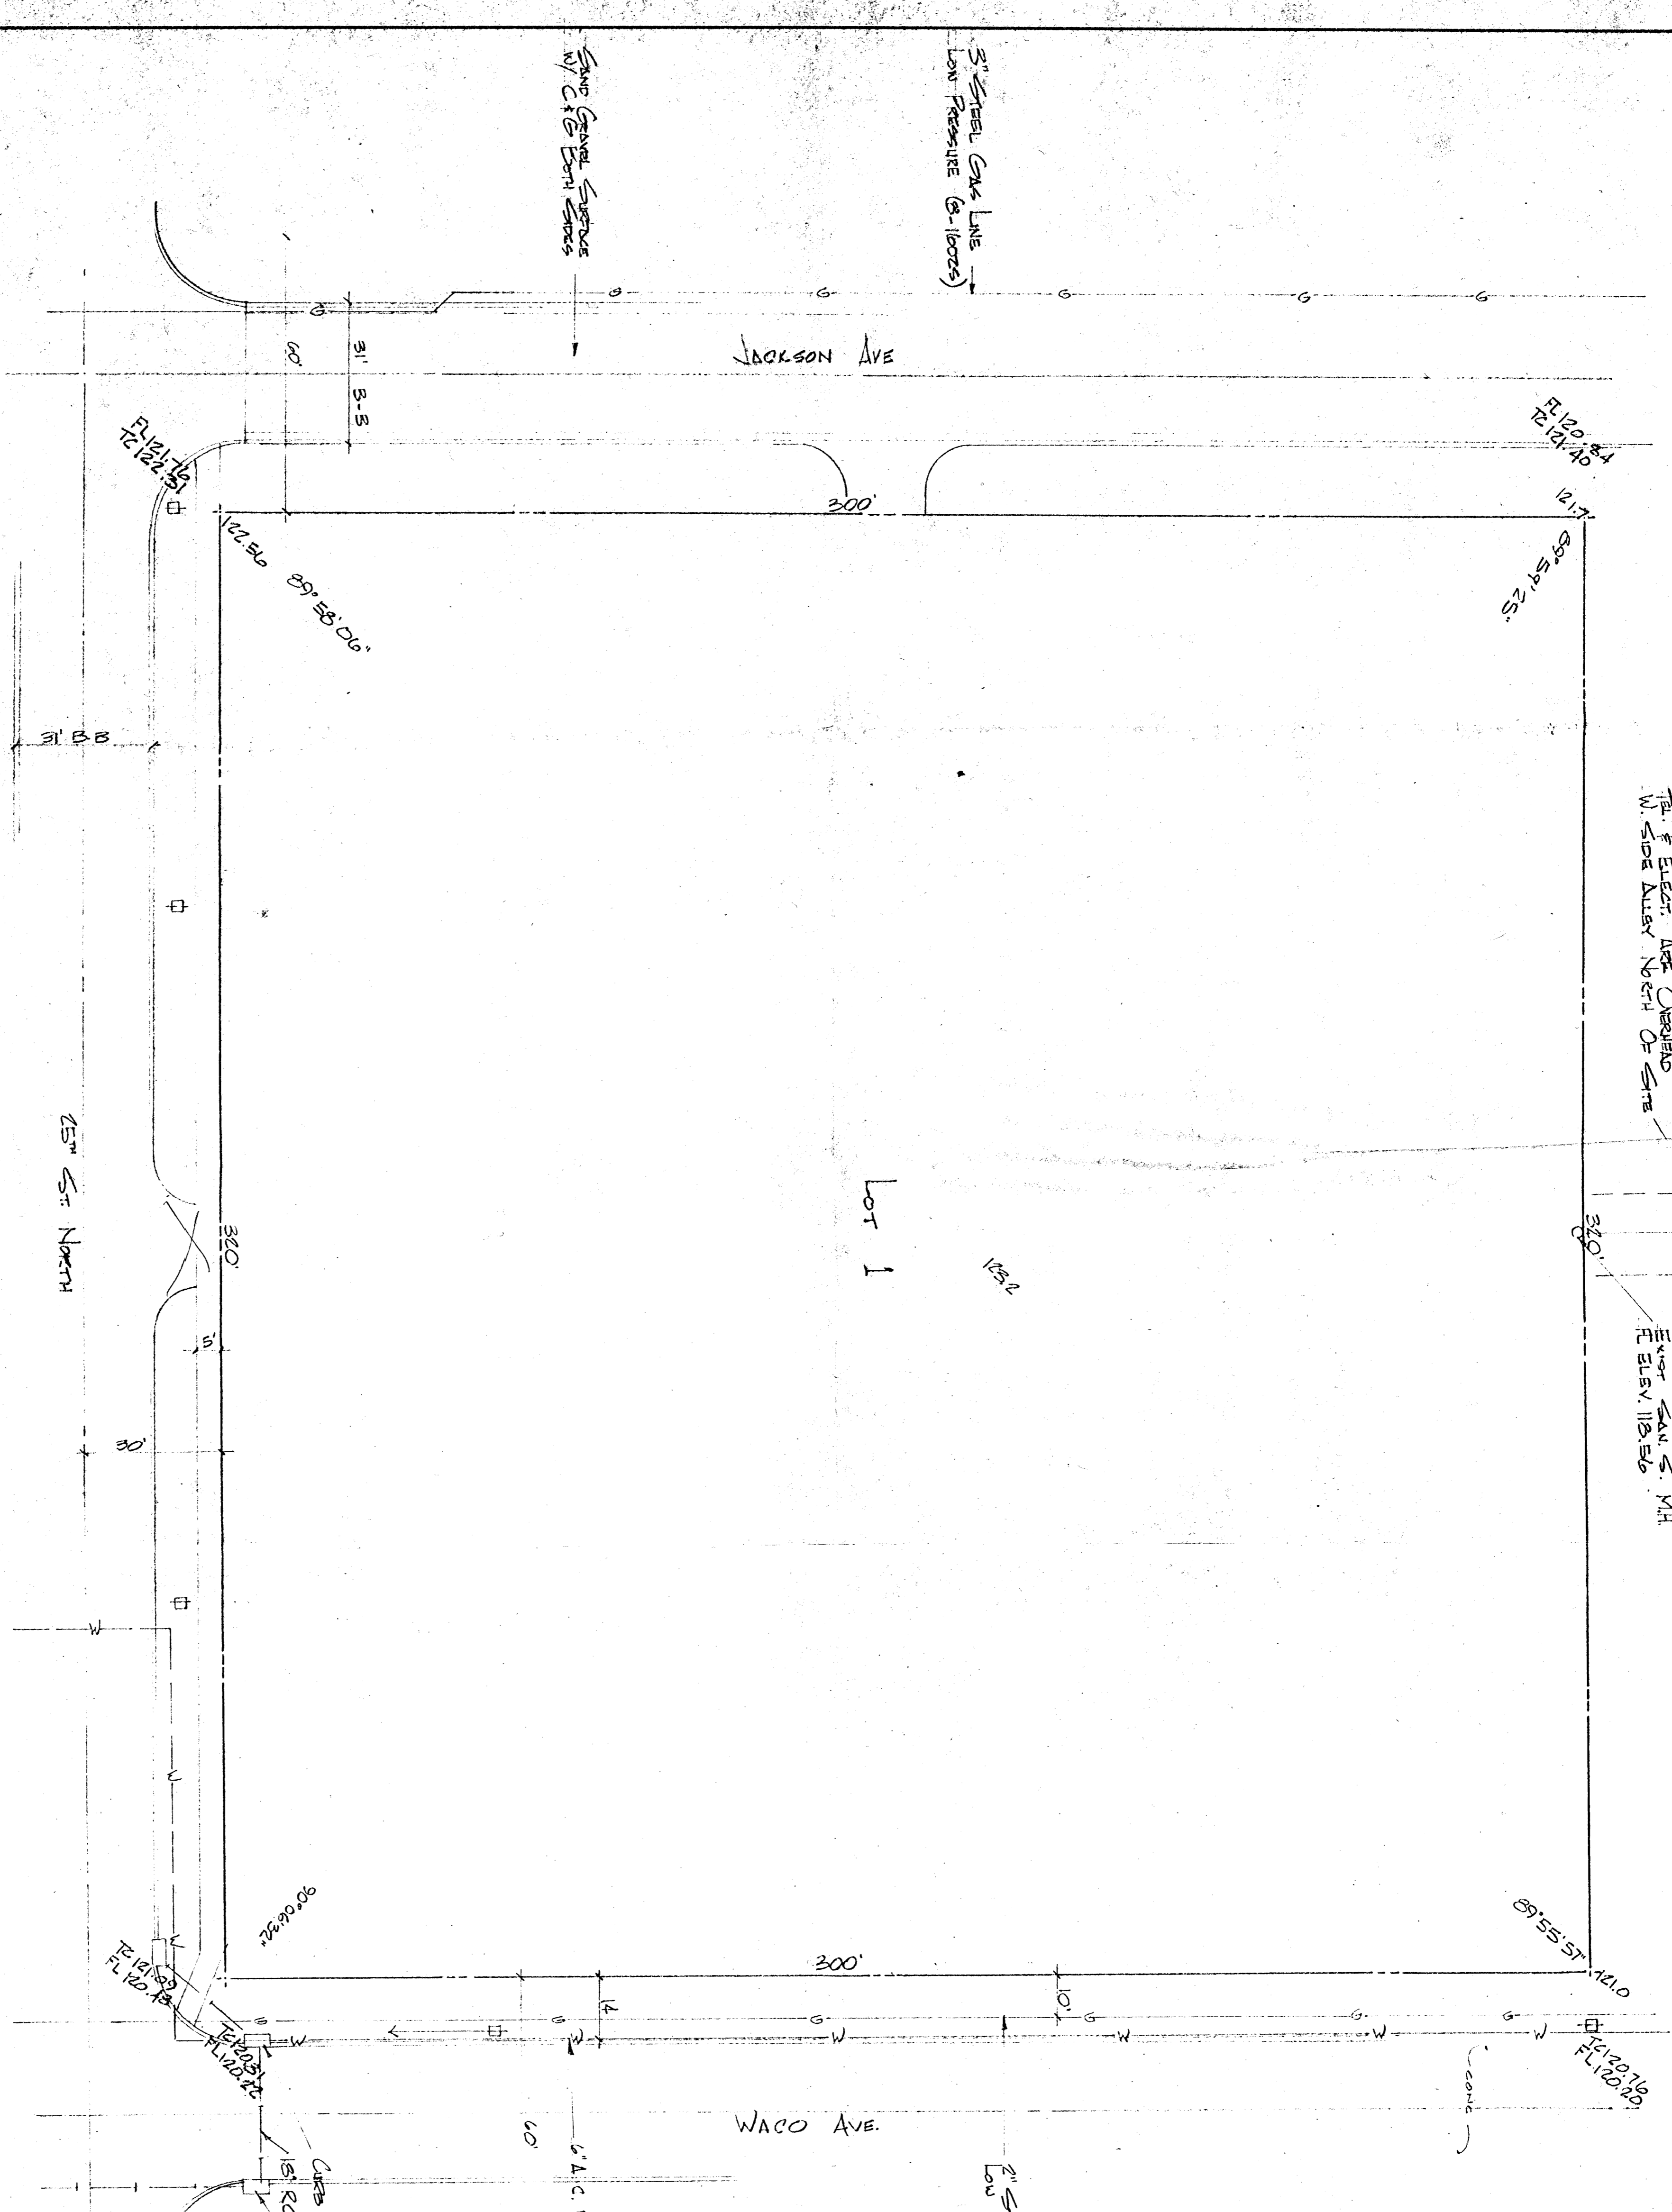

SITE PLAN
1"=20' 0"

LHA ADDITION

A REPLAT OF
EVEN Lots 74 to 96 INCLUSIVE,
ON JACKSON AVENUE AND OLD
Lots 73 to 95 INCLUSIVE,
ON WACO AVENUE, IN McISSAIGERS
ADDITION TO WICHITA, SEDGWICK
COUNTY, KANSAS.

SHEET OF	LHA ADDITION		DATE 8-16-79	LAWRENCE E. WELLS ARCHITECT
	PLAN NO.	PROJECT 355	DRAWN CHECKED REVISED	