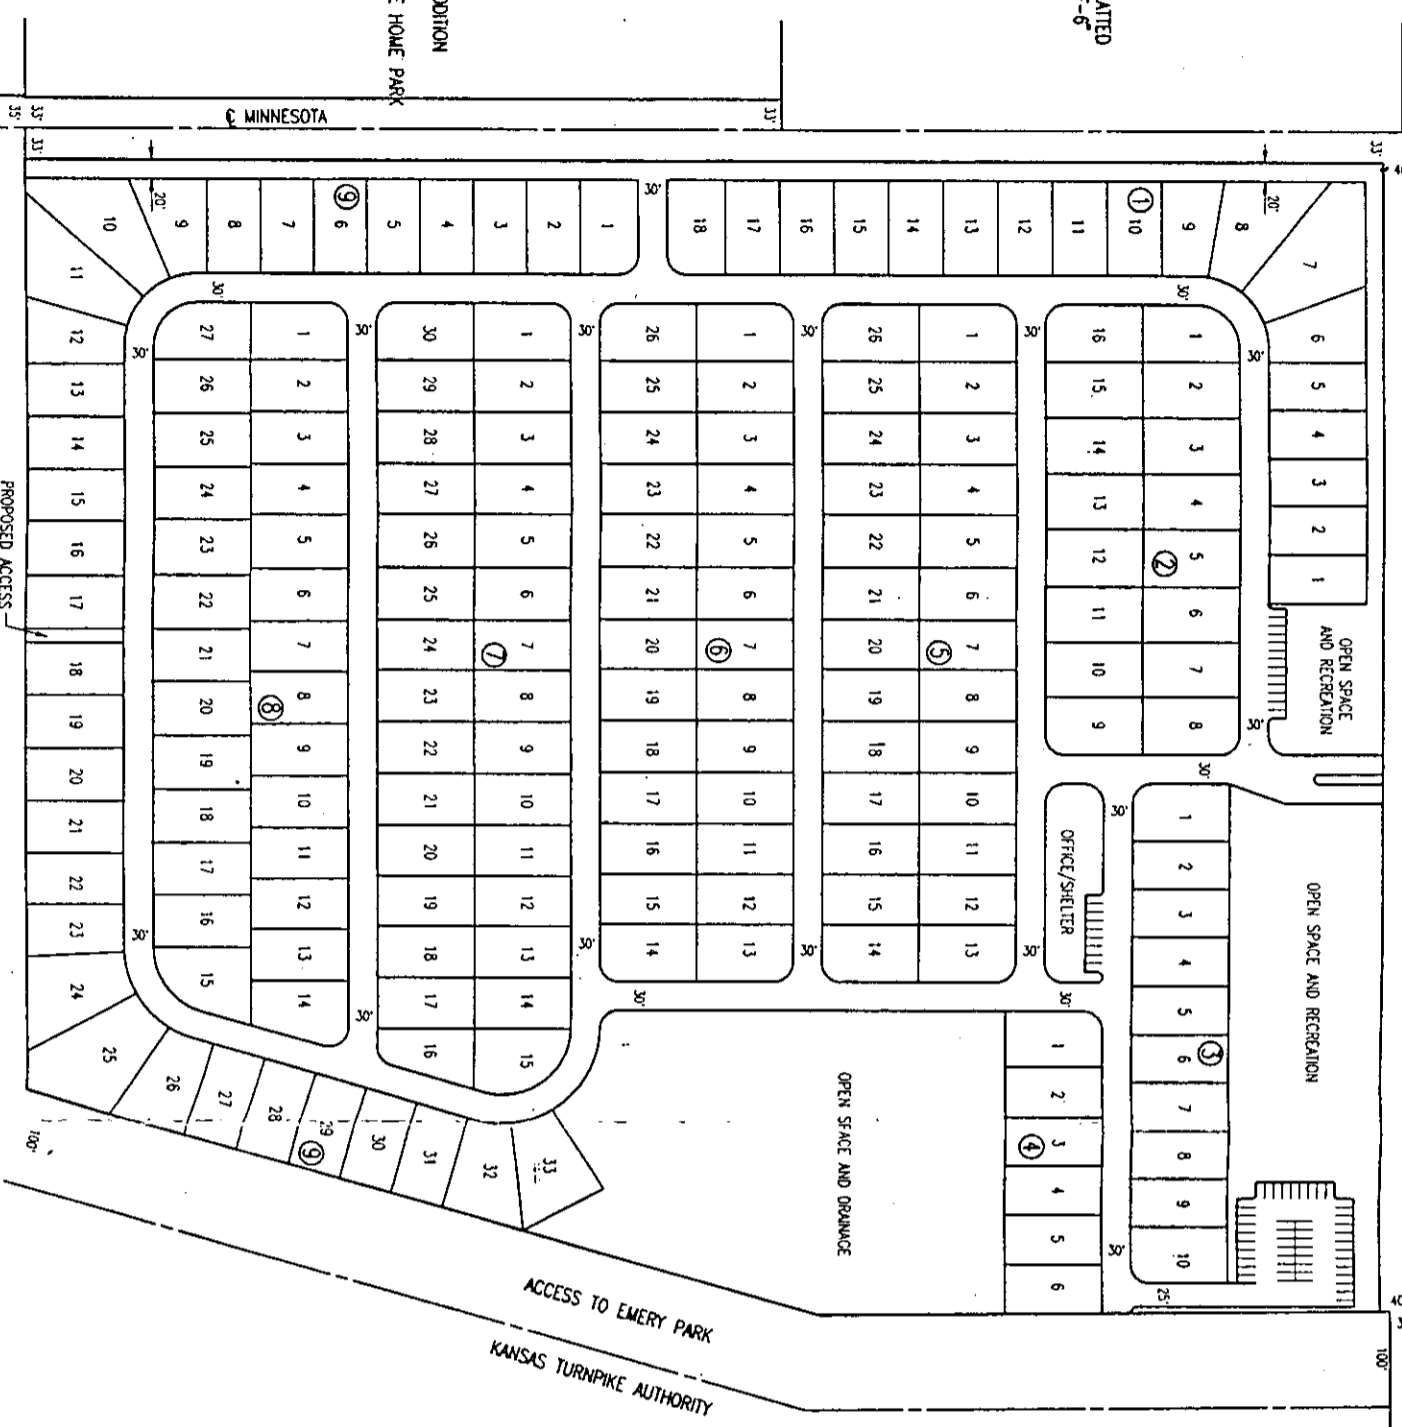

WILLOWOOD ESTATES MOBILE HOME PARK

LAURICHTER MOBILE HOME PARK

C MAC ARTHUR ROAD

GENERAL
100 SPACES • SF-55-1100
32 SPACES • SF-60-1100
192 TOTAL SPACES
TOTAL AREA = 53.9 ACRES
DENSITY = 3.23 UNITS/ACRE

7 ACRES = 16860
1.08 ACRES
SF-1 39 ACRES

UNPLATTED
SF-6

NEW HOPE ADDITION

CAMELOT ADDITION
WILLOWOOD MOBILE HOME PARK

EMERY PARK
(BOARD OF PARK COMMISSIONERS)
SF-6

TYPICAL SITE PLAN