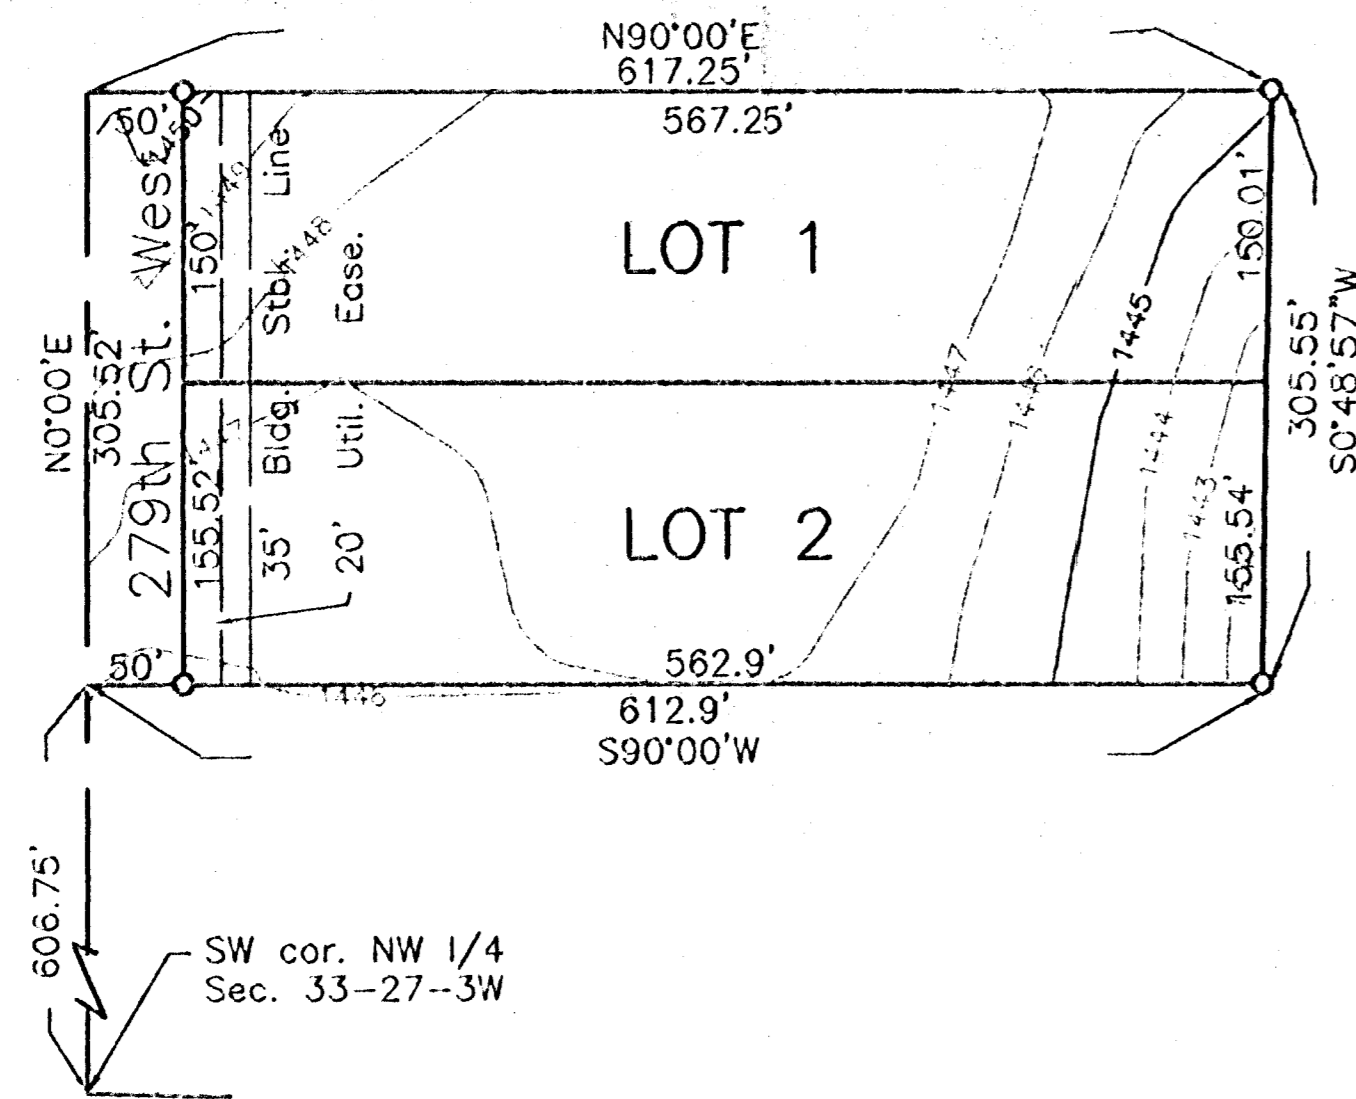

PRELIMINARY PLAT  
MILES COUNTRY LANE ADDITION  
SEDGWICK COUNTY, KANSAS

OWNERS: GENE MILES  
2148 S. 279TH ST. WEST  
GARDEN PLAIN, KS 67050

B.M. = ELEV. 1445.71 - [ ] cut on SE cor. of Hbgd.,  
40' NE of NW cor. NW 1/4  
Sec. 33 - 27 - 3W

TOPO MADE APRIL, 1998

SANDALWOOD SURVEYING INC.  
PO BOX 75083  
WICHITA, KS 67275-5083