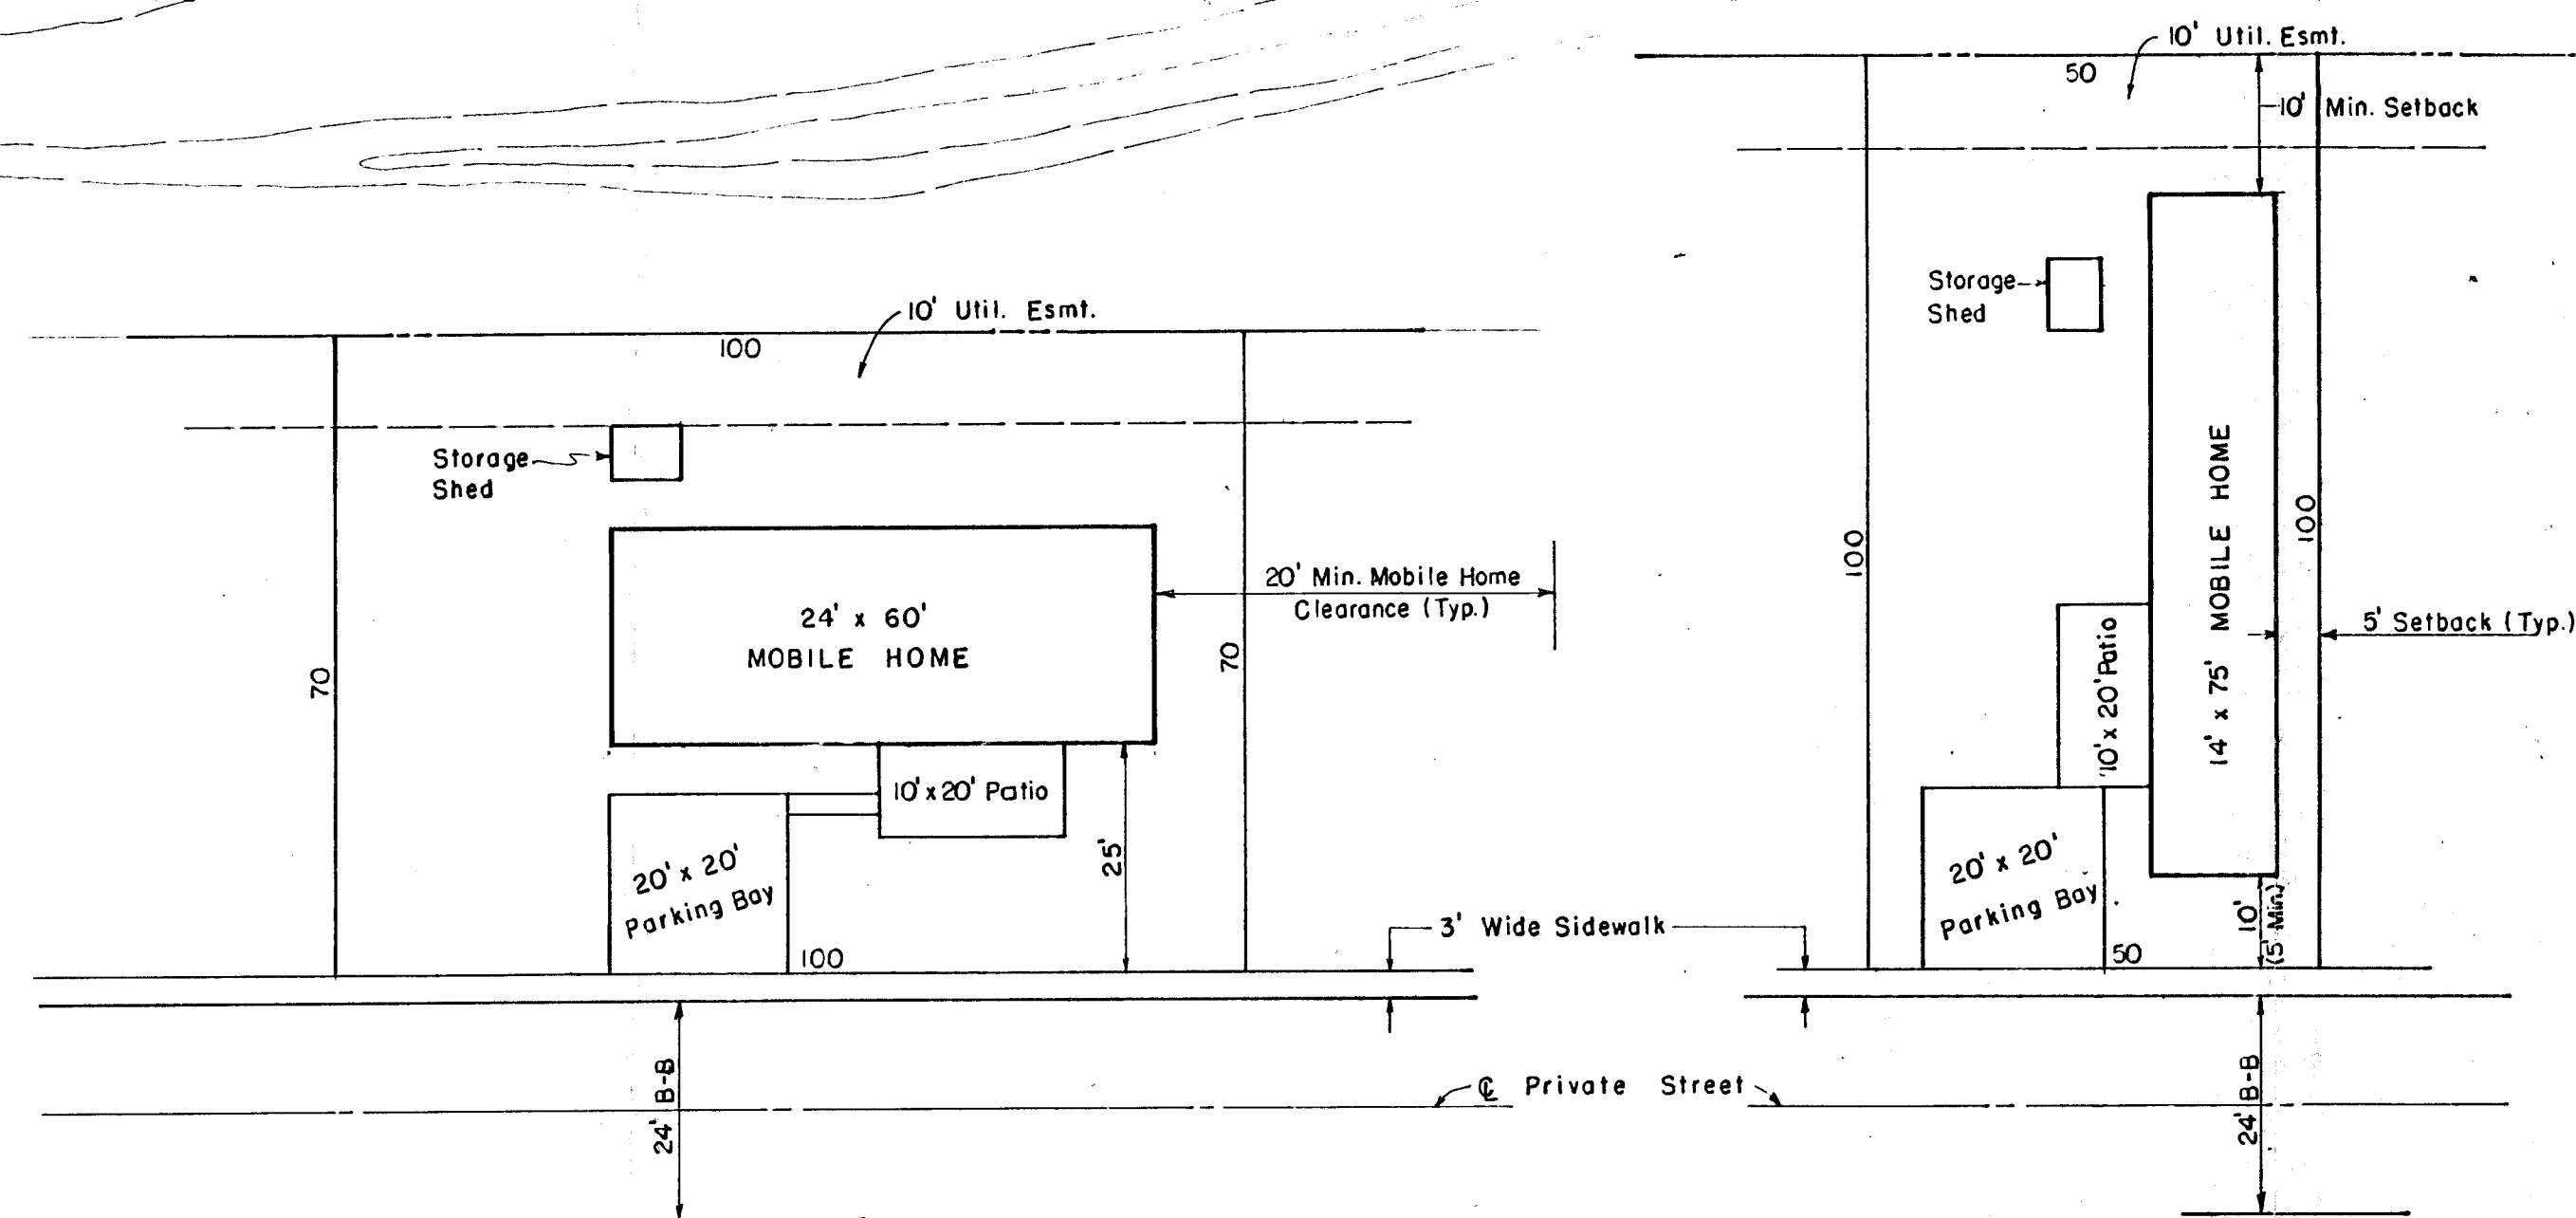

SCALE: 1" = 50'

Lake

TYPICAL MOBILE HOME SPACE LAYOUTS
SCALE: 1" = 20'

REISS & GOODNESS ENGINEERS
3160 WEST 21ST STREET
WICHITA, KANSAS 67204
(316) 832-0213

REVISION	DRAWN BY	CHECKED BY	DESIGNED BY	PROJECT

Preliminary Site Development Plan

CUSTOMER

LAKEVIEW MOBILE HOME PARK THIRD ADDITION

SCALE	PROJECT NO.
1" = 50'	20 381
DATE	SHEET
2-15-82	1 OF 1