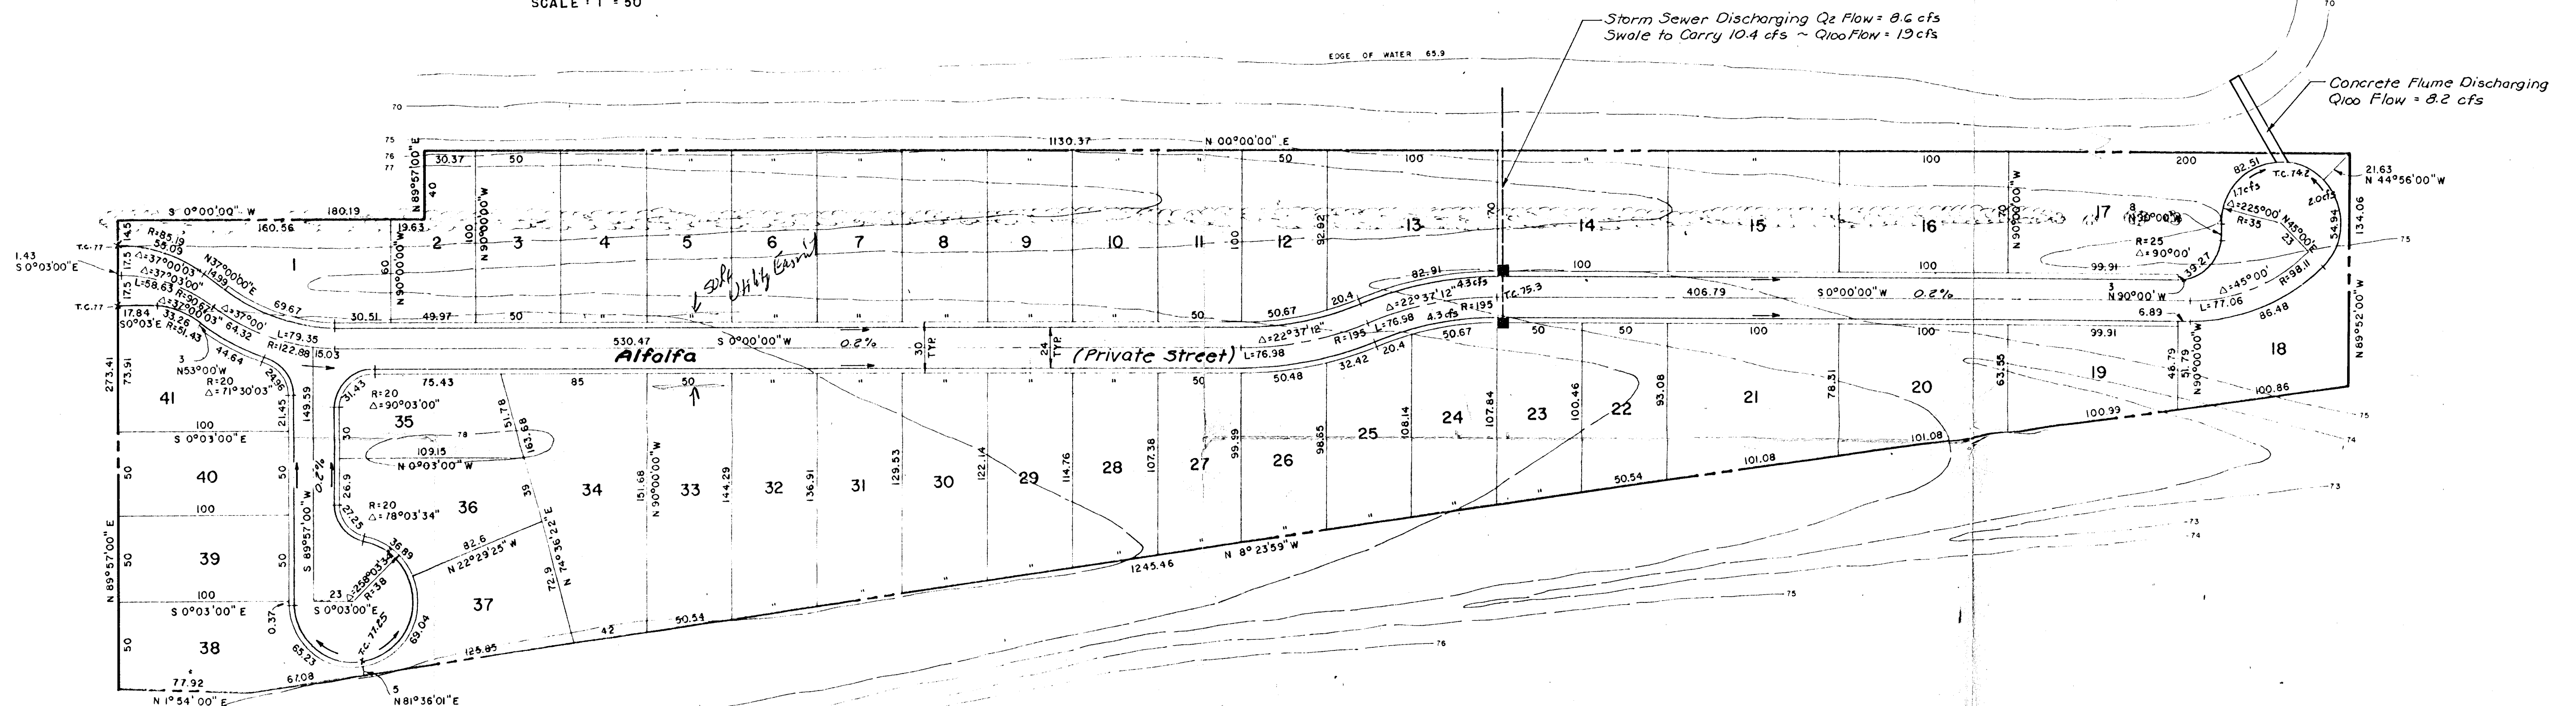

SCALE: 1" = 50'

Lake

TYPICAL MOBILE HOME SPACE LAYOUTS
SCALE: 1" = 20'

REISS & GOODNESS ENGINEERS
3160 WEST 21ST STREET
WICHITA, KANSAS 67204
(316) 832-0213

REVISION	DRAWN BY	CHECKED BY	DESIGNED BY	PROJECT

Preliminary Site Development Plan

CUSTOMER

LAKEVIEW MOBILE HOME PARK THIRD ADDITION

SCALE	PROJECT NO.
1" = 50'	20 381
DATE	SHEET
2-15-82	1 OF 1