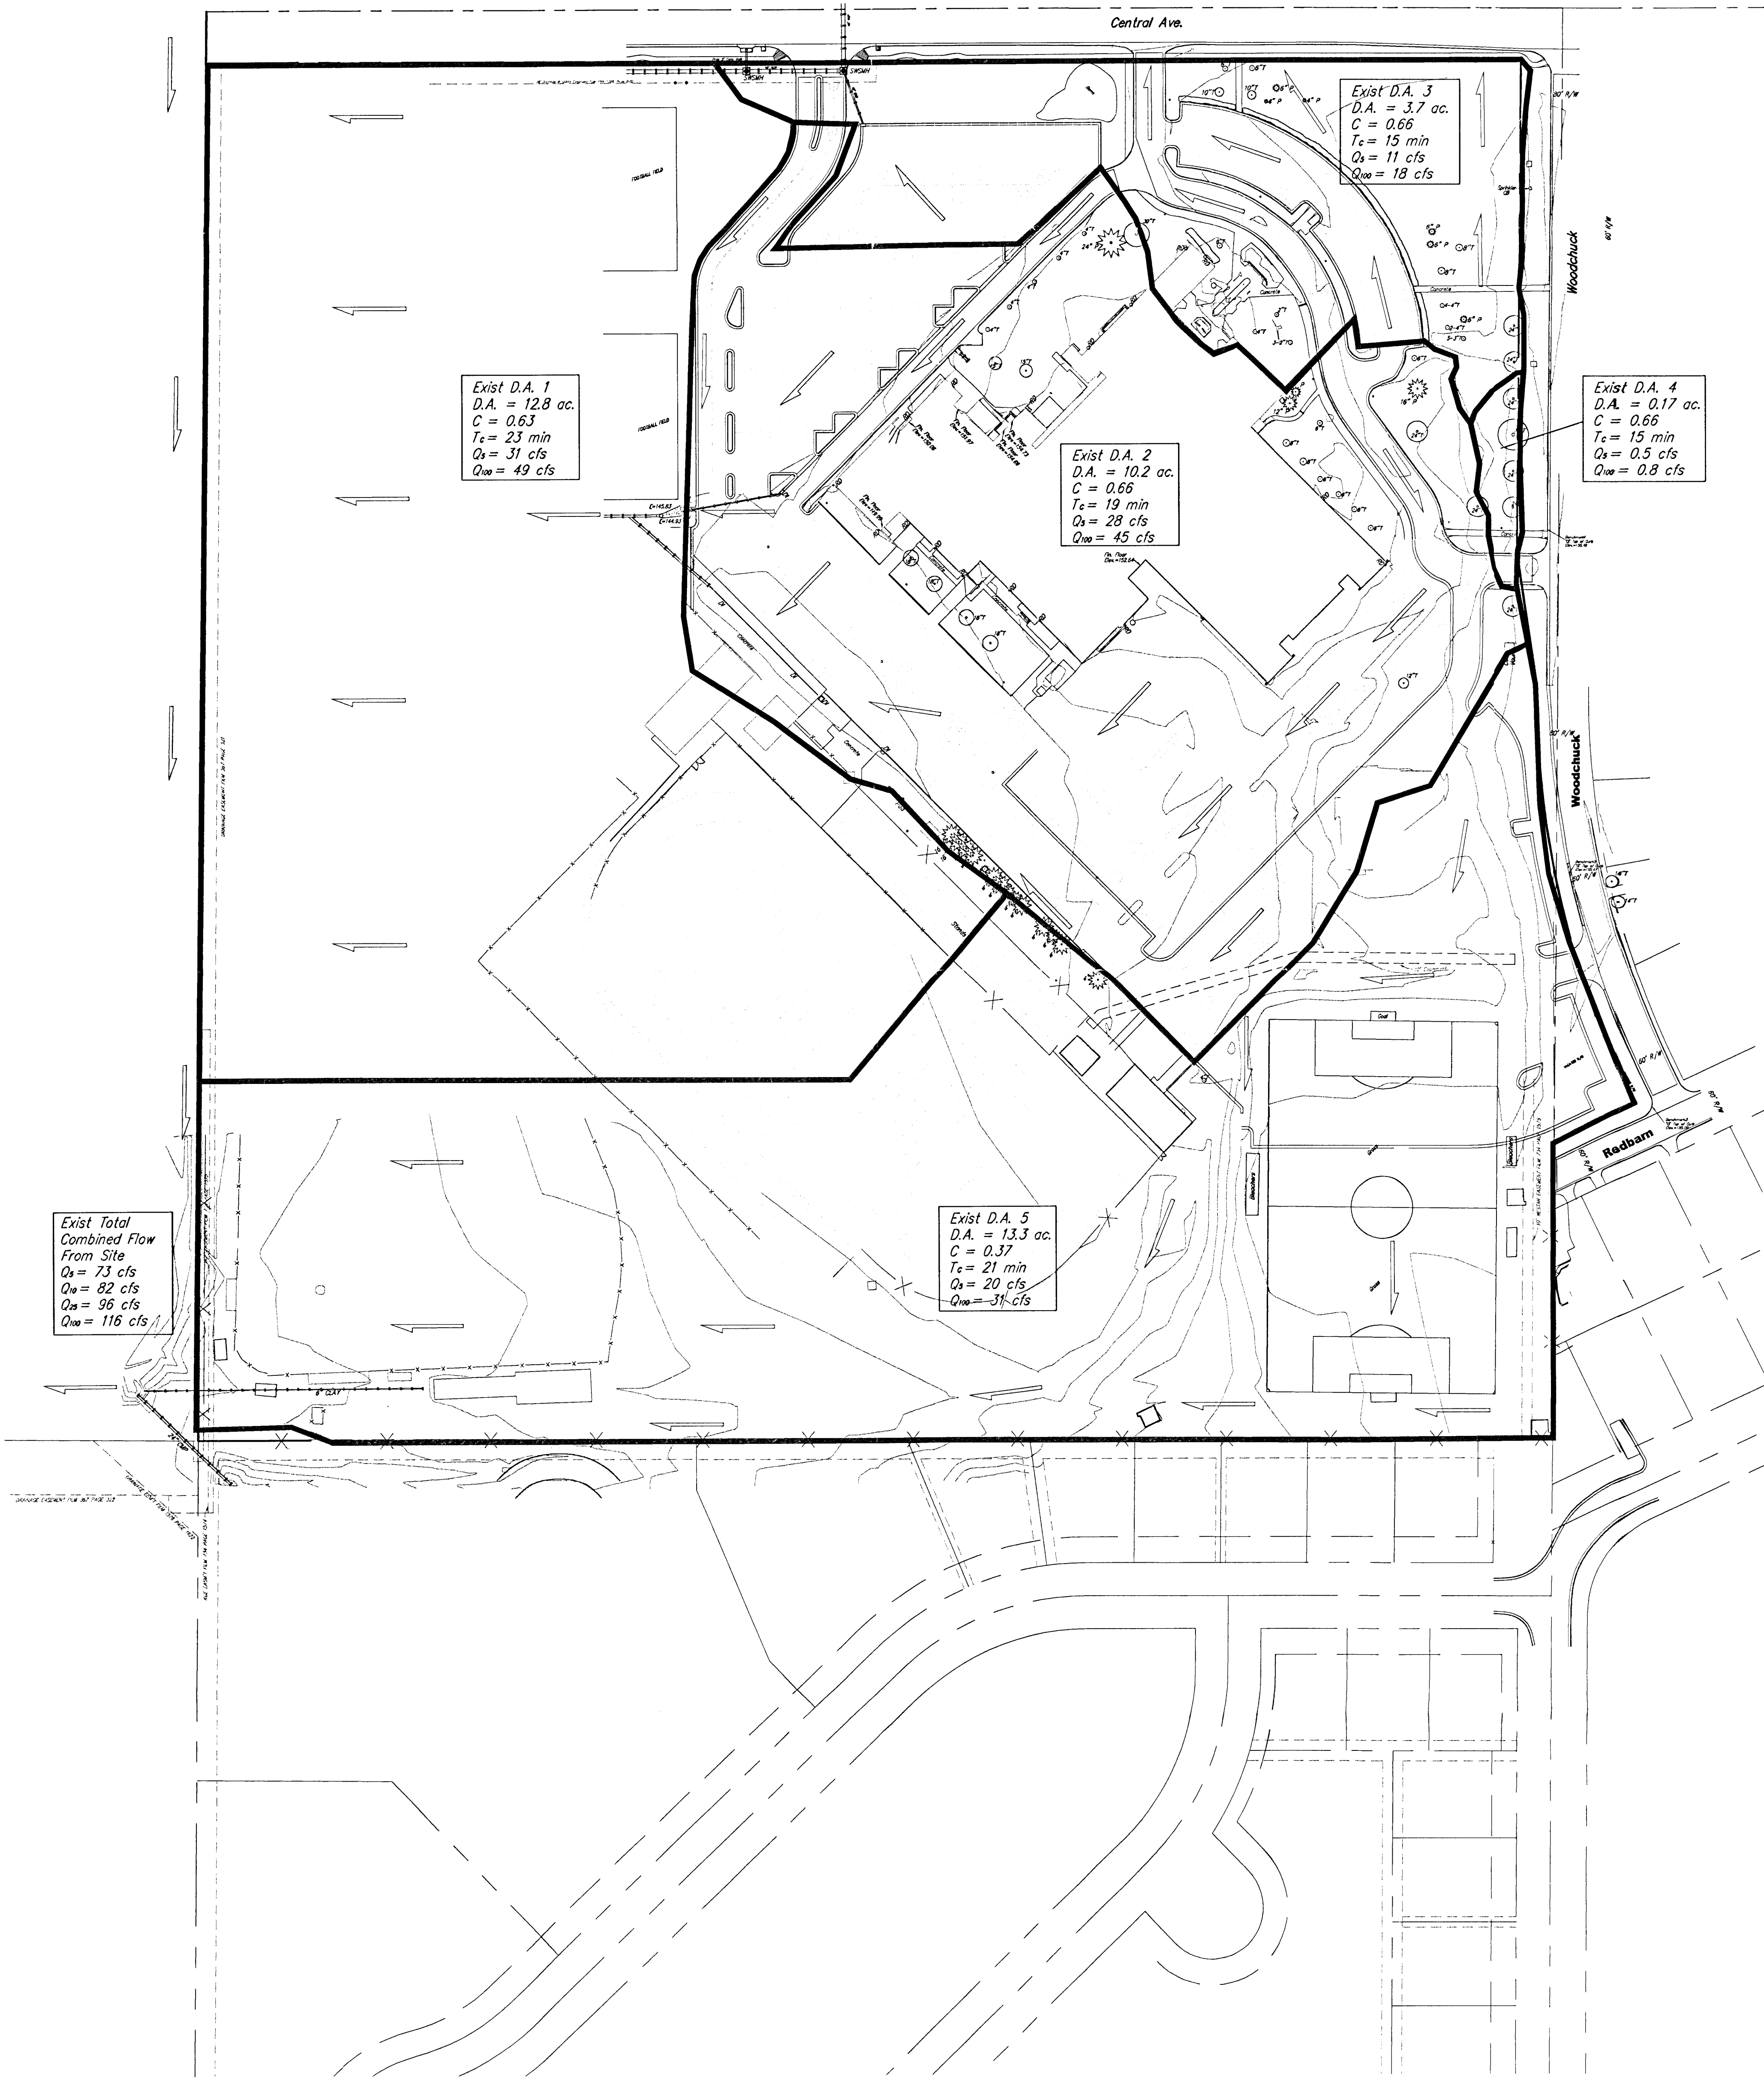

DRAINAGE EXHIBIT - EXISTING CONDITIONS

BISHOP CARROLL CATHOLIC HIGH SCHOOL

WICHITA, SEDGWICK COUNTY, KANSAS

7 JUNE 2007