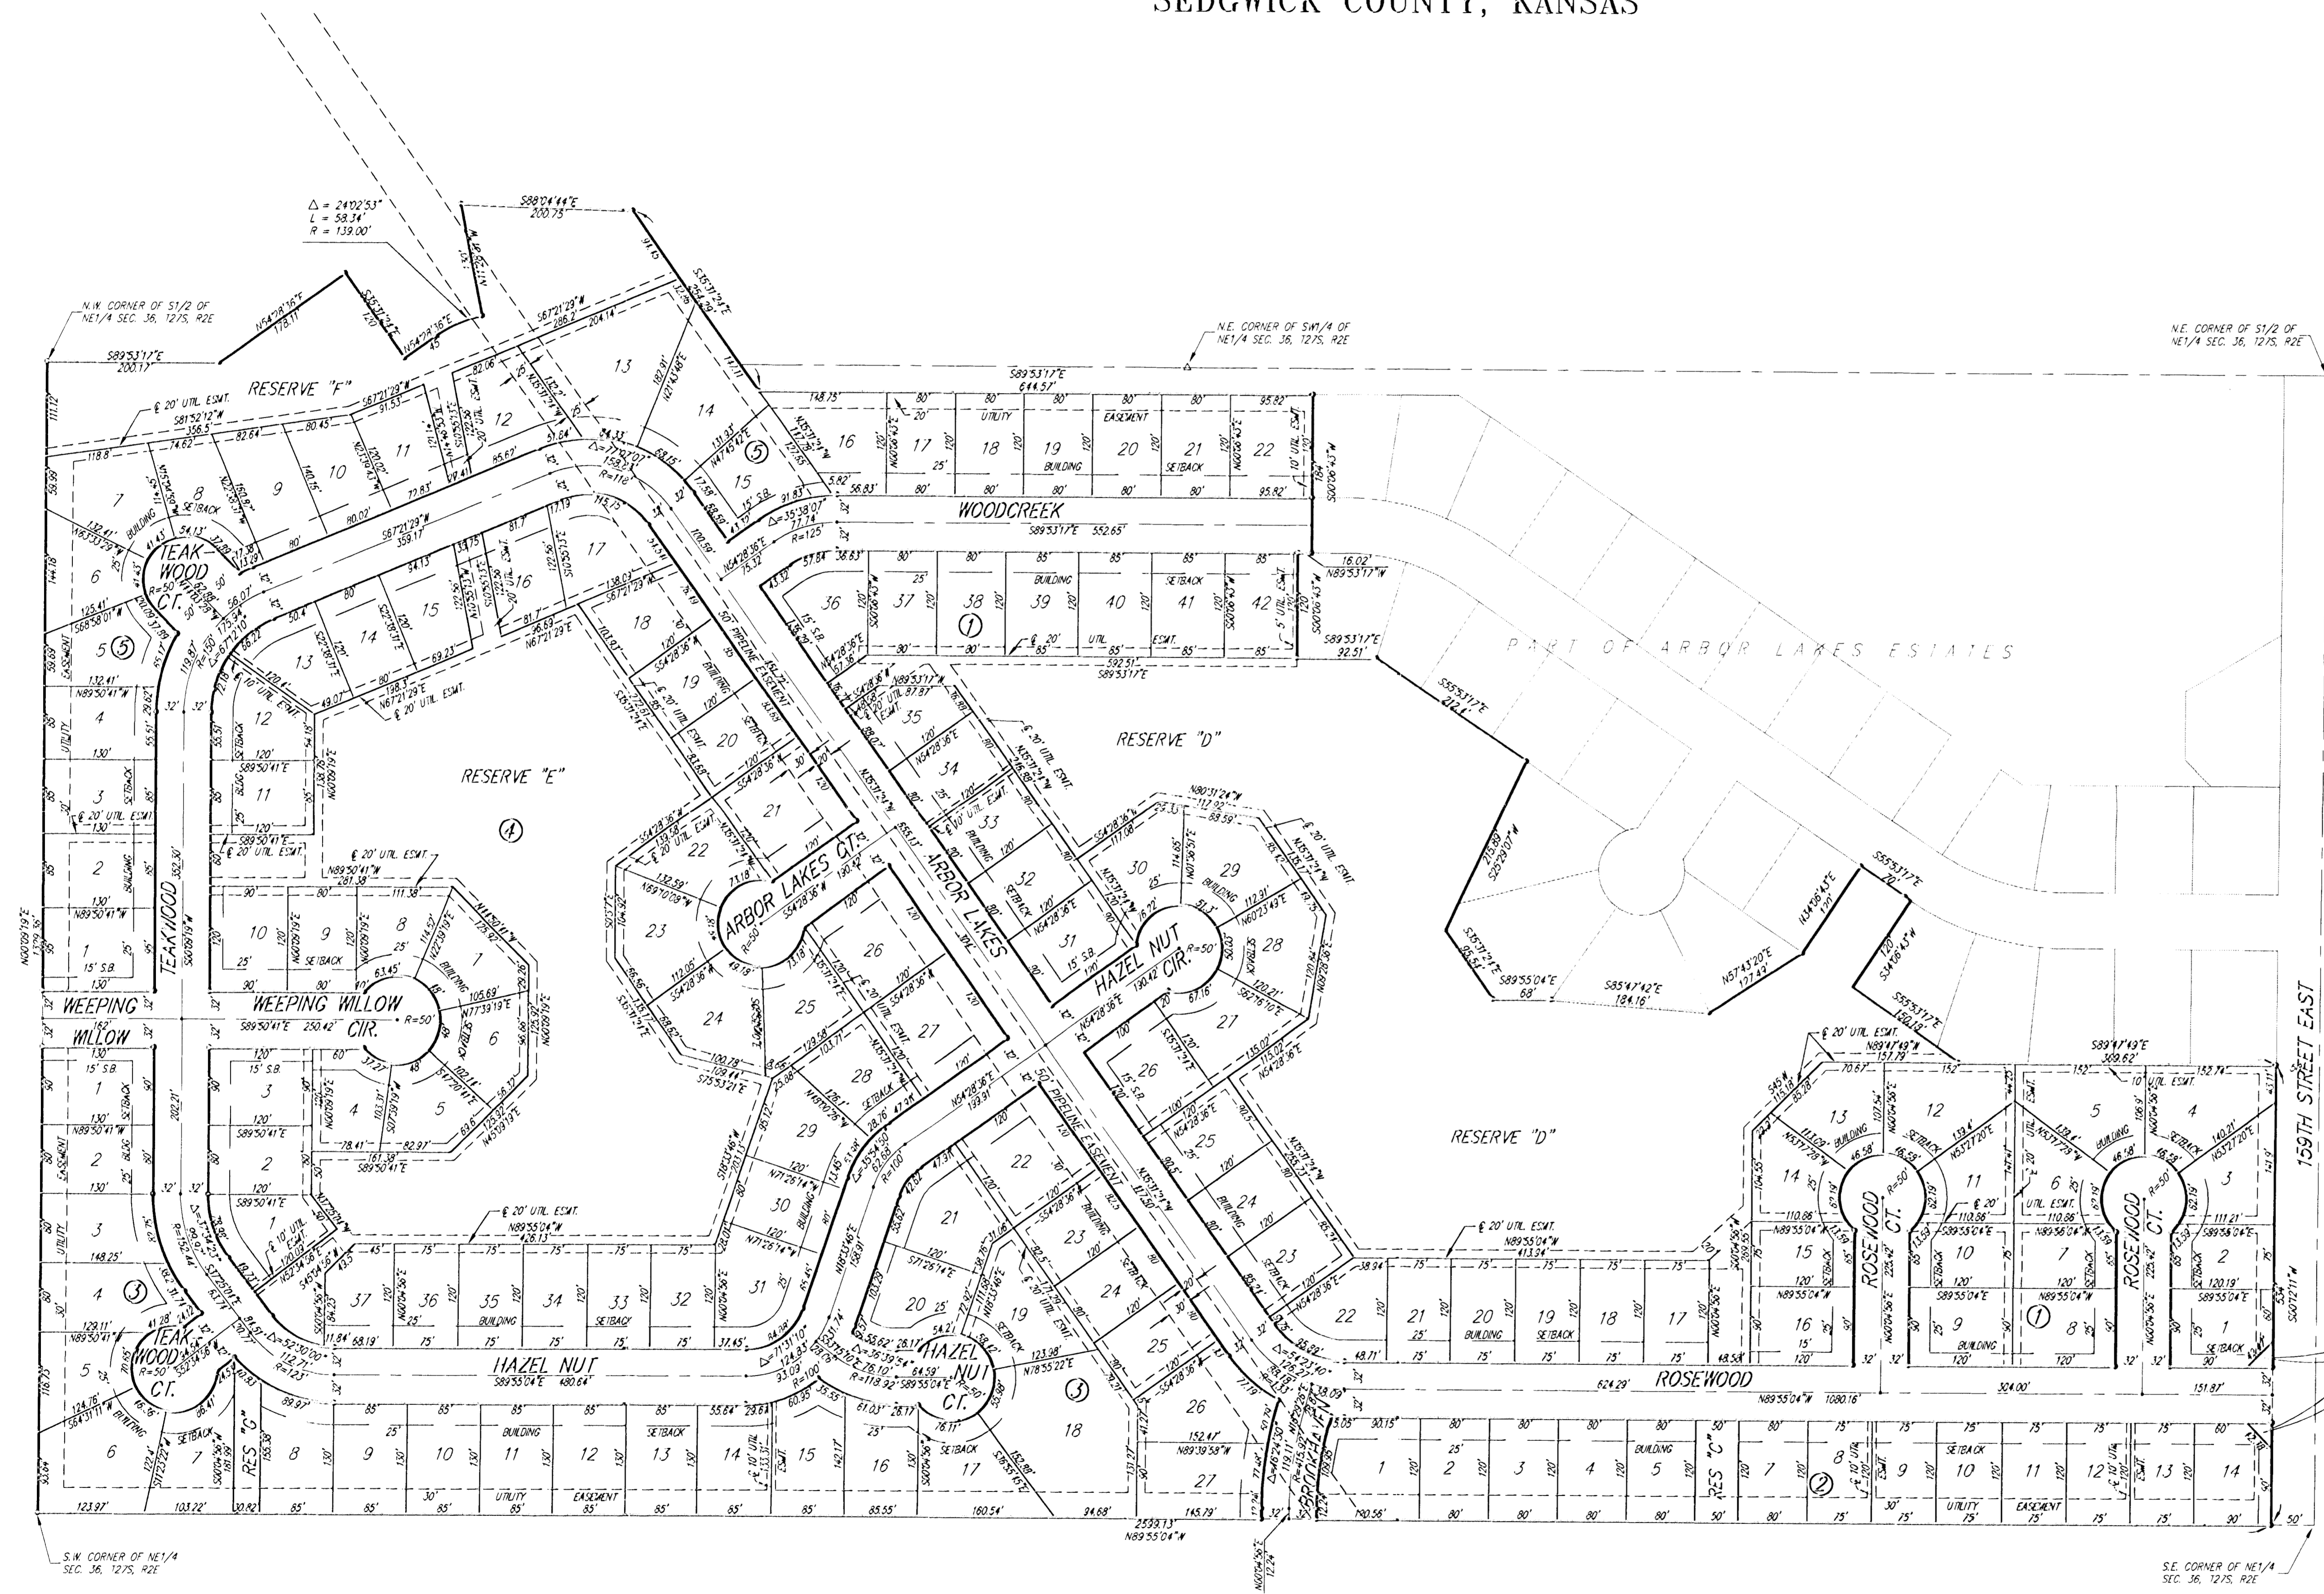

ARBOR LAKES ESTATES 2ND ADDITION

SEDGWICK COUNTY, KANSAS

SCALE: 1" = 100'

BLOCK	LOT NO.	ELEVATION (M.G.P.D.)
1	12, 13, 14, 15, 16, 17	1294
	18, 19, 20, 21, 22, 23	
	24, 25, 26, 27	
	28, 29, 30, 31, 32, 33	
1	34, 35, 36, 37, 38, 39	1295
	40, 41, 42	
4	1, 2, 3, 4, 5, 6	1297
	23, 24, 25, 26, 27, 28	
	29, 30, 31, 32, 33, 34	
	35, 36, 37	
4	8, 9, 10, 11, 12, 13	1293
	14, 15, 16, 17, 18, 19	
5	20, 21, 22	1293
	2, 8, 9, 10, 11, 12	
	13, 14, 15, 16, 17, 19	
5	19, 20, 21, 22	1292