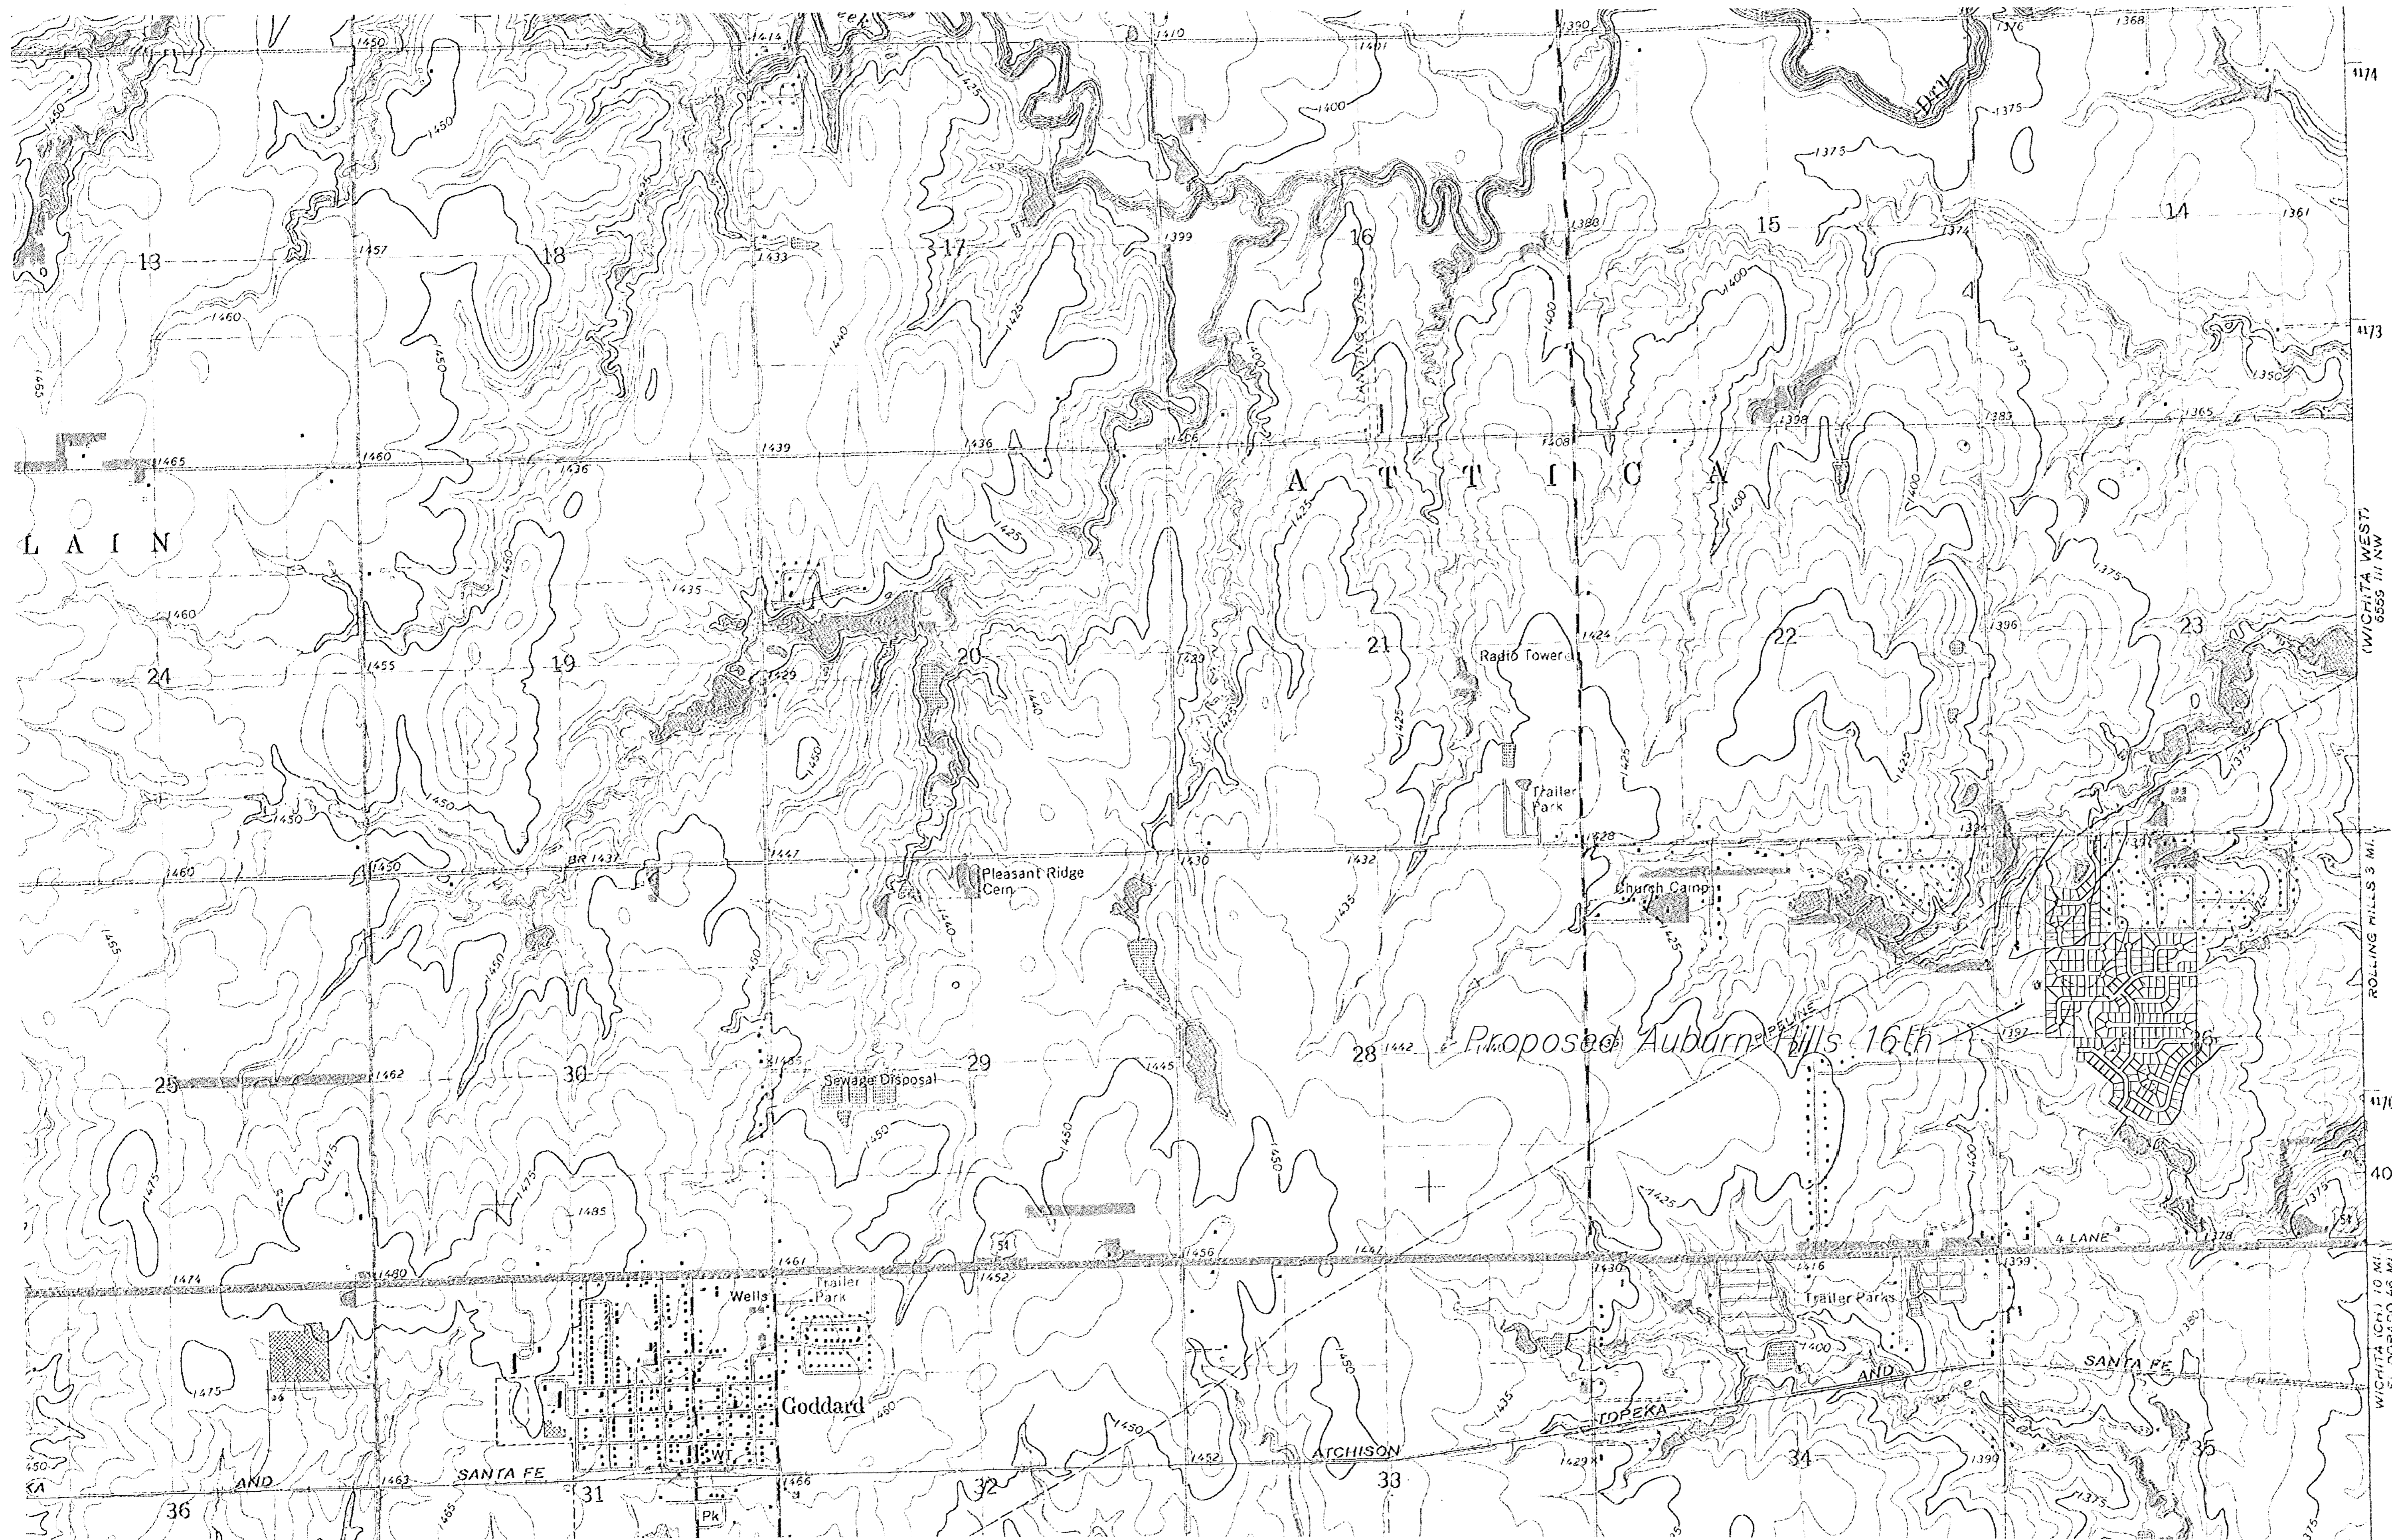

USGS QUADRANGLE MAP
AUBURN HILLS 16TH ADDITION
WICHITA, SEDGWICK COUNTY, KANSAS

Scale: 1" = 1000'

ROLLING HILLS 5 MI.
WICHITA WEST 6555 III NW
EL DORADO 46 MI.