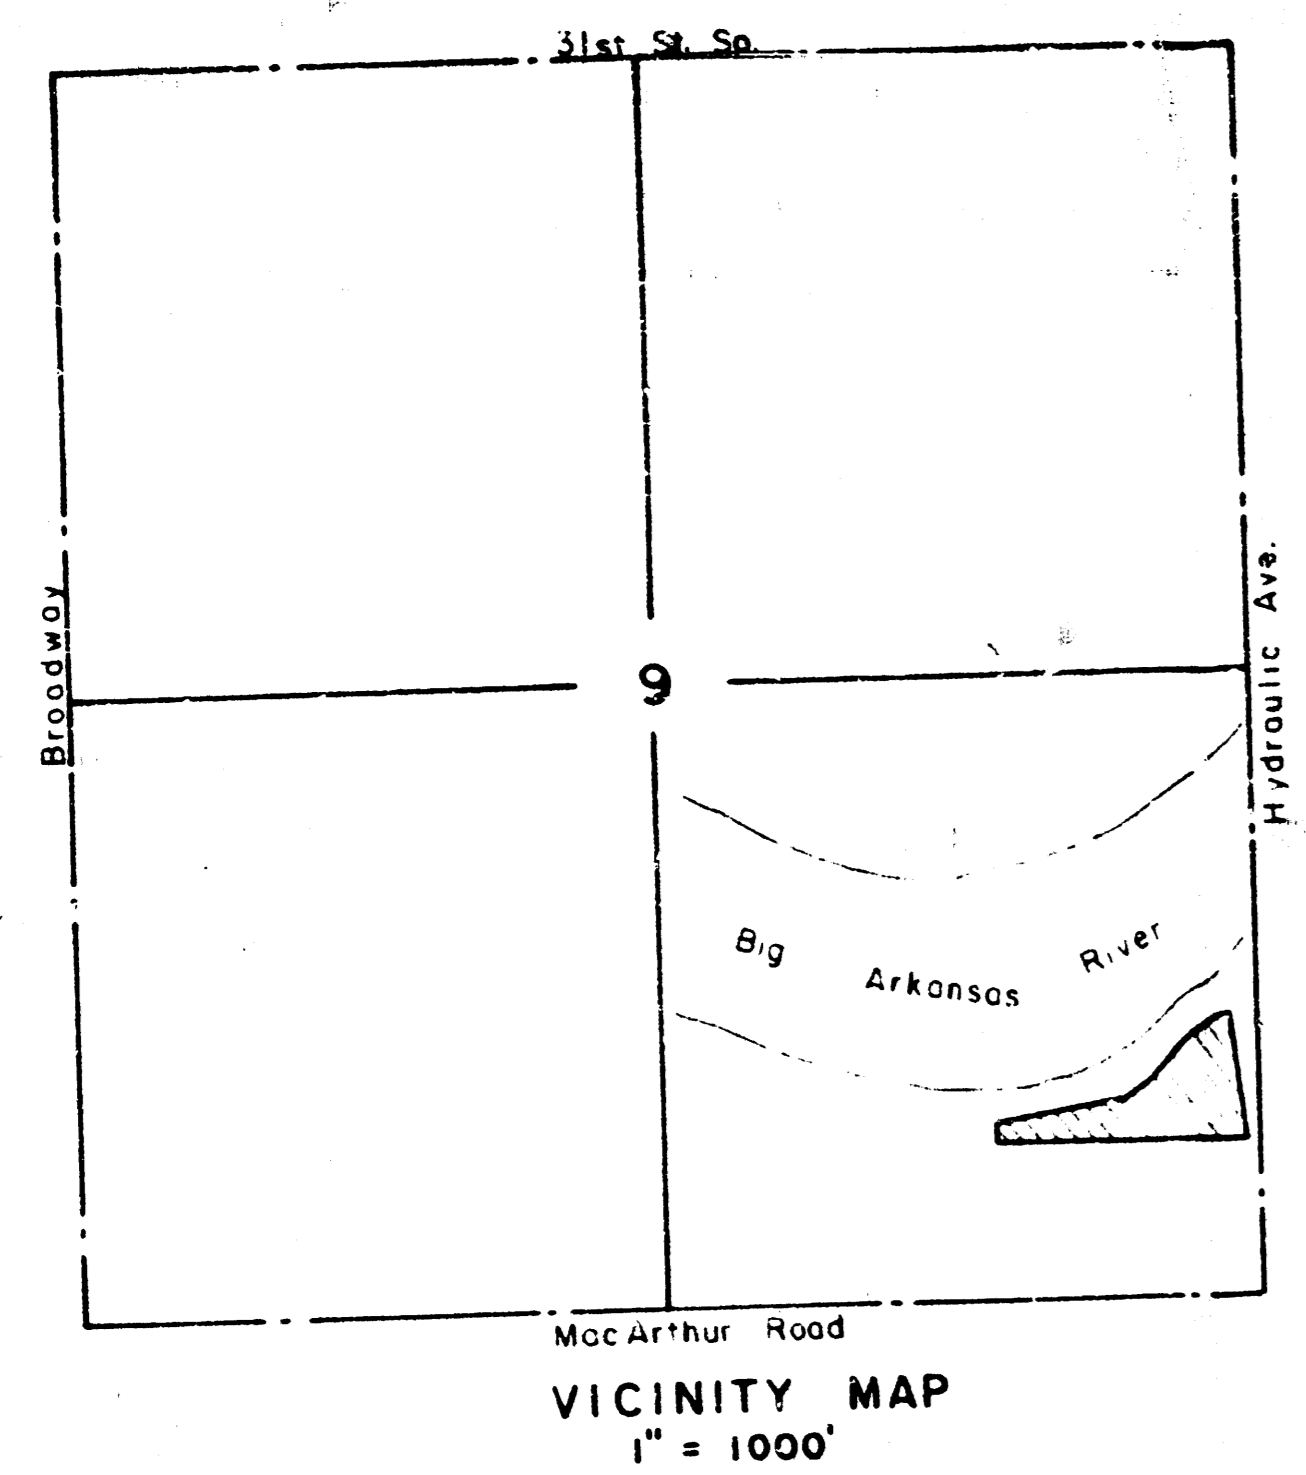

Ark Valley Christian Church

ARK VALLEY CHRISTIAN CHURCH ADDITION WICHITA, SEDGWICK COUNTY, KANSAS

LOT = 0.2 ACRES

DRAINAGE PLAN

GRADE LOT TO DRAIN TO EXISTING "BEE-HIVE" INLET 82' NORTH OF SE CORNER LOT 1.

Min Pad . 1277
City Data 896