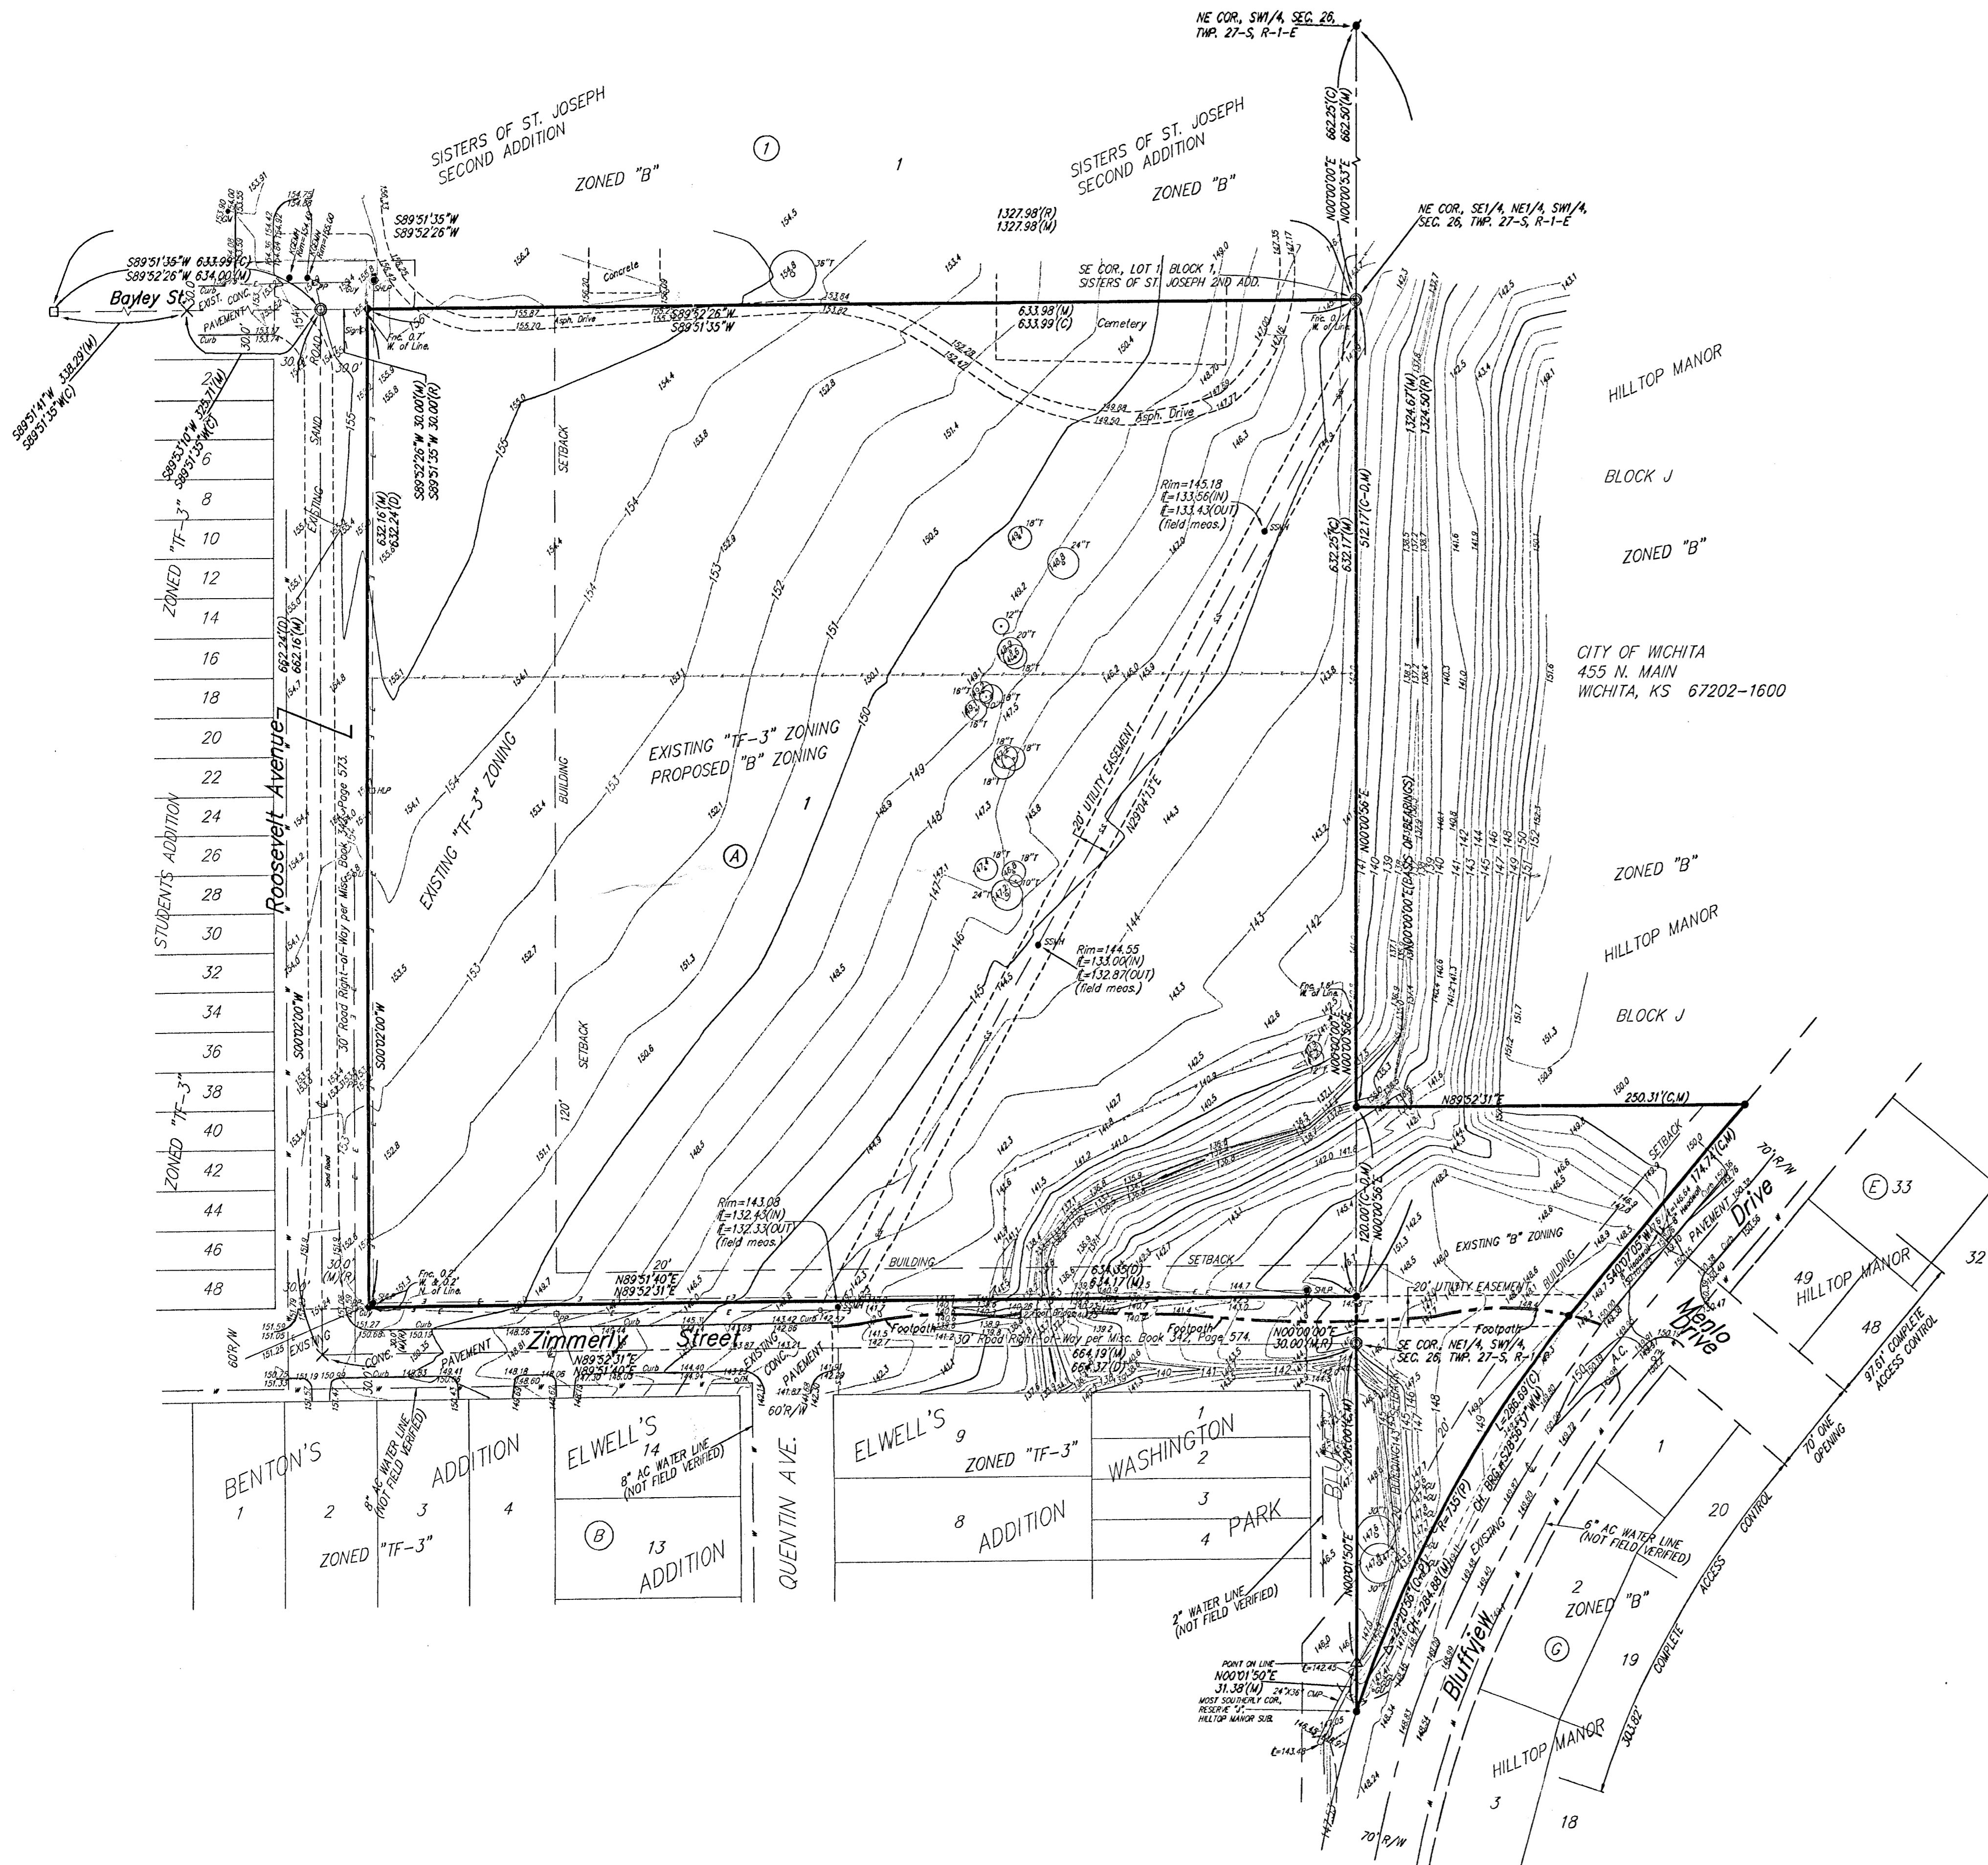

PRELIMINARY PLAT
SISTERS OF ST. JOSEPH 5TH ADDITION
WICHITA, SEDGWICK COUNTY, KANSAS

Date of Preparation: 6 June 2002
Date of Topography: 24 May 2002
Contour Interval = 1 Ft.

1. = #4 Baughman Rebar (Set)
   - = 3/4" Iron in Thimble (Found)
   - ⊗ = Chiseled Cross (Found)
   - = 3/4" Iron Pipe (Found)
   - ⊕ = 1/4" Iron Pipe (Found) 30" Deep
   - ⊖ = 1/4" Iron Pipe (Found) Rebar Over
   - △ = 1/2" Iron Pipe (Found)
- (M) = Measured
  (D) = Described
  (R) = Record
  (C) = Calculated
  (C-D) = Calculated per Described Info.

- CM = Gas Meter
- CA = Guy Anchor
- SS/M = Sanitary Sewer Manhole
- ⊕ HLP = High Line Pole
- LP = Light Pole
- KCE/MH = Kansas Gas Electric Manhole
- ⊕ PP = Power Pole
- SHLP = Steel High Line Pole
- GU = Guard Post (Bollard)
- ⊕ Sign = Sign
- FH = Fire Hydrant

BENCHMARK:
City of Wichita benchmark disc - NW corner of intersection of Harry and Bluffview on base of traffic signal pole.
3.50' North of north curb
42.50' North of centerline of Harry
46.50' West of centerline of Bluffview
Elev = 152.22 City Datum
1338.62 NGVD29

OWNER/DEVELOPER:
The Sisters of St. Joseph of Wichita, Kansas
3700 E. Lincoln
Wichita, KS 67218-2008