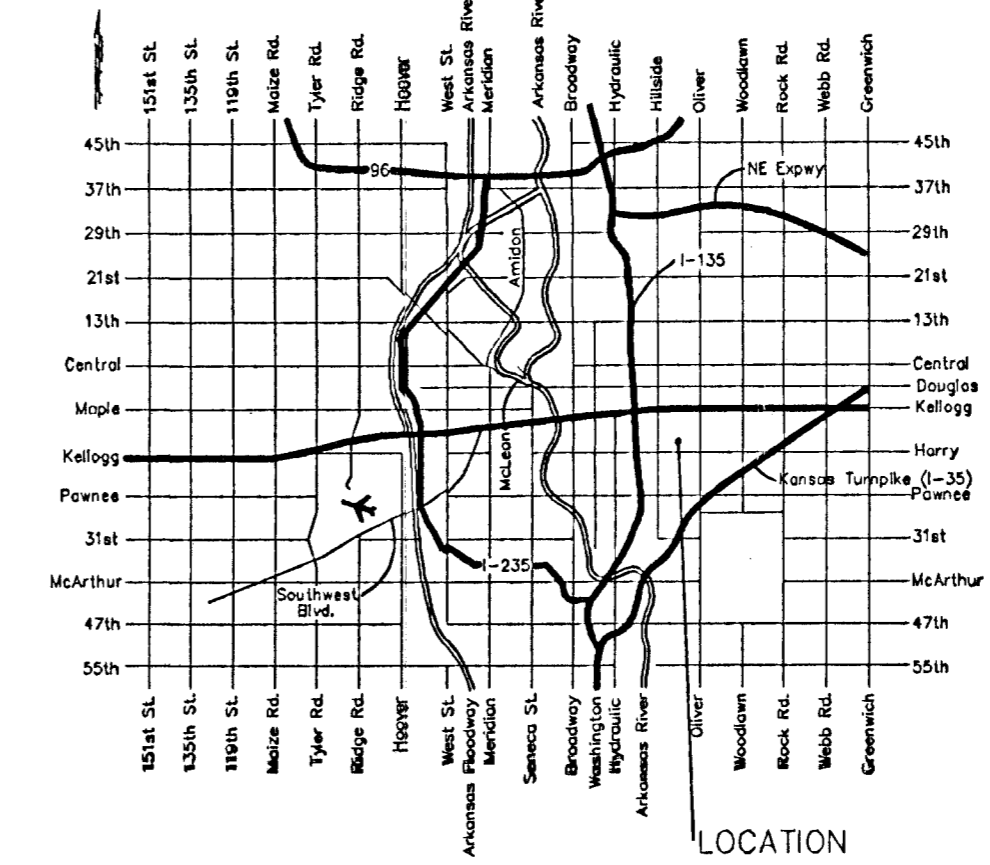

VICINITY MAP