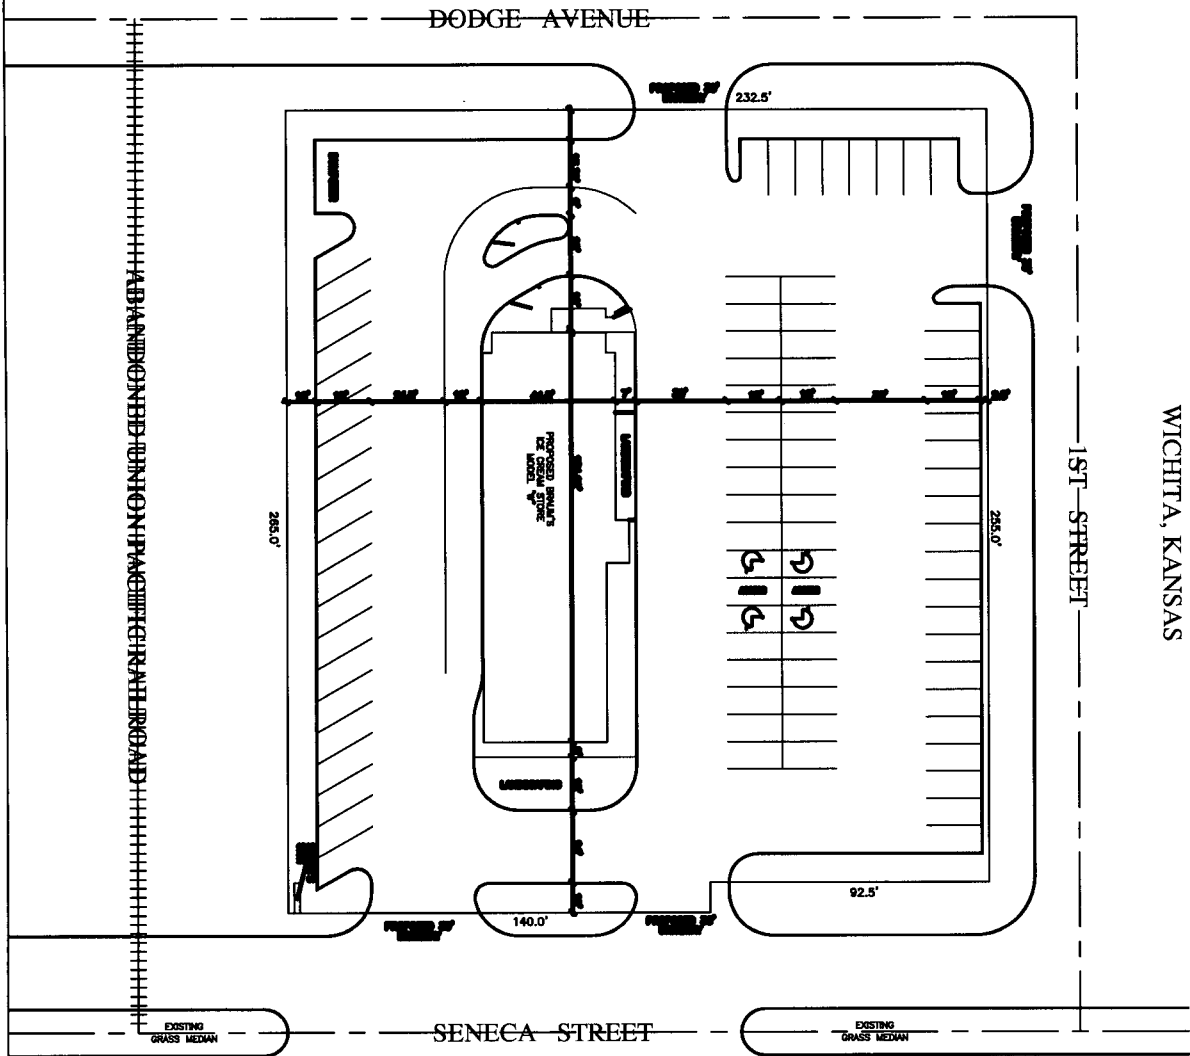

PROPOSED SITE PLAN TO SERVE  
 BRAUM'S ICE CREAM STORE  
 SENECA & DOUGLAS  
 WICHITA, KANSAS

172 SHEET  
 2-1-88

**BRAUM'S**  
 ICE CREAM COMPANY  
 P.O. BOX 25425, 3200 N.E. 63RD, OKLAHOMA CITY, OKLAHOMA 73128 405-478-1888  
 PRODUCERS, PROCESSORS & RETAILERS OF FINE DAIRY PRODUCTS