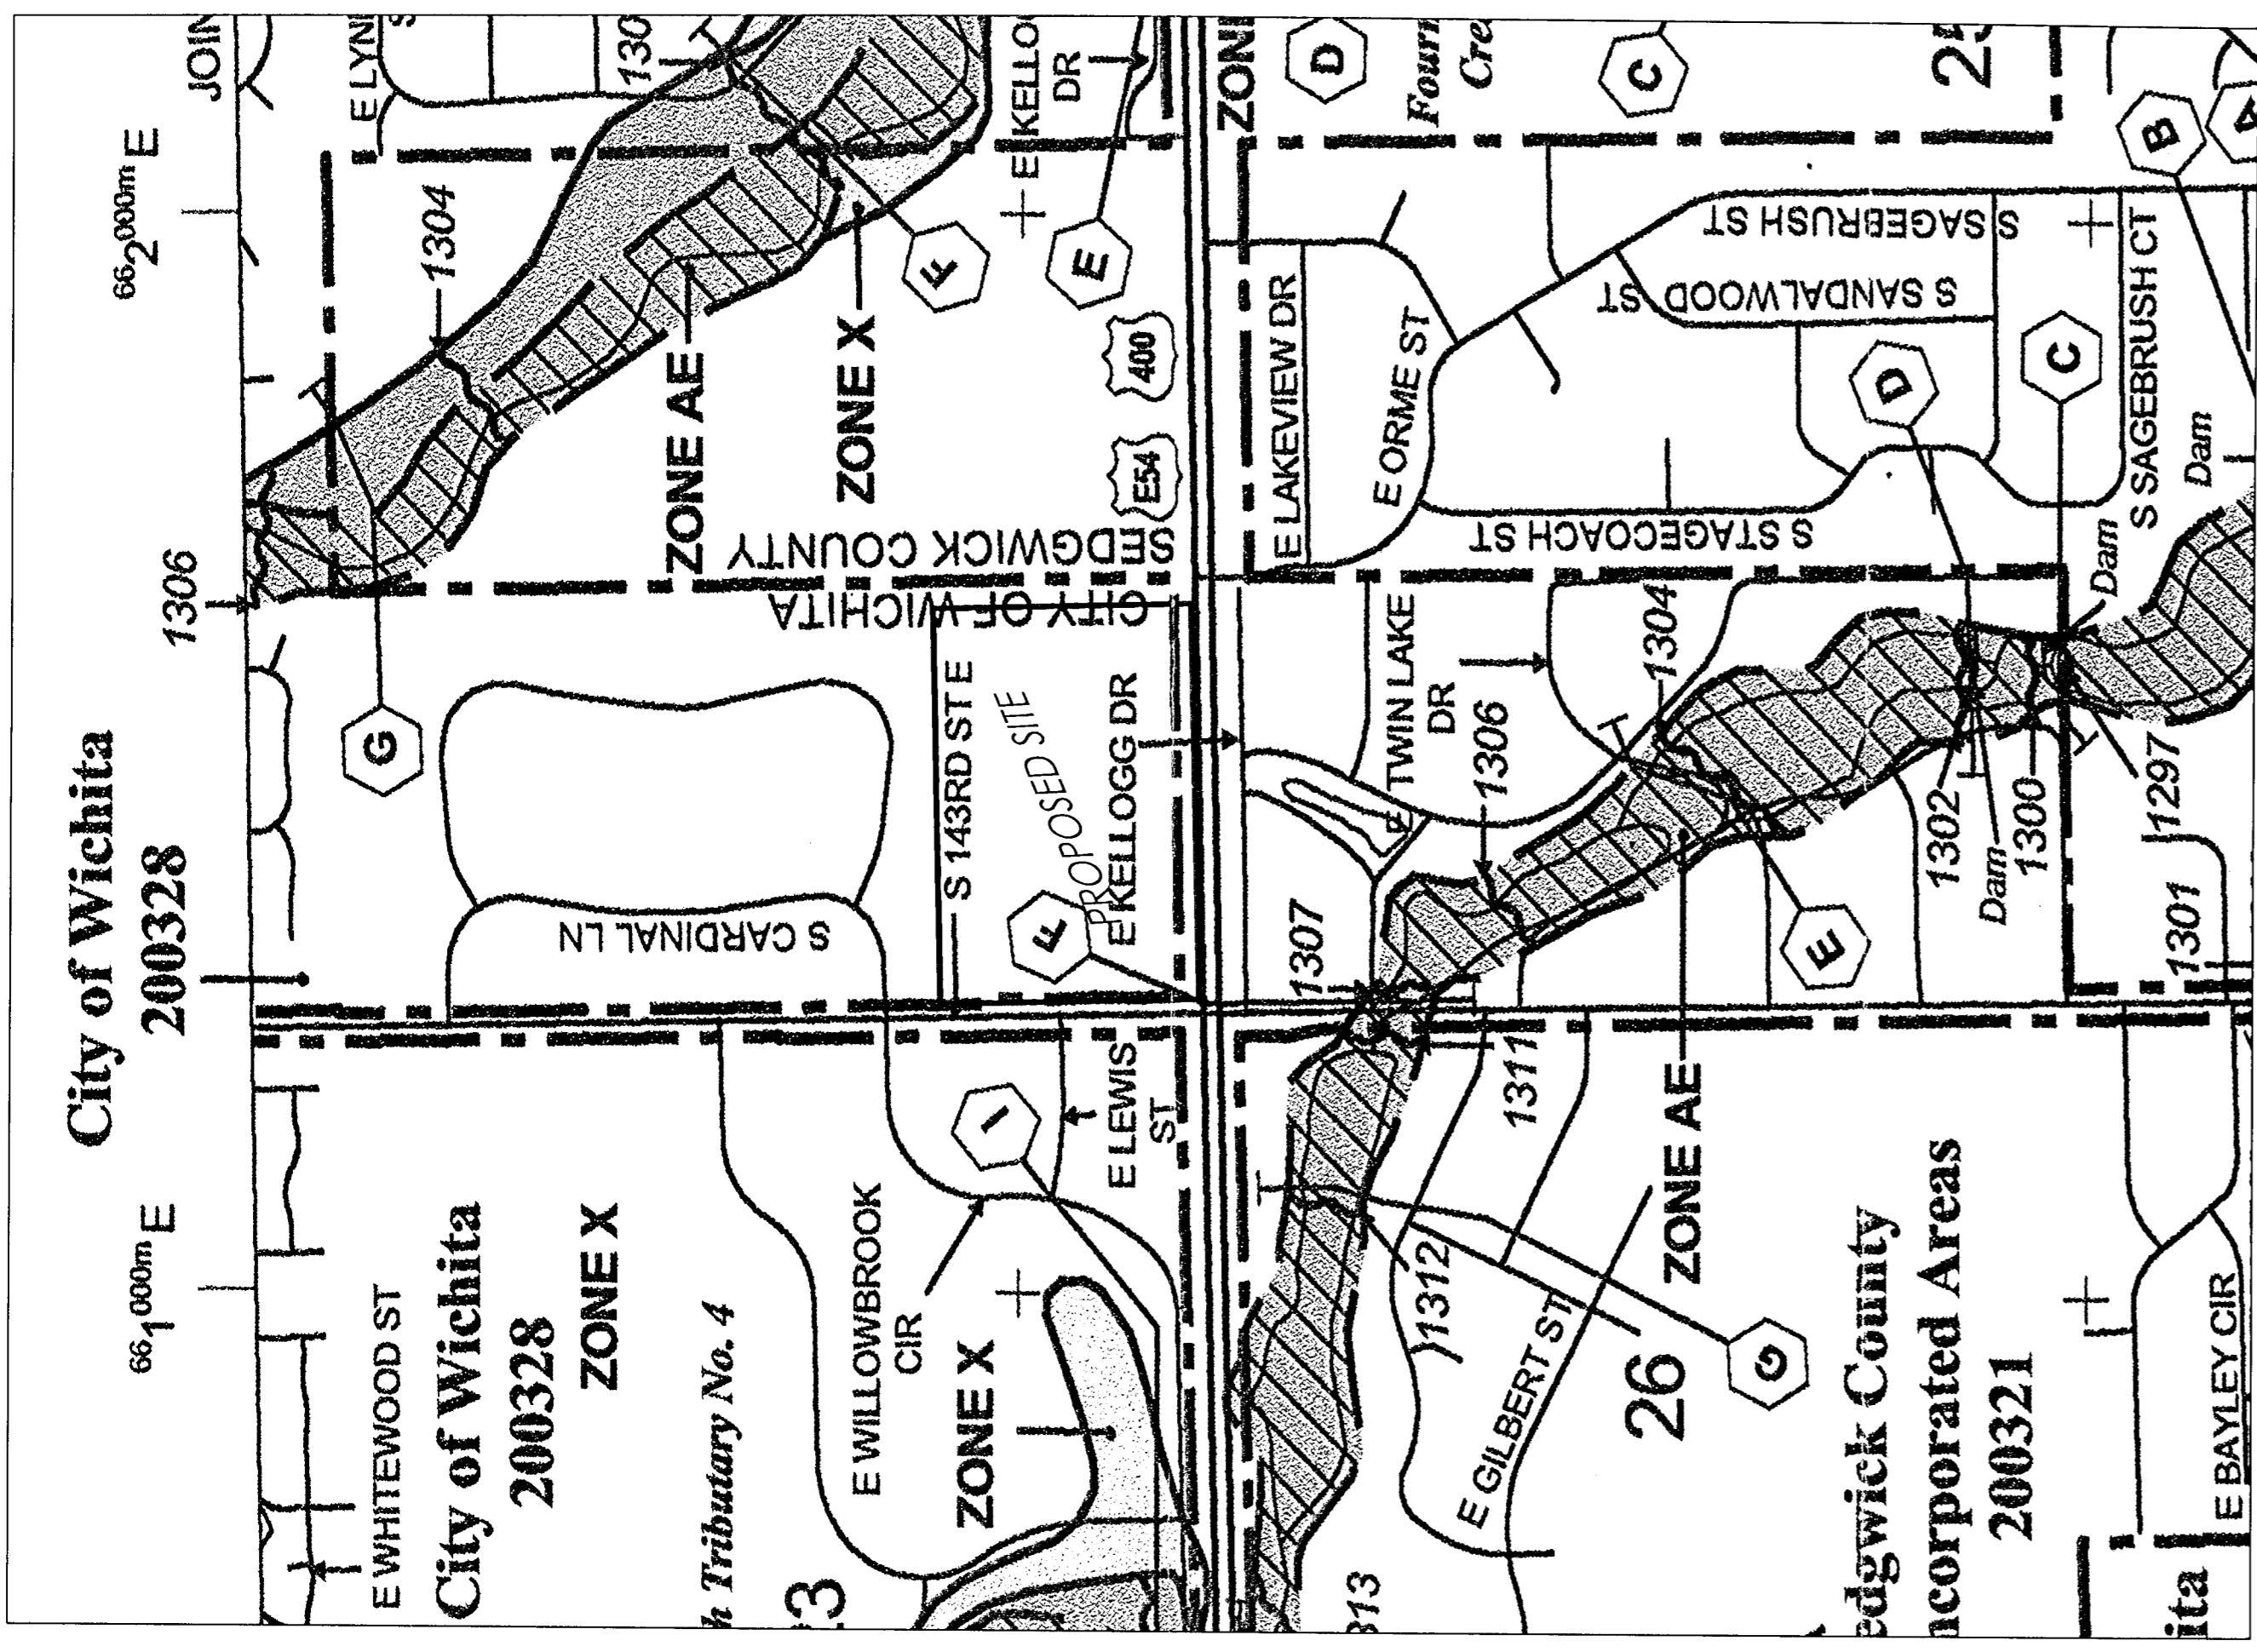

PRAIRIE POND PLAZA 2ND ADDITION

WICHITA, SEDGWICK COUNTY, KANSAS

SCALE 1" = 500'

FEMA EXHIBIT