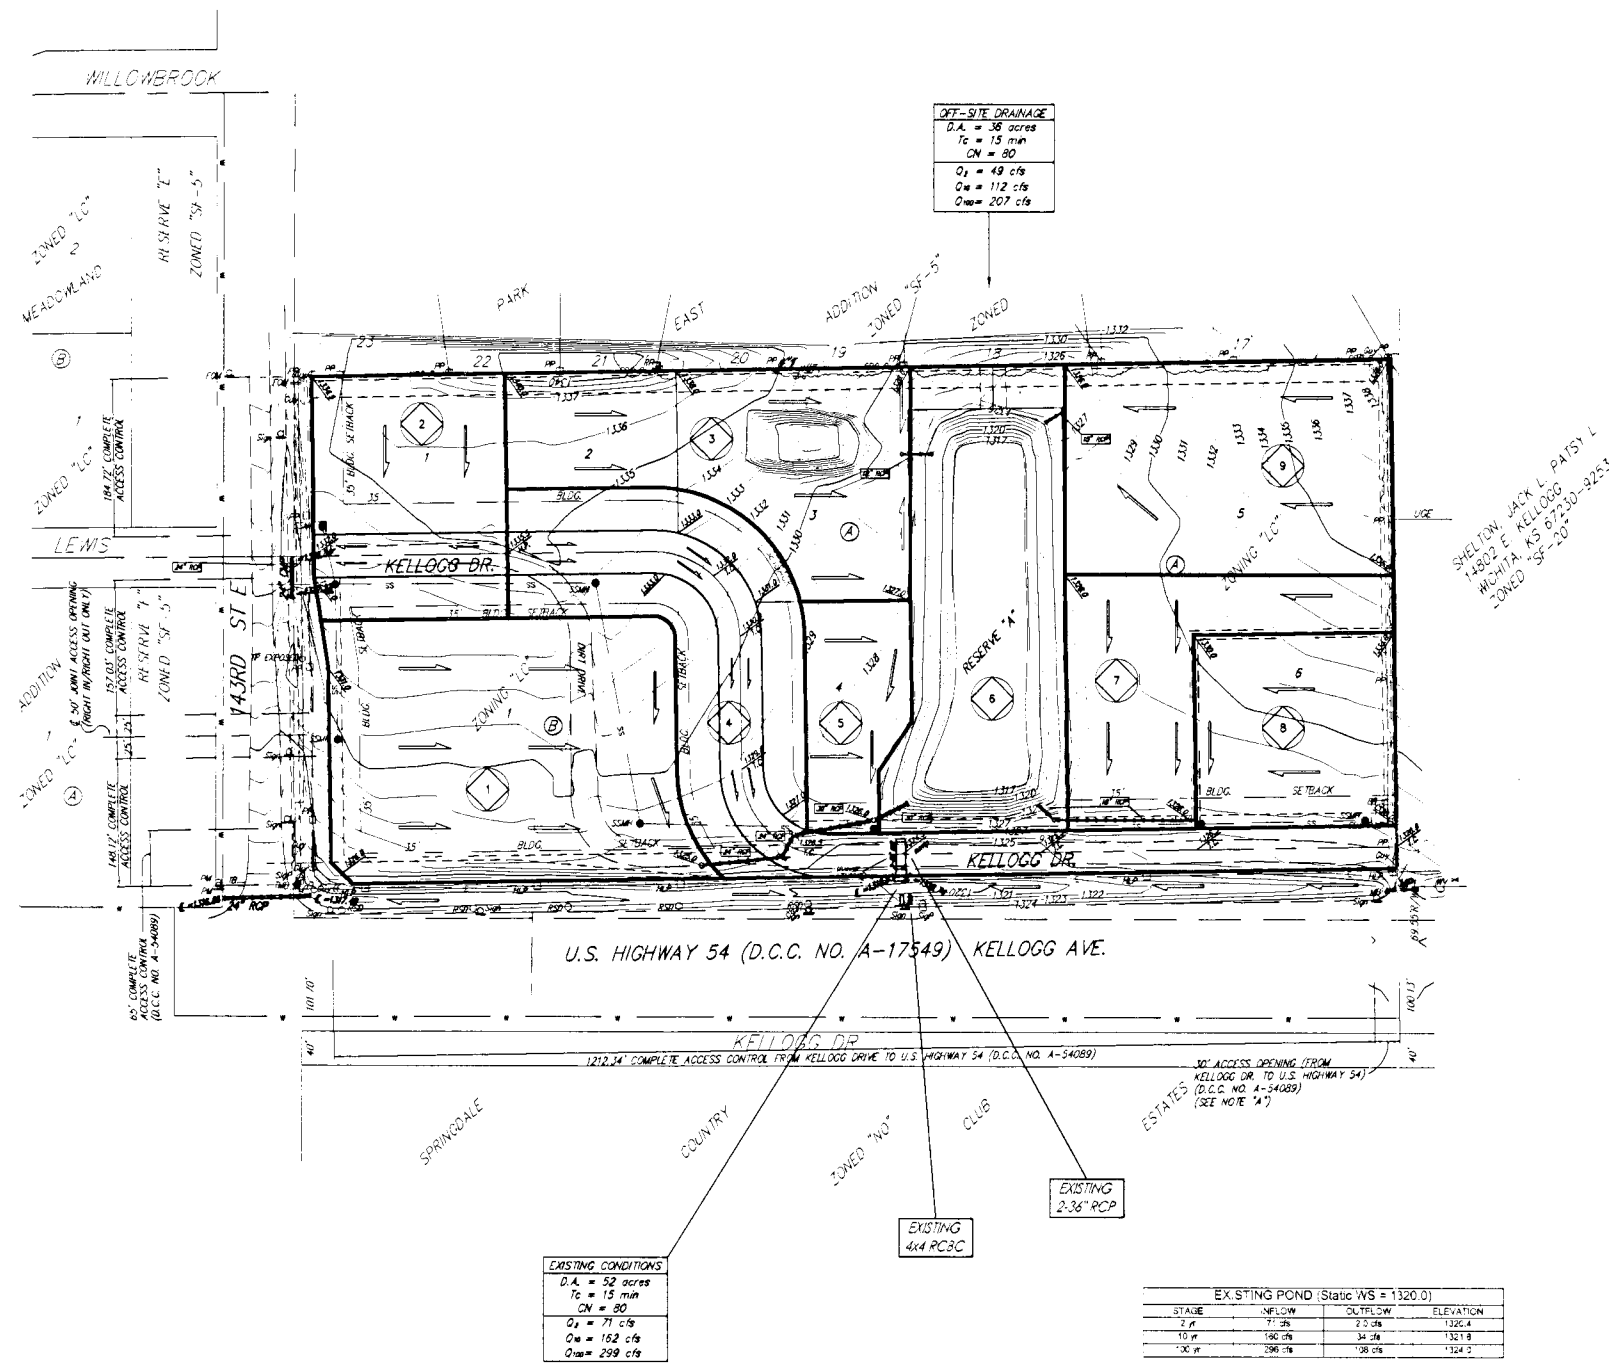

DRAINAGE & GRADING PLAN PRAIRIE POND PLAZA 2ND ADDITION WICHITA, SEDGWICK COUNTY, KANSAS