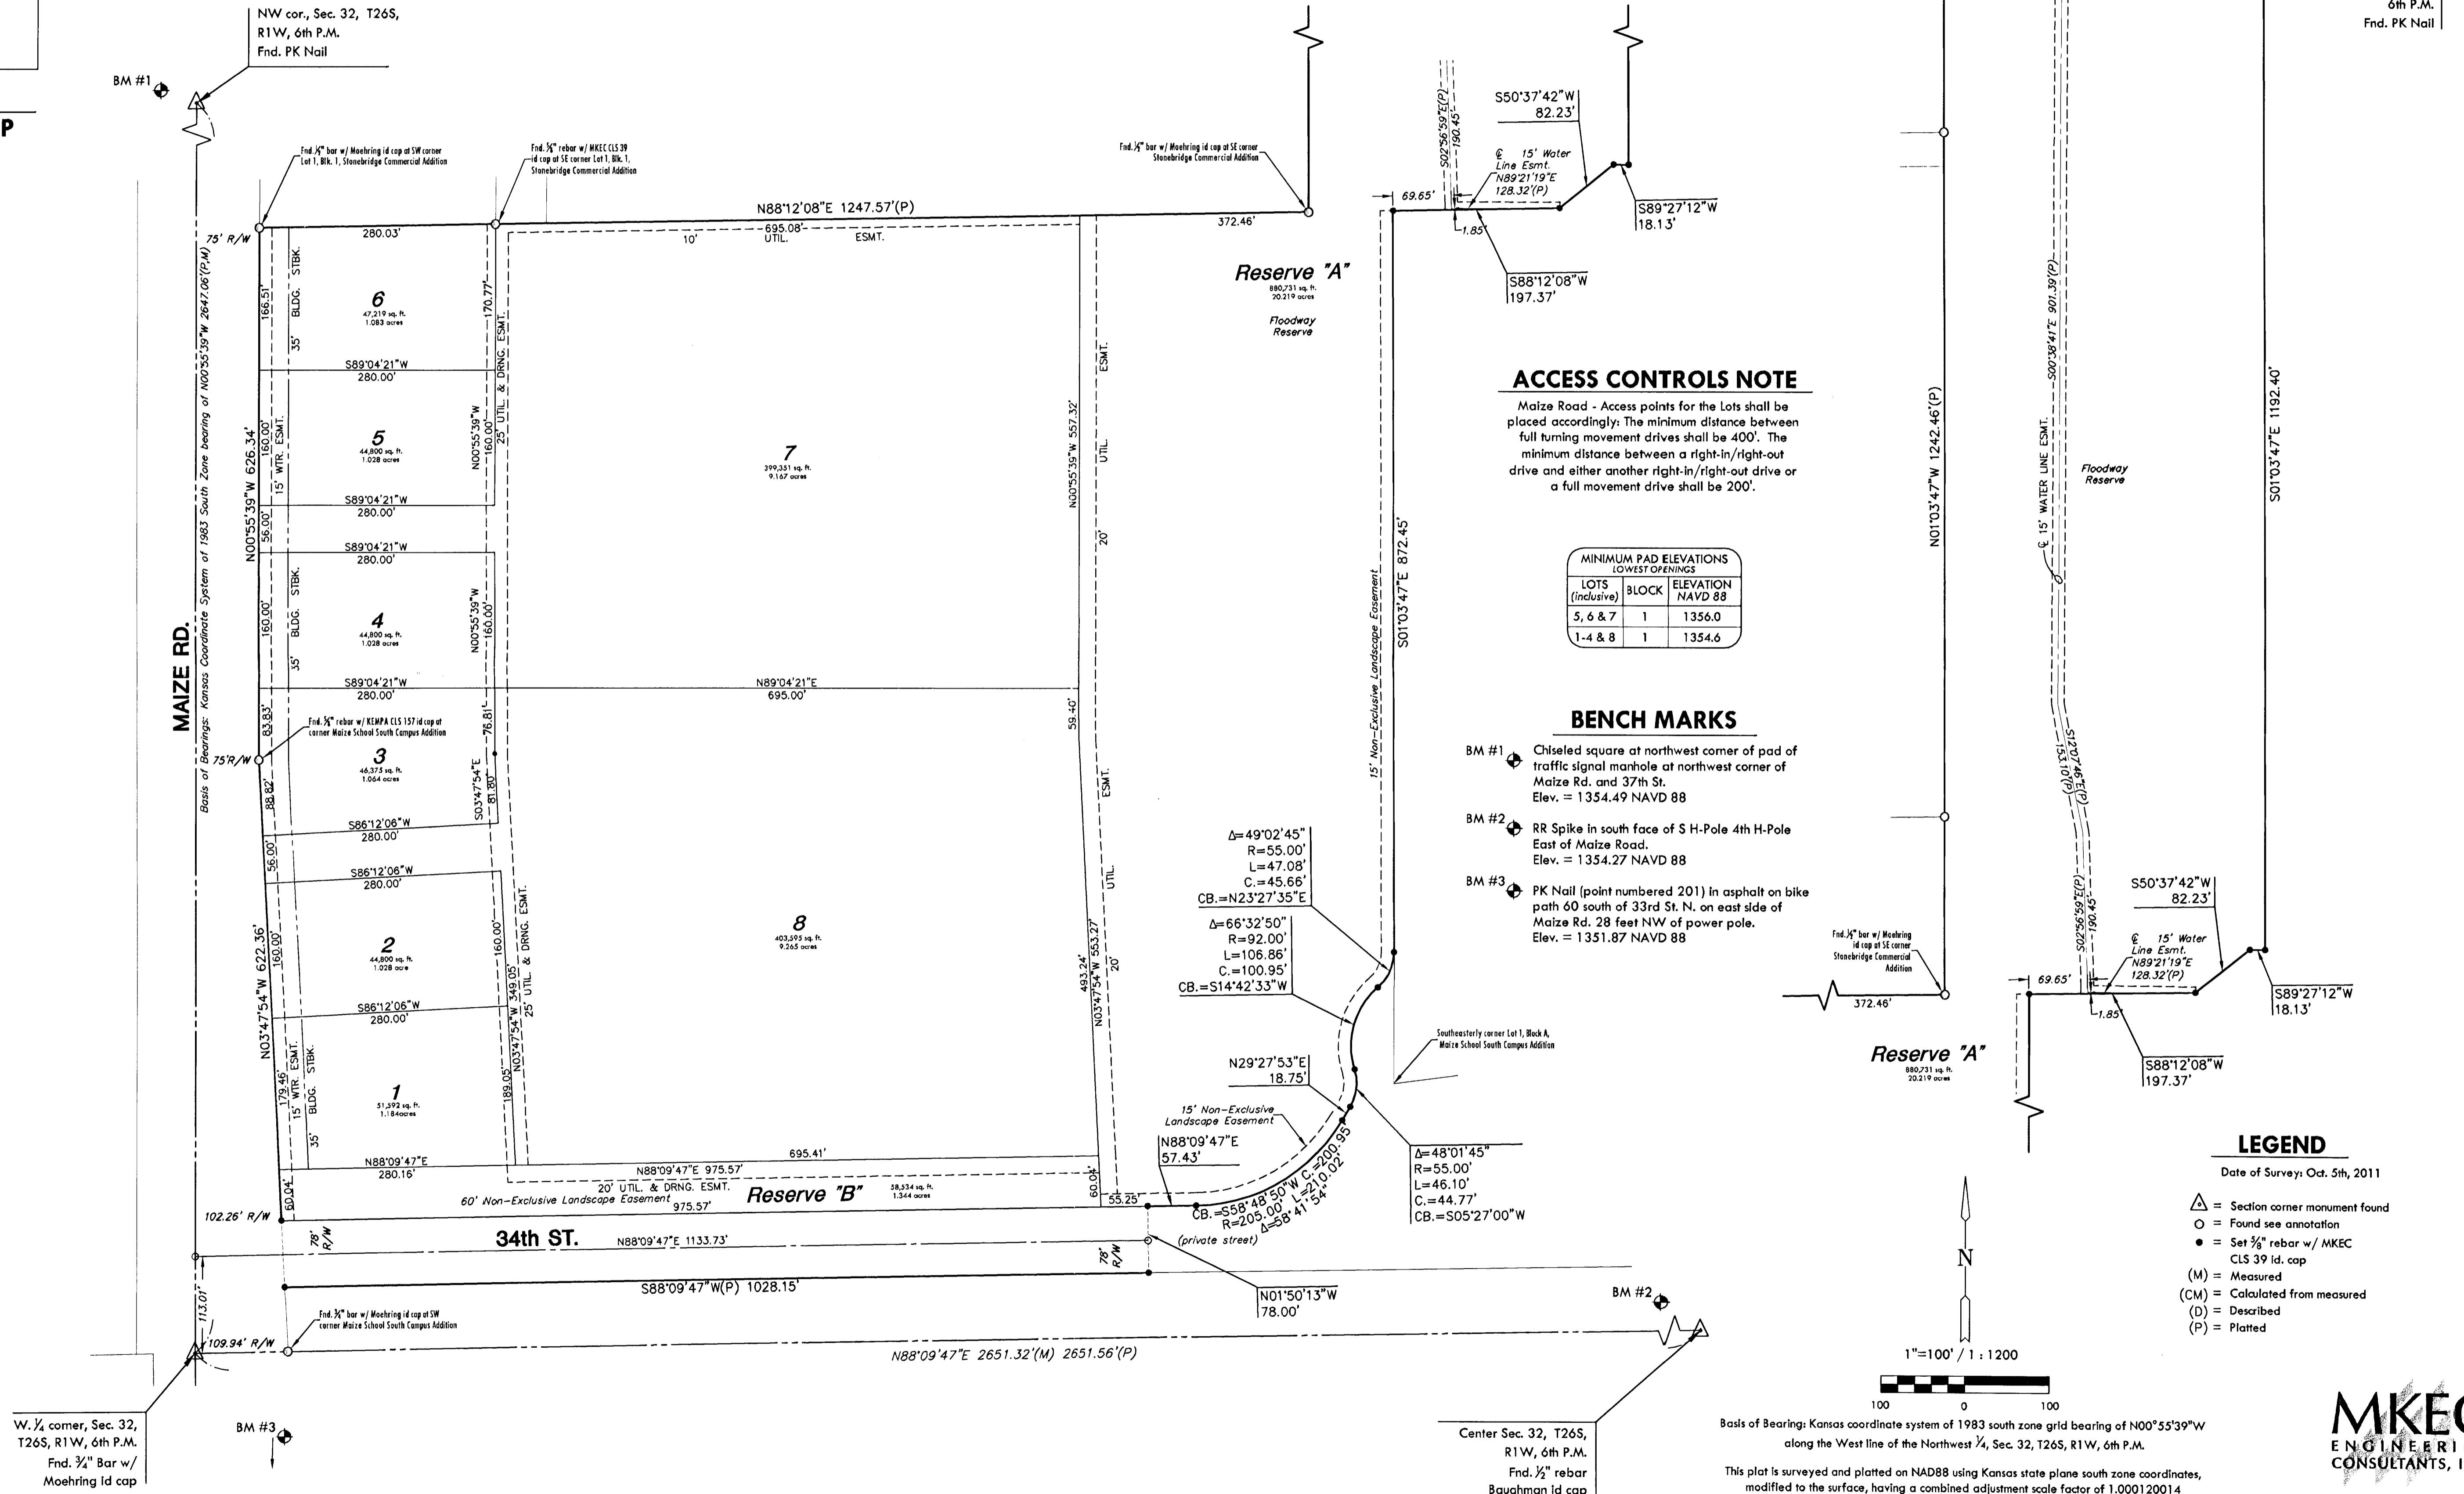

FINAL PLAT

FOX RIDGE PLAZA ADDITION

AN ADDITION TO WICHITA, SEDGWICK COUNTY, KANSAS

A replat of a portion of Maize South School Campus Addition

MKEC
ENGINEERING
CONSULTANTS, INC.

411 N. WEBB ROAD
WICHITA, K.S. 67206
316-684-9600

A:\Projects\2011\1101010277\Final Plat\Final Plat.dwg 11/28/2011 10:14:44 AM