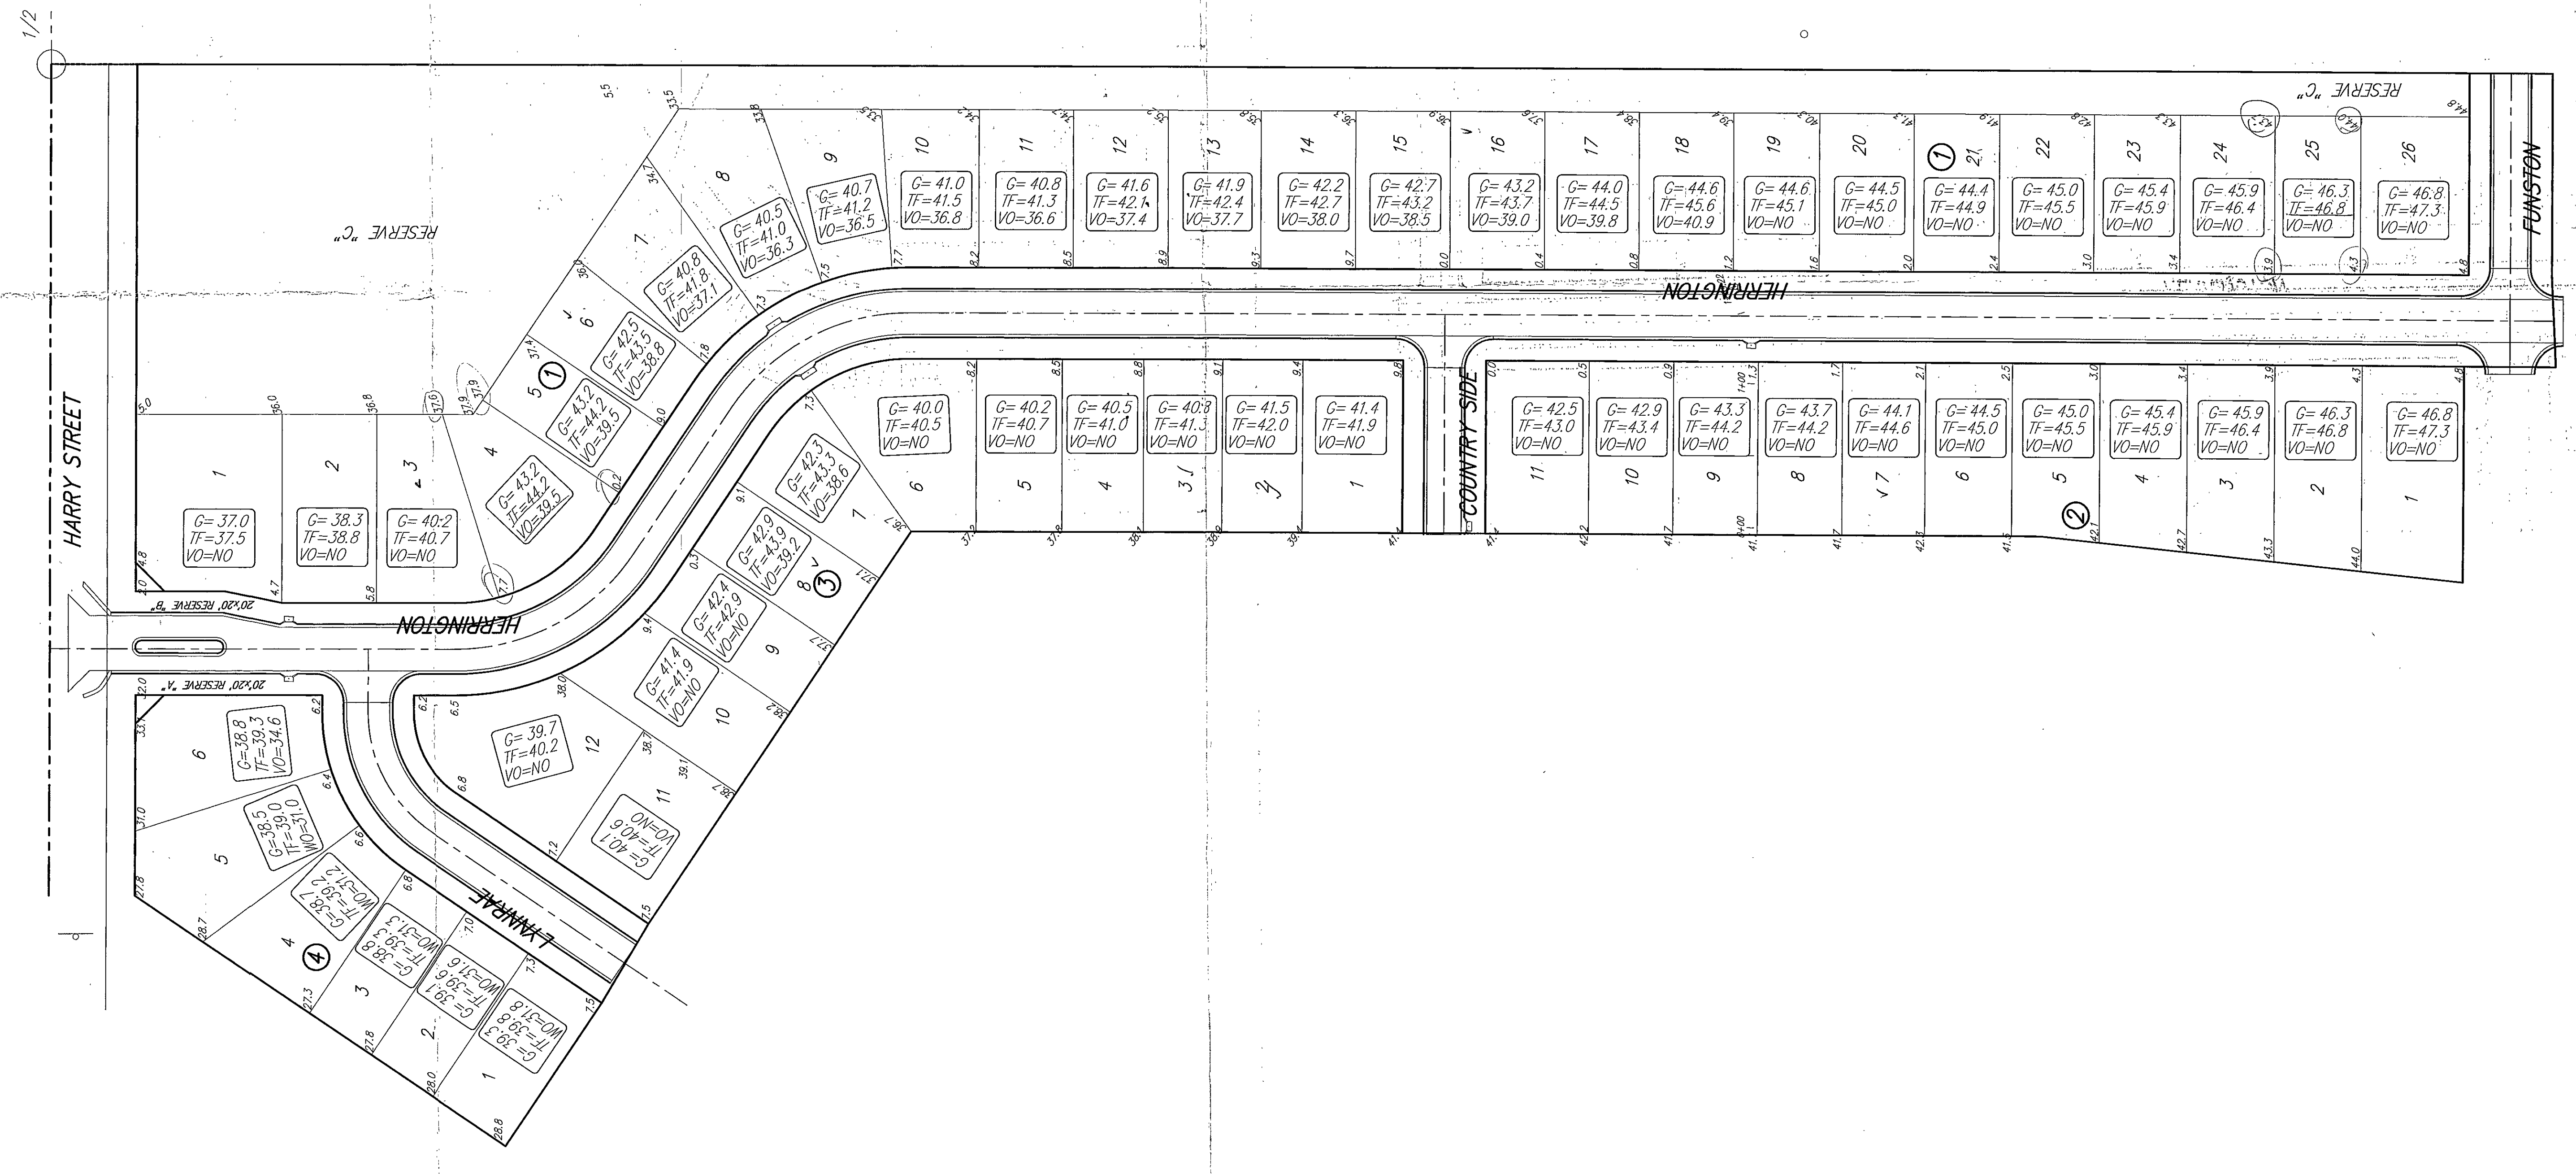

WILLOW CREEK EAST

Wichita, Sedgwick County, Kansas
4-Corner Lot Grading

NO.	DATE	DESCRIPTION
1	1.2.1.4.5.6.7.8	100%
2	1.2.1.4.5.6	100%