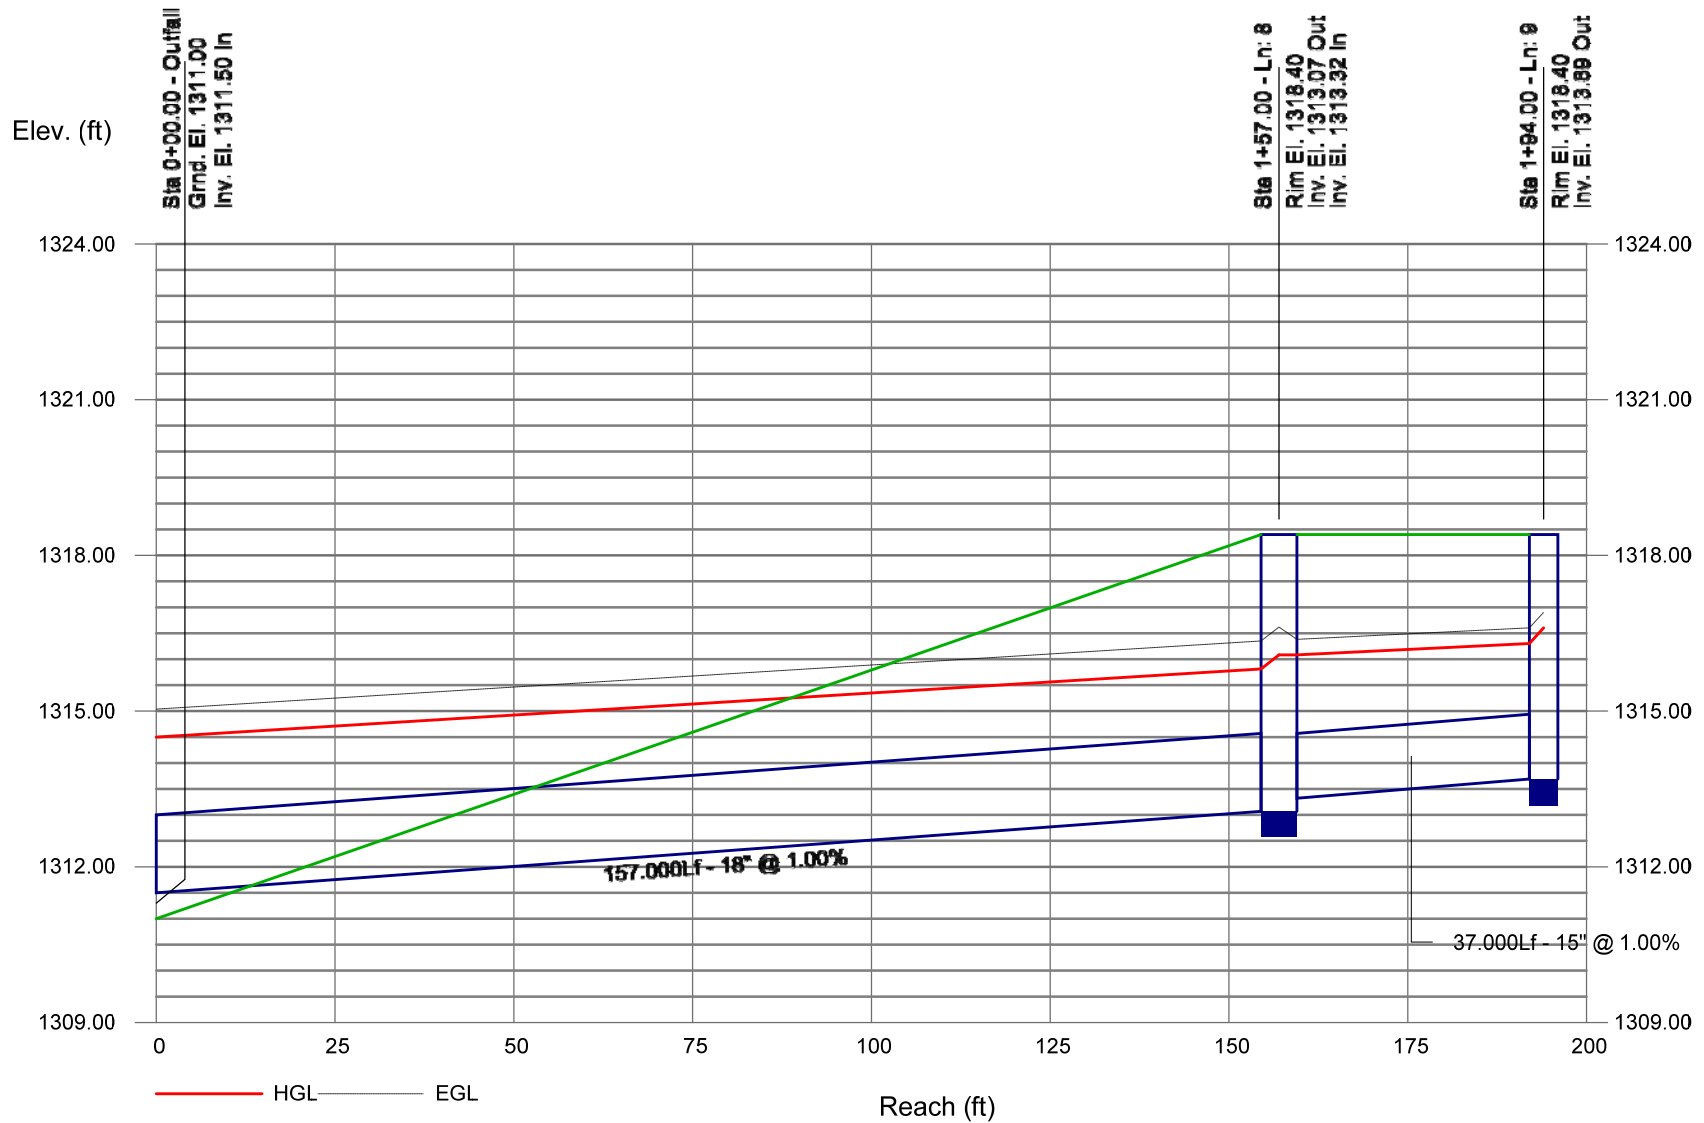

# SteppesSWS

# Storm Sewer Profile