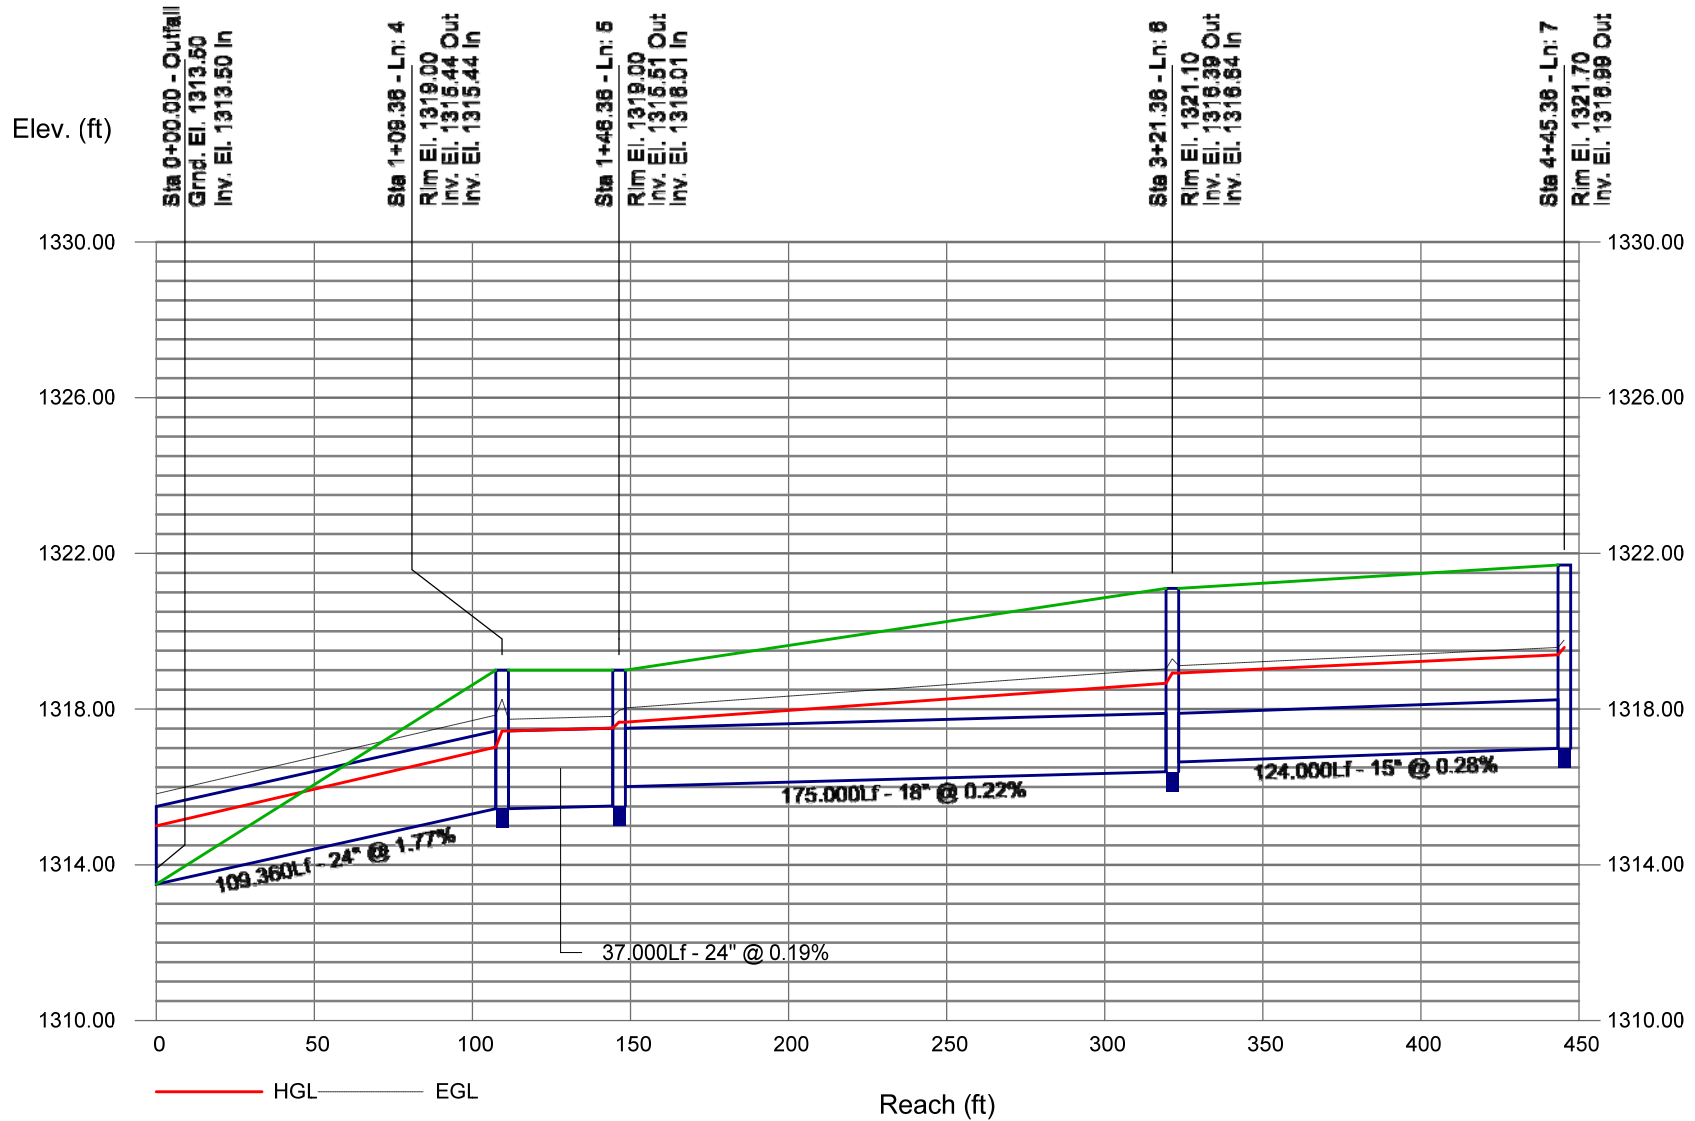

# SteppesSWS

# Storm Sewer Profile