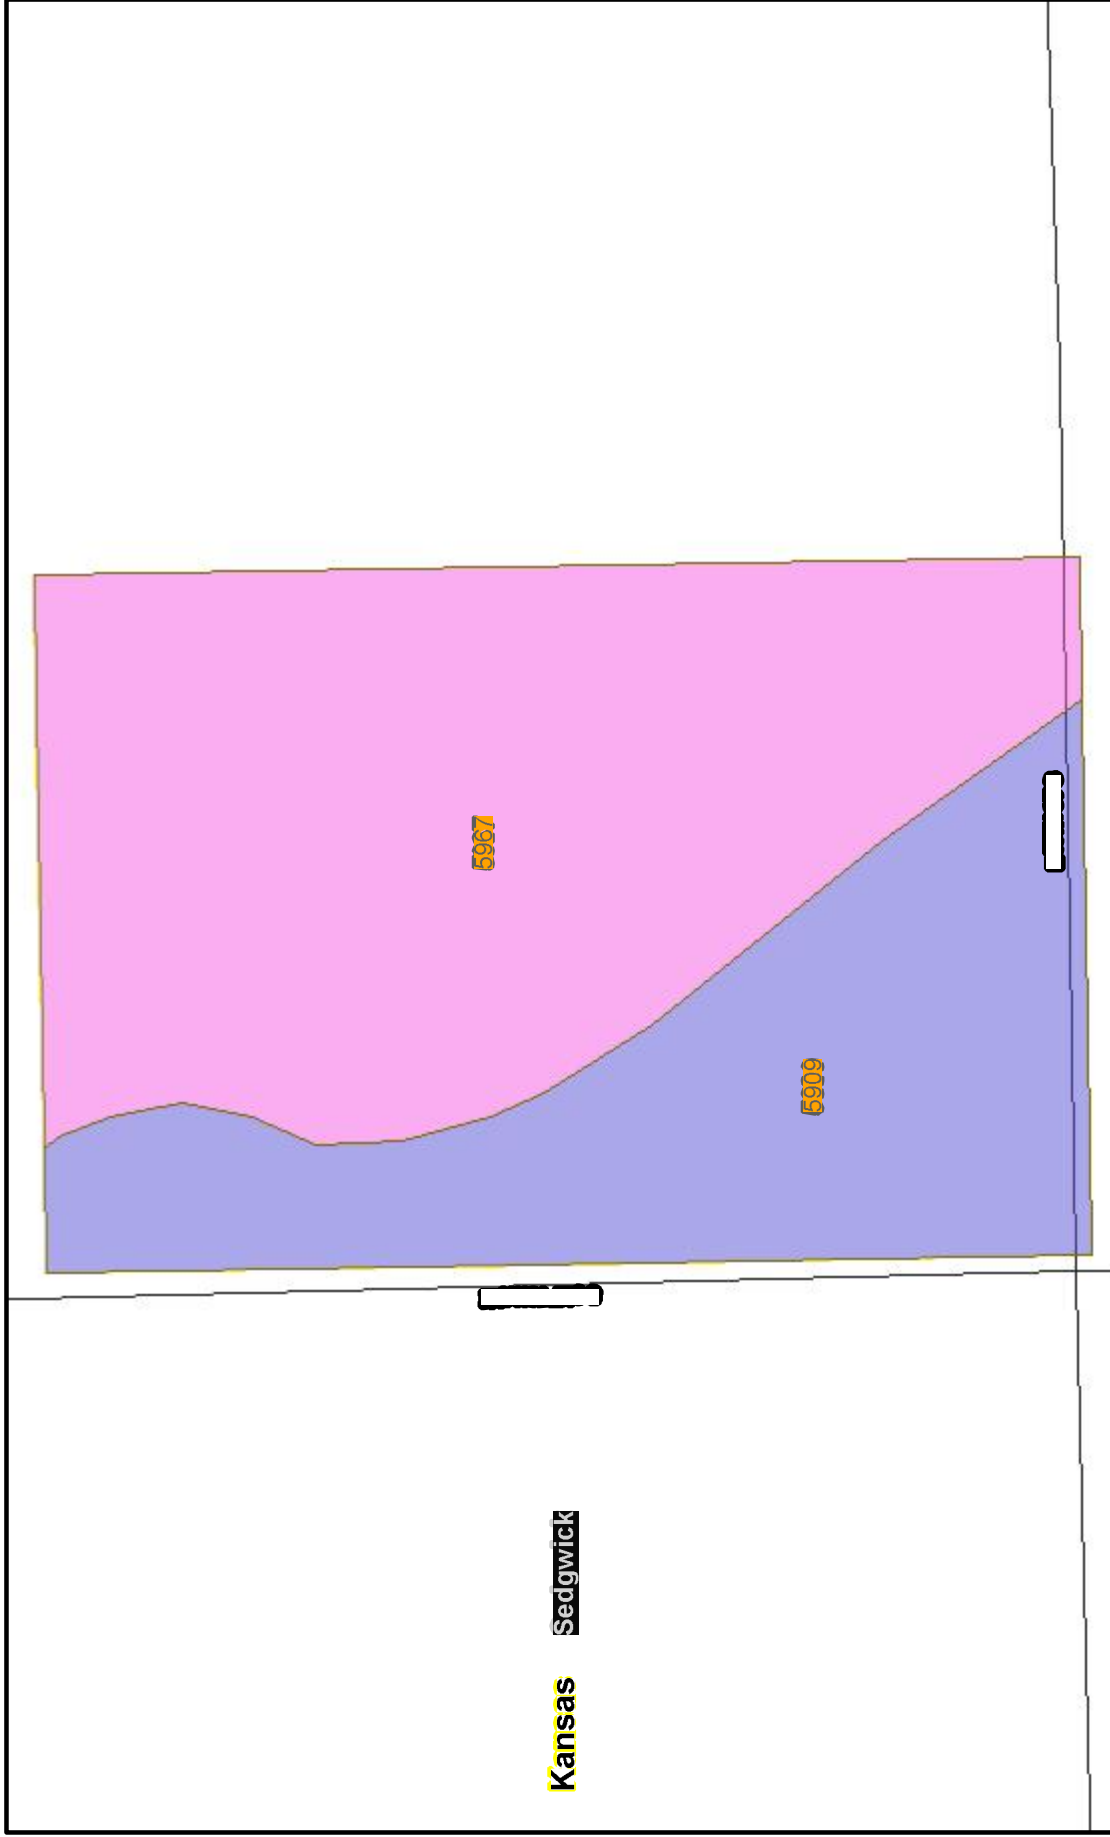

HYDROLOGIC GROUP RATING FOR SEDGWICK COUNTY, KANSAS

Clifton Heights Commercial

Kansas **Sedgwick**

Meters
0 30 60 120

Feet
0 50 100 200 300 400