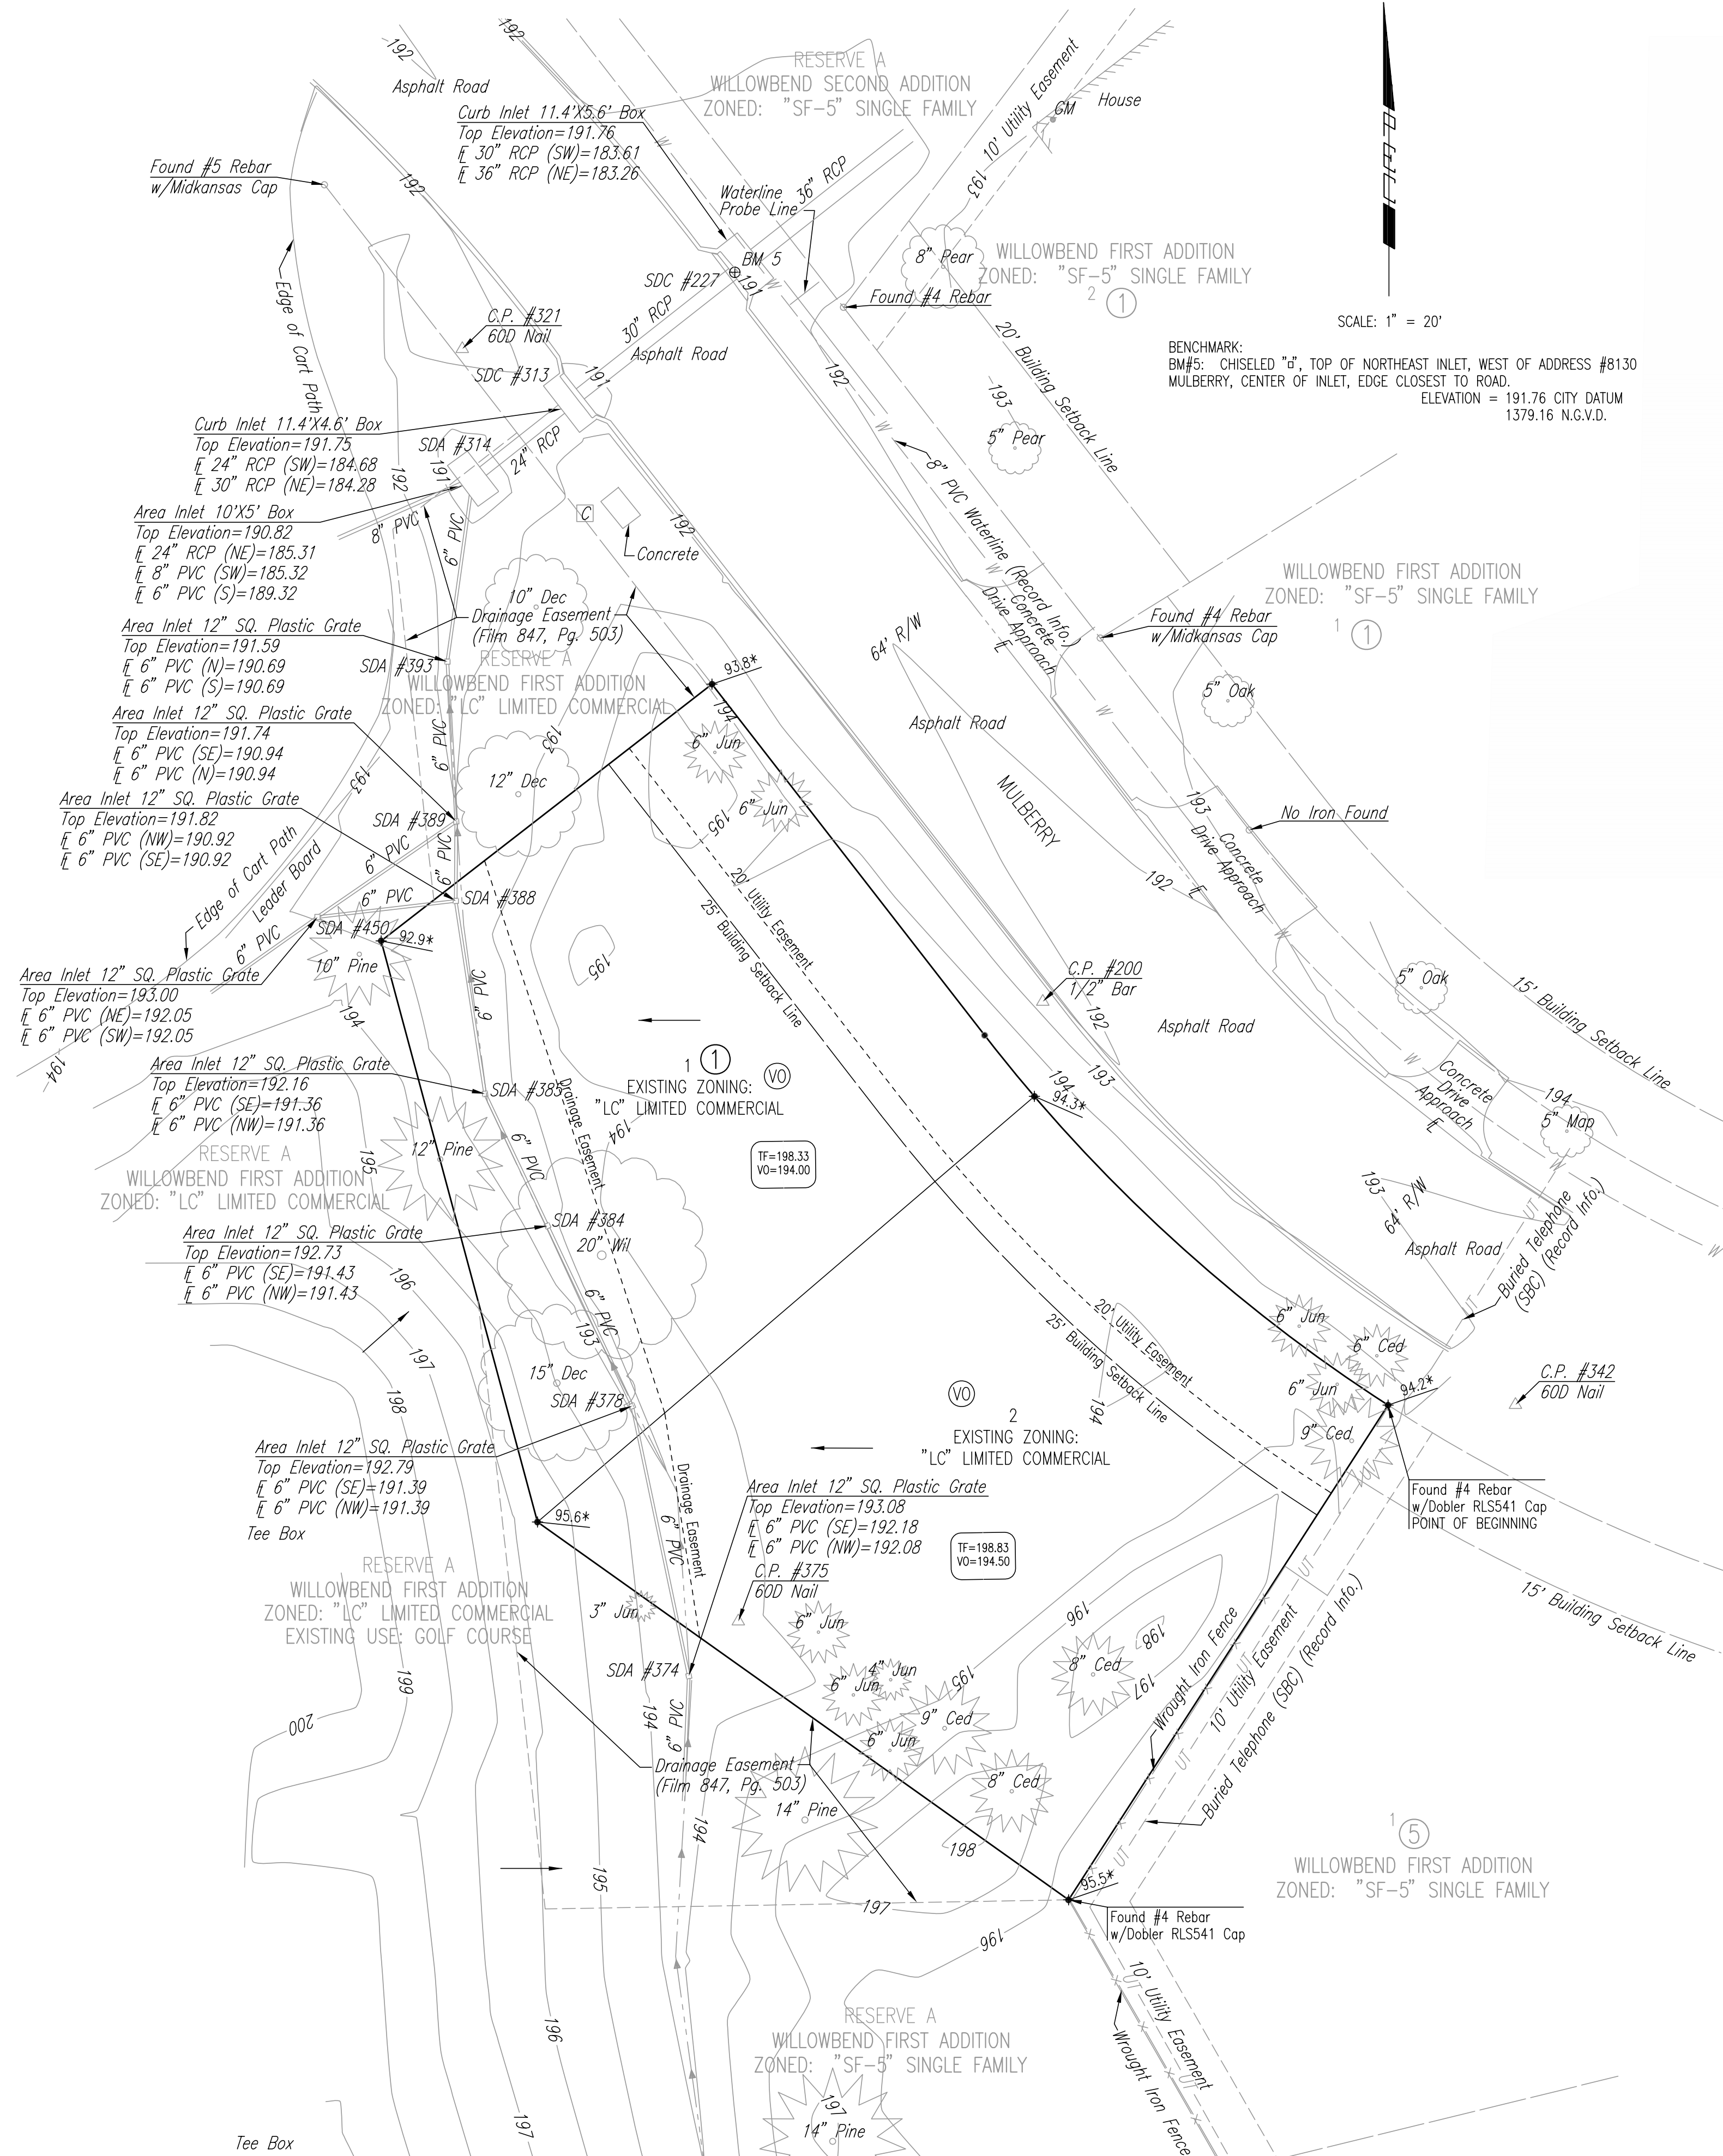

# WILLOWBEND NINTH ADDITION

## AN ADDITION TO WICHITA, SEDGWICK COUNTY, KANSAS

### FOUR-CORNER PLAN

| MINIMUM OPENINGS | ELEVATION (N.G.V.D.) | City Datum |
|------------------|----------------------|------------|
| BLOCK 1          |                      |            |
| LOTS 1 & 2       | 1380.15              | 192.75     |