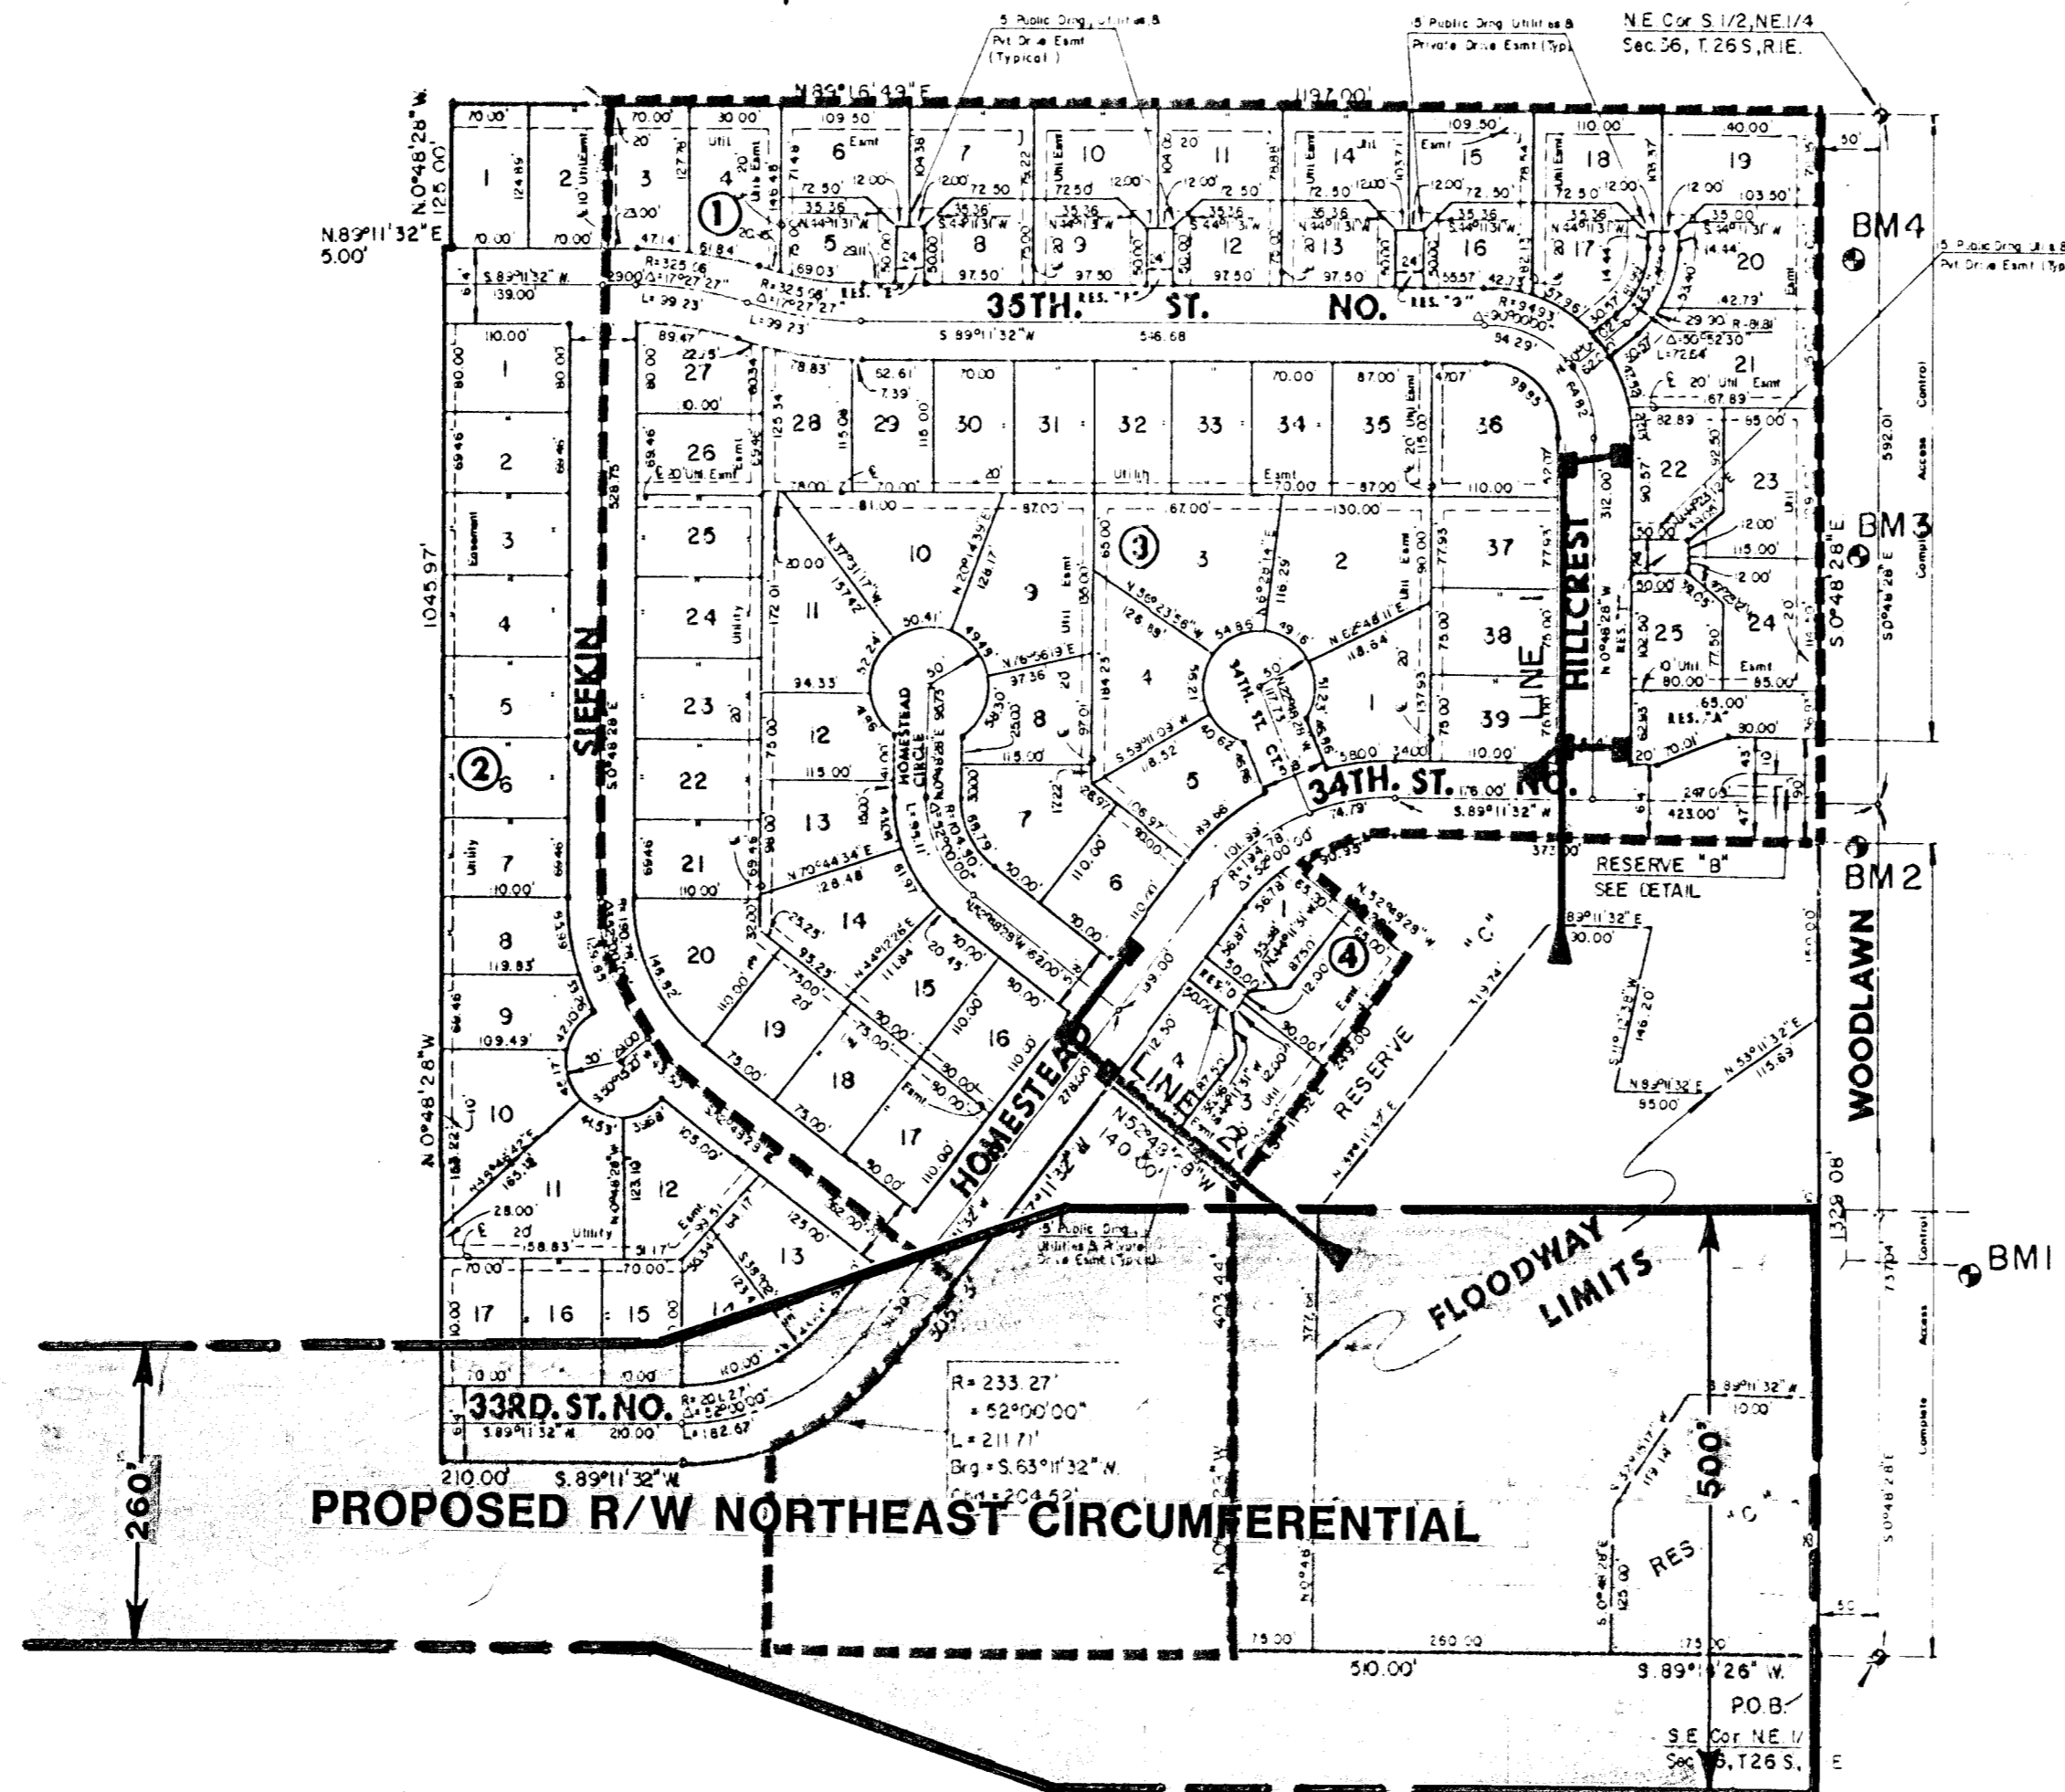

EAST HAMPTON ADDITION

N
Scale: 1" = 150'