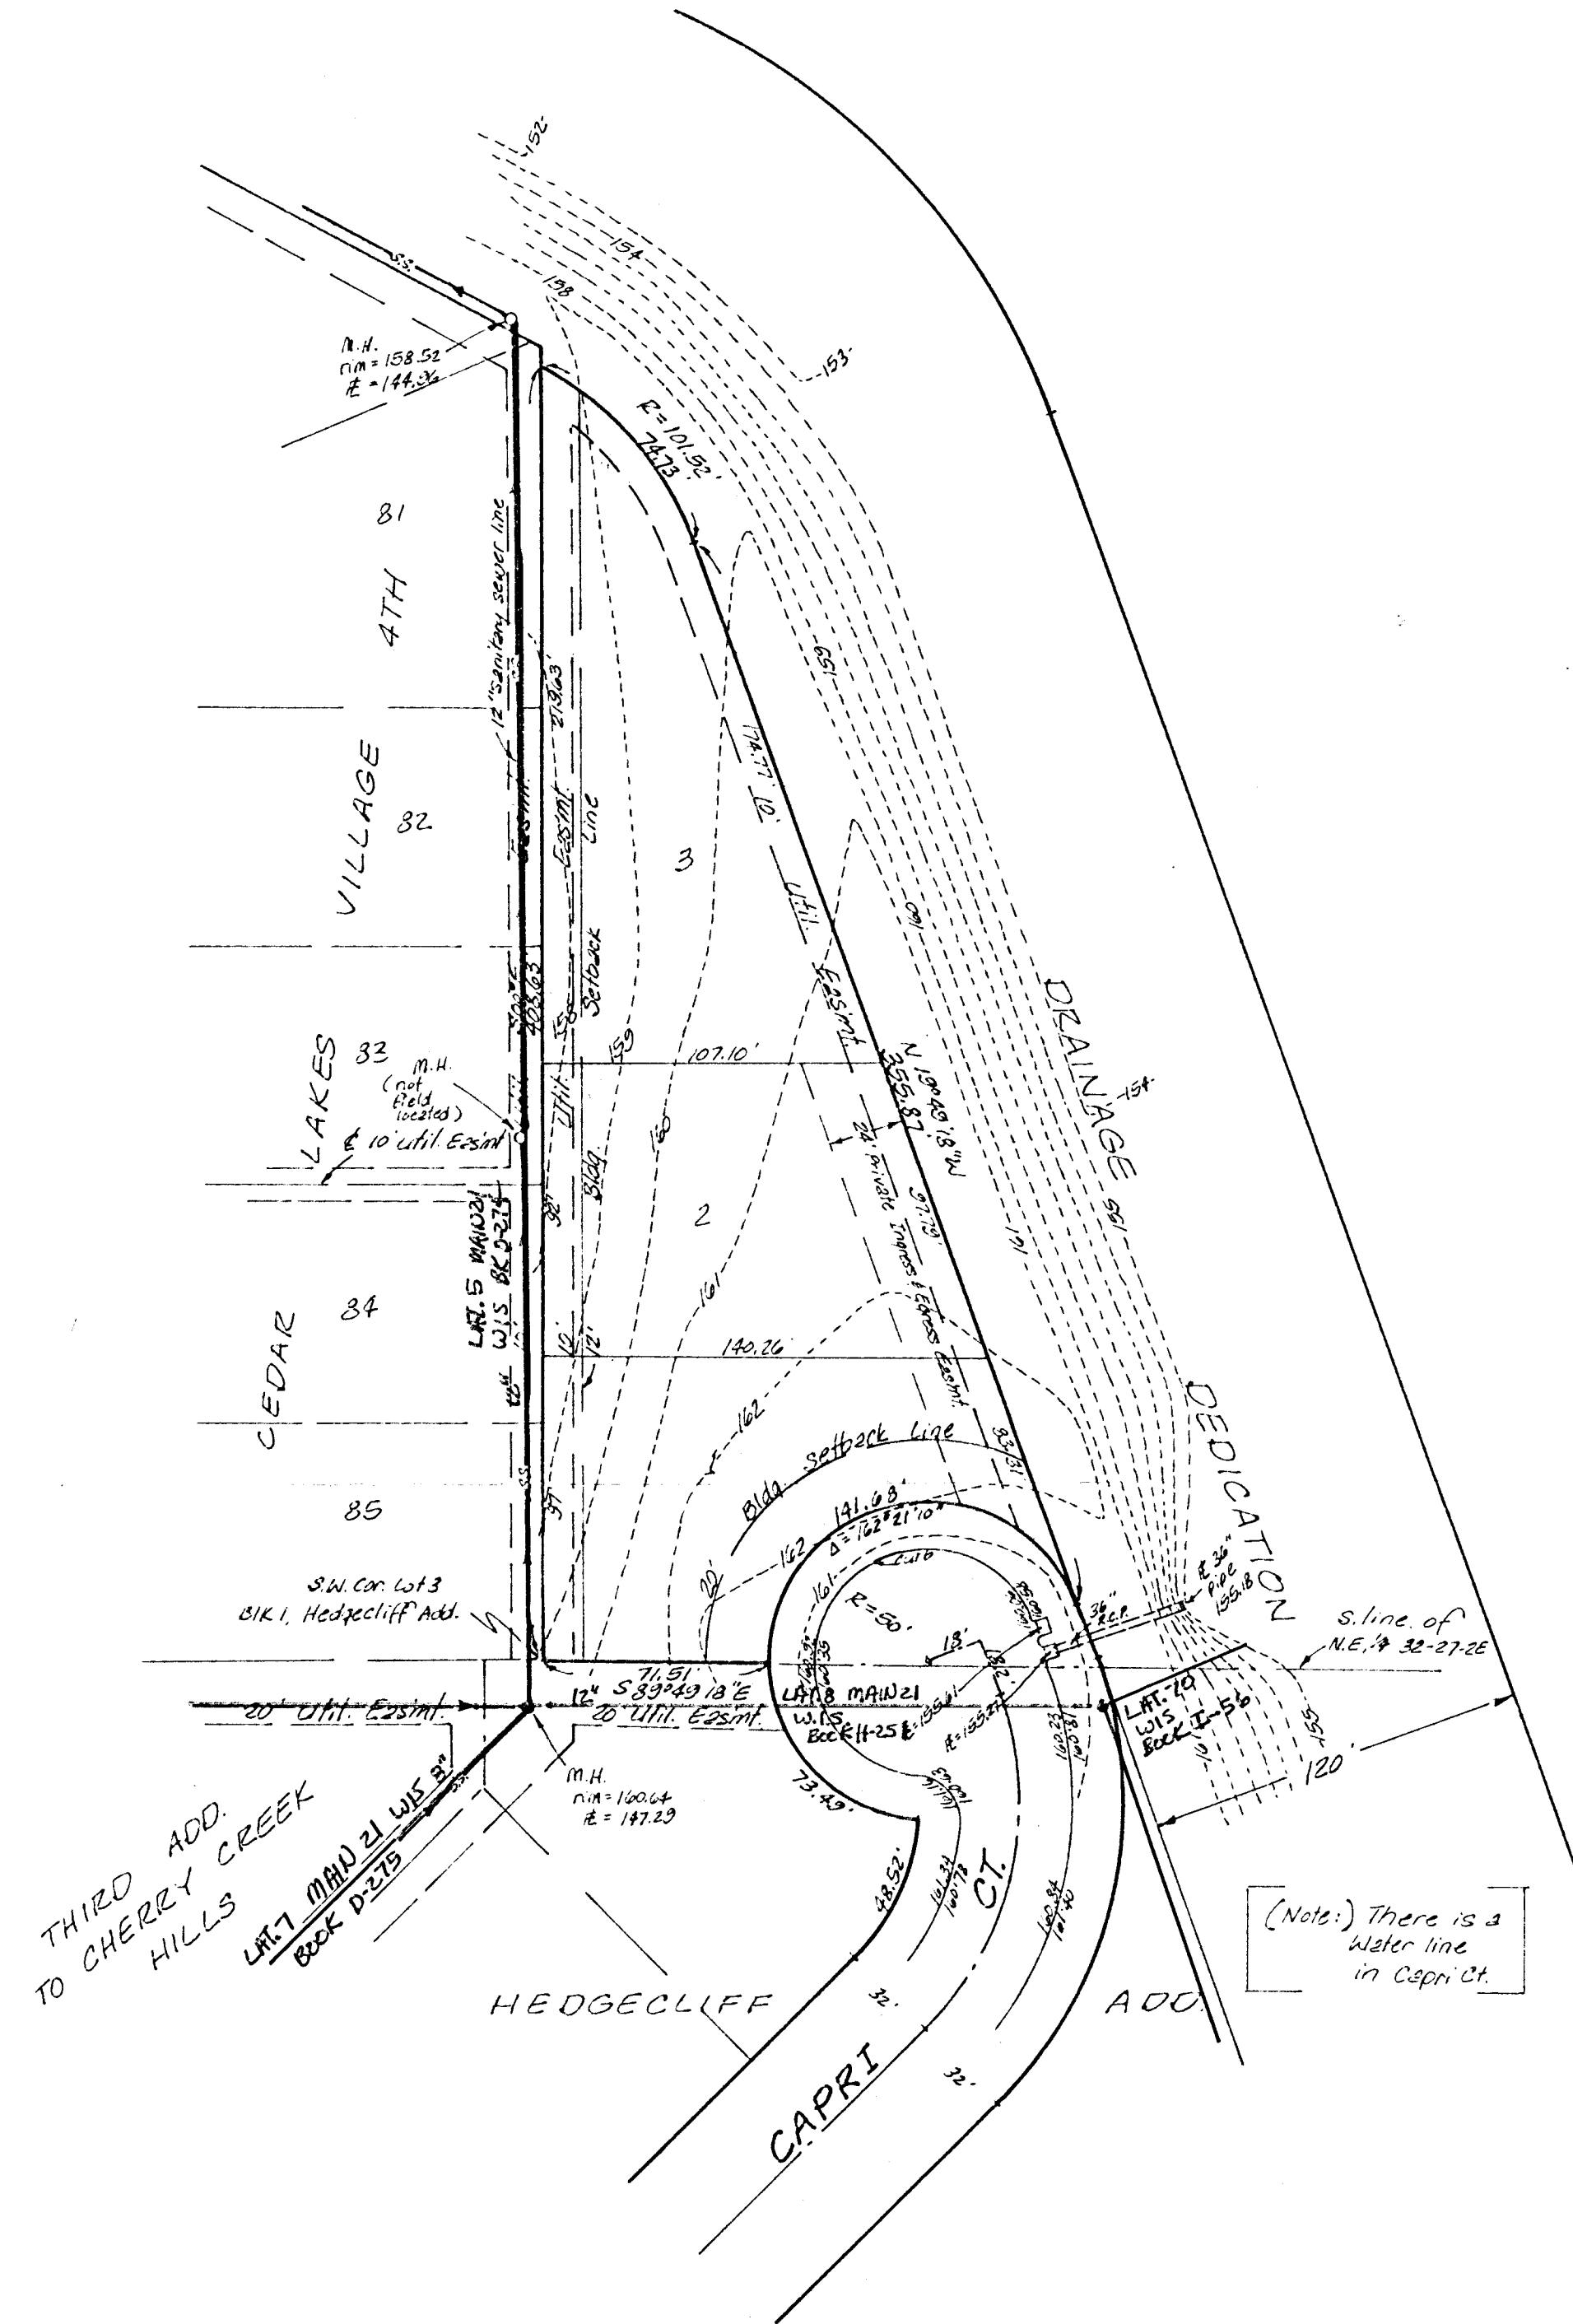

1"=50'  
Elev. - City Datum

SKETCH PLAT  
CEDAR CLIFF ADDITION

BEING A REPLAT OF LOTS 3 AND 4,  
BLOCK 1, HEDGECLIFF ADDITION,  
WICHITA, KANSAS

OWNER: MICHAEL D. HUFF