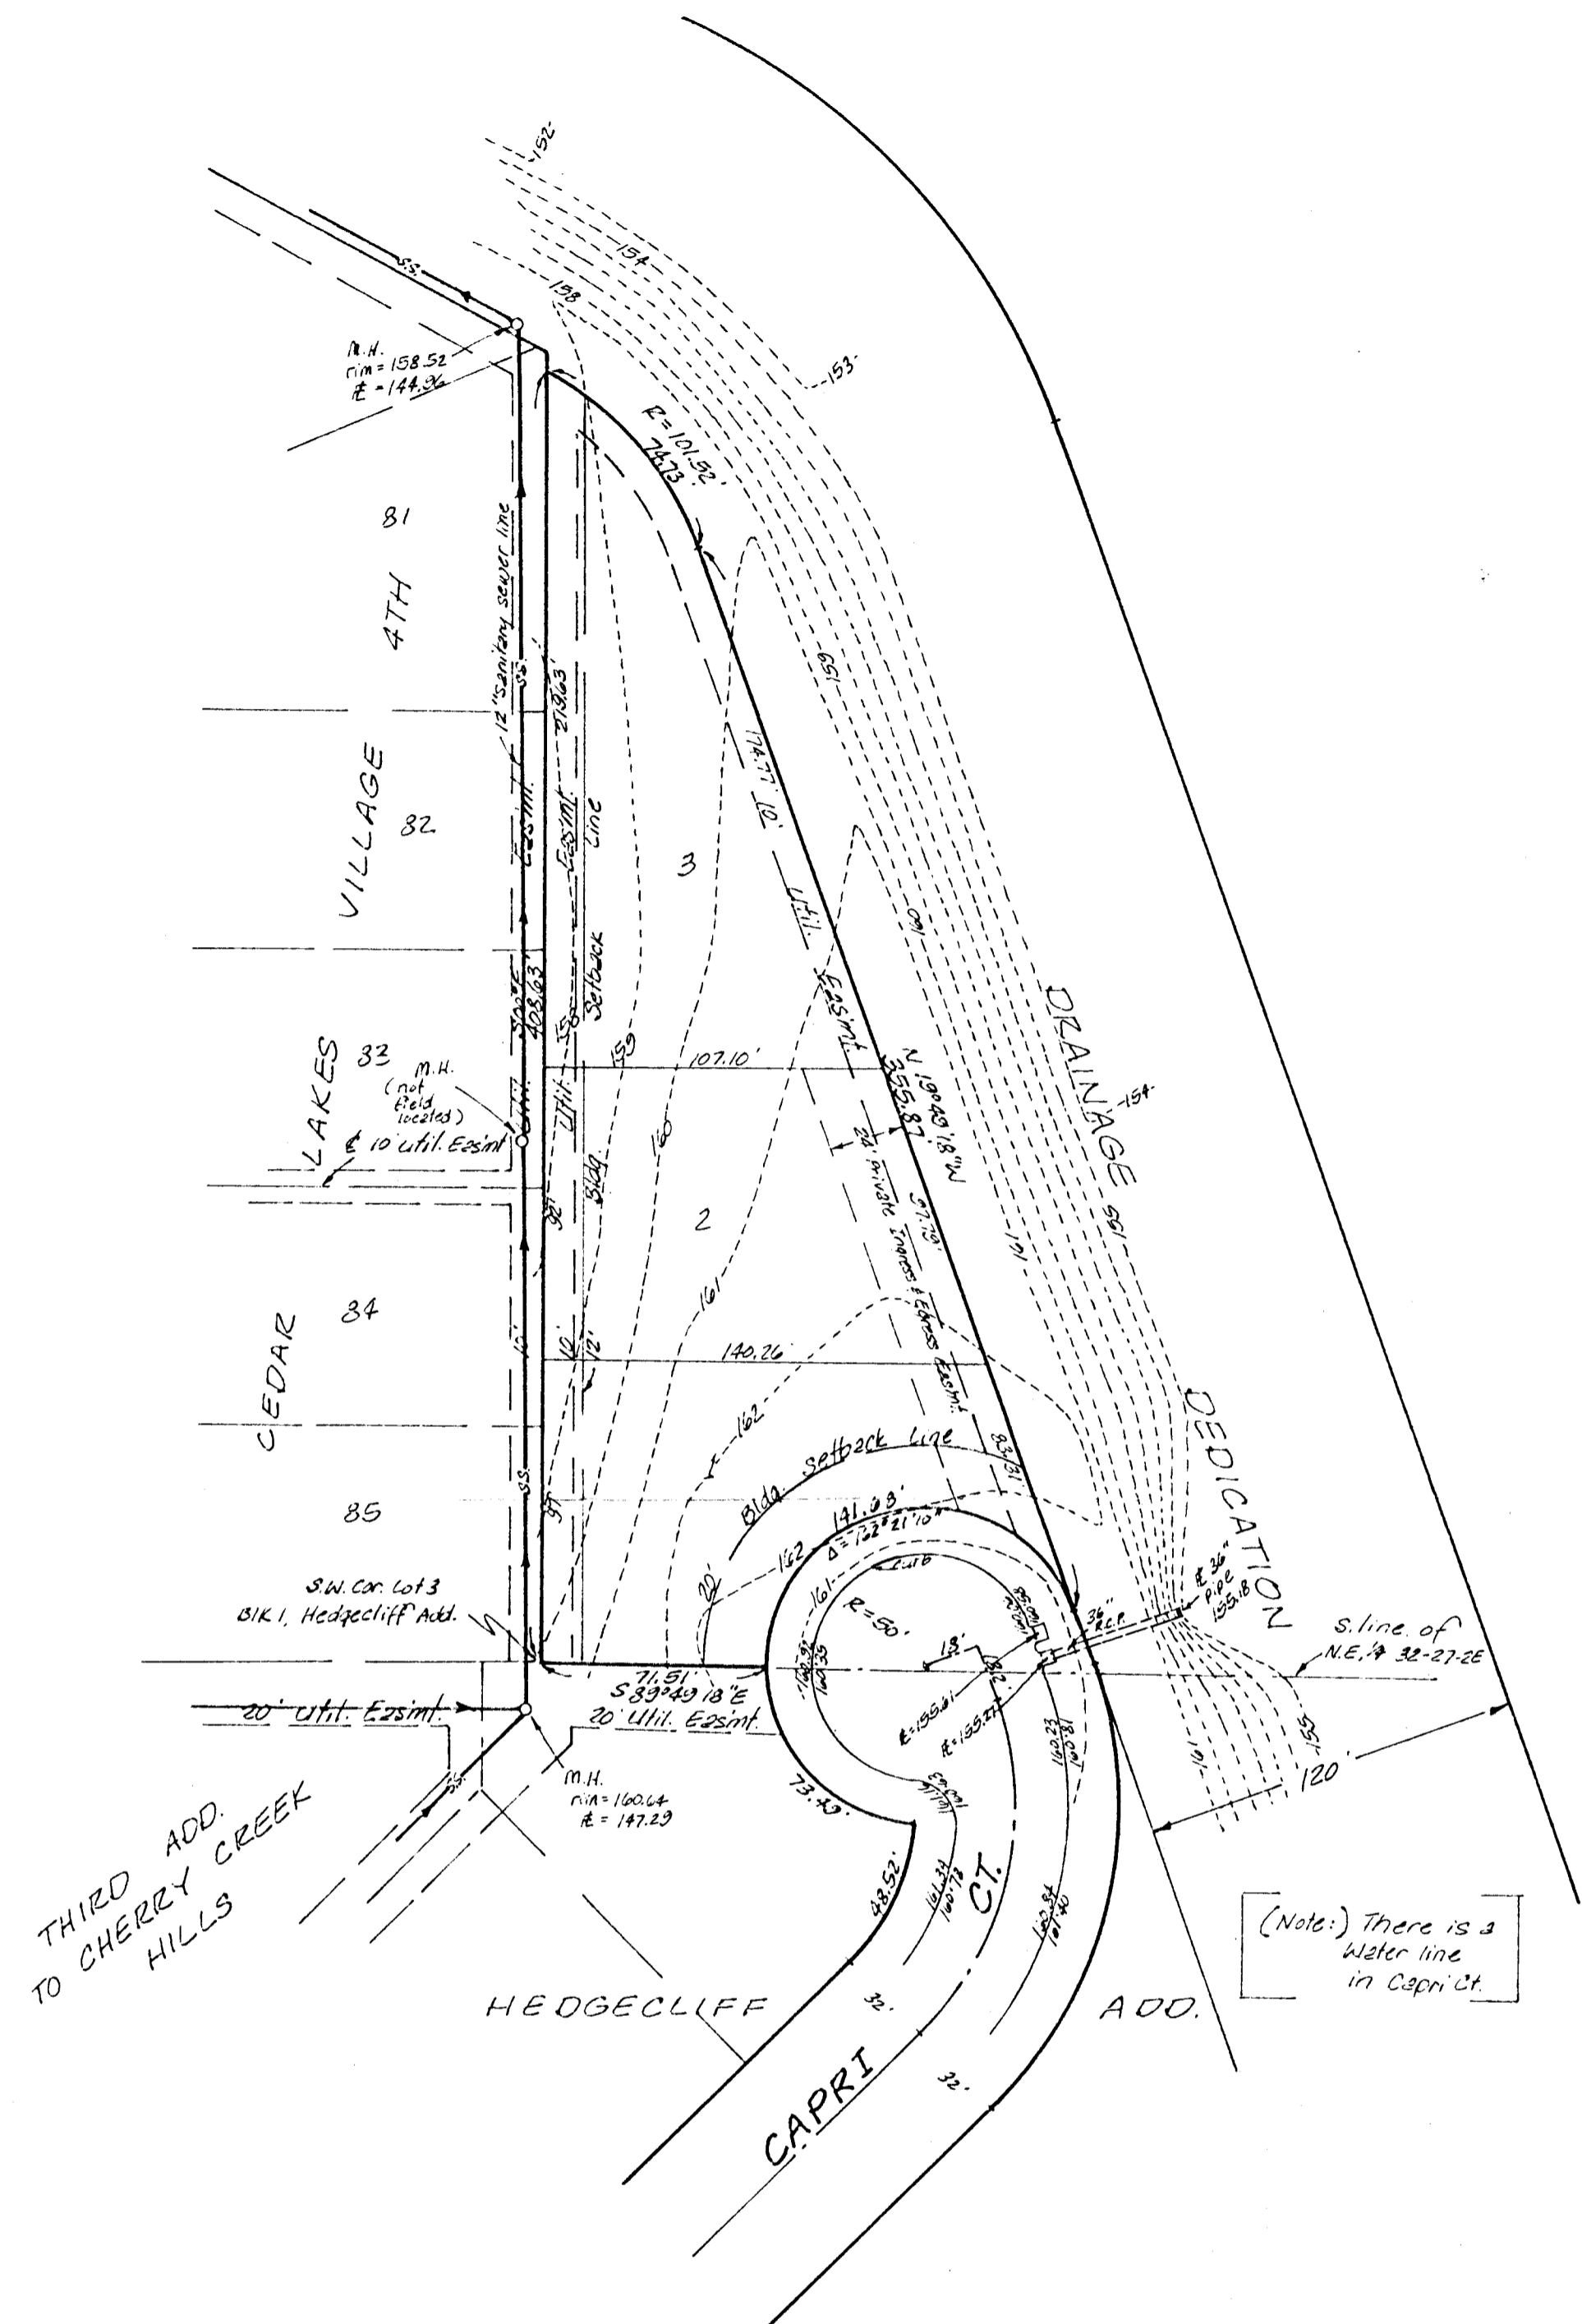

 1"=50'
 Elev. - City Datum

SKETCH PLAT
CEDAR CLIFF ADDITION

BEING A REPLAT OF LOTS 3 AND 4,
 BLOCK 1, HEDGCLIFF ADDITION,
 WICHITA, KANSAS

OWNER: MICHAEL D. HUFF