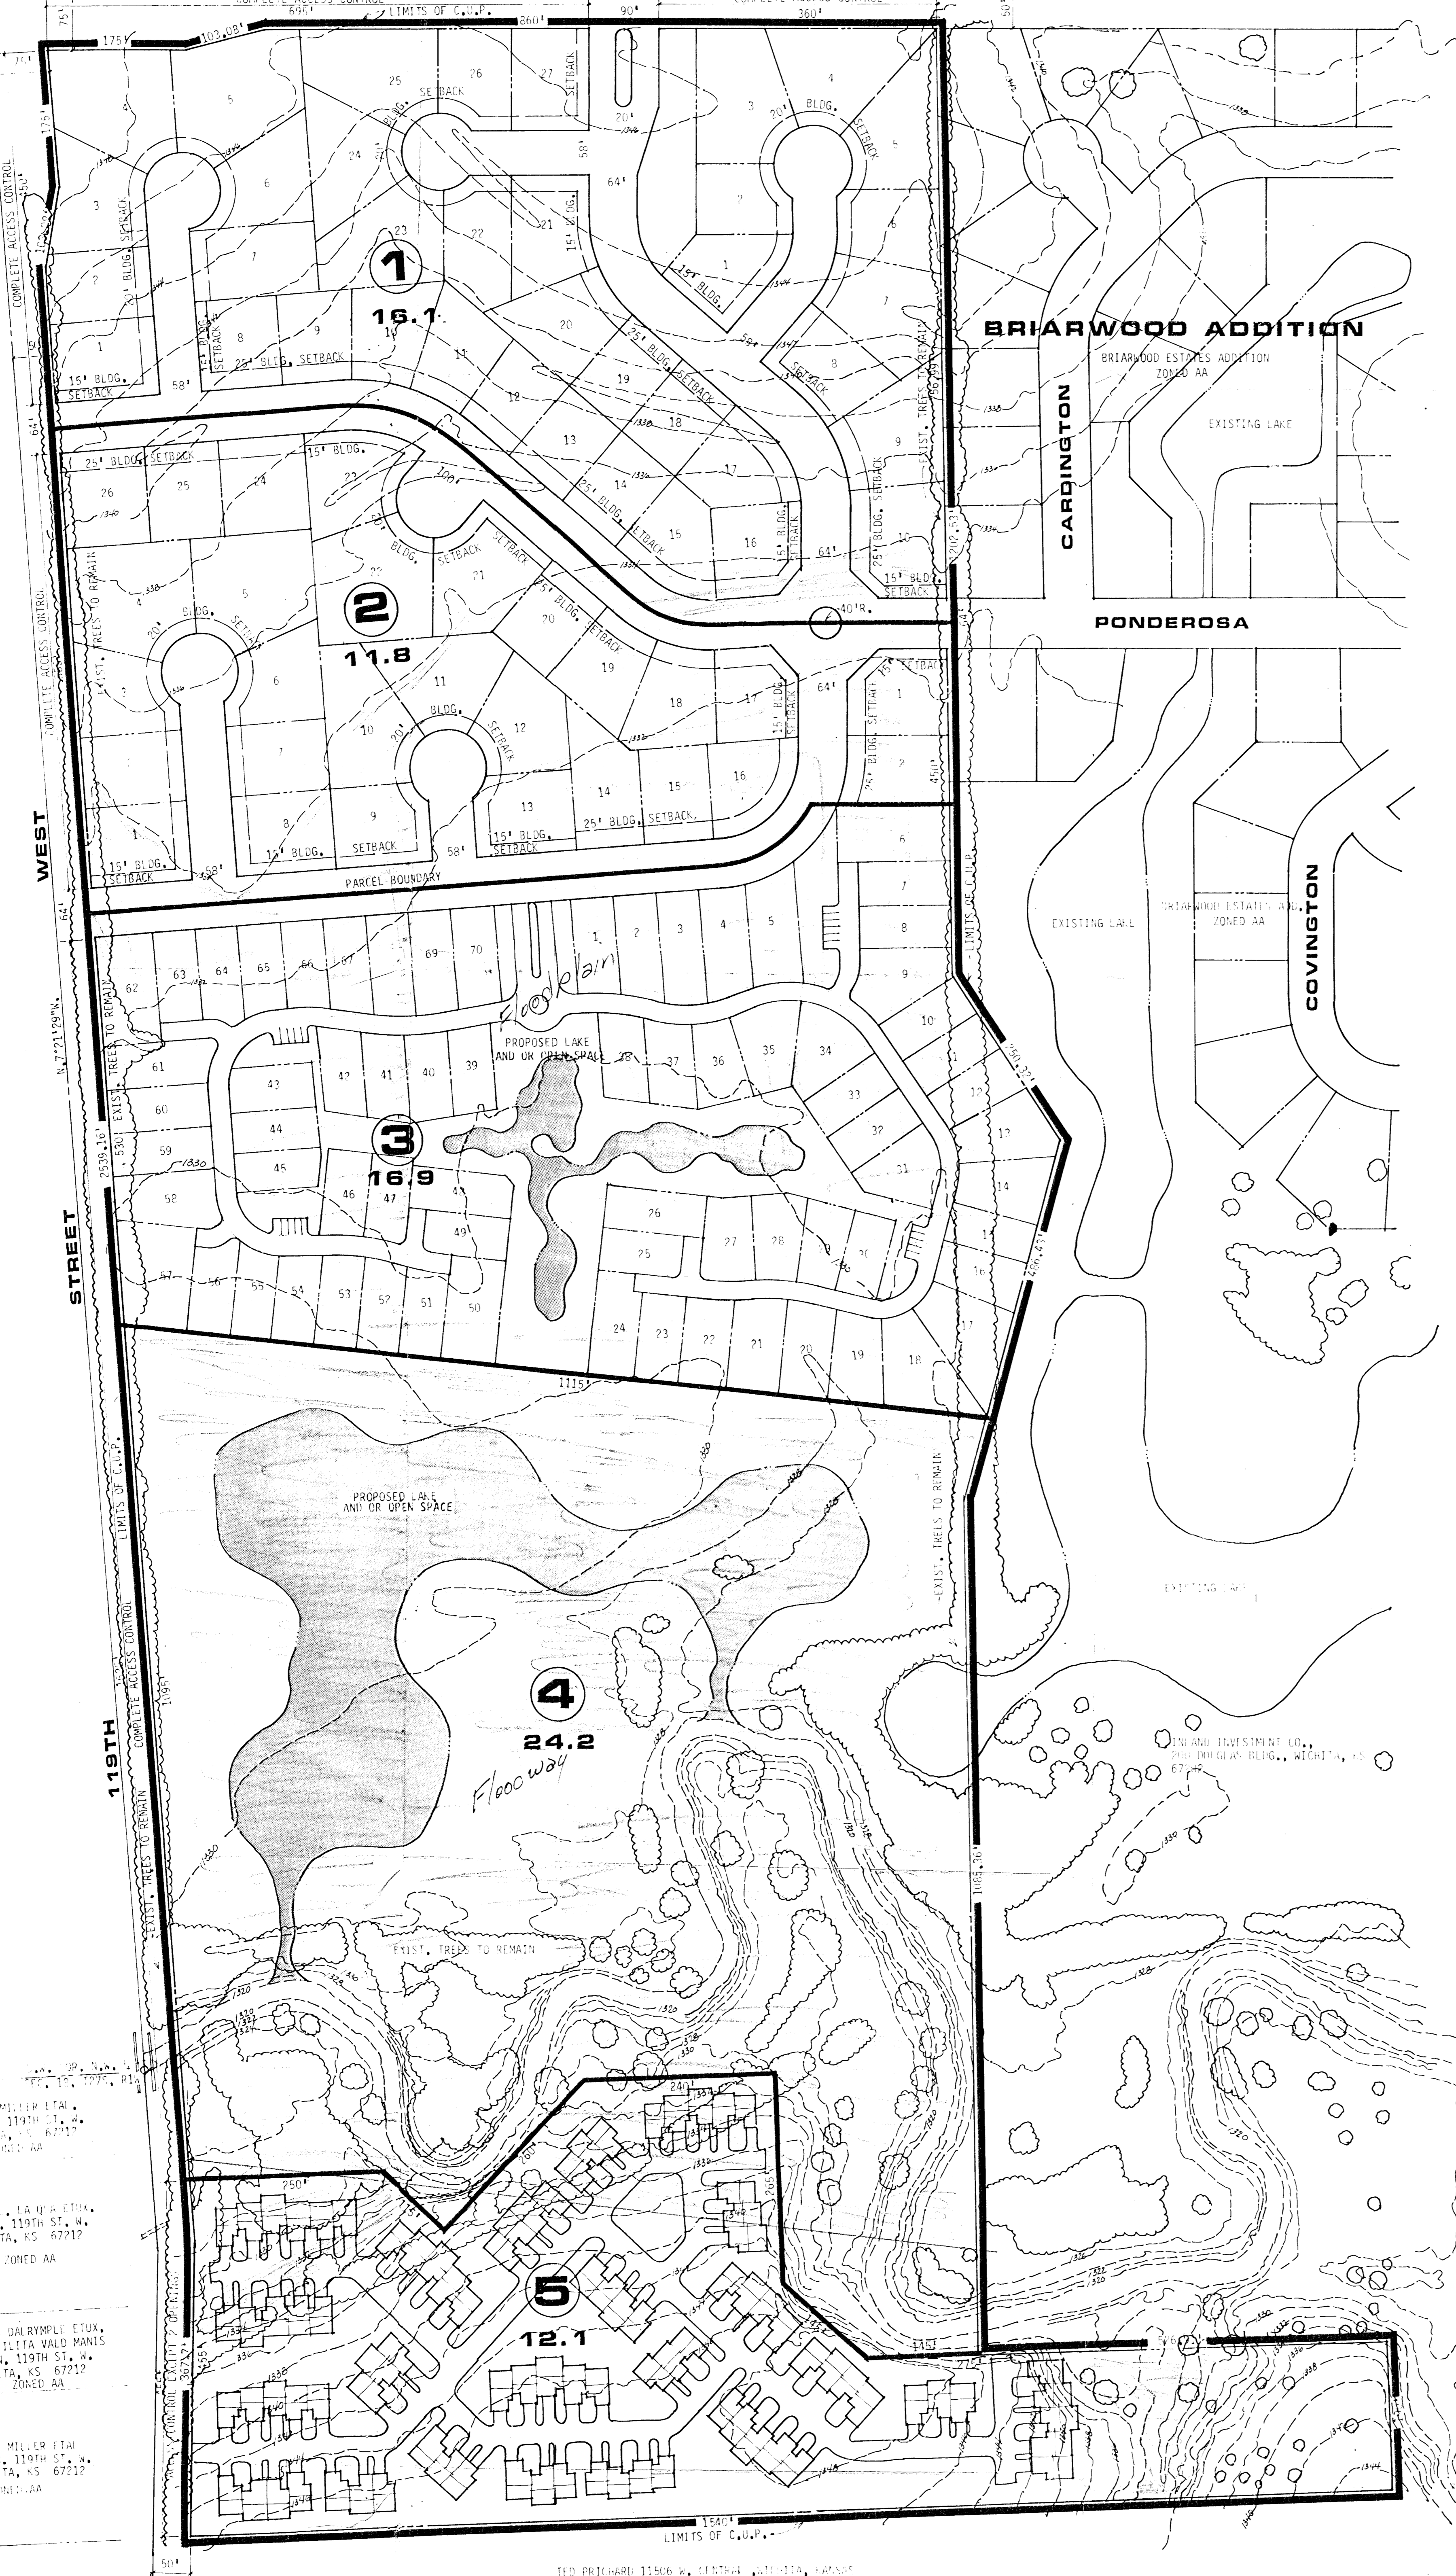

ECHO HILLS ADDITION
ZONED AA

13TH STREET

STREET

GENERAL PROVISIONS

LEGEND

- PARCEL BOUNDARY
- LIMITS OF C.U.P.
- PARCEL NUMBER
- PARCEL AVERAGE

BRIARWOOD C.U.P.