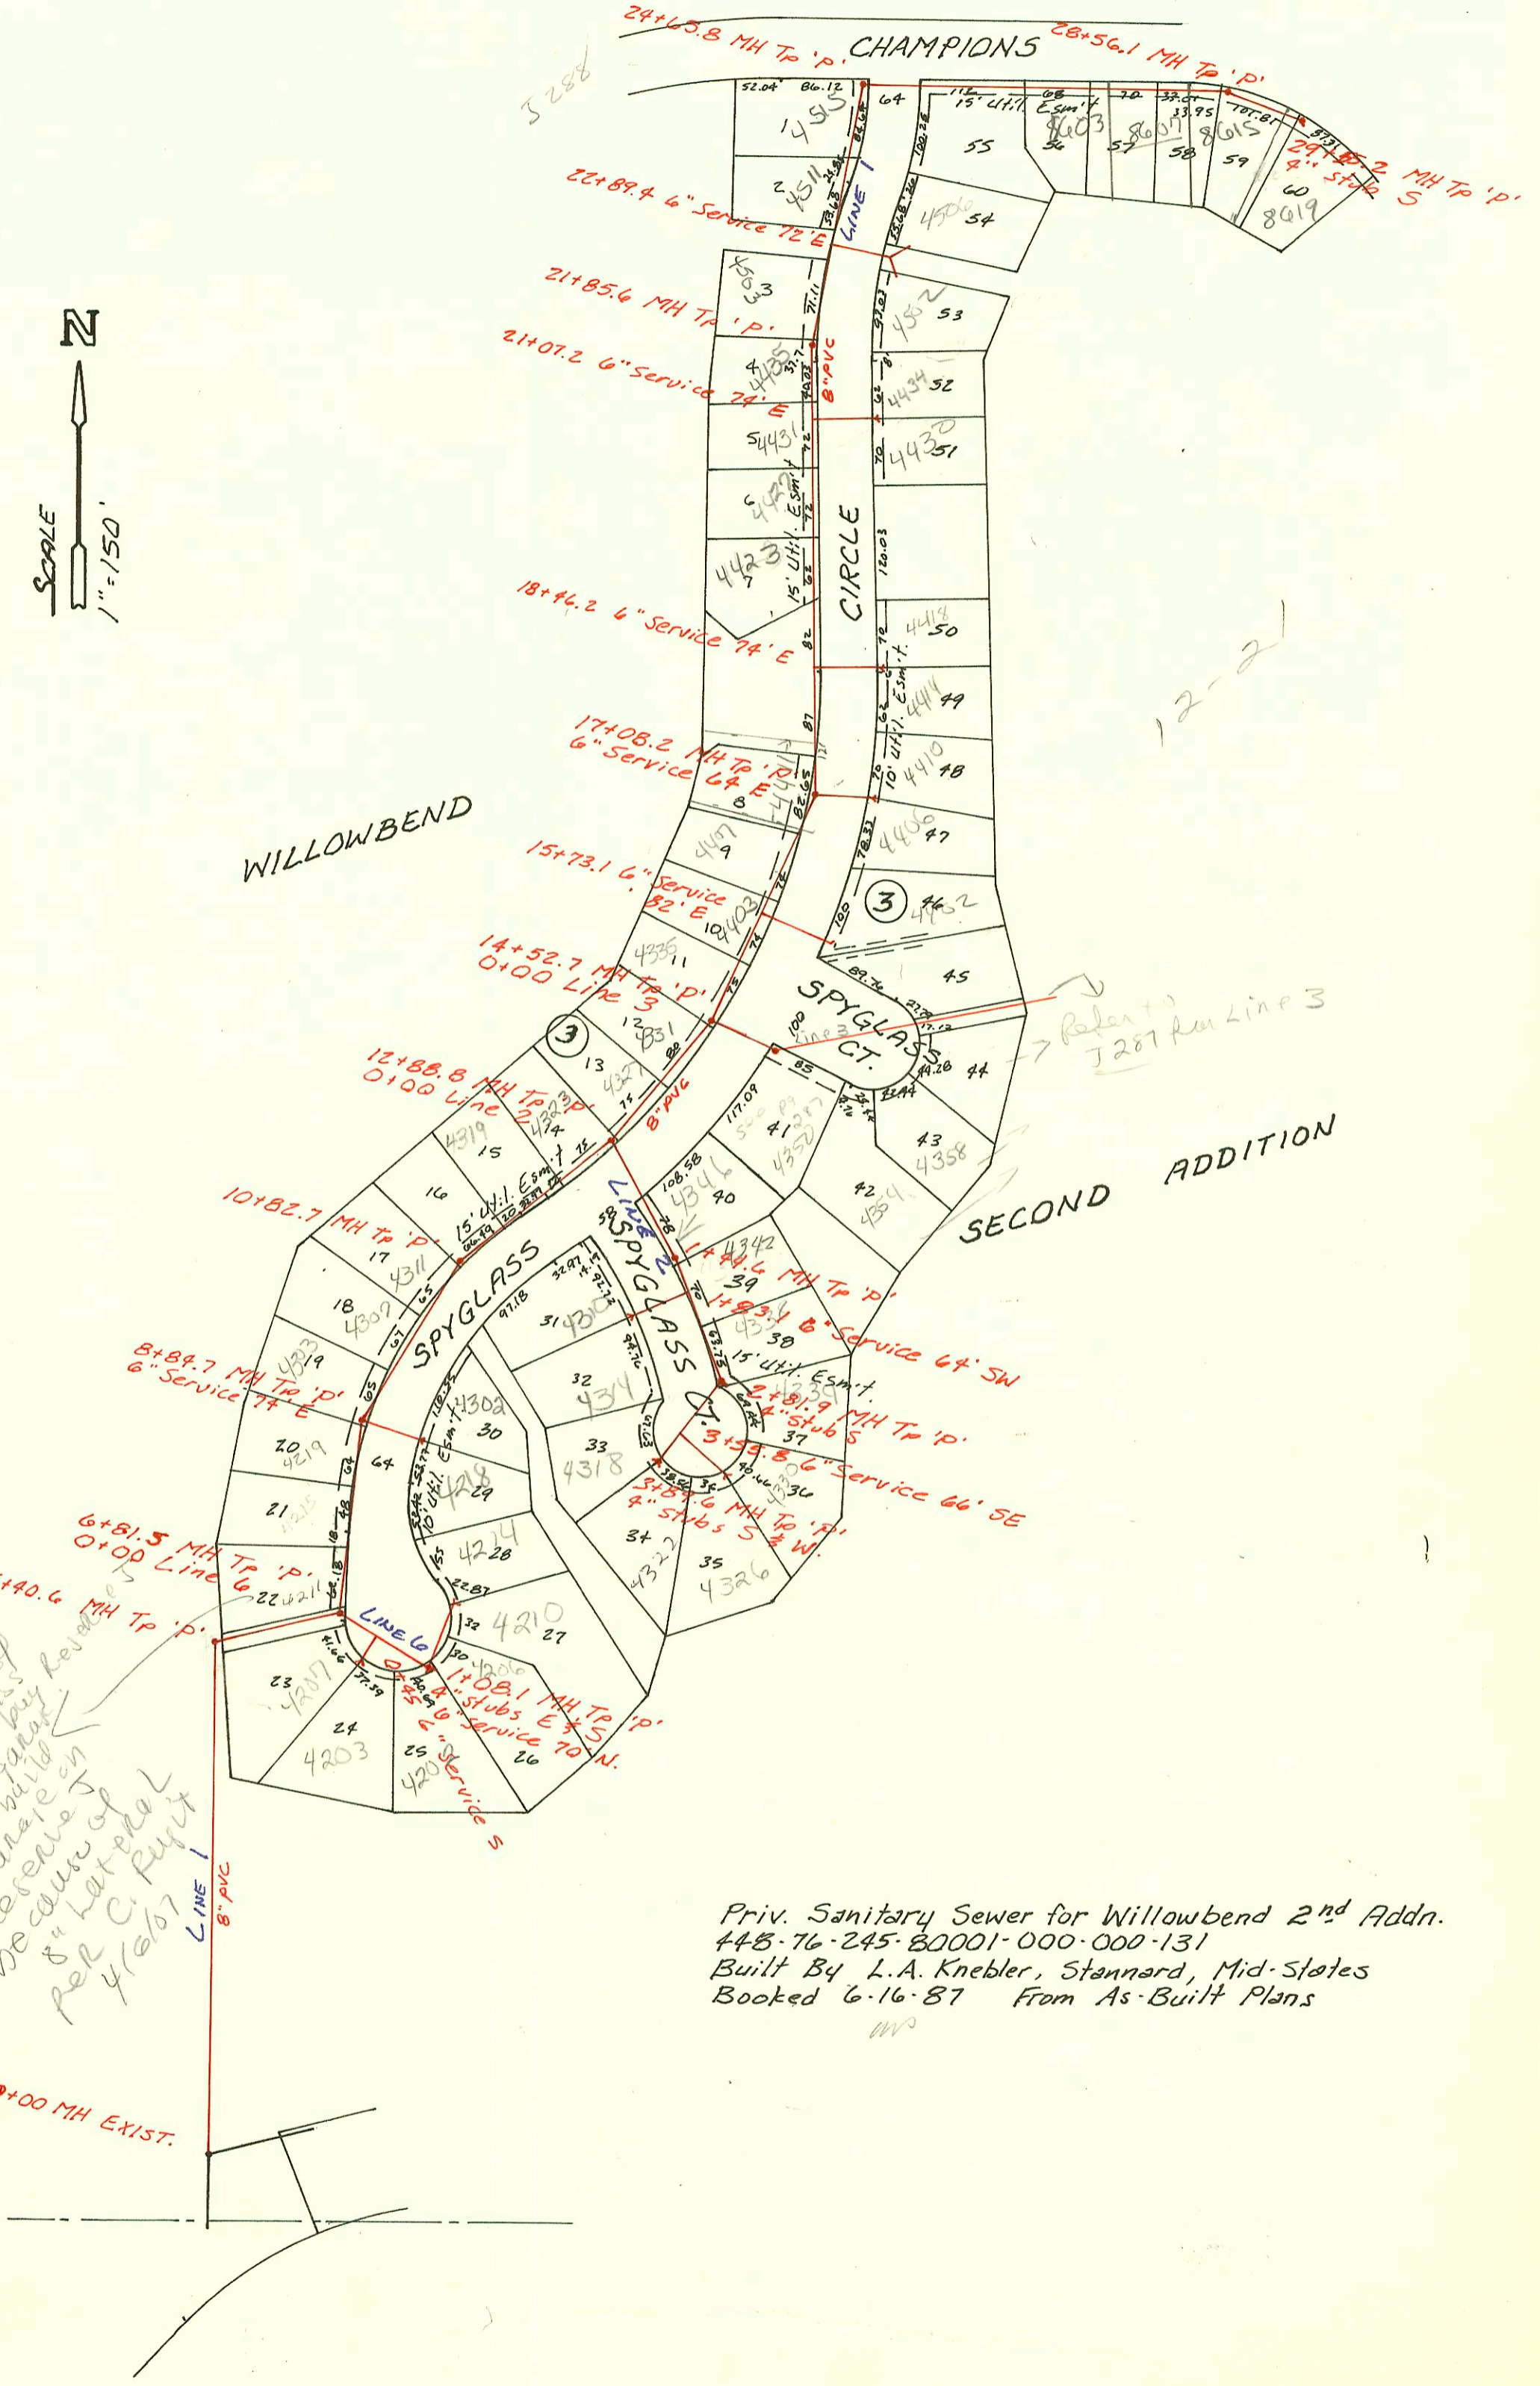

Homeowner of 4201 Spyglass wanted to buy Revere cannot build a garage because of reverse of 8" lat phal per C. P. R. 4/16/67

Priv. Sanitary Sewer for Willowbend 2nd Addn.
 448-76-245-80001-000-000-131
 Built By L.A. Knebler, Stannard, Mid-States
 Booked 6-16-87 From As-Built Plans
 MW

LINE 6