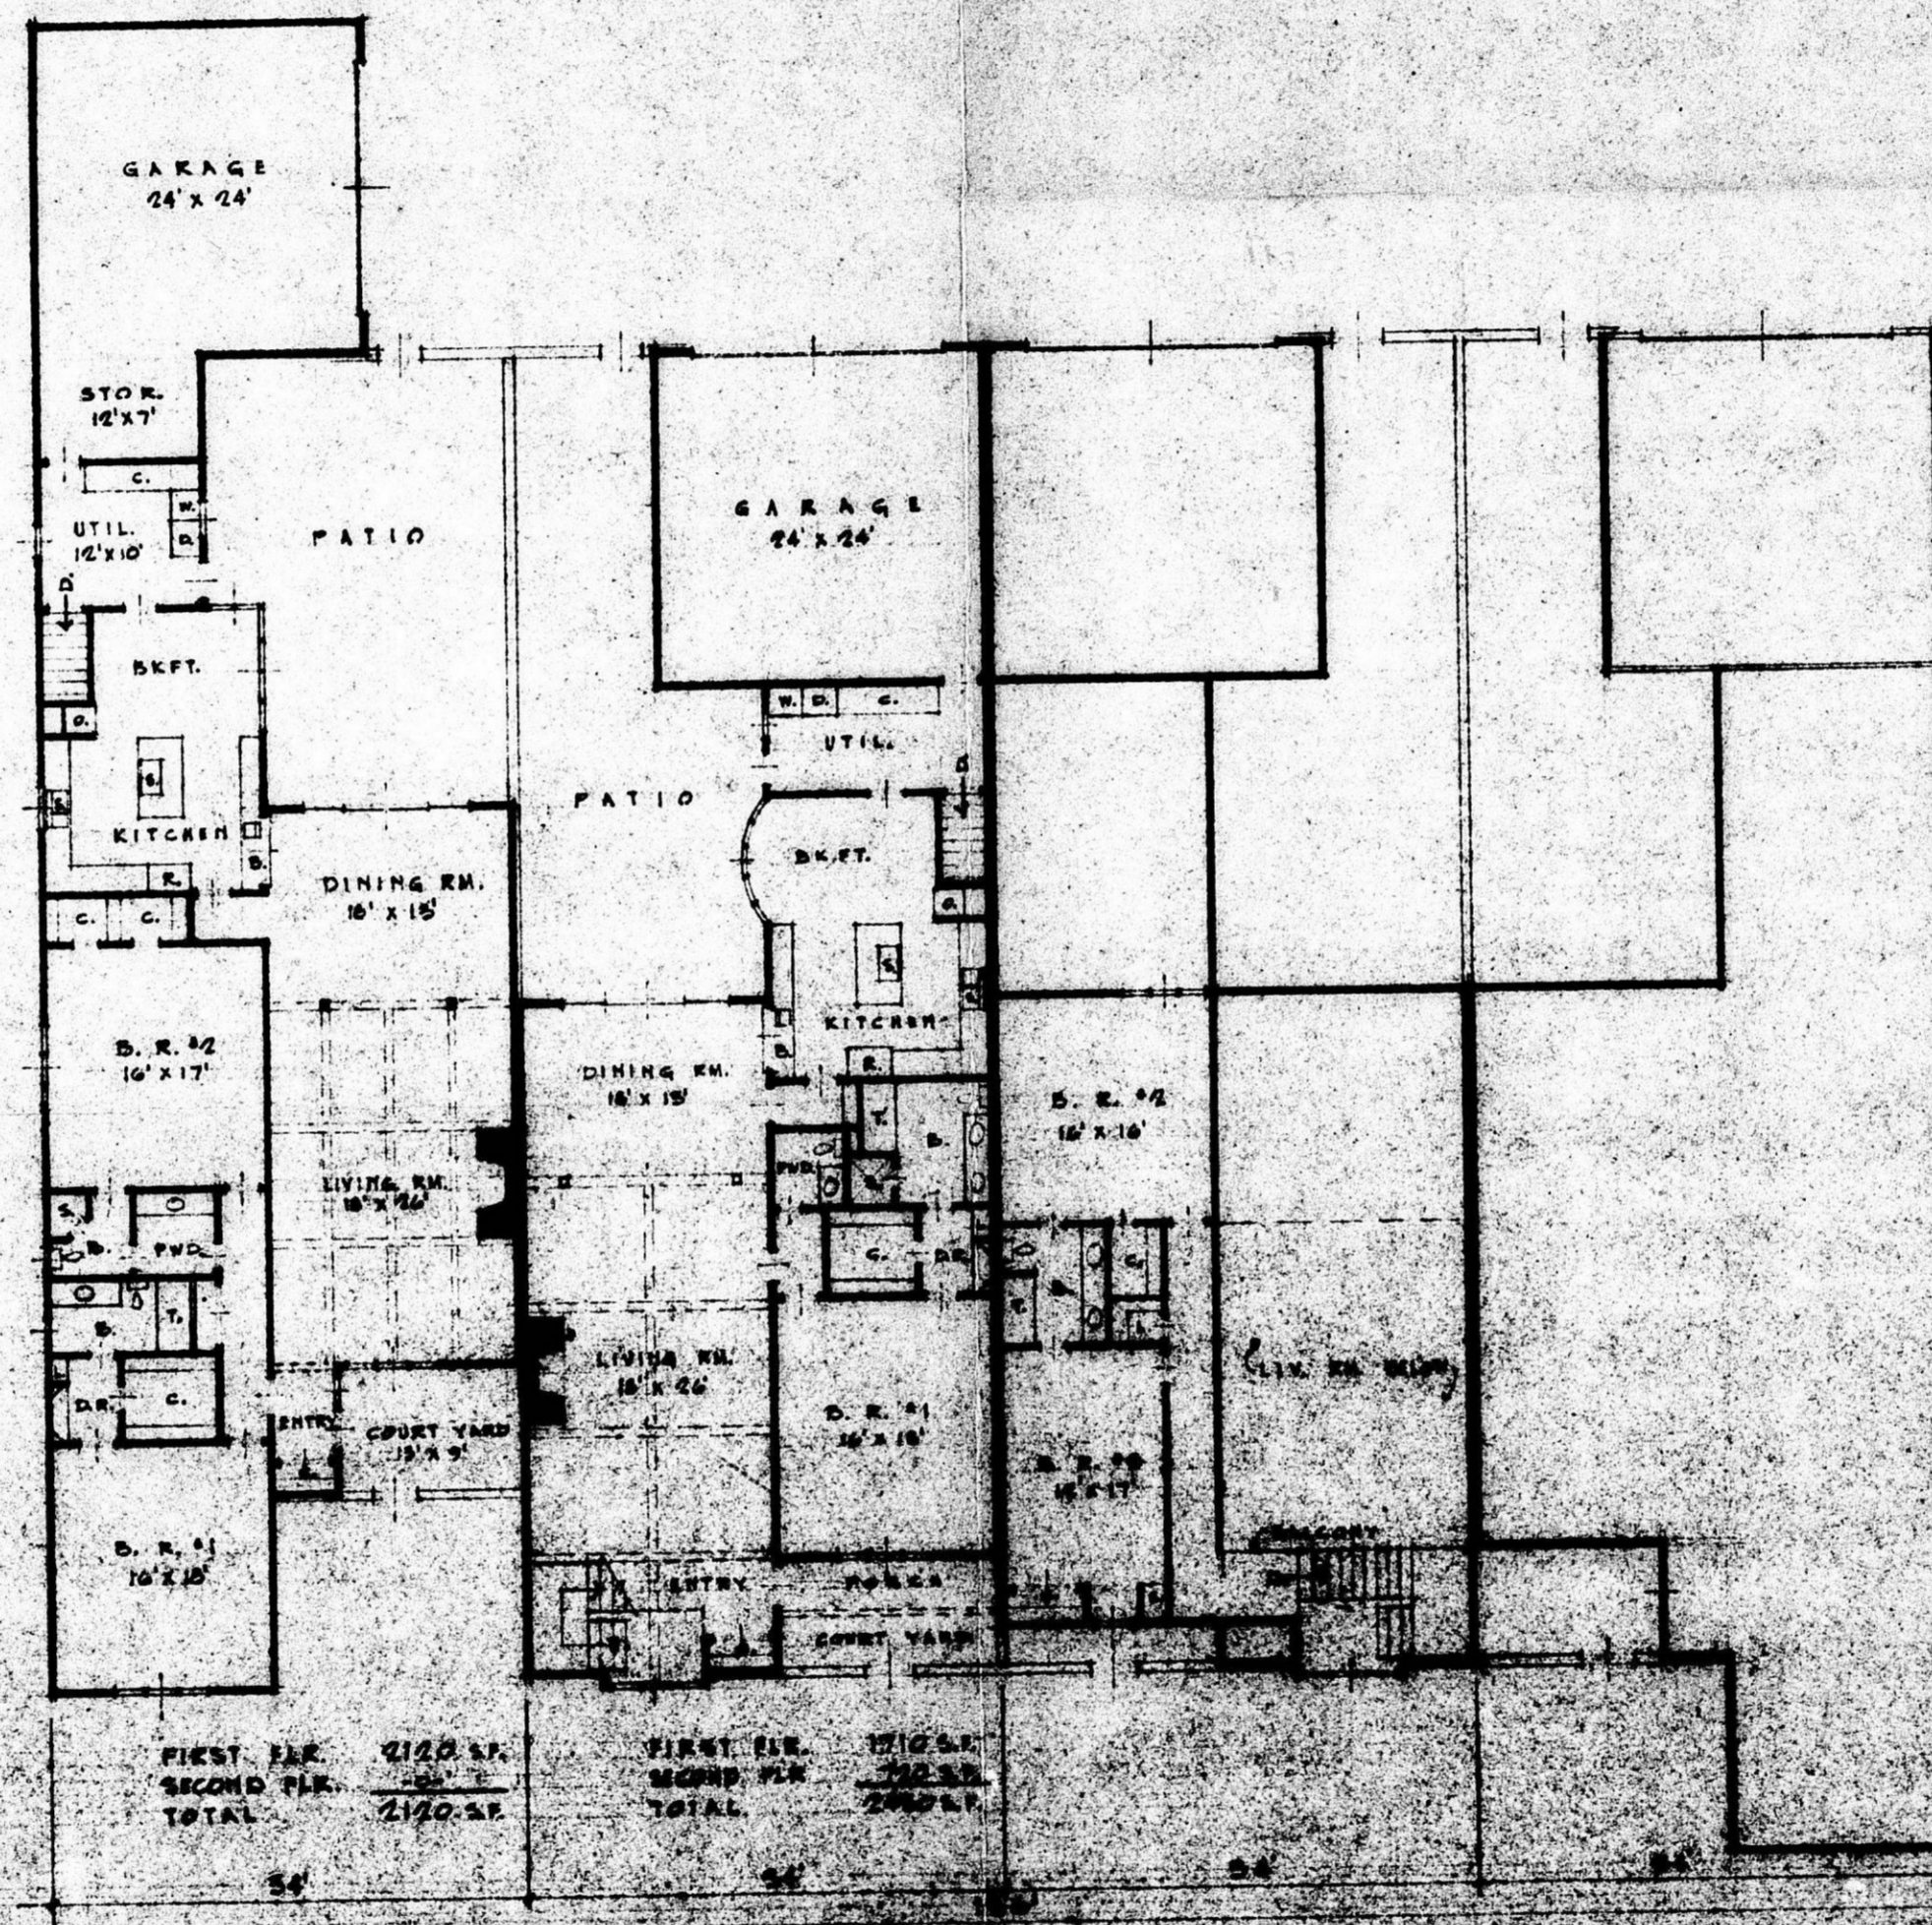

BUILDING V

BZA 7-75

FIRST FLOOR	2120 SF.	FIRST FLOOR	2120 SF.
SECOND FLOOR	1000 SF.	SECOND FLOOR	1000 SF.
TOTAL	3120 SF.	TOTAL	3120 SF.

BZA 7-75

3
D. VAN BUSKIRK
200 TARA LANE
WICHITA, KANSAS 67204

FILMED FROM THE ORIGINAL

BUILDING I - II - III - IV

FIRST FLOOR 2050 S.F.

FIRST FLOOR	2050 S.F.
SECOND FLOOR	200 S.F.
TOTAL	2250 S.F.

BZA 7-75

FILMED FROM THE BEST AVAILABLE COPY