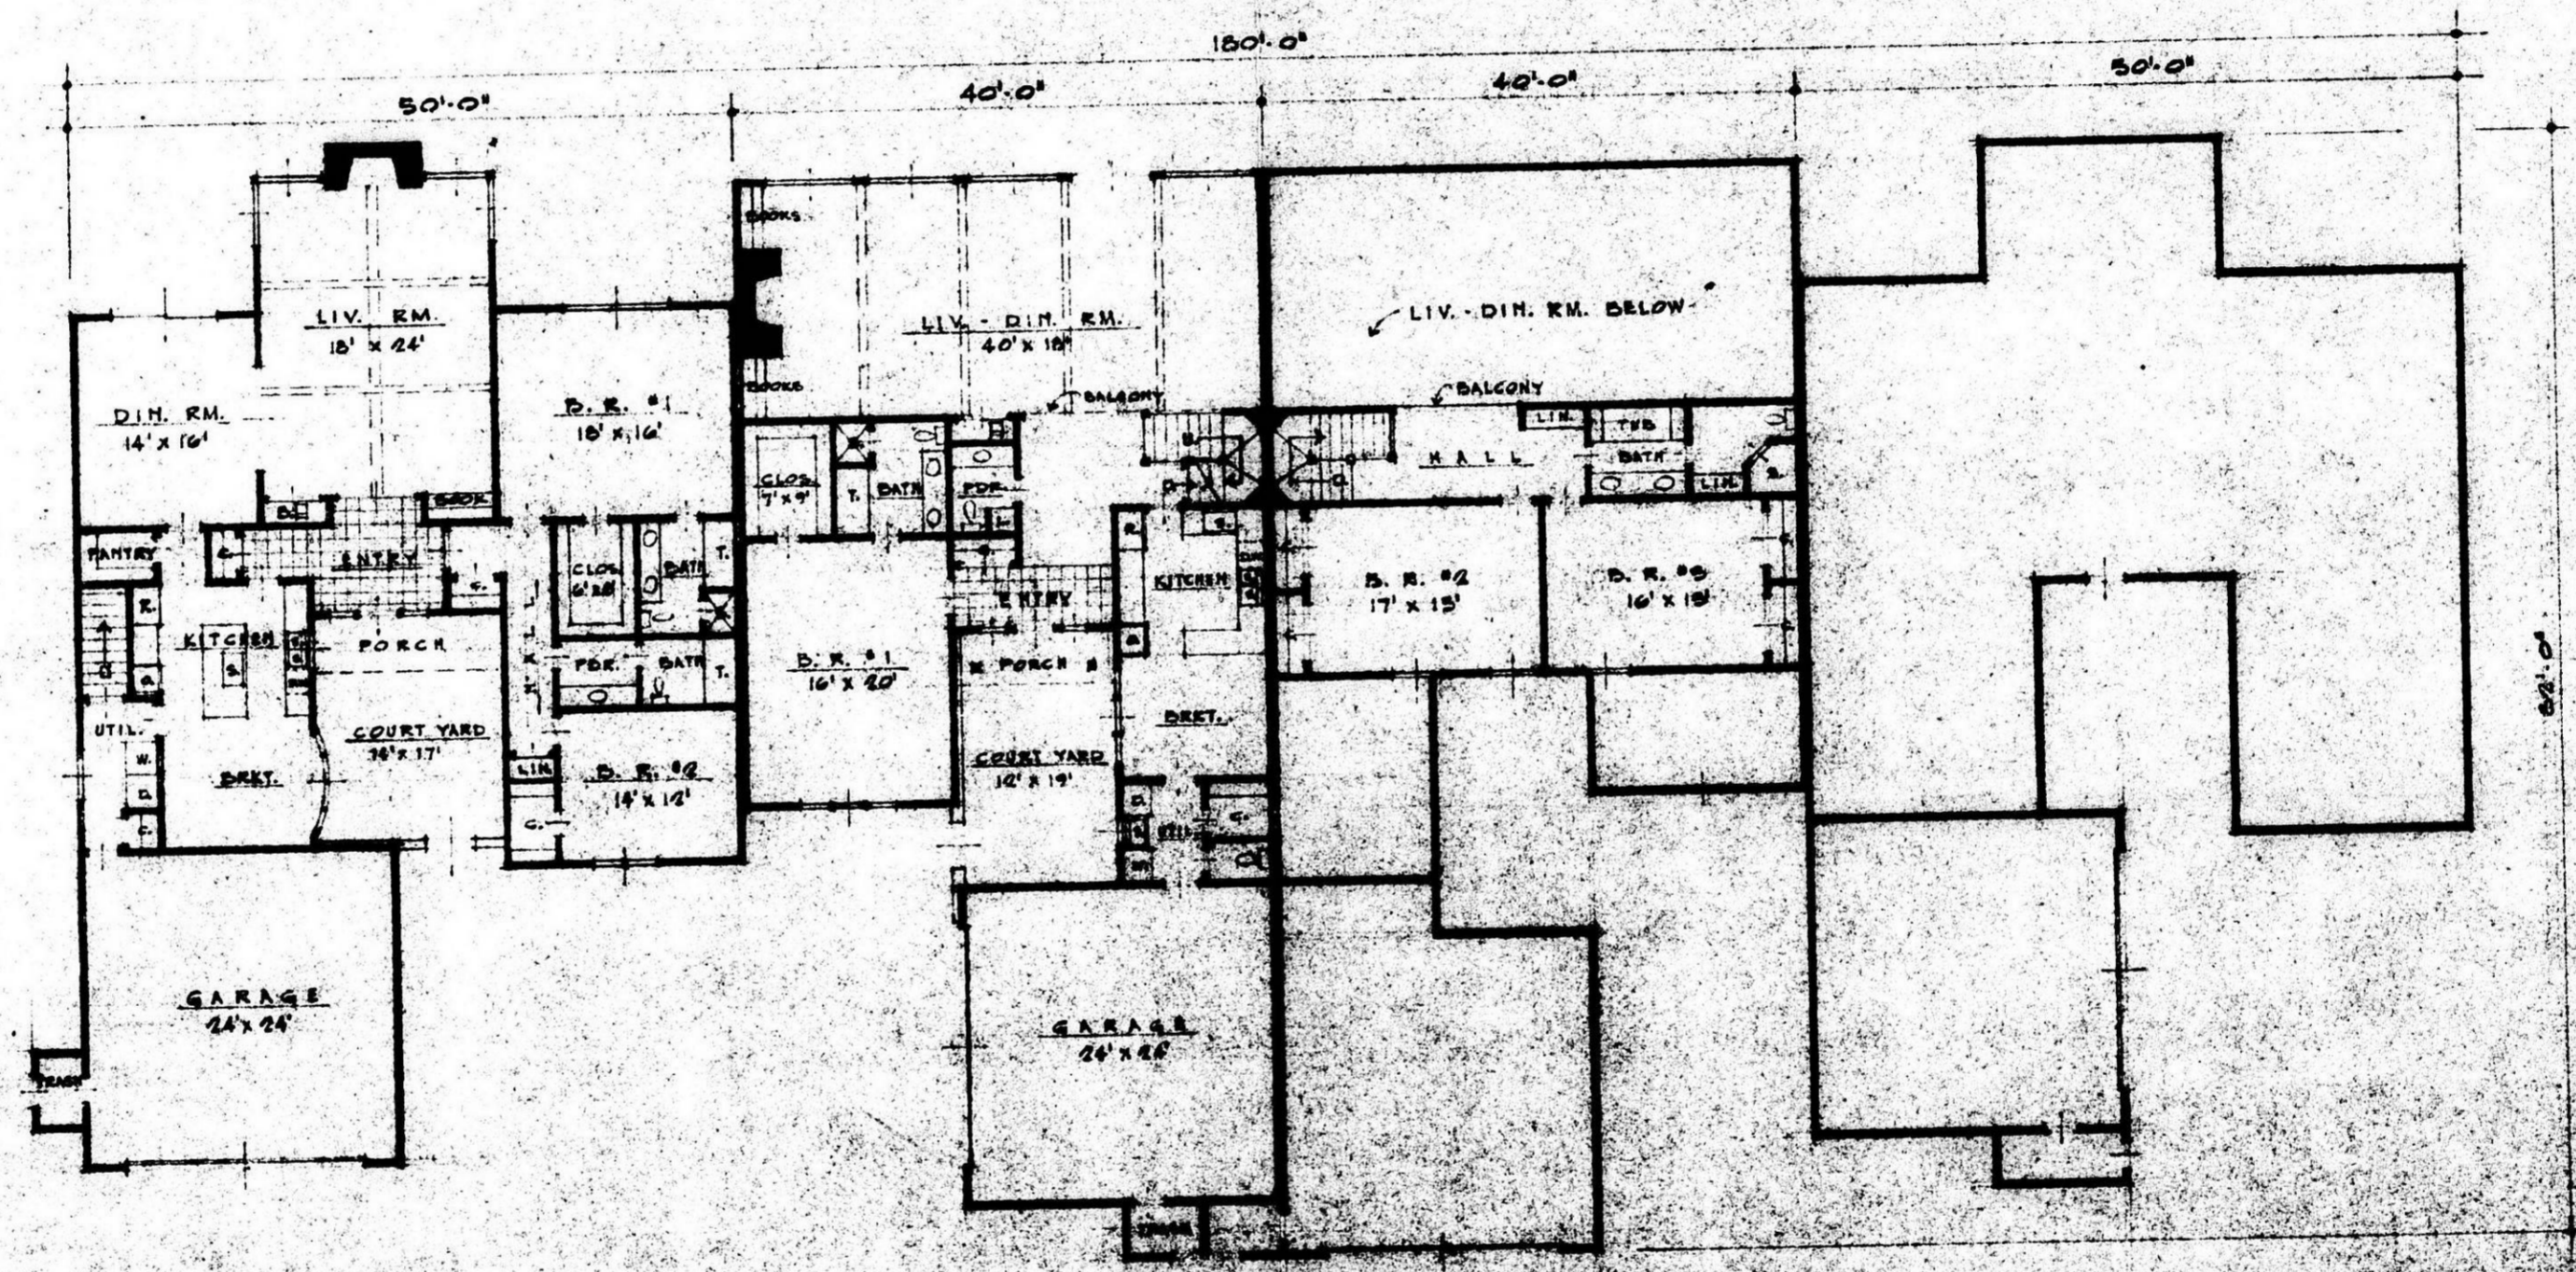

BUILDING V

BZA 7-75

FIRST FLOOR	2120 SF.	FIRST FLOOR	2120 SF.
SECOND FLOOR	1000 SF.	SECOND FLOOR	1000 SF.
TOTAL	3120 SF.	TOTAL	3120 SF.

BZA 7-75

3
D. VAN BUSKIRK
200 TARA LANE
WICHITA, KANSAS 67204

FILMED FROM THE ORIGINAL

BUILDING I - II - III - IV

FIRST FLOOR 2050 S.F.

FIRST FLOOR	2050 S.F.
SECOND FLOOR	200 S.F.
TOTAL	2250 S.F.

BZA 7-75

FILMED FROM THE BEST AVAILABLE COPY