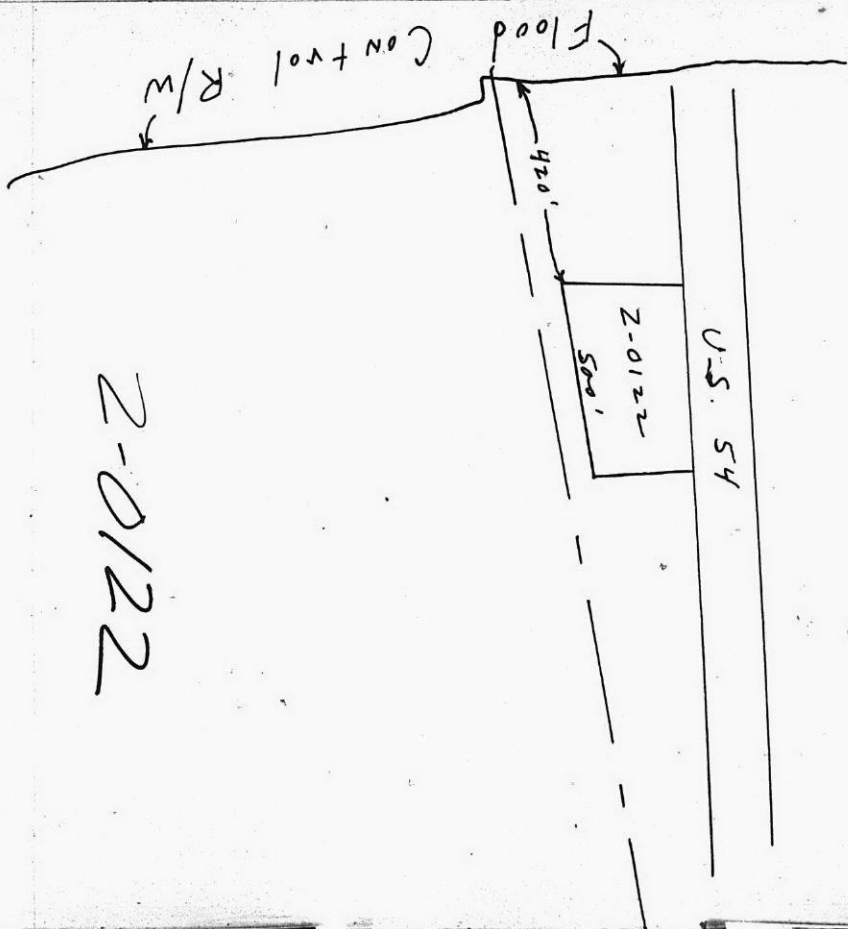

Z-0122

NO. Z-0122 "AA" to "LC"

Desc SS. of Kellogg in an area bet. West St. & Flood
Control R/W

BY G. M. Groendycke, by Homer R. Mosley

	<u>DOA</u>	<u>BODY</u>	<u>ACTION</u>	<u>NOTICES</u>
	<u>11-20-58</u>	<u>MAPC</u>	<u>Approve in part</u>	
	<u>12-9-58</u>	<u>BCC</u>	<u>"</u>	

9

11

12

Z-0122

XTE

XTE

2-0122