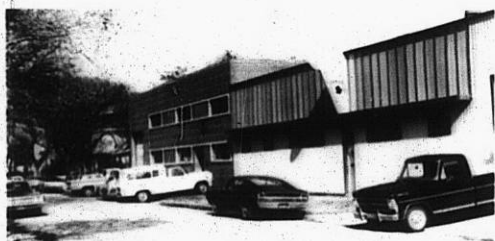

2-1464

1.

2.

3.

4.

5.

339

34X