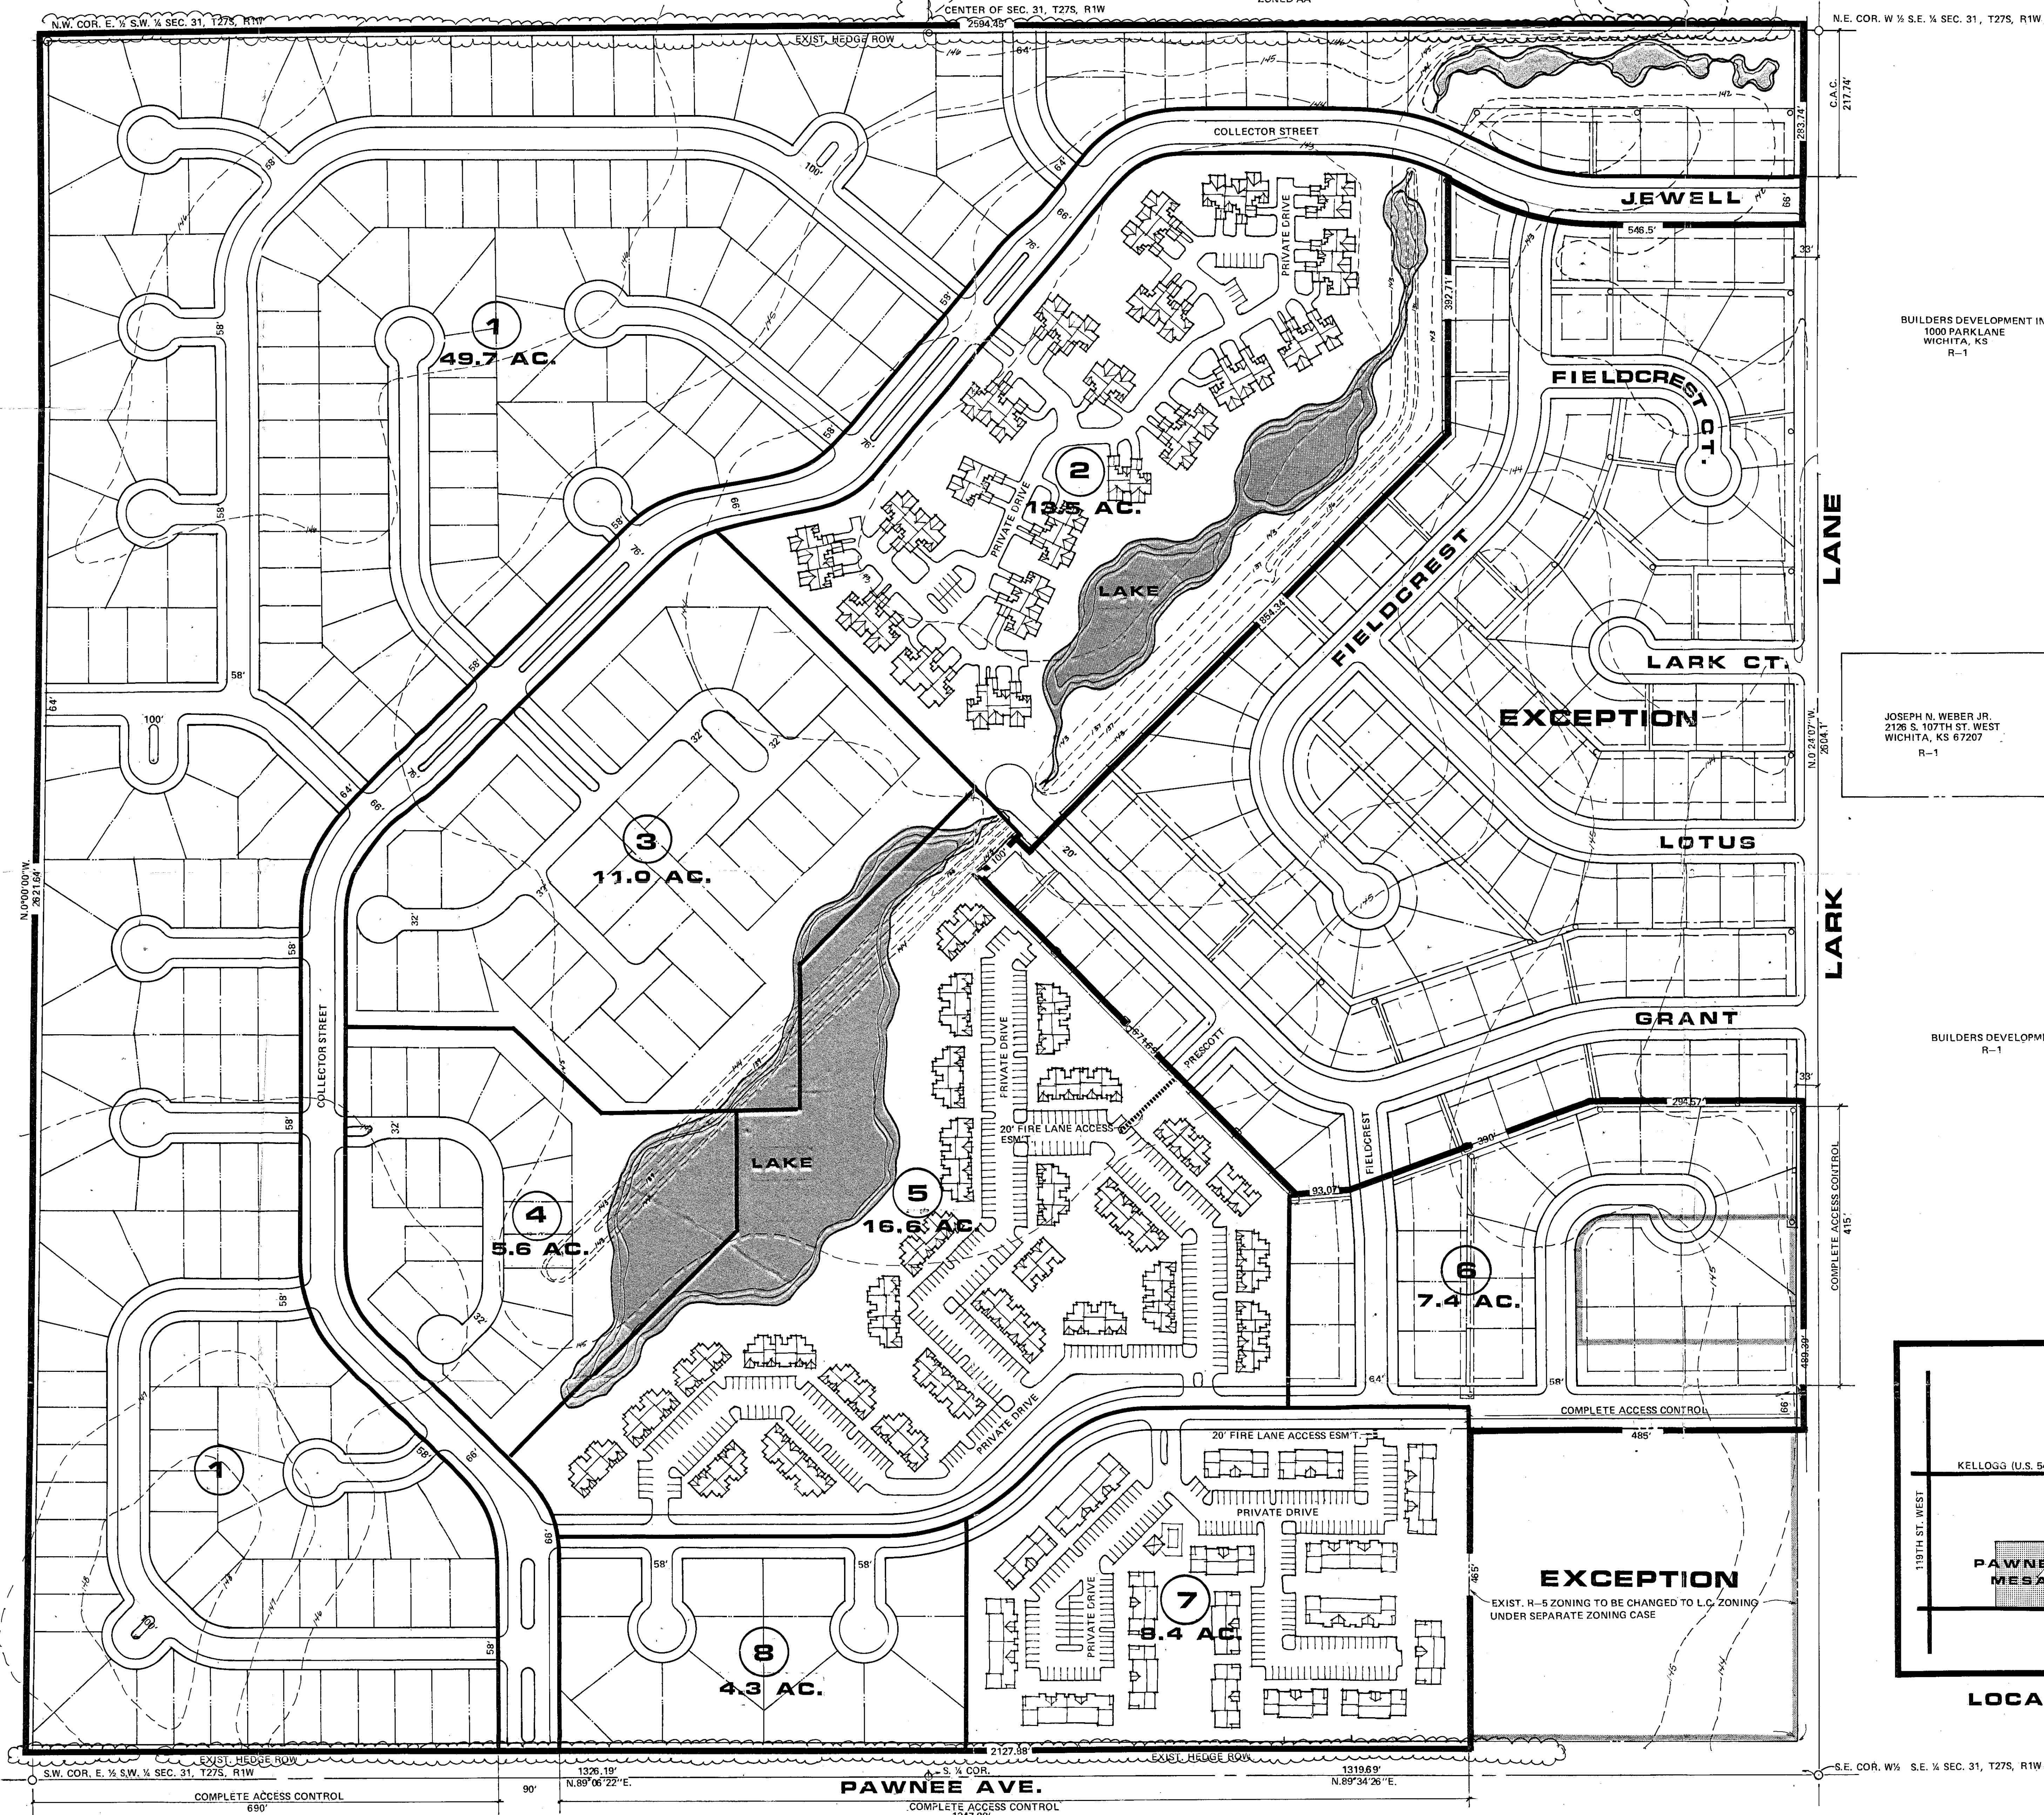

SANTA FE LAND IMPROVEMENT CO. INC.
ROOM 1200
900 POLK ST.
AMARILLO, TX ZONED AA

BUILDERS DEVELOPMENT INC.
1000 PARKLANE
WICHITA, KS
ZONED AA

SEVERIN E. SCHMIDT ETUX.
APT. 304
115 S. RUTAN
WICHITA, KS
R-1

BUILDERS DEVELOPMENT INC.
1000 PARKLANE
WICHITA, KS
R-1

BUILDERS DEVELOPMENT INC.
R-1