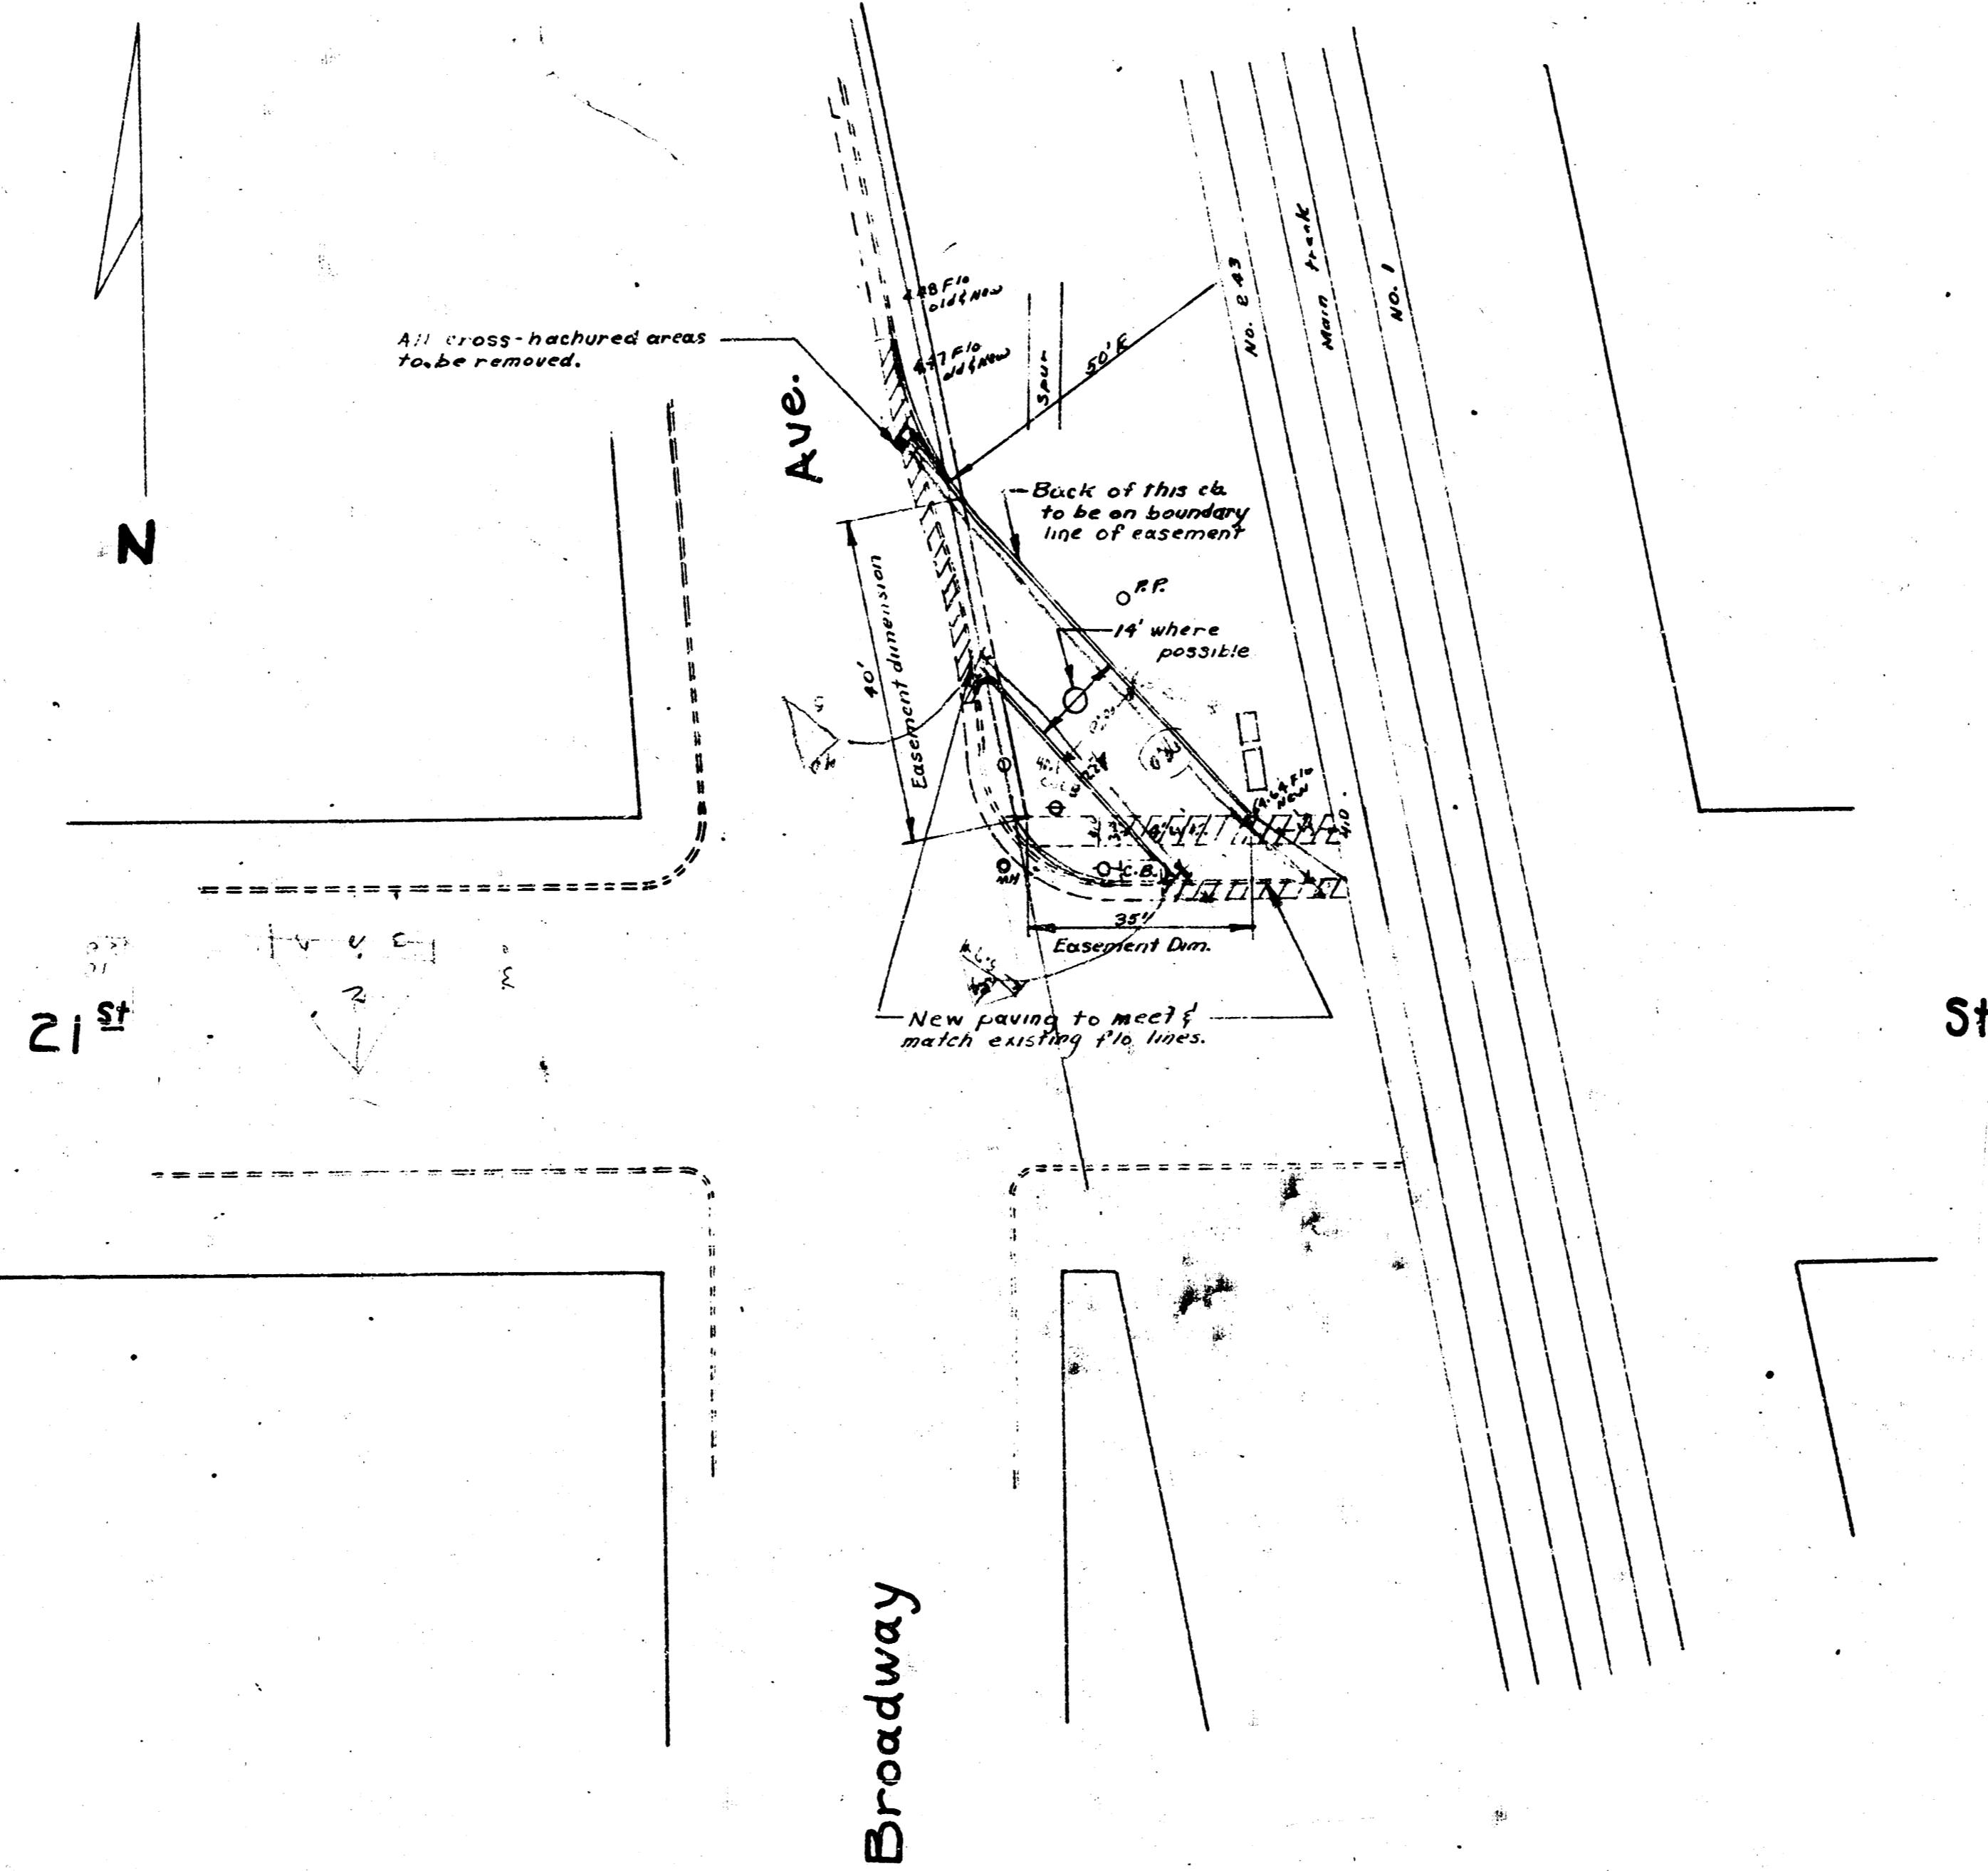

B.M. 12971 Std. N.E. corner Broadway & 21st St

Intersection - N.E. corner
Broadway & 21st St.
14' Conc. & Curb
City of Wichita, Kansas
L. K. White - City Engineer
May 1950

B.M. 129.71 Std. N.E. corner Broadway & 21st

Intersection - N.E. corner
Broadway & 21st St.
14' Conc. & Curb
City of Wichita, Kansas
L. K. White - City Engineer
May 1950