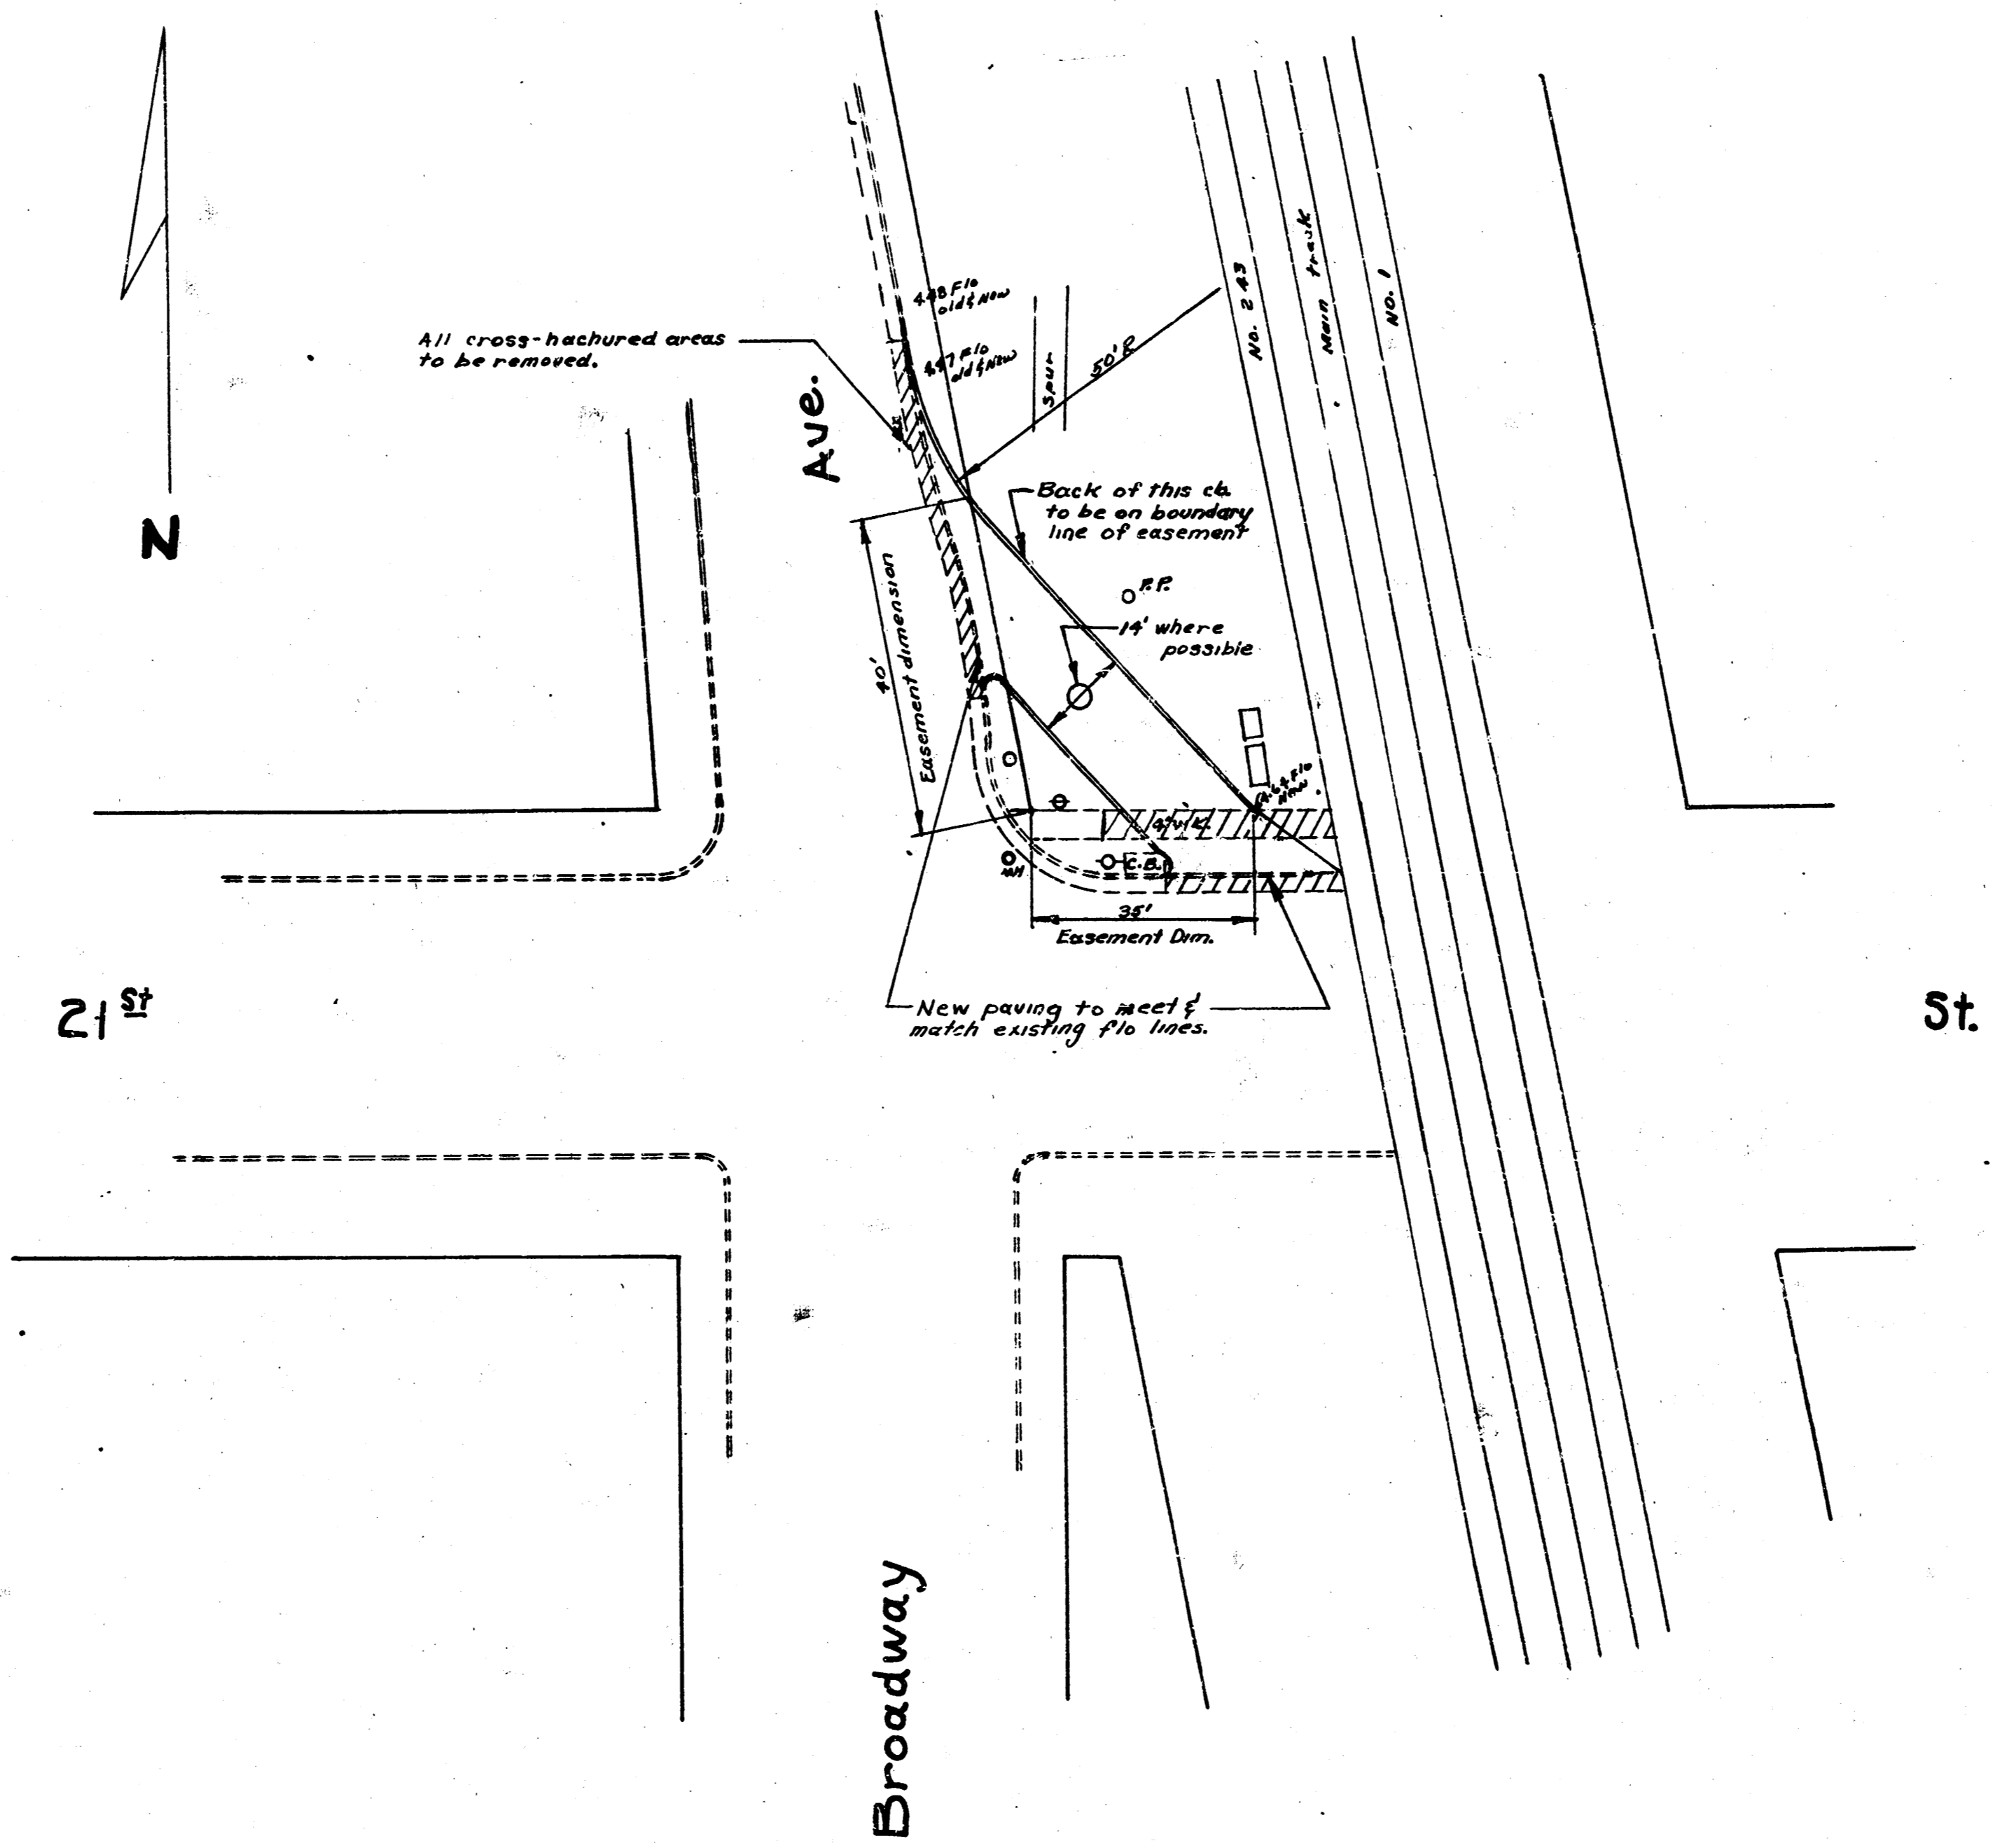

B.M. 12971 Std. N.E. corner Broadway & 21st St

Intersection - N.E. corner
Broadway & 21st St.
14' Conc. & Curb
City of Wichita, Kansas
L. K. White - City Engineer
May 1950

B.M. 129.71 Std. N.E. corner Broadway & 21st

Intersection - N.E. corner
Broadway & 21st St.
14' Conc. & Curb
City of Wichita, Kansas
L. K. White - City Engineer
May 1950