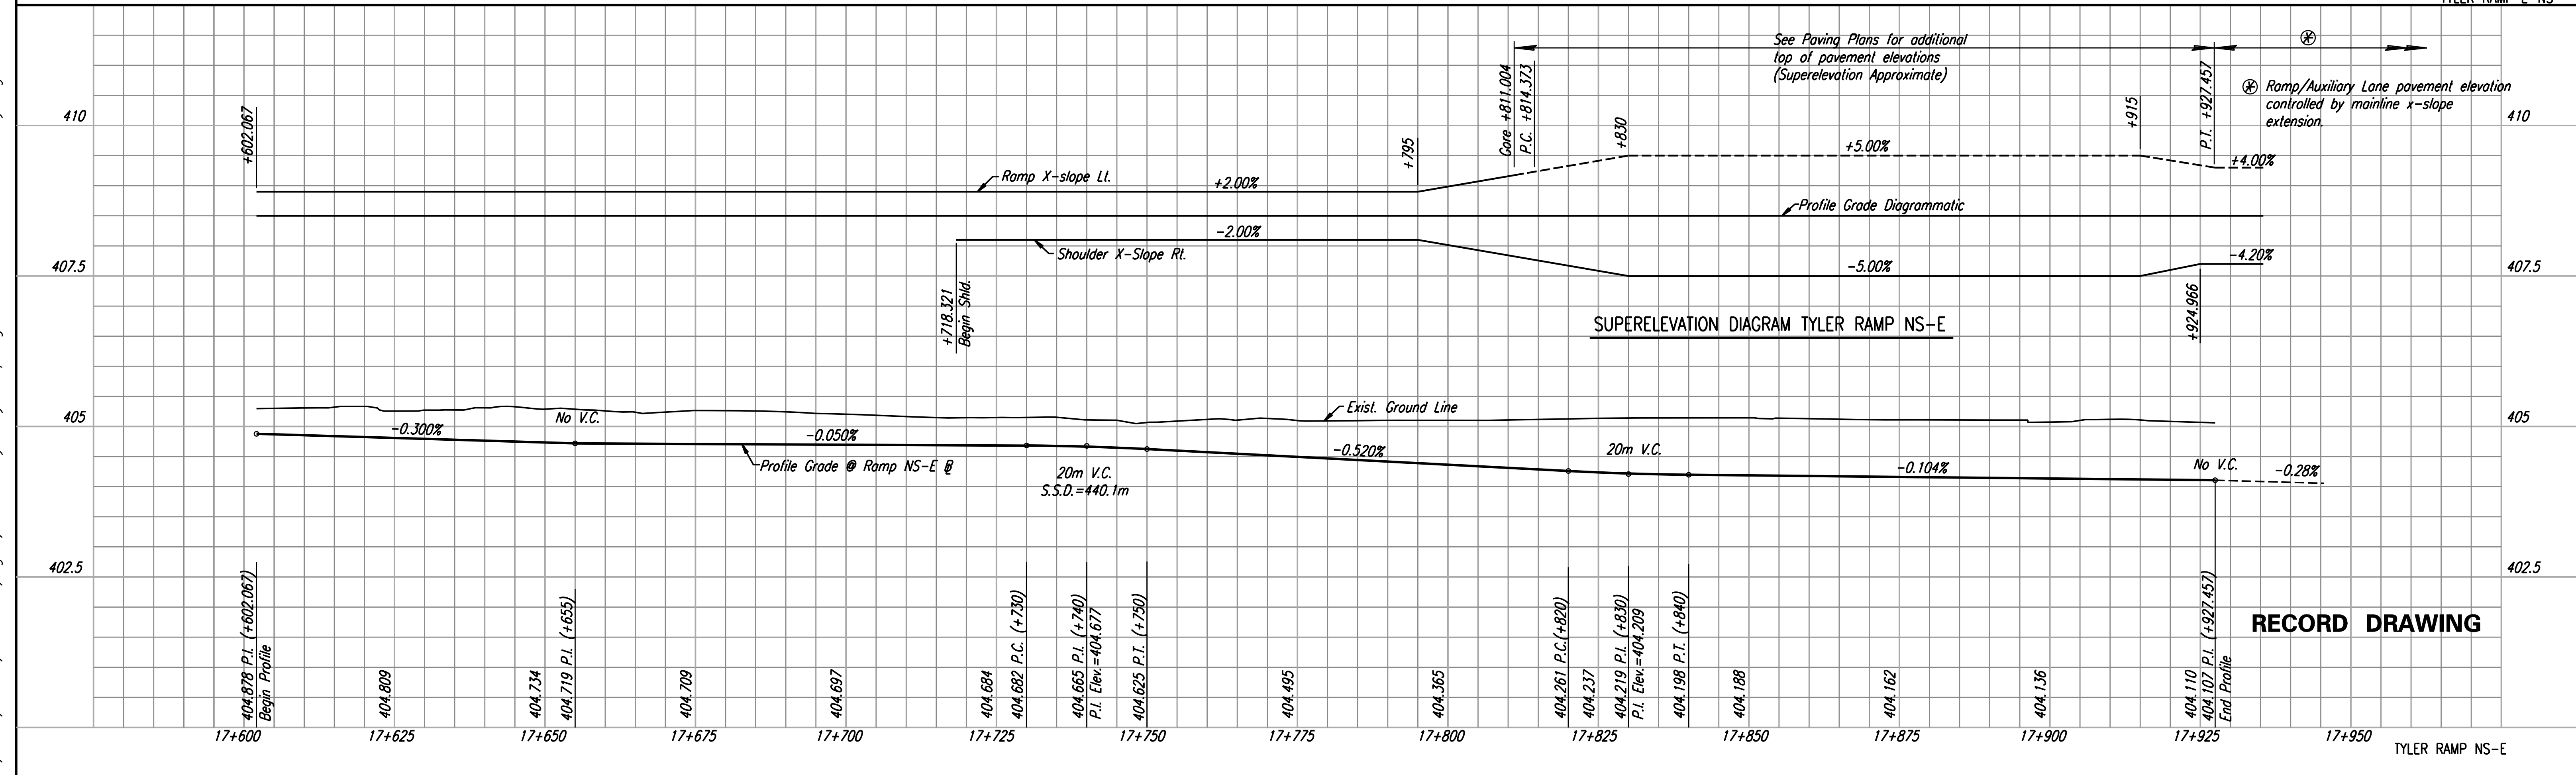

DATE	
BY	
REFERENCES NOTED	
REFERENCES CHECKED	

RECORD DRAWING

DSNR: WDH OPER: JGP SCALE: 1:500
 i:/1997/192362/As-Builts/dgn's/Sh 080-Tyler-tylermpe.dgn Last Rev: 8-9-07 By: gdr