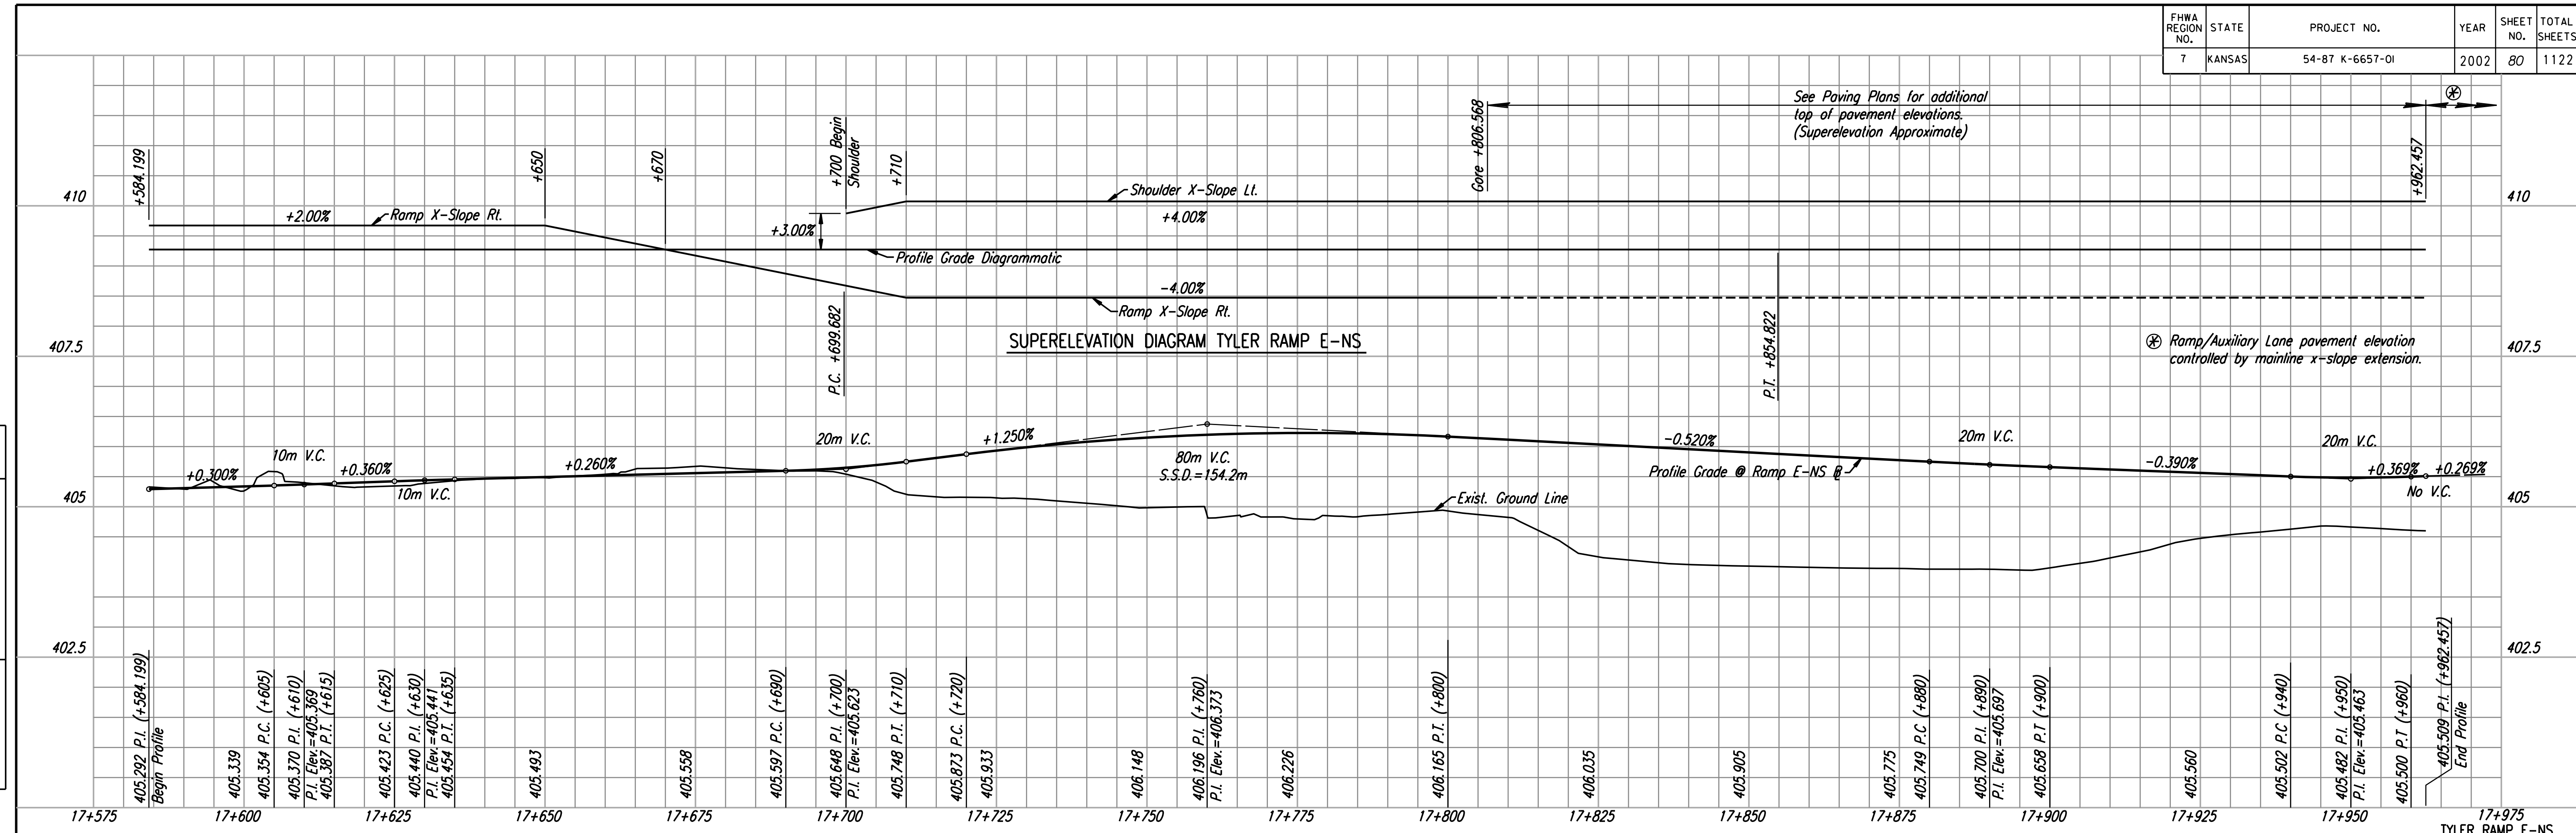

DATE	
BY	
REFERENCES NOTED	
REFERENCES CHECKED	

RECORD DRAWING

DSNR: WDH OPER: JGP SCALE: 1:500
 i:/1997/192362/As-Builts/dgn's/Sh 080-Tyler-tylermpe.dgn Last Rev: 8-9-07 By: gdr