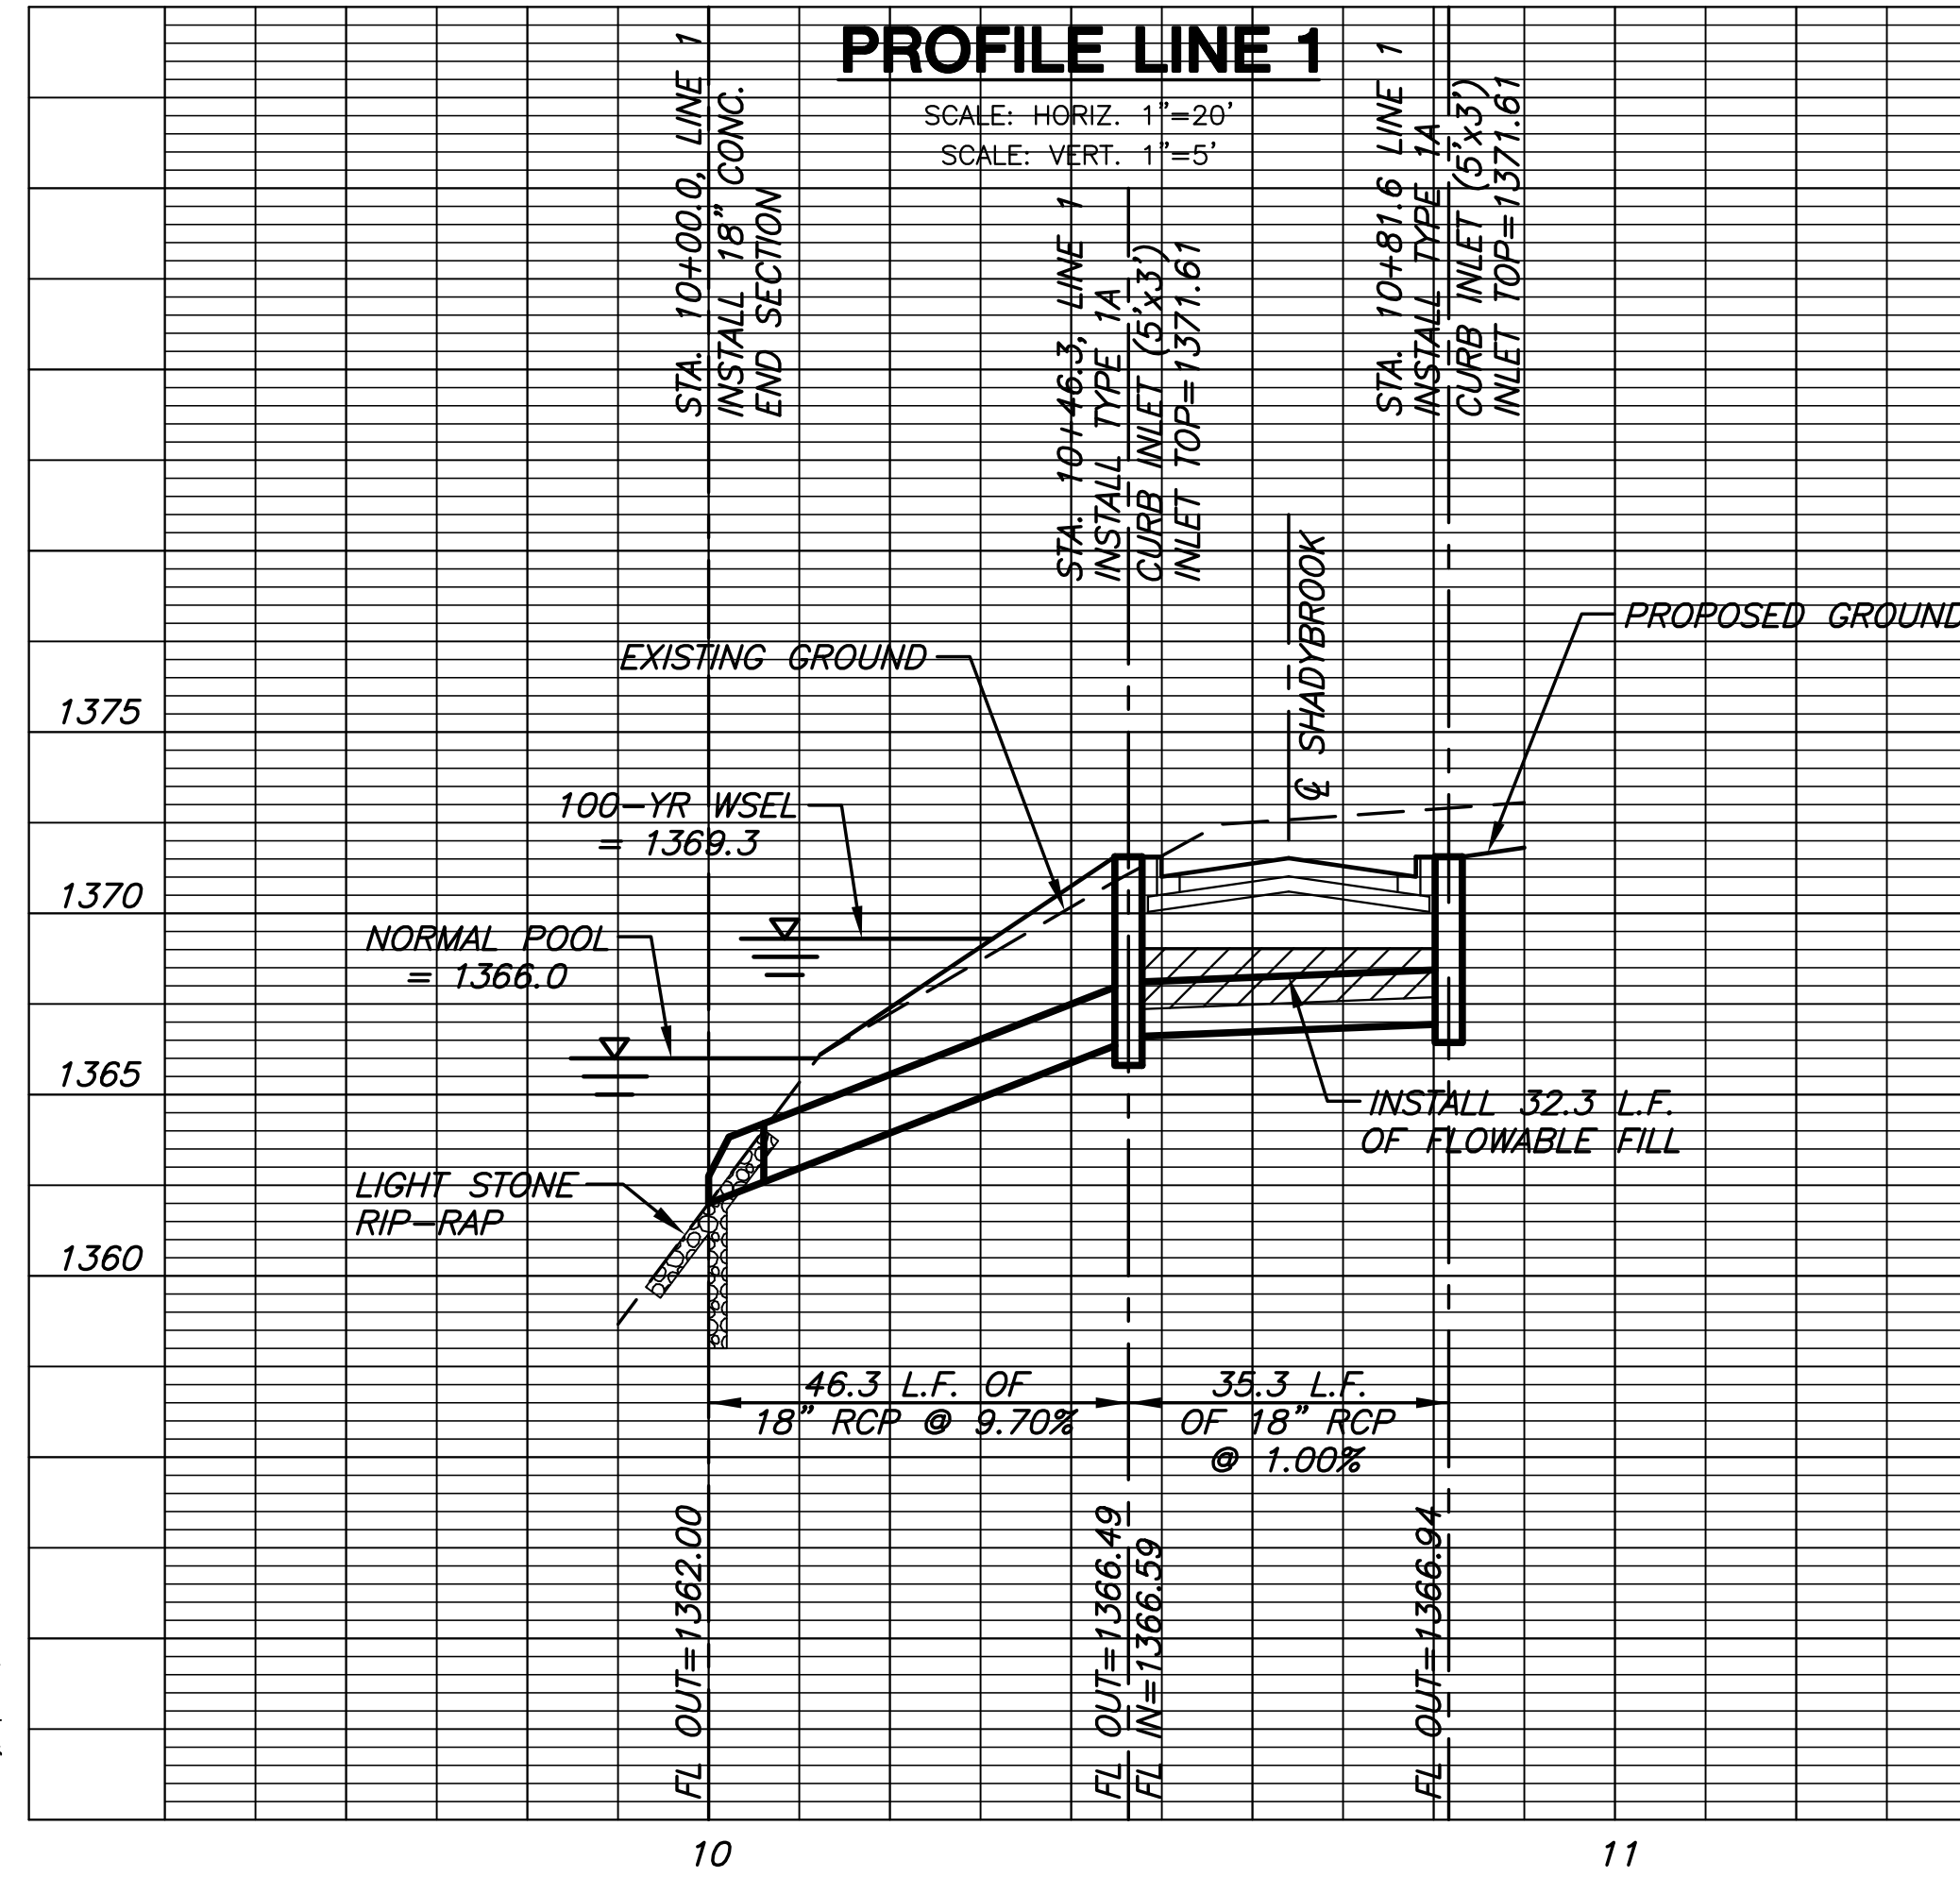

**PLAN LINE 1**

**PLAN LINE 2**

**PLAN LINE 3**

**PROFILE LINE 1**

**PROFILE LINE 2**

**PROFILE LINE 3**

PLOT: 04/20/10 08:43 AM

J:\CIVIL\08542\DWG\SWS\08542.D1.DWG