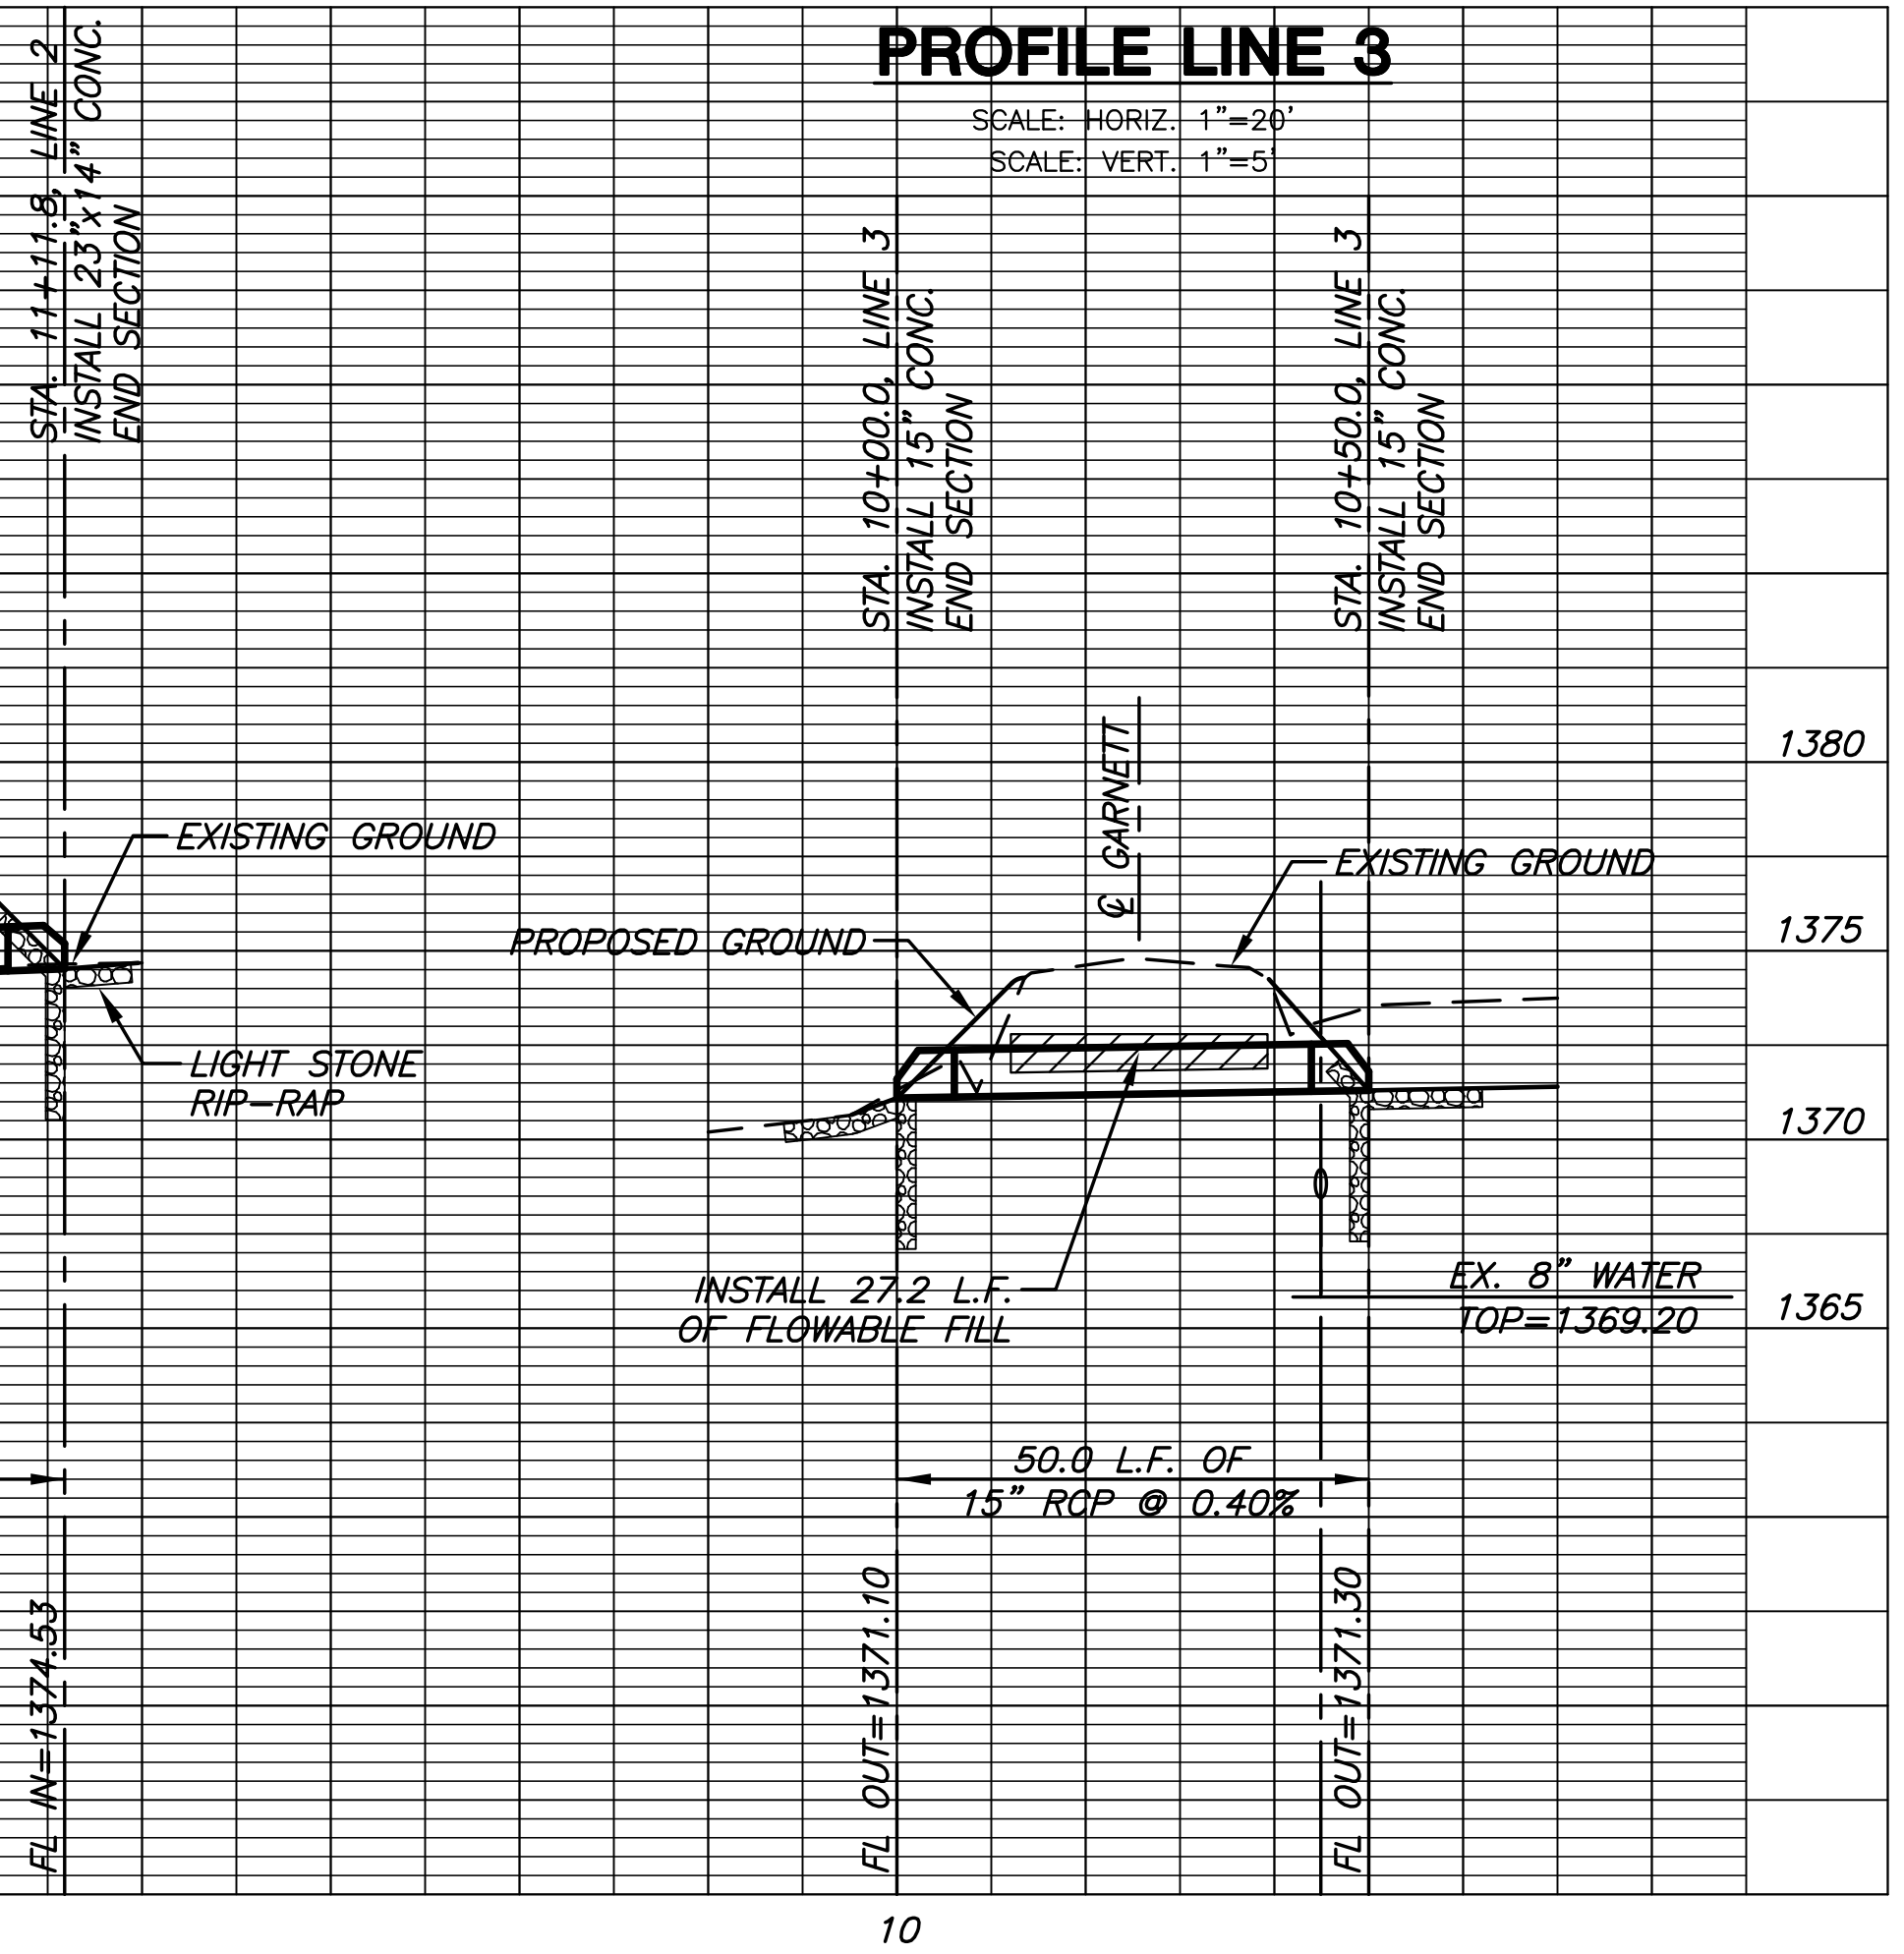

**PLAN LINE 1**

**PLAN LINE 2**

**PLAN LINE 3**

**PROFILE LINE 1**

**PROFILE LINE 2**

**PROFILE LINE 3**

PLOT: 04/20/10 08:43 AM

J:\CIVIL\08542\DWG\SWS\08542.D1.DWG