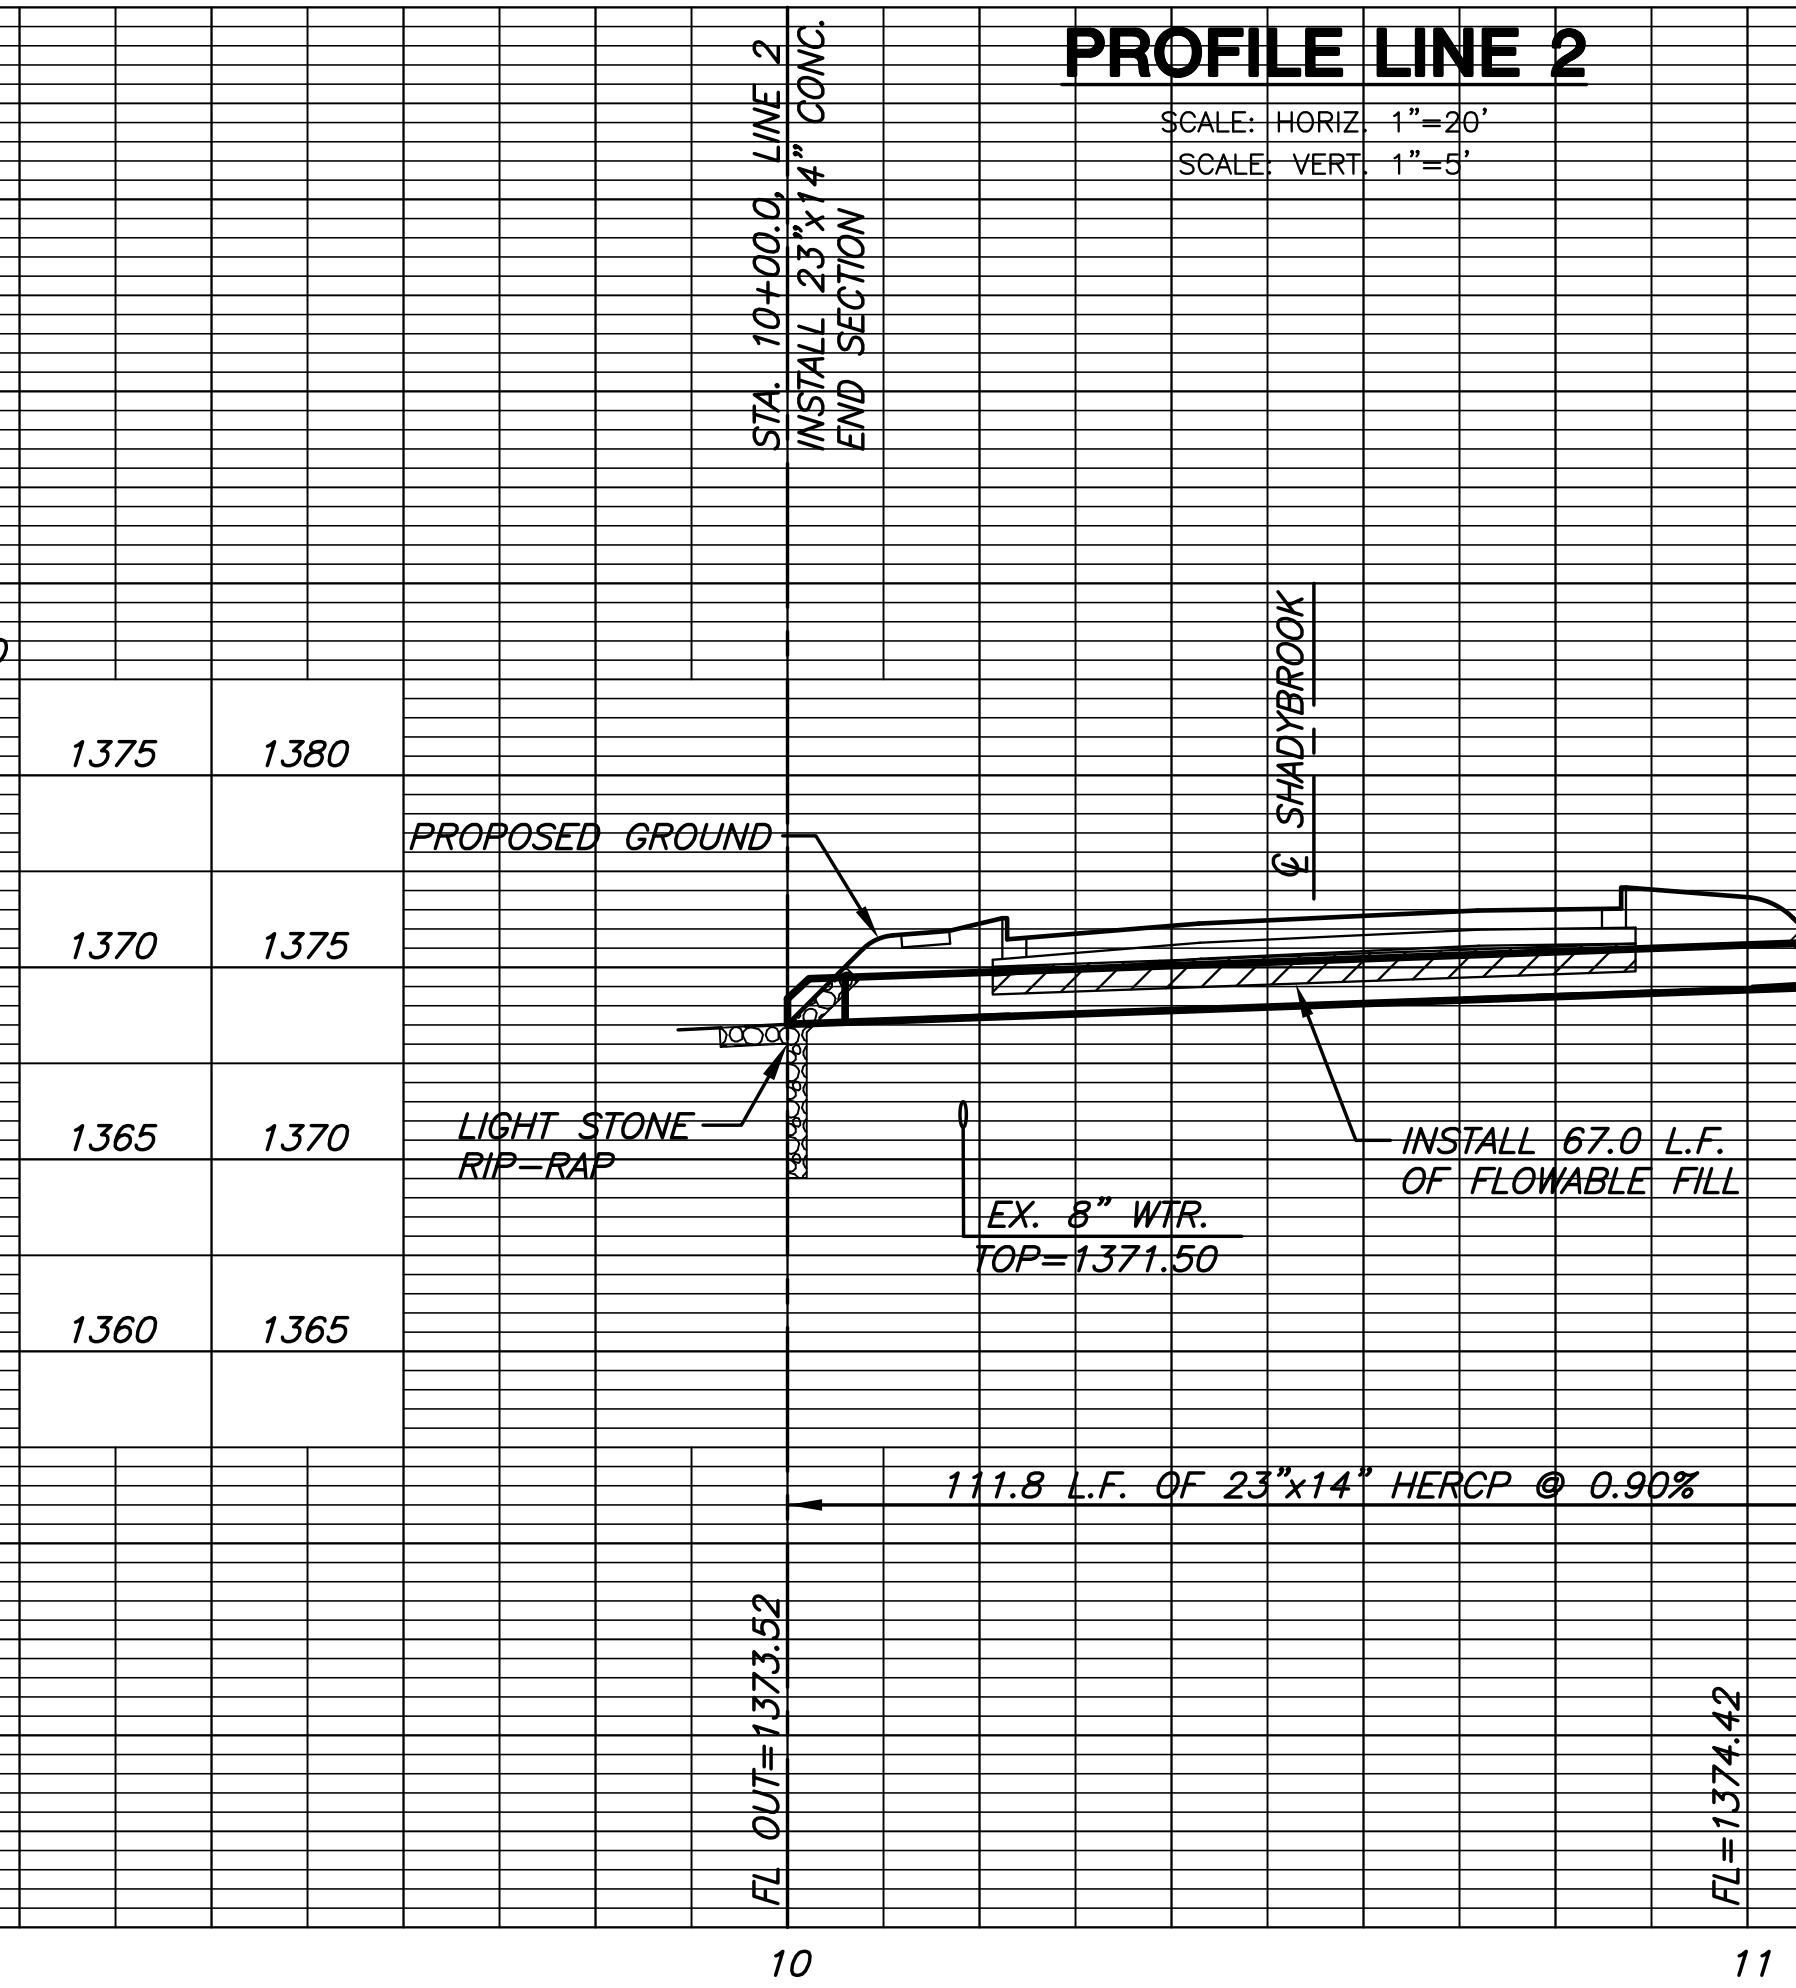

**PLAN LINE 1**

**PLAN LINE 2**

**PLAN LINE 3**

**PROFILE LINE 1**

**PROFILE LINE 2**

**PROFILE LINE 3**

PLOT: 04/20/10 08:43 AM

J:\CIVIL\08542\DWG\SWS\08542.D1.DWG