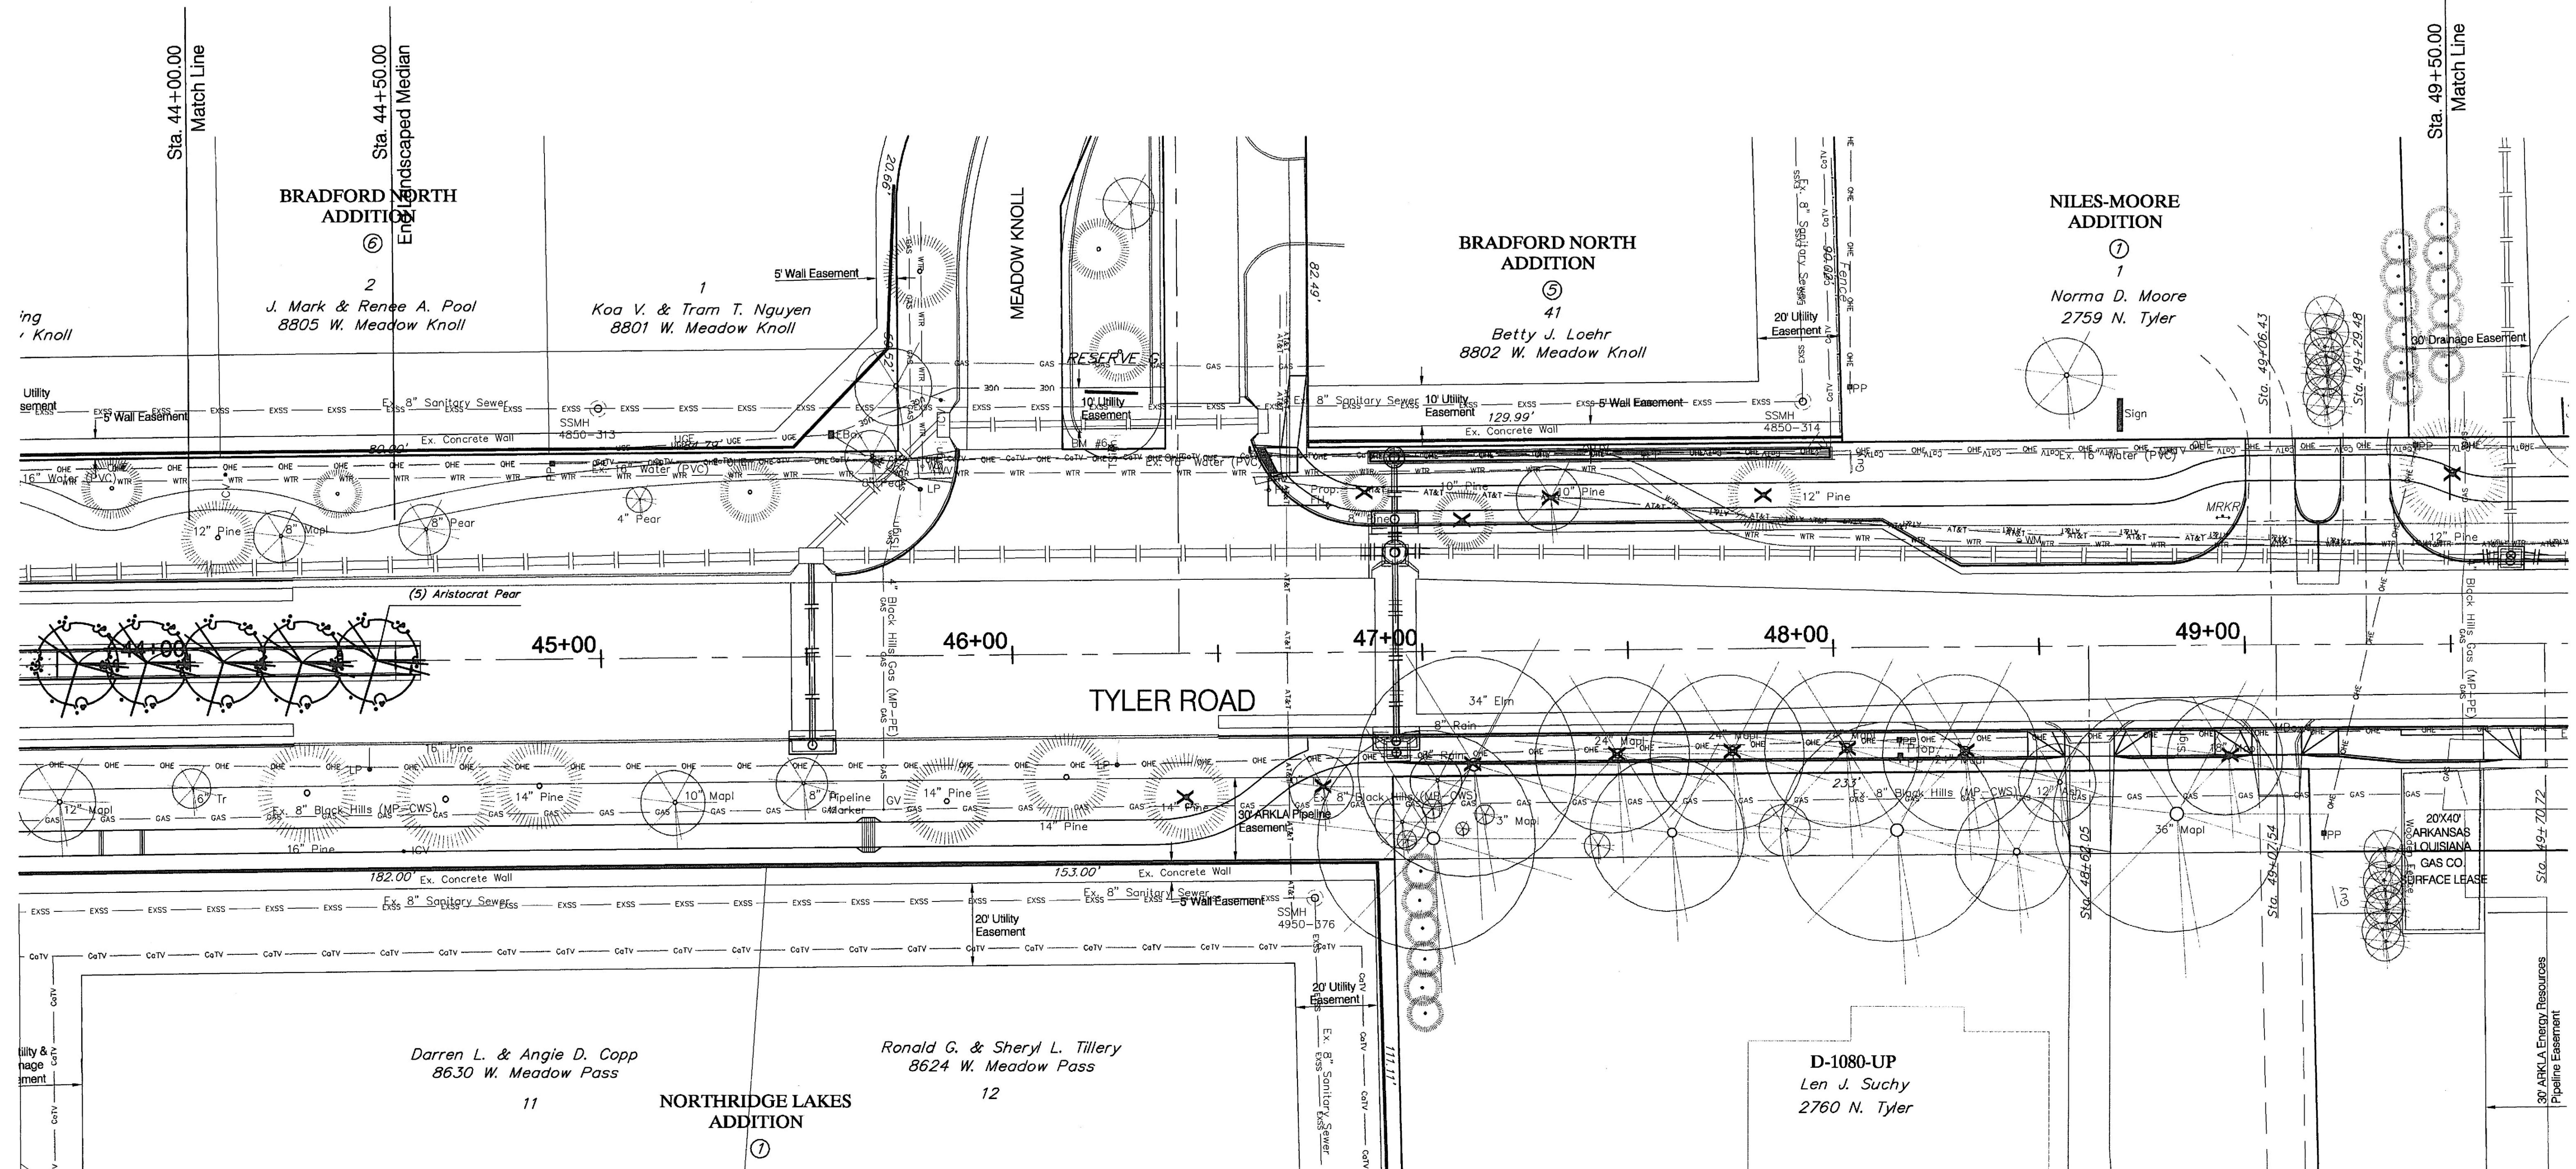

SCALE: 1" = 20'

**Plant Schedule Summary - This Sheet Only**

Count	SCIENTIFIC	COMMON	SIZE	METHOD	NOTE
5	<i>Pyrus calleryana</i> 'Aristocrat'	Aristocrat Pear	2" Cal	B&B	Full & Healthy