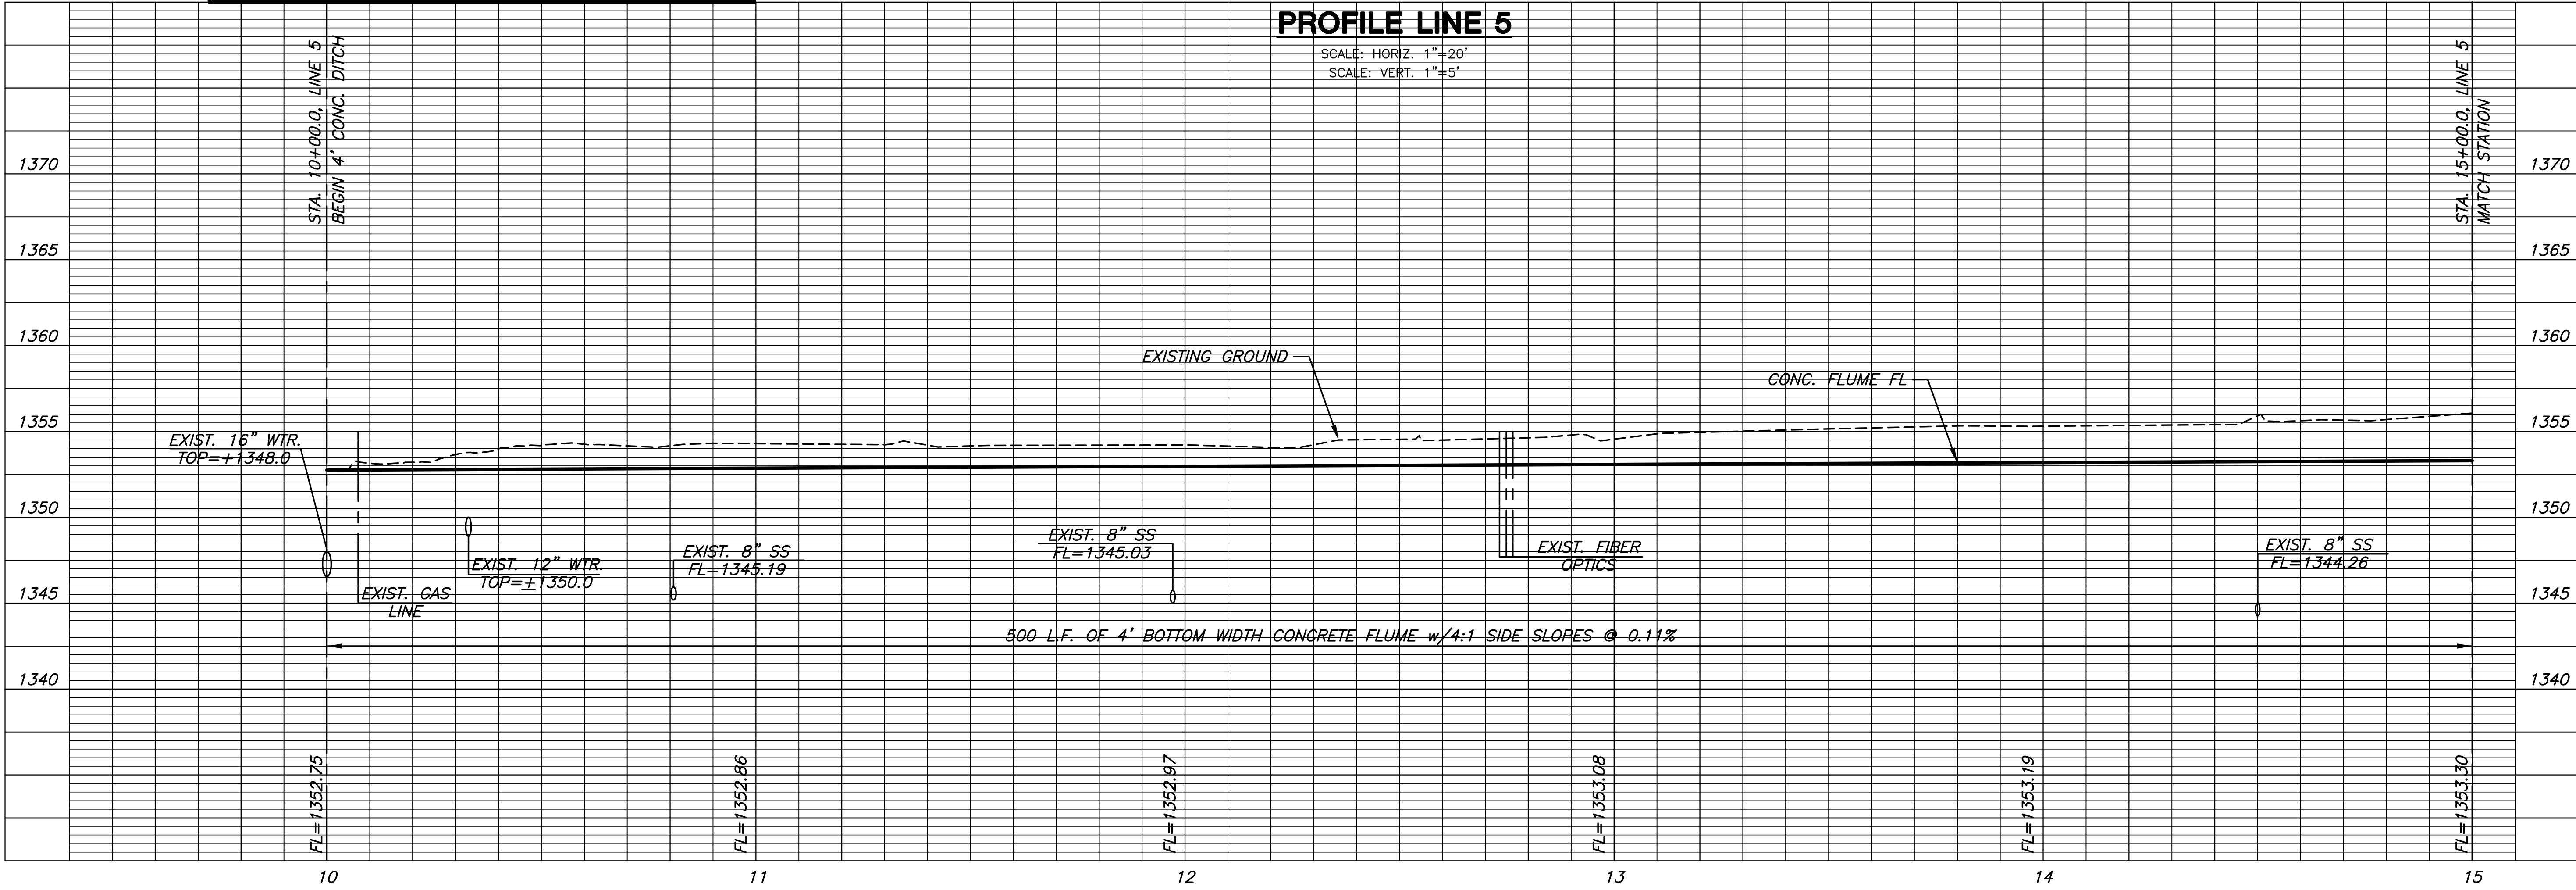

PROFILE LINE 5

SCALE: HORIZ. 1"=20'
SCALE: VERT. 1"=5'

PLOTTED: Tuesday, November 08, 2011 @ 05:27PM

J:\PROJECTS\2010\1010582-PRIMER HAMPTON SQUARE 2ND-5-CIVIL\CAO\SWS\10582-D4.DWG